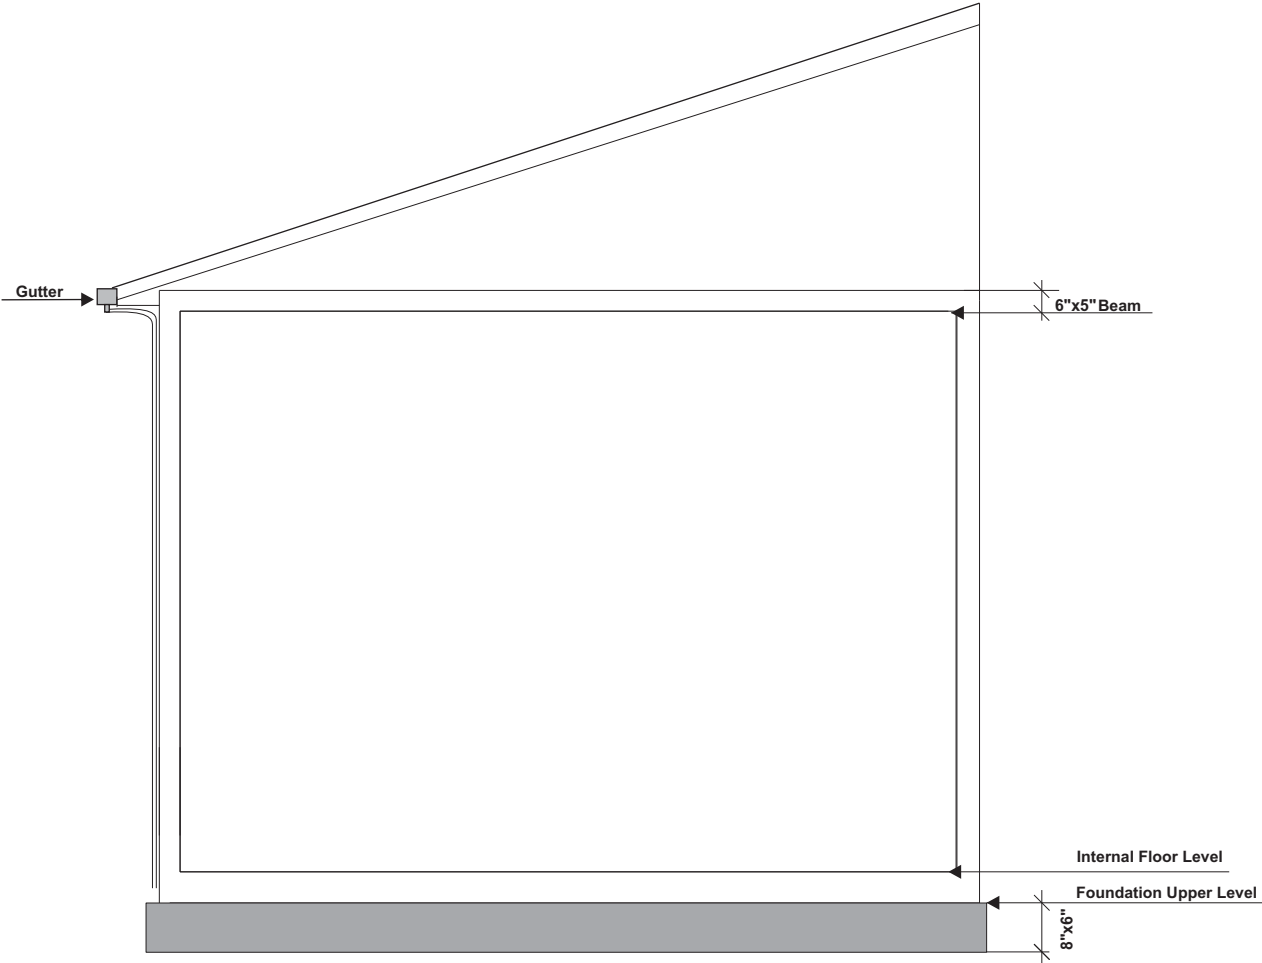

GATE

SITE (AREA)

MOSQUE

Remove & Close

Breaking Wall

GATE

VENTILATION DOOR

MOSQUE

ROOF

FOUNDATION & COLUMN

ROOF STRUCTURE

CONCRETE WORKS

FOUNDATION BEAM

COLUMNS & LINTEL BEAM

ROOF BEAM

DOORS

AluminiumVenti: 04

ELECTRIC WIRING

LEGEND

SYMBOL	DESCRIPTION
	LED BULB WITH 600MM DOWN LIGHT
	1 x 13 AMP SOCKET OUTLET
	1 x 15 AMP AC SOCKET OUTLET
	2 GANG SWITCH
	4 GANG SWITCH
	FAN REGULATOR
	AC WALL MOUNT UNIT
	DISTRIBUTION BOARD (WALL EMBEDDED)
	OUTDOOR LIGHT (20W Led Flood Light IP65)
	CEILING FAN 1200MM DIA.
	NETWORK SOCKET
	EMERGENCY LIGHT