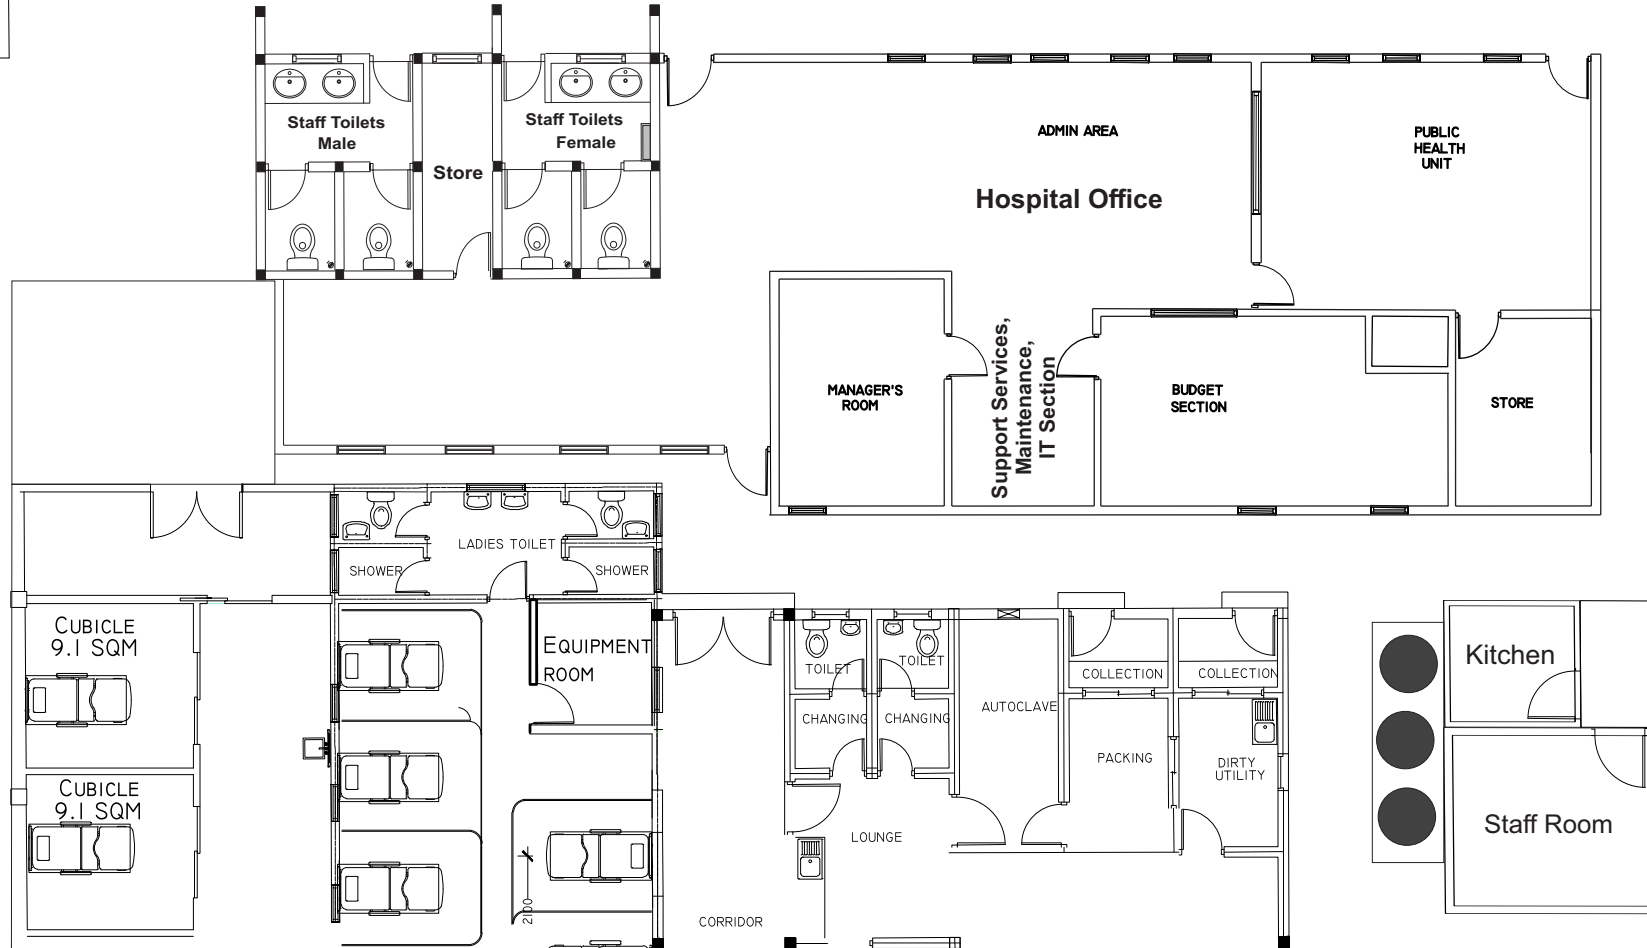

GATE

SITE (AREA)

MOSQUE

Remove & Close

Breaking Wall

GATE

VENTILATION DOOR

MOSQUE

ROOF

FOUNDATION & COLUMN

ROOF STRUCTURE

CONCRETE WORKS

FOUNDATION BEAM

COLUMNS & LINTEL BEAM

ROOF BEAM

DOORS

AluminiumVenti: 04

ELECTRIC WIRING

LEGEND

SYMBOL	DESCRIPTION
	LED BULB WITH 600MM DOWN LIGHT
	1 x 13 AMP SOCKET OUTLET
	1 x 15 AMP AC SOCKET OUTLET
	2 GANG SWITCH
	4 GANG SWITCH
	FAN REGULATOR
	AC WALL MOUNT UNIT
	DISTRIBUTION BOARD (WALL EMBEDDED)
	OUTDOOR LIGHT (20W Led Flood Light IP65)
	CEILING FAN 1200MM DIA.
	NETWORK SOCKET
	EMERGENCY LIGHT