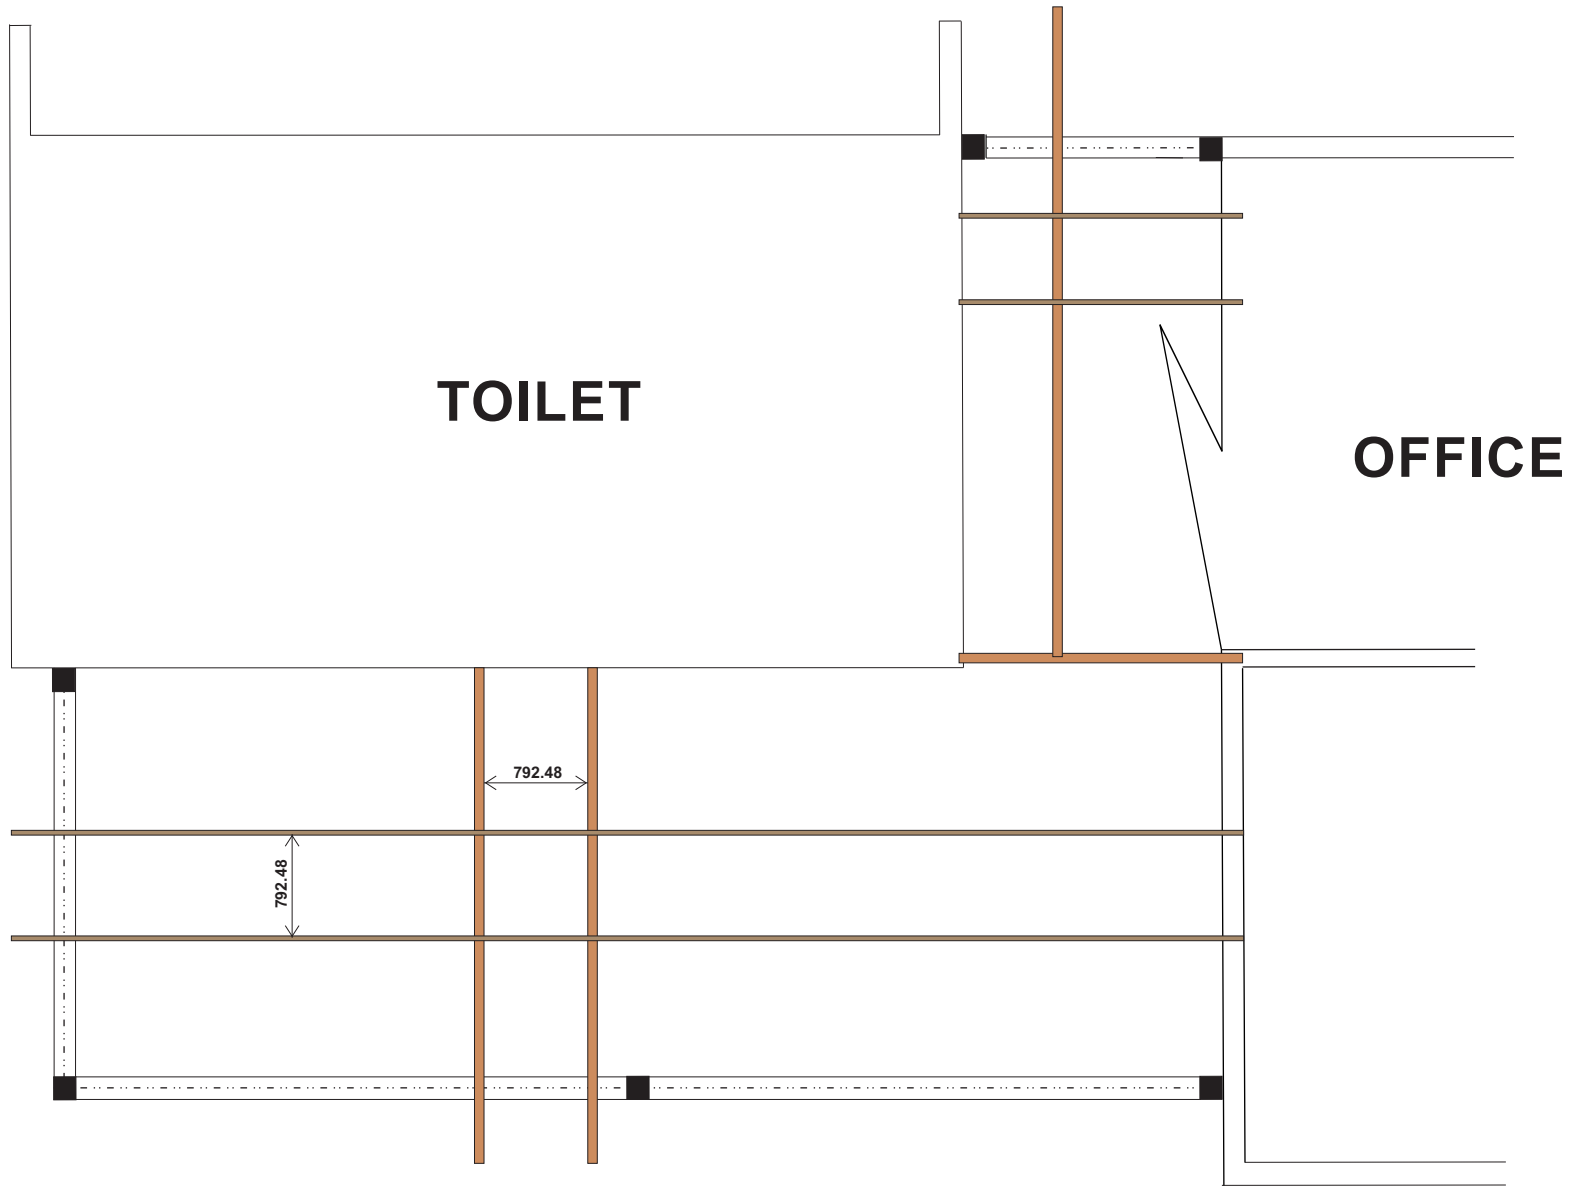

GATE

SITE (AREA)

MOSQUE

Remove & Close

Breaking Wall

GATE

VENTILATION DOOR

MOSQUE

ROOF

FOUNDATION & COLUMN

ROOF STRUCTURE

CONCRETE WORKS

FOUNDATION BEAM

COLUMNS & LINTEL BEAM

ROOF BEAM

DOORS

AluminiumVenti: 04

ELECTRIC WIRING

LEGEND

SYMBOL	DESCRIPTION
	LED BULB WITH 600MM DOWN LIGHT
	1 x 13 AMP SOCKET OUTLET
	1 x 15 AMP AC SOCKET OUTLET
	2 GANG SWITCH
	4 GANG SWITCH
	FAN REGULATOR
	AC WALL MOUNT UNIT
	DISTRIBUTION BOARD (WALL EMBEDDED)
	OUTDOOR LIGHT (20W Led Flood Light IP65)
	CEILING FAN 1200MM DIA.
	NETWORK SOCKET
	EMERGENCY LIGHT