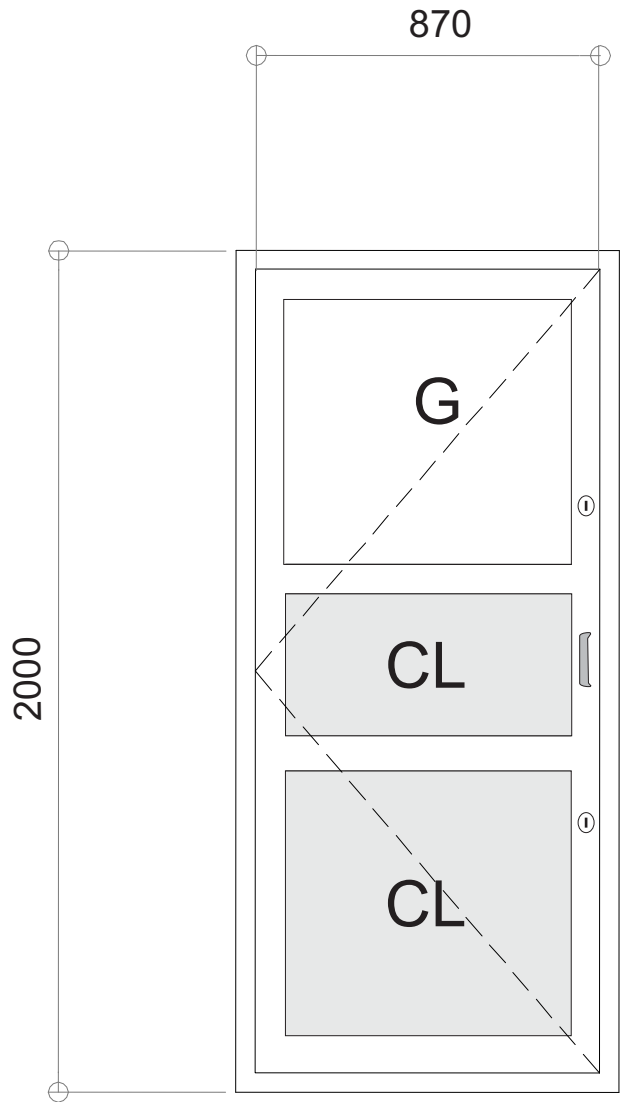

GATE

SITE (AREA)

MOSQUE

Remove & Close

Breaking Wall

GATE

VENTILATION DOOR

MOSQUE

ROOF

FOUNDATION & COLUMN

ROOF STRUCTURE

CONCRETE WORKS

FOUNDATION BEAM

COLUMNS & LINTEL BEAM

ROOF BEAM

DOORS

AluminiumVenti: 04

ELECTRIC WIRING

LEGEND

SYMBOL	DESCRIPTION
	LED BULB WITH 600MM DOWN LIGHT
	1 x 13 AMP SOCKET OUTLET
	1 x 15 AMP AC SOCKET OUTLET
	2 GANG SWITCH
	4 GANG SWITCH
	FAN REGULATOR
	AC WALL MOUNT UNIT
	DISTRIBUTION BOARD (WALL EMBEDDED)
	OUTDOOR LIGHT (20W Led Flood Light IP65)
	CEILING FAN 1200MM DIA.
	NETWORK SOCKET
	EMERGENCY LIGHT