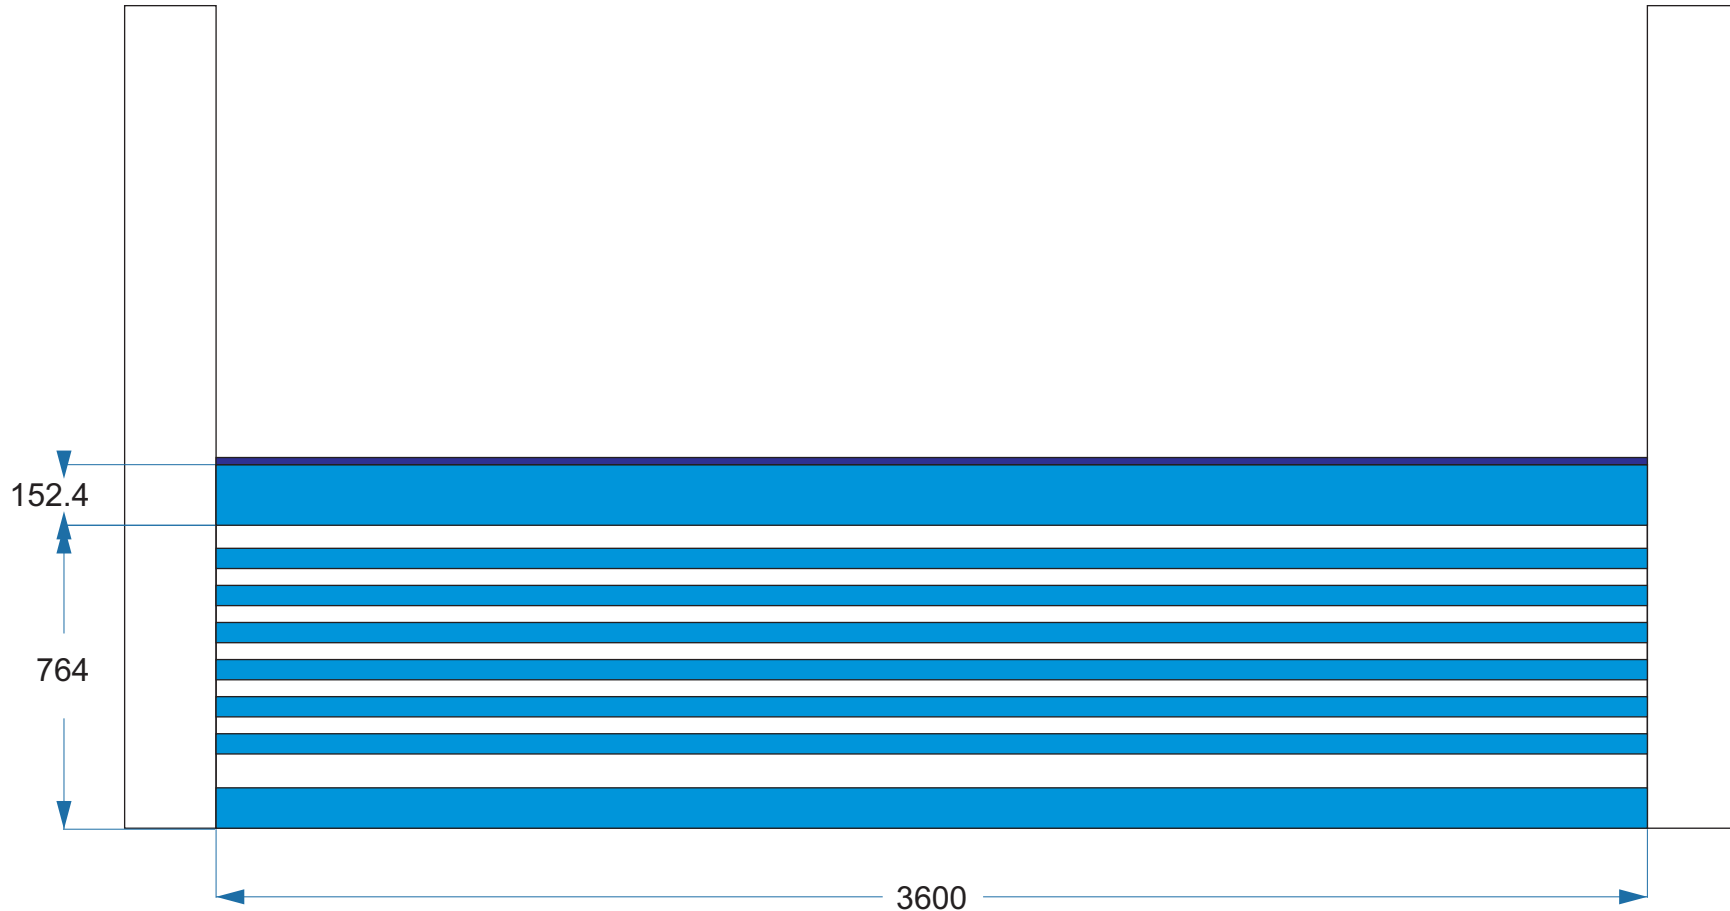

VISITORS LOUNGE
RAA MEEDHOO

1 عَمْرُو

FRONT IN

VISITORS LOUNGE
RAA MEEDHOO

1 عَمْرُو

3D
VIEW

VISITORS LOUNGE
RAA MEEDHOO

1 عَمْرُوهُ

TOP
VIEW

VISITORS LOUNGE
RAA MEEDHOO

1 عَمْرُو

FRONT
VIEW

VISITORS LOUNGE
RAA MEEDHOO

1 عَرَبِيَّة

SIDE
VIEW

VISITORS LOUNGE
RAA MEEDHOO