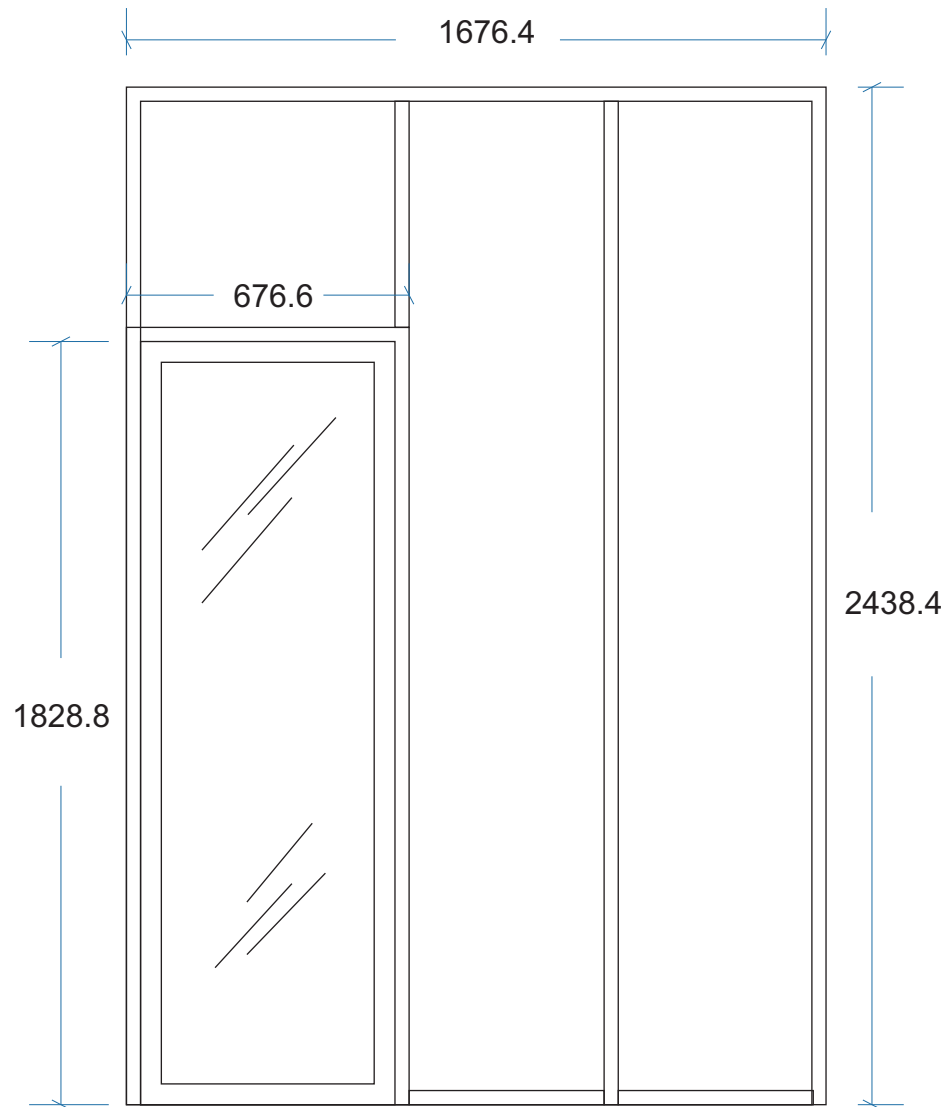

VISITORS LOUNGE
RAA MEEDHOO

1 عَمْرُو

FRONT IN

VISITORS LOUNGE
RAA MEEDHOO

1 عَمْرُو

3D
VIEW

VISITORS LOUNGE
RAA MEEDHOO

1 عَمْرُوهُ

TOP
VIEW

VISITORS LOUNGE
RAA MEEDHOO

1 عَمْرُو

FRONT
VIEW

VISITORS LOUNGE
RAA MEEDHOO

1 عَرَبِيَّة

SIDE
VIEW

VISITORS LOUNGE
RAA MEEDHOO

2 عُرُودٌ

Counter
Partition

VISITORS LOUNGE
RAA MEEDHOO

3 عَرُورَة

Roller
Shutter

VISITORS LOUNGE
RAA MEEDHOO

4 عَصْرُووْ

Outdoor-Lounge
Set