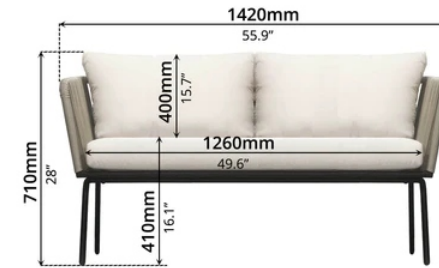

TOP
VIEW

VISITORS LOUNGE
RAA MEEDHOO

1 عَمْرُو

FRONT
VIEW

VISITORS LOUNGE
RAA MEEDHOO

1 عَرَبِيَّة

SIDE
VIEW

VISITORS LOUNGE
RAA MEEDHOO

2 عُرُودٌ

Counter
Partition

VISITORS LOUNGE
RAA MEEDHOO

3 عَرُورَة

Roller
Shutter

VISITORS LOUNGE
RAA MEEDHOO

4 عَصْرُووْ

Outdoor-Lounge
Set