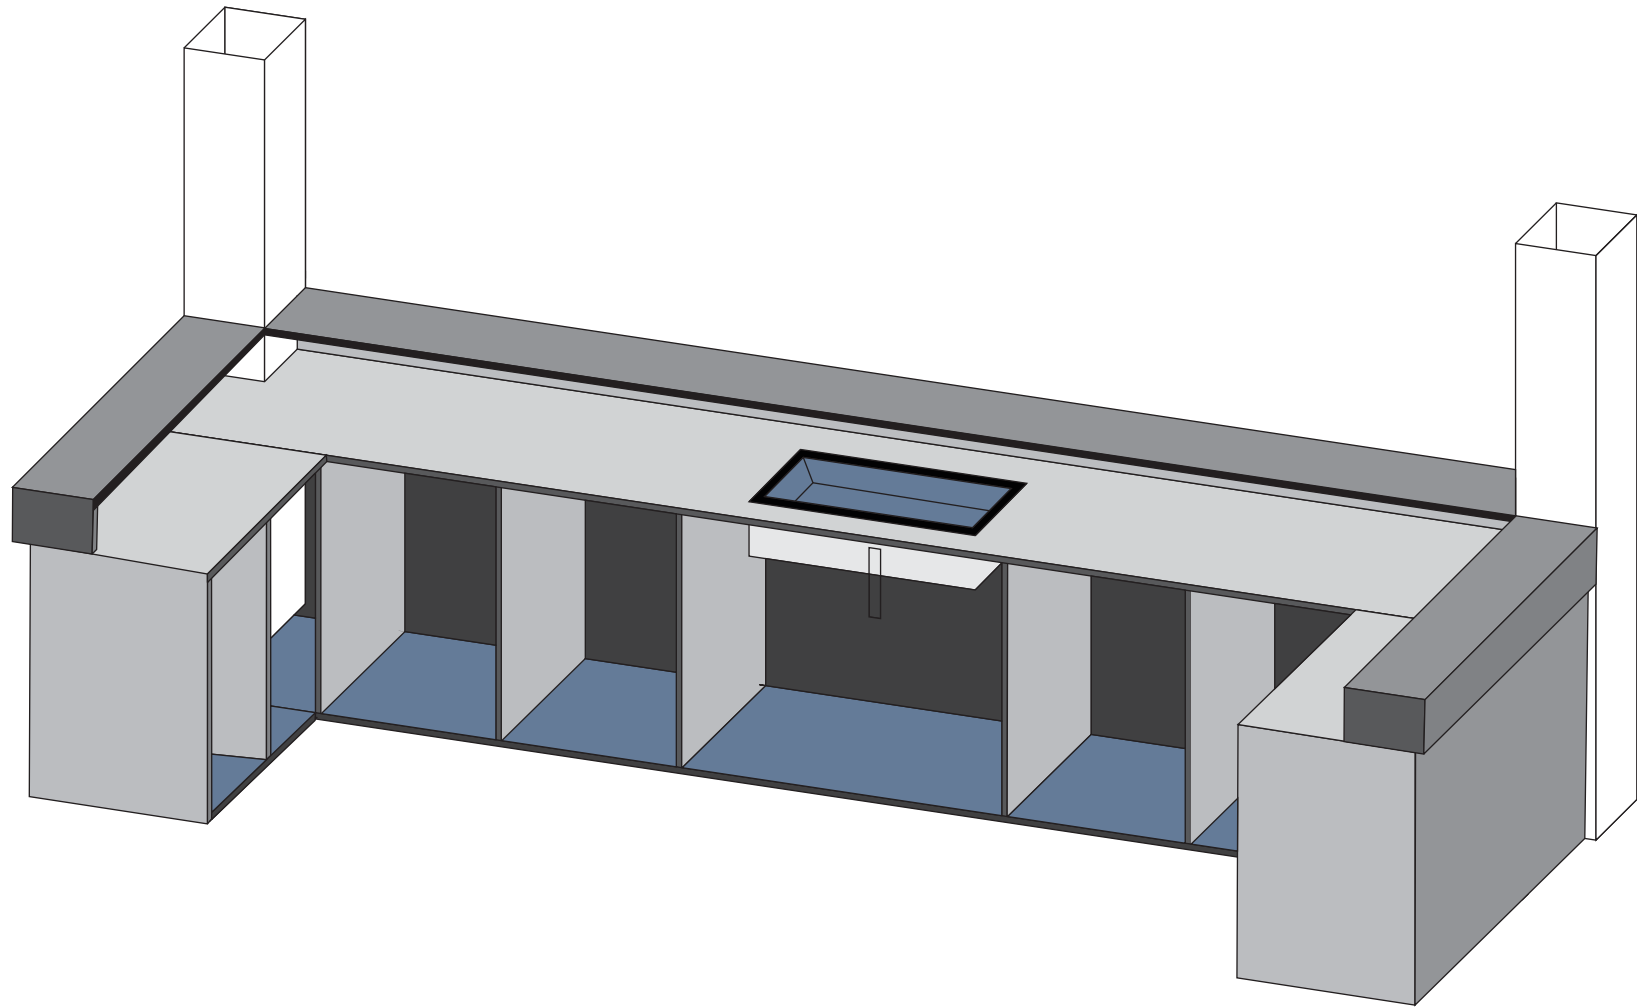

VISITORS LOUNGE
RAA MEEDHOO

1 عَمْرُو

FRONT IN

VISITORS LOUNGE
RAA MEEDHOO

1 عَمْرُو

3D
VIEW

VISITORS LOUNGE
RAA MEEDHOO

1 عَمْرُوهُ

TOP
VIEW

VISITORS LOUNGE
RAA MEEDHOO

1 عَمْرُو

FRONT
VIEW

VISITORS LOUNGE
RAA MEEDHOO

1 عَرَبِيَّة

SIDE
VIEW

VISITORS LOUNGE
RAA MEEDHOO

2 عُرُودٌ

Counter
Partition

VISITORS LOUNGE
RAA MEEDHOO

3 عَرُورَة

Roller
Shutter

VISITORS LOUNGE
RAA MEEDHOO

4 عَصْرُووْ

Outdoor-Lounge
Set