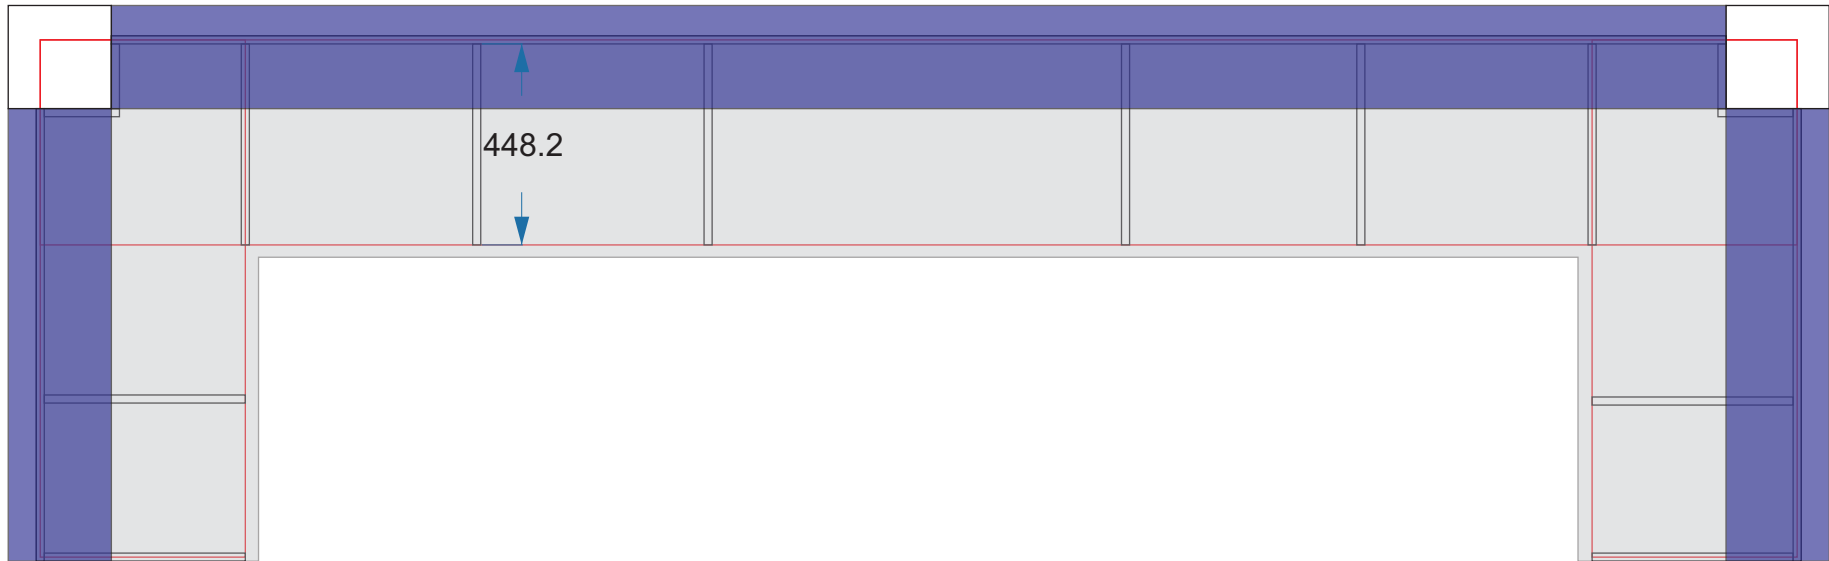

VISITORS LOUNGE
RAA MEEDHOO

1 عَمْرُو

FRONT IN

VISITORS LOUNGE
RAA MEEDHOO

1 عَمْرُو

3D
VIEW

VISITORS LOUNGE
RAA MEEDHOO

1 عَمْرُوهُ

TOP
VIEW

VISITORS LOUNGE
RAA MEEDHOO

1 عَمْرُو

FRONT
VIEW

VISITORS LOUNGE
RAA MEEDHOO

1 عَرَبِيَّة

SIDE
VIEW

VISITORS LOUNGE
RAA MEEDHOO

2 عُرُودٌ

Counter
Partition

VISITORS LOUNGE
RAA MEEDHOO

3 عَرُورَة

Roller
Shutter

VISITORS LOUNGE
RAA MEEDHOO

4 عَصْرُووْ

Outdoor-Lounge
Set