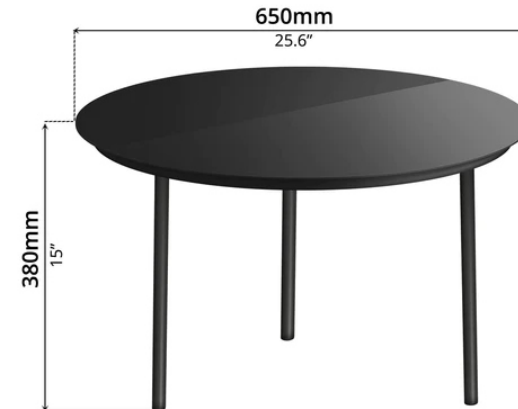

TOP
VIEW

VISITORS LOUNGE
RAA MEEDHOO

1 عَمْرُو

FRONT
VIEW

VISITORS LOUNGE
RAA MEEDHOO

1 عَرَبِيَّة

SIDE
VIEW

VISITORS LOUNGE
RAA MEEDHOO

2 عُرُودٌ

Counter
Partition

VISITORS LOUNGE
RAA MEEDHOO

3 عَرُورَة

Roller
Shutter

VISITORS LOUNGE
RAA MEEDHOO

4 عَصْرُووْ

Outdoor-Lounge
Set