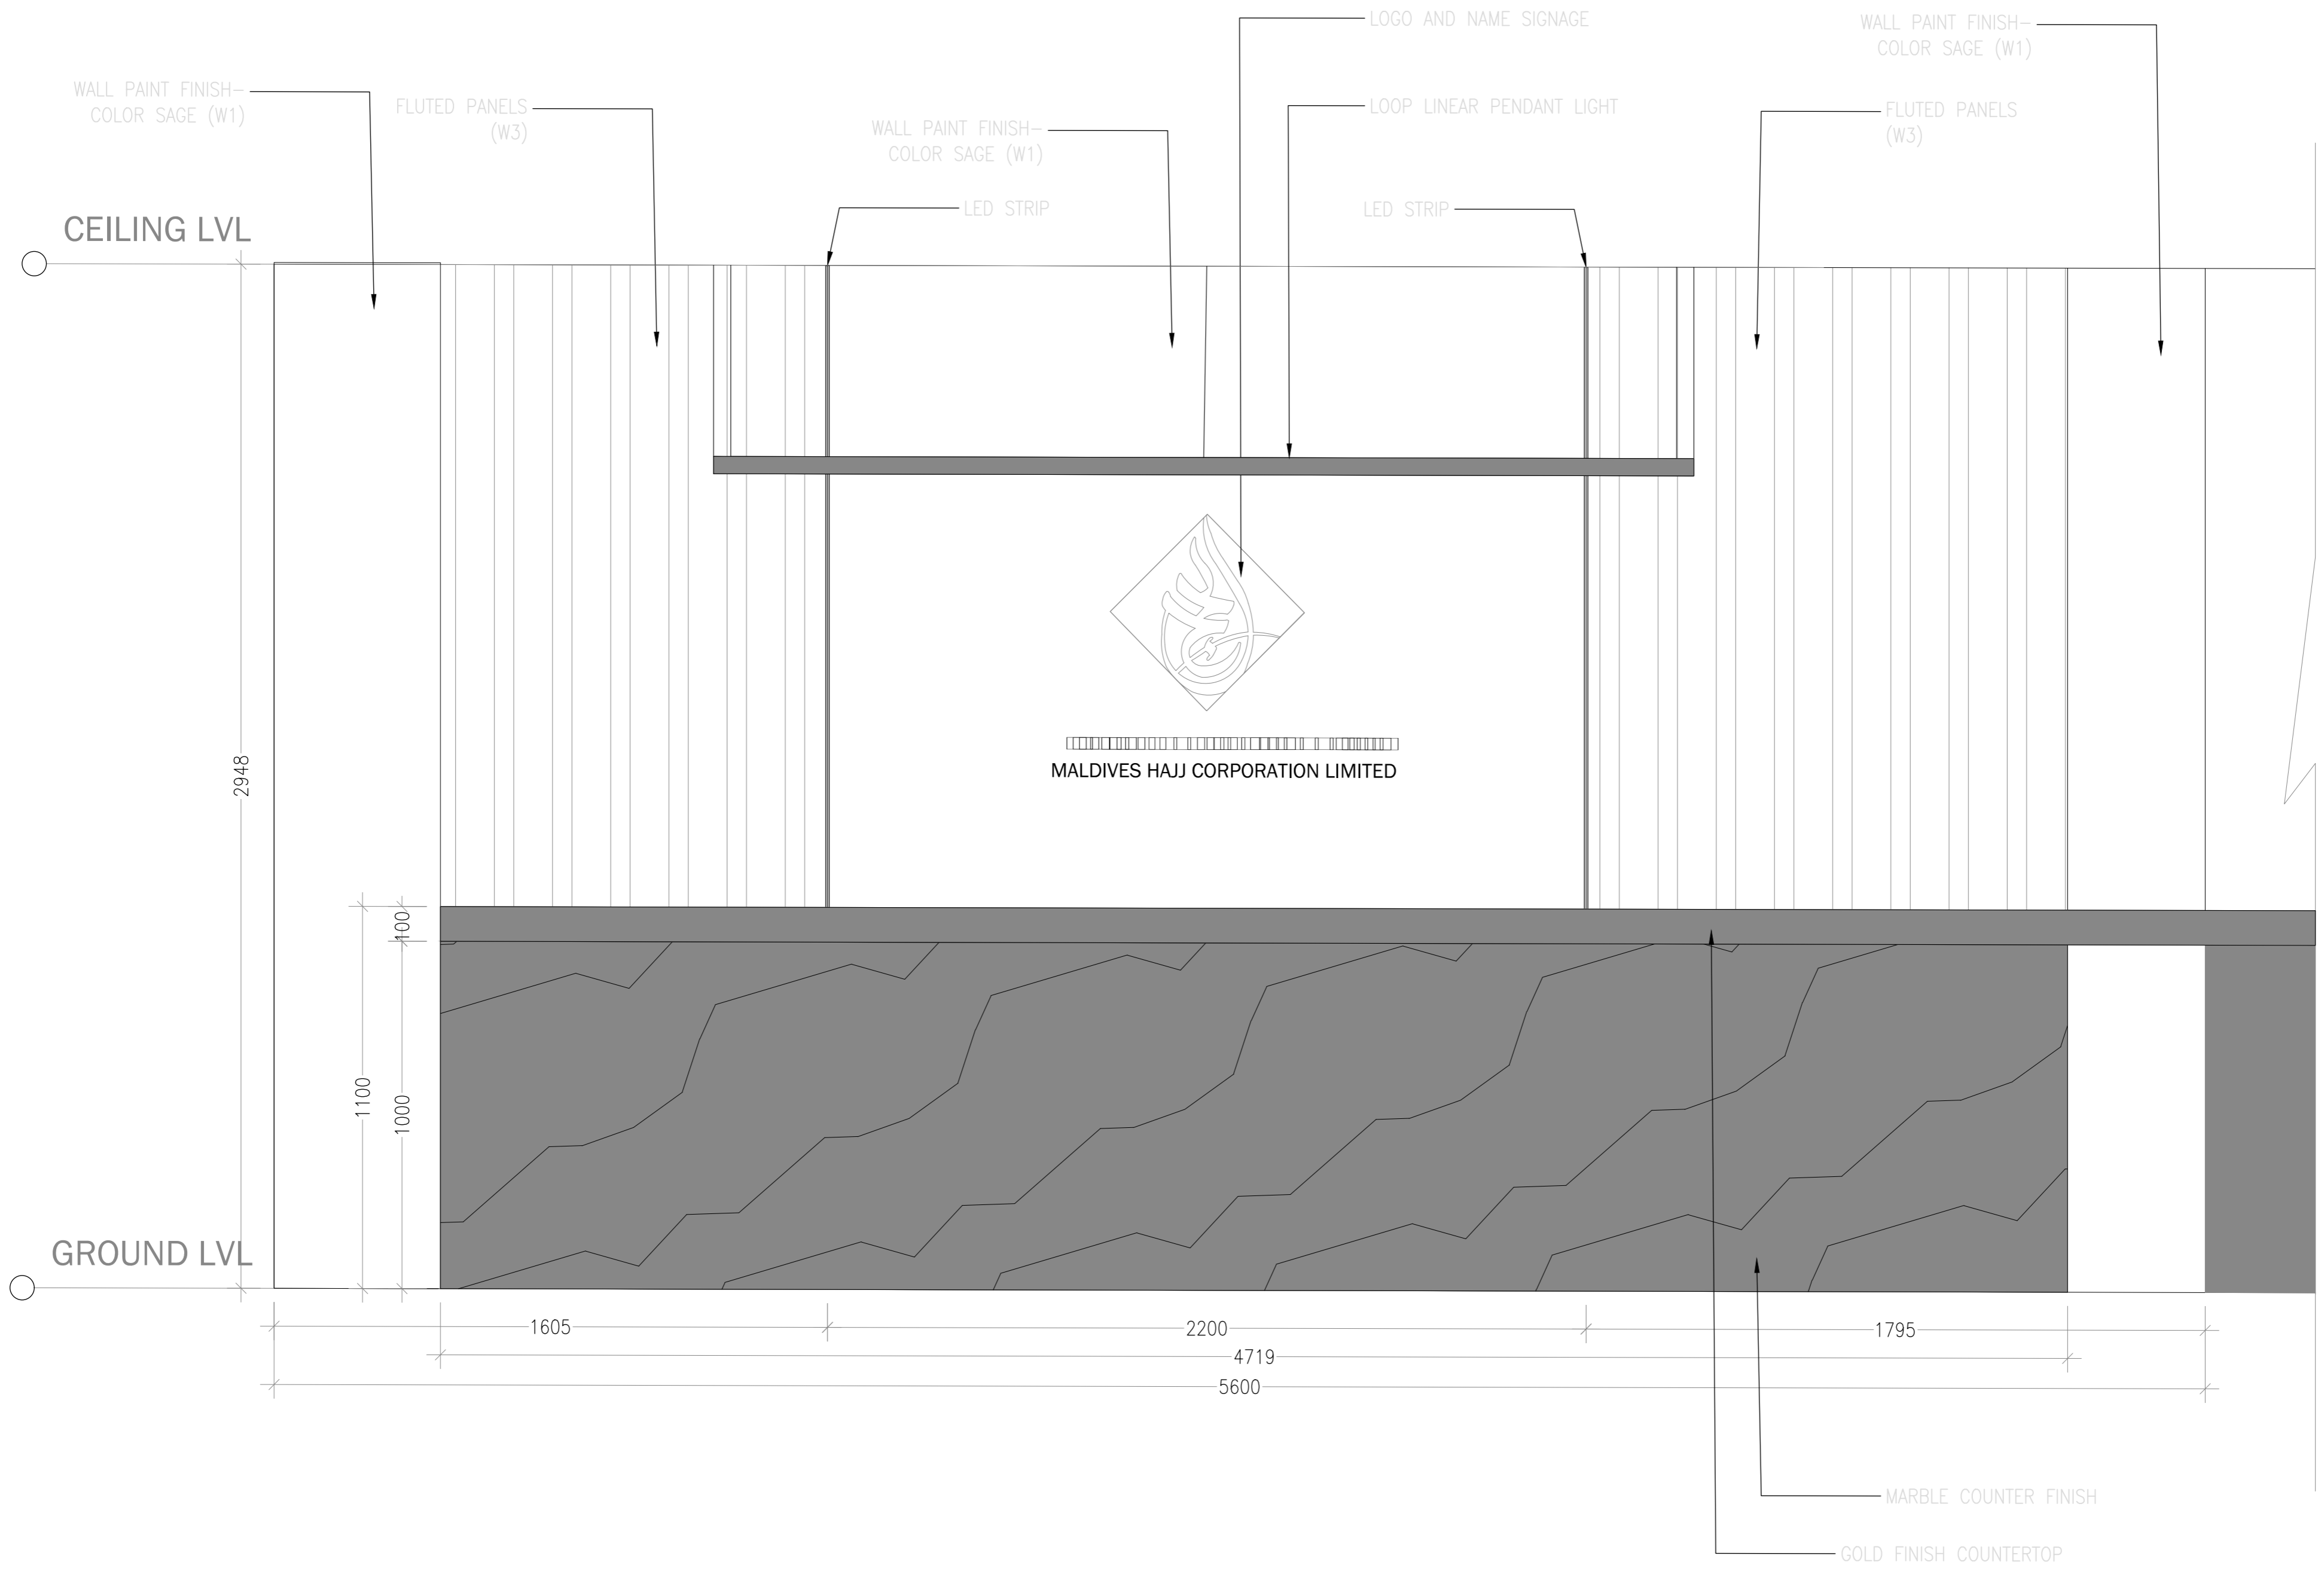

FURNITURE LAYOUT
SCALE 1:50

LEGEND

SYMBOL	IMAGE	DESCRIPTION
W1		WALL PAINT- COLOR SAGE CODE- 0004C SH S 2010-G20Y SOURCE- SAMHWA
W2		WALL PAINT CODE- 0001A SH S 0300-N SOURCE- SAMHWA
W3		FLUTED PANEL- WOOD FINISH SOURCE- DREAMTERIORS
W4		JAALI PATTERN GRILL GOLD COLOR PAINT FINISH
W5		JAALI PATTERN GRILL WHITE COLOR PAINT FINISH

WALL FINISH
SCALE 1:50

LEGEND

HATCH	IMAGE	DESCRIPTION
		CARPET FLOORING EXPANSION POINT 911 SOURCE- ESSENTIA

FLOOR FINISH
SCALE 1:50

LIGHT LEGEND

SYMBOL	IMAGE	DESCRIPTION
		CHANDHELIER
		RECESSED CEILING LIGHT
		LINEAR PENDANT
		LOOP LINEAR PENDANT LIGHT

CEILING LEGEND

HATCH	DESCRIPTION	COLOR
	DROP CEILING @2848 MM	
	DROP CEILING @2948 MM WITH CORNICE	WALL PAINT CODE- 0001C SH S 1000-N SOURCE- SAMHWA

REFLECTED CEILING PLAN
SCALE 1:50

ELECTRICAL LEGEND

SYMBOL	NAME
⌋	13A POWER SOCKET
⌋	13A POWER SOCKET (FIRE EXIT BOARD)
⌋	15A SWITCH SOCKET @ H.L
⌋	13A TWIN SOCKET
⌋	13A TWIN SOCKET FLOOR MOUNT
▲	COMPUTER NETWORK OUTLET
▲	COMPUTER NETWORK OUTLET (2 GANG)

ELECTRICAL PLAN
SCALE 1:50

ELEVATION 01- ENTRANCE
SCALE 1:20

ELEVATION 02- LOUNGE
SCALE 1:20

ELEVATION 03- RECEPTION
SCALE 1:20

ELEVATION 04- RECEPTION
SCALE 1:20

ELEVATION 06- SHOP
SCALE 1:20

ELEVATION 07- MEETING ROOM
SCALE 1:20