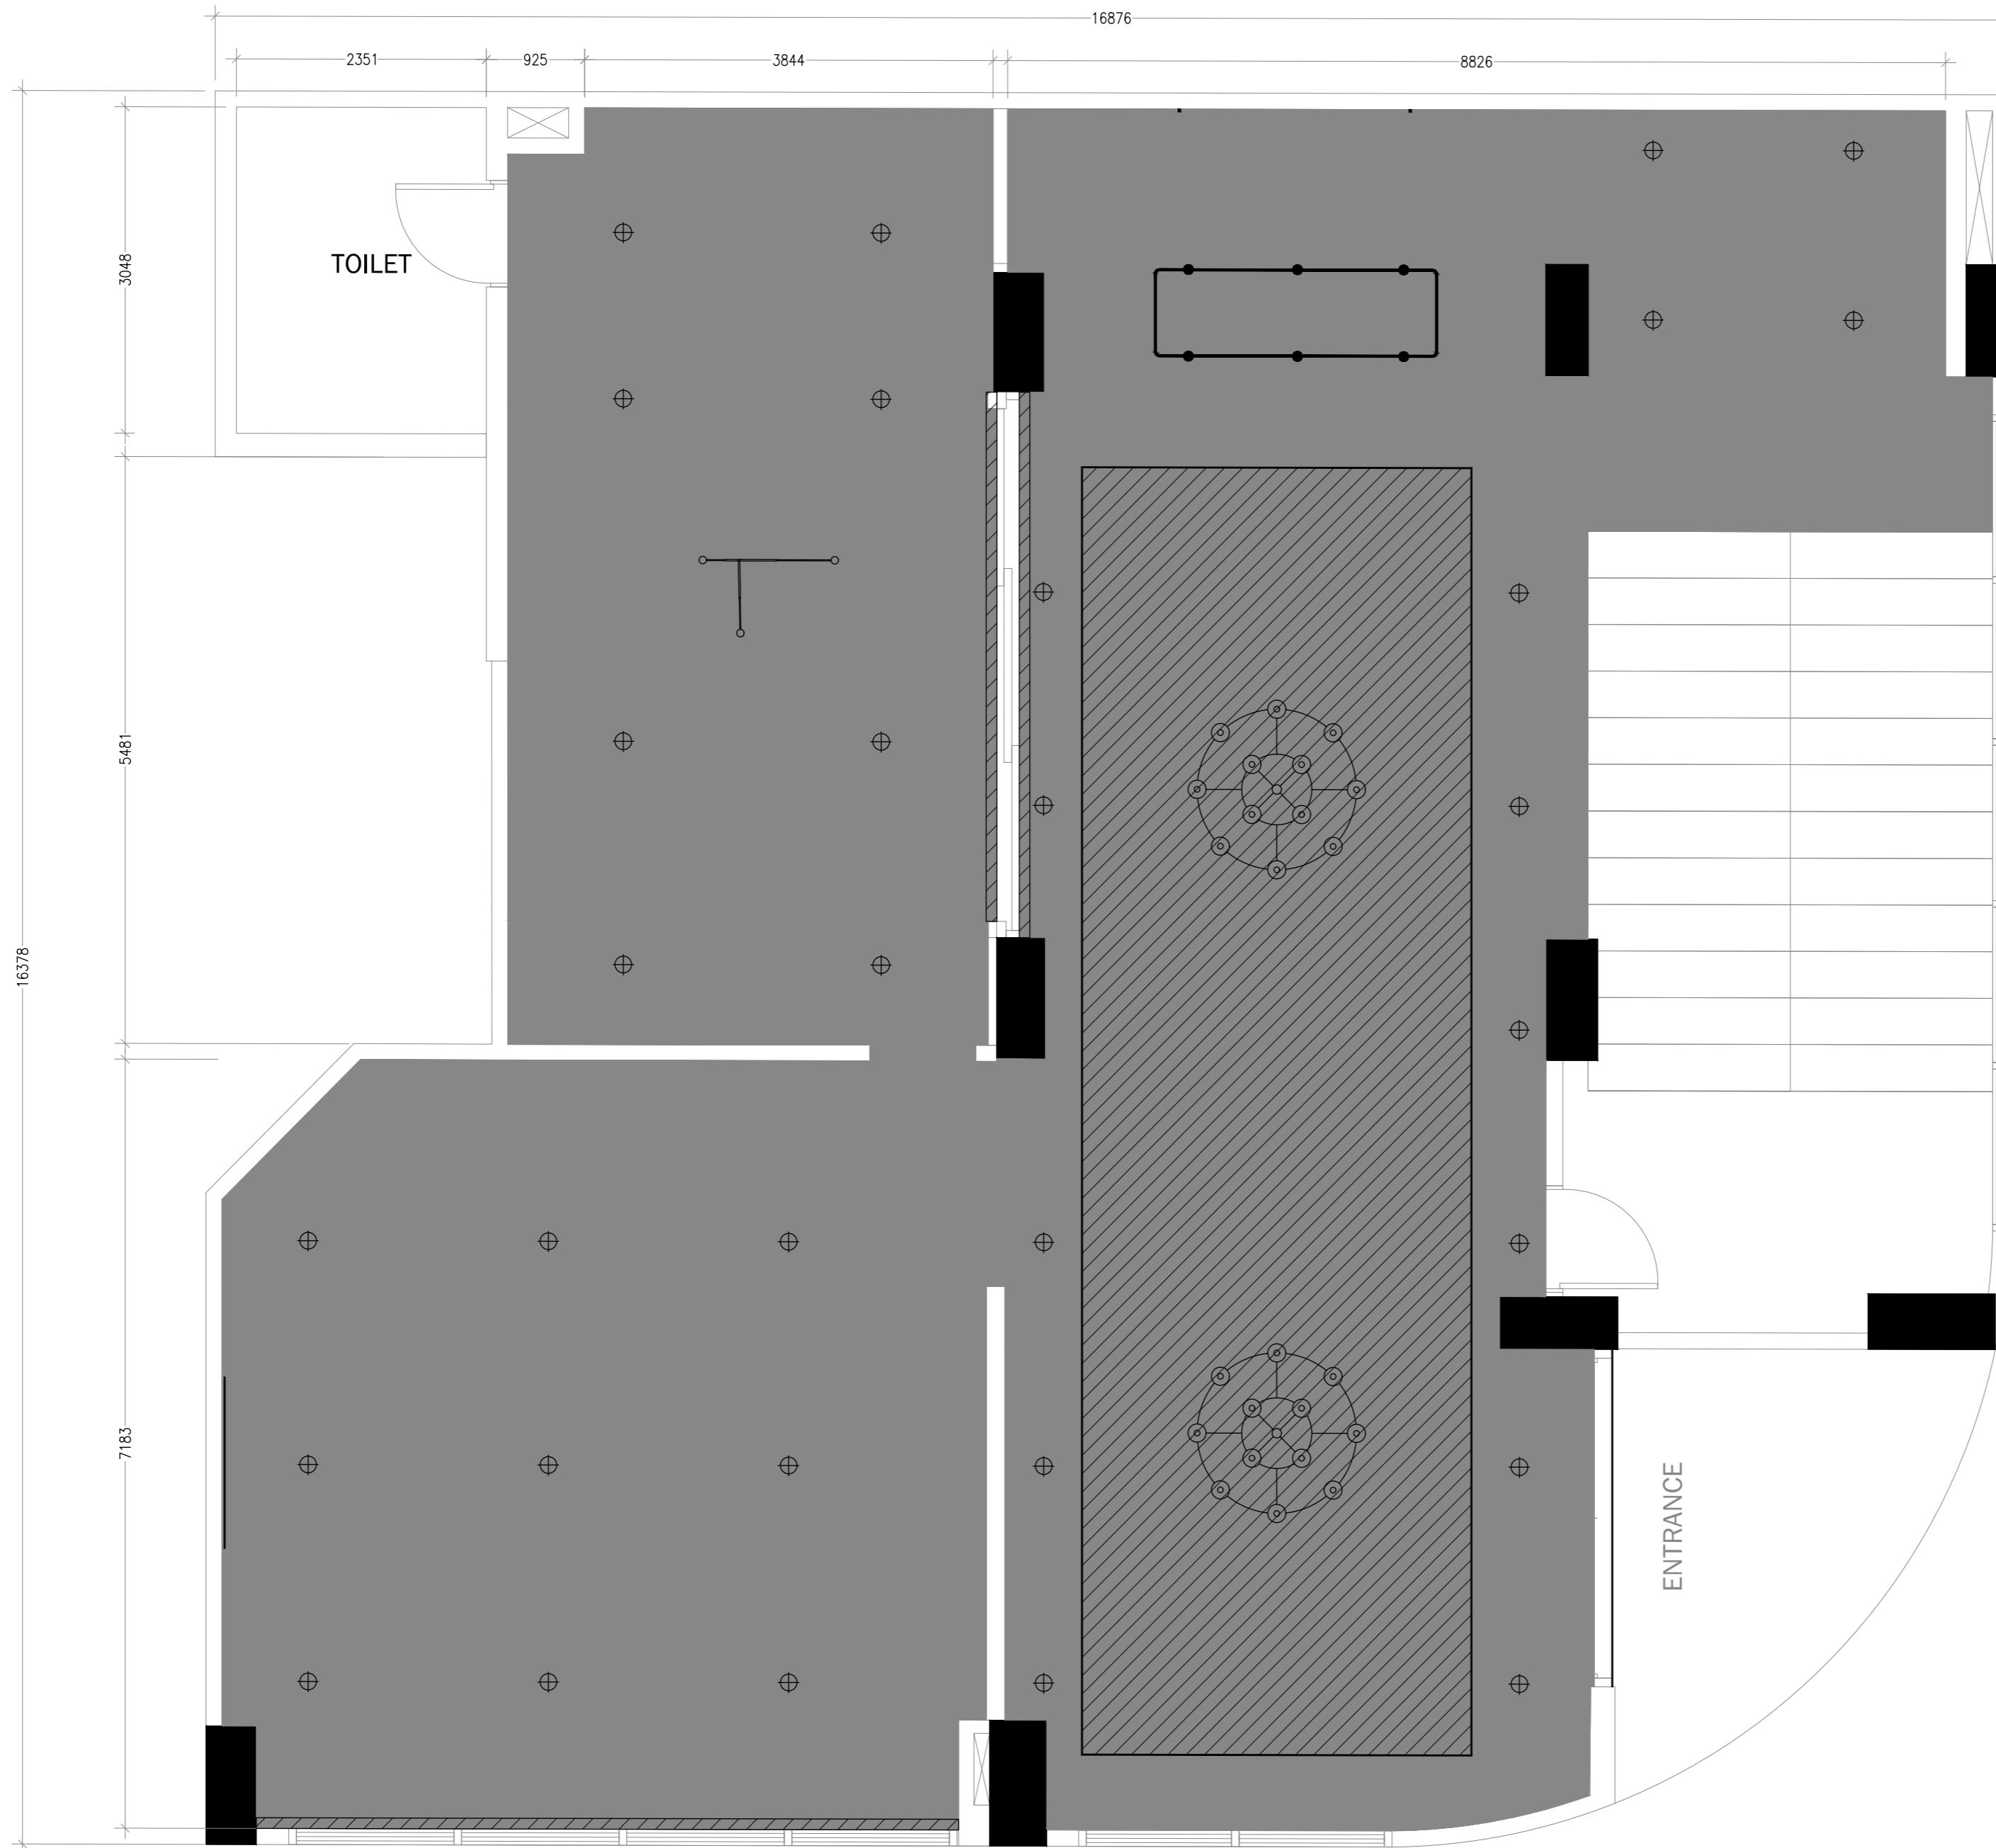

FLOOR PLAN
SCALE 1:50

LEGEND

CODE	DESCRIPTION	QTY
FD-01	LOUNGE CHAIRS	12
FD-02	LOUNGE TABLES	06
FD-03	OFFICE CHAIR	14
FD-04	RECEPTION COUNTER	01
FD-05	MEETING ROOM TABLE	01
FD-06	MEETING ROOM CABINET	01
FD-07	DISPLAY CABINET	02
FD-08	DISPLAY CABINET	01
FD-09	OPEN DISPLAY SHELVES	01
FD-10	FREE STANDING LOW DISPLAY	02

FURNITURE LAYOUT
SCALE 1:50

LEGEND

SYMBOL	IMAGE	DESCRIPTION
W1		WALL PAINT- COLOR SAGE CODE- 0004C SH S 2010-G20Y SOURCE- SAMHWA
W2		WALL PAINT CODE- 0001A SH S 0300-N SOURCE- SAMHWA
W3		FLUTED PANEL- WOOD FINISH SOURCE- DREAMTERIORS
W4		JAALI PATTERN GRILL GOLD COLOR PAINT FINISH
W5		JAALI PATTERN GRILL WHITE COLOR PAINT FINISH

WALL FINISH
SCALE 1:50

LEGEND

HATCH	IMAGE	DESCRIPTION
		CARPET FLOORING EXPANSION POINT 911 SOURCE- ESSENTIA

FLOOR FINISH
SCALE 1:50

LIGHT LEGEND

SYMBOL	IMAGE	DESCRIPTION
		CHANDHELIER
		RECESSED CEILING LIGHT
		LINEAR PENDANT
		LOOP LINEAR PENDANT LIGHT

ELECTRICAL PLAN
SCALE 1:50

ELEVATION 01- ENTRANCE
SCALE 1:20

ELEVATION 02- LOUNGE
SCALE 1:20

ELEVATION 03- RECEPTION
SCALE 1:20

ELEVATION 04- RECEPTION
SCALE 1:20

ELEVATION 06- SHOP
SCALE 1:20

ELEVATION 07- MEETING ROOM
SCALE 1:20