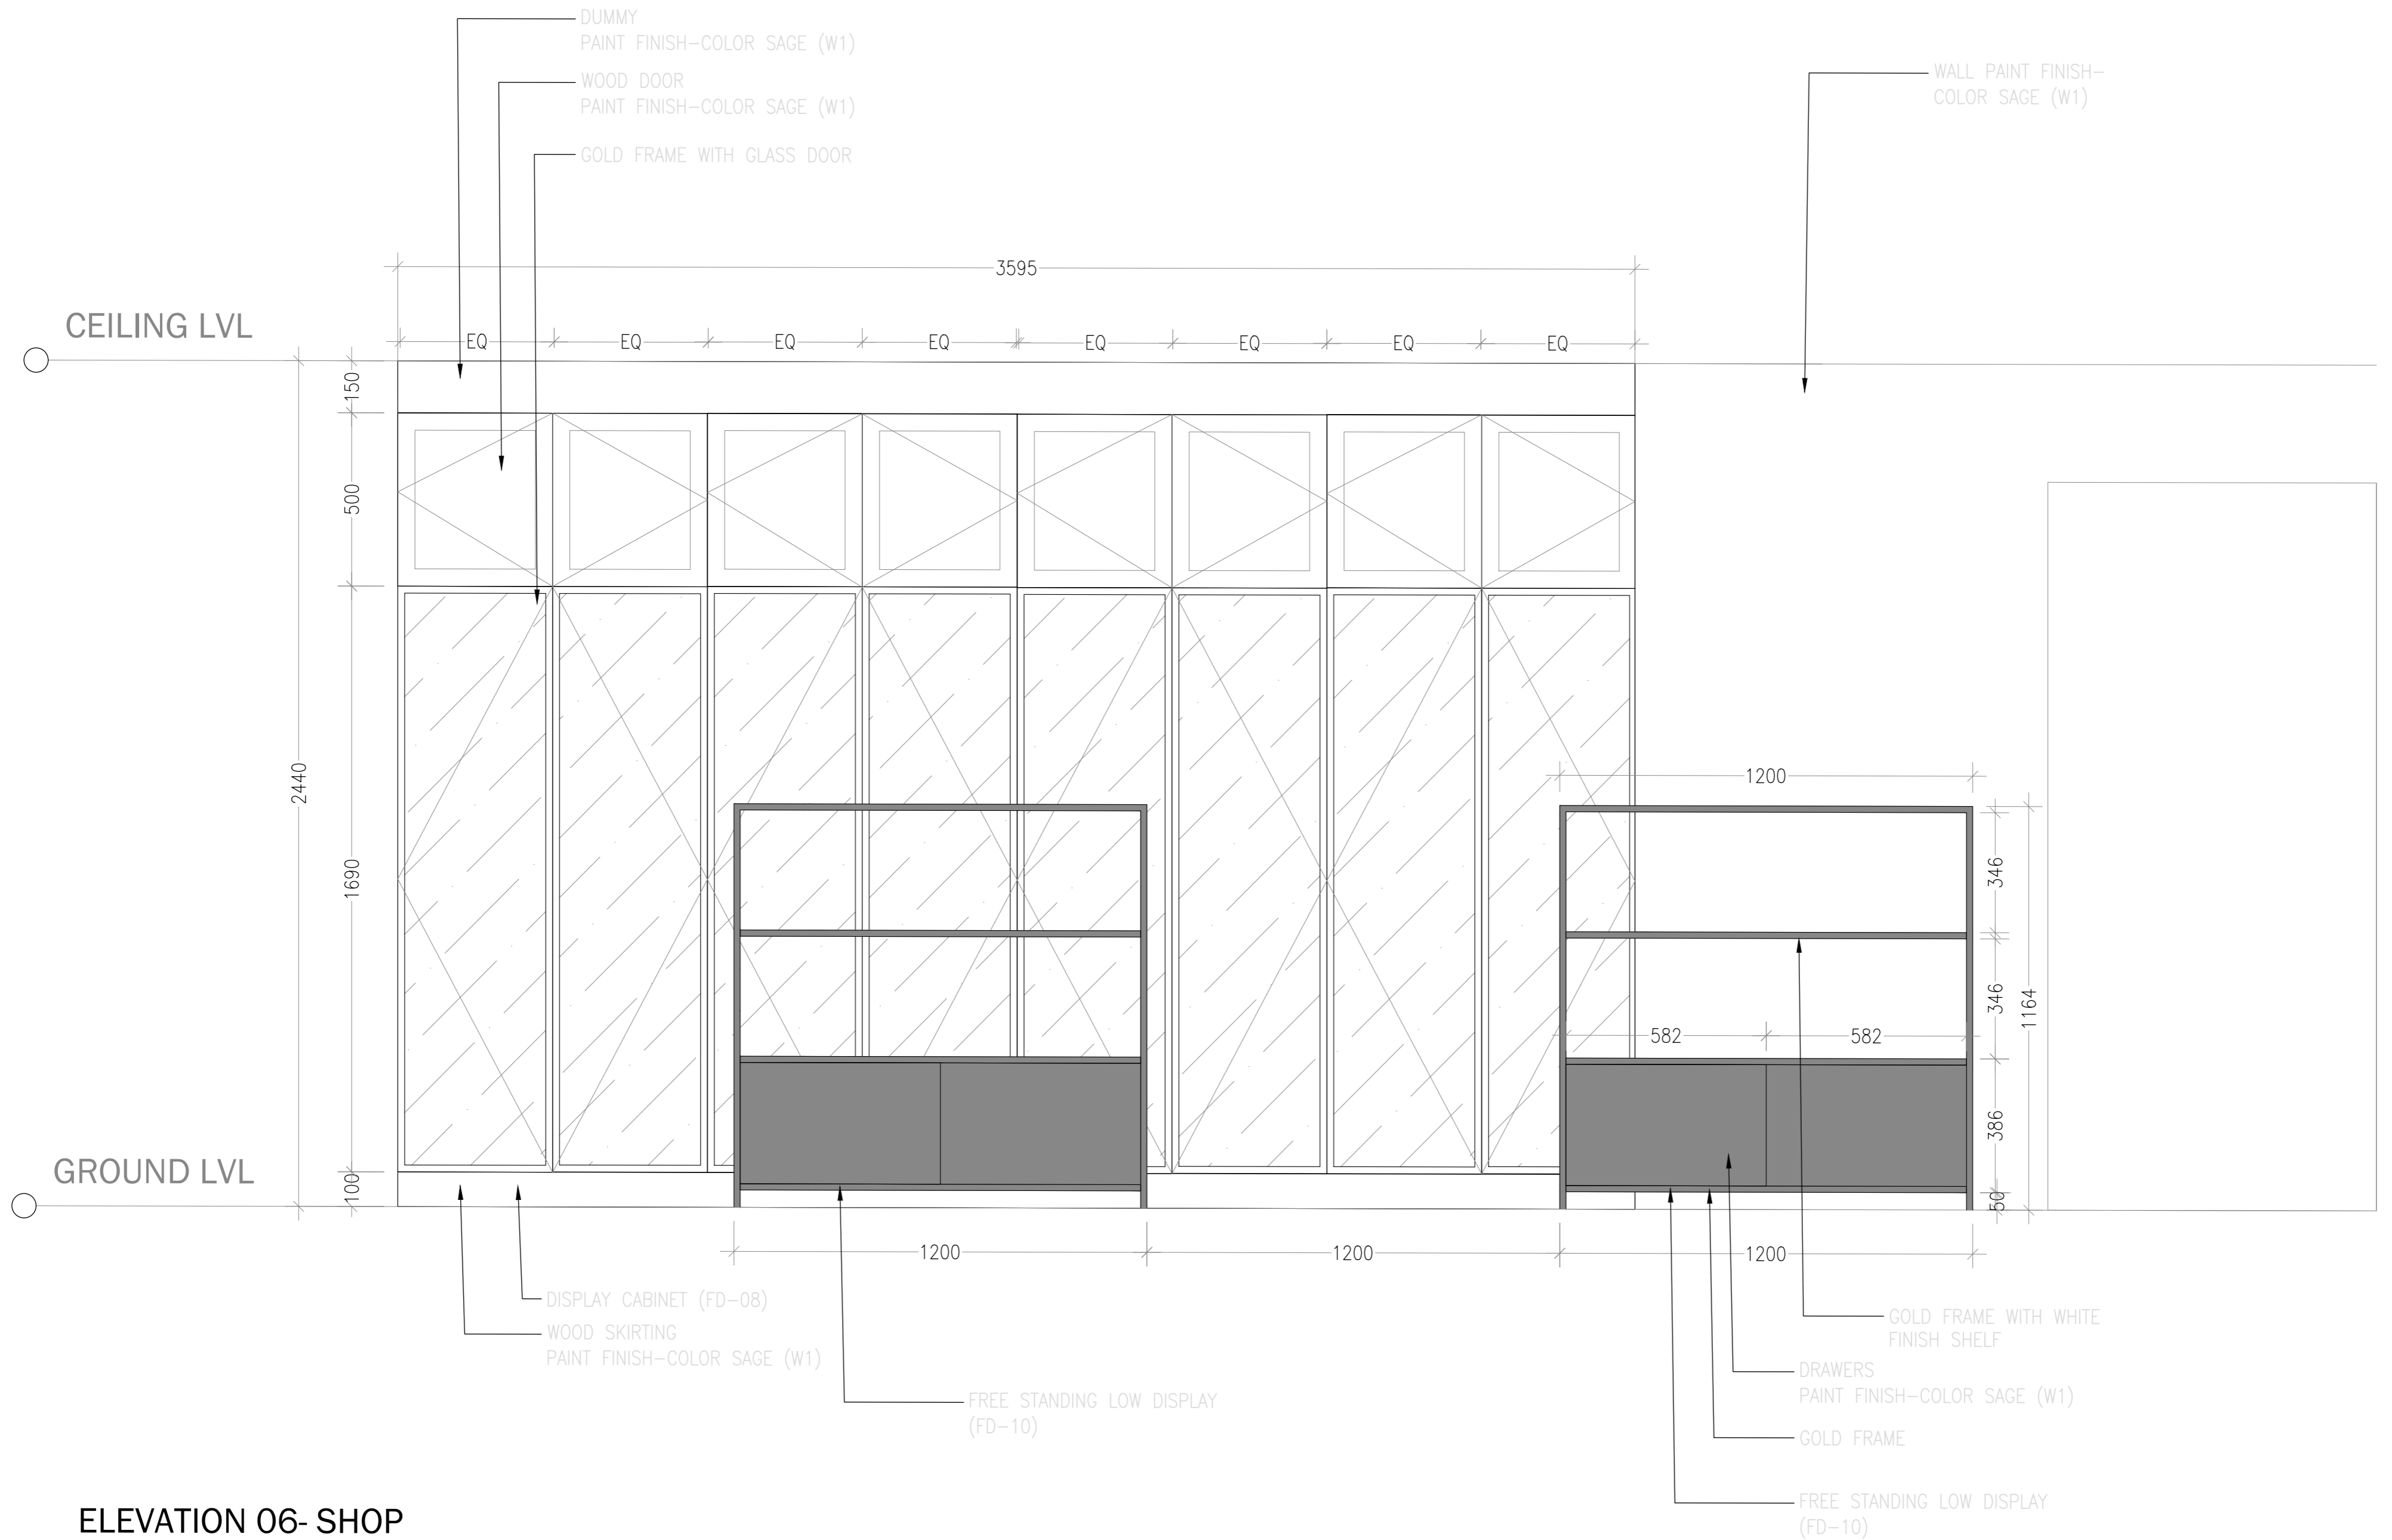

FURNITURE LAYOUT
SCALE 1:50

LEGEND

SYMBOL	IMAGE	DESCRIPTION
W1		WALL PAINT- COLOR SAGE CODE- 0004C SH S 2010-G20Y SOURCE- SAMHWA
W2		WALL PAINT CODE- 0001A SH S 0300-N SOURCE- SAMHWA
W3		FLUTED PANEL- WOOD FINISH SOURCE- DREAMTERIORS
W4		JAALI PATTERN GRILL GOLD COLOR PAINT FINISH
W5		JAALI PATTERN GRILL WHITE COLOR PAINT FINISH

WALL FINISH
SCALE 1:50

LEGEND

HATCH	IMAGE	DESCRIPTION
		CARPET FLOORING EXPANSION POINT 911 SOURCE- ESSENTIA

FLOOR FINISH
SCALE 1:50

LIGHT LEGEND

SYMBOL	IMAGE	DESCRIPTION
		CHANDHELIER
		RECESSED CEILING LIGHT
		LINEAR PENDANT
		LOOP LINEAR PENDANT LIGHT

CEILING LEGEND

HATCH	DESCRIPTION	COLOR
	DROP CEILING @2848 MM	
	DROP CEILING @2948 MM WITH CORNICE	WALL PAINT CODE- 0001C SH S 1000-N SOURCE- SAMHWA

REFLECTED CEILING PLAN
SCALE 1:50

ELECTRICAL LEGEND

SYMBOL	NAME
⌋	13A POWER SOCKET
⌋	13A POWER SOCKET (FIRE EXIT BOARD)
⌋	15A SWITCH SOCKET @ H.L
⌋	13A TWIN SOCKET
⌋	13A TWIN SOCKET FLOOR MOUNT
▲	COMPUTER NETWORK OUTLET
▲	COMPUTER NETWORK OUTLET (2 GANG)

ELECTRICAL PLAN
SCALE 1:50

ELEVATION 01- ENTRANCE
SCALE 1:20

ELEVATION 02- LOUNGE
SCALE 1:20

ELEVATION 03- RECEPTION
SCALE 1:20

ELEVATION 04- RECEPTION
SCALE 1:20

ELEVATION 06- SHOP
SCALE 1:20

ELEVATION 07- MEETING ROOM
SCALE 1:20