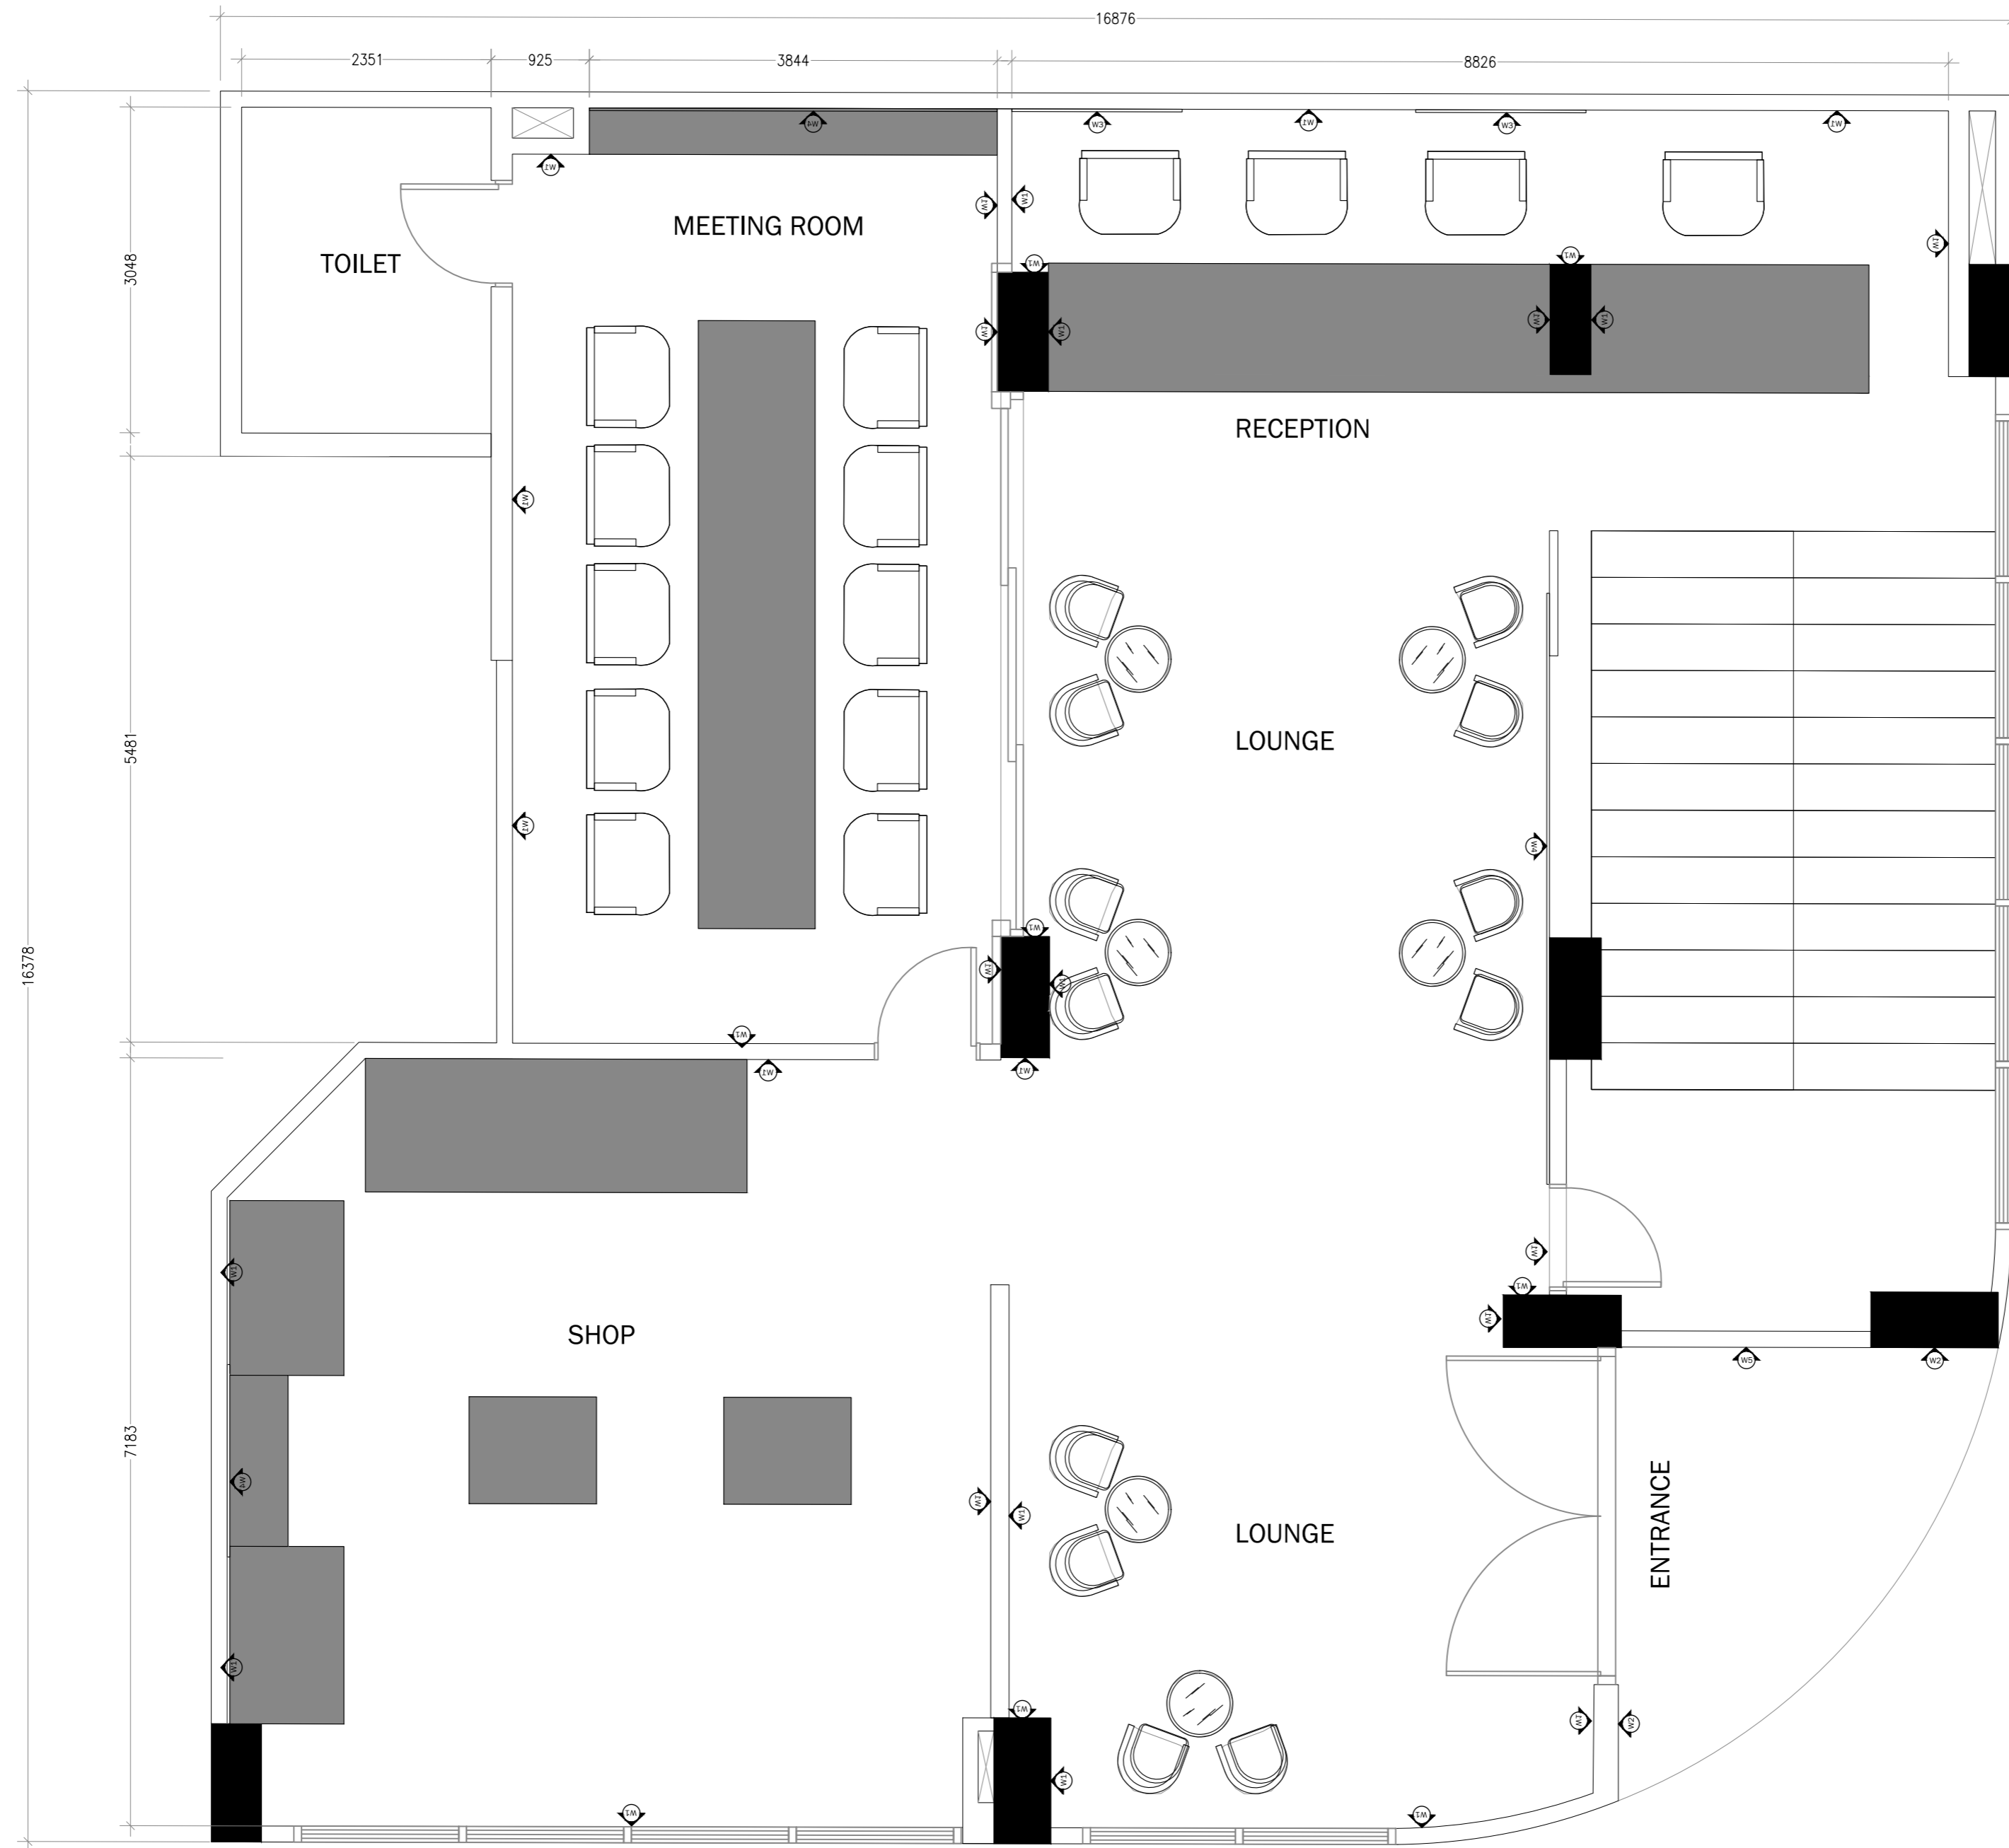

FLOOR PLAN
SCALE 1:50

LEGEND

CODE	DESCRIPTION	QTY
FD-01	LOUNGE CHAIRS	12
FD-02	LOUNGE TABLES	06
FD-03	OFFICE CHAIR	14
FD-04	RECEPTION COUNTER	01
FD-05	MEETING ROOM TABLE	01
FD-06	MEETING ROOM CABINET	01
FD-07	DISPLAY CABINET	02
FD-08	DISPLAY CABINET	01
FD-09	OPEN DISPLAY SHELVES	01
FD-10	FREE STANDING LOW DISPLAY	02

FURNITURE LAYOUT
SCALE 1:50

LEGEND

SYMBOL	IMAGE	DESCRIPTION
W1		WALL PAINT- COLOR SAGE CODE- 0004C SH S 2010-G20Y SOURCE- SAMHWA
W2		WALL PAINT CODE- 0001A SH S 0300-N SOURCE- SAMHWA
W3		FLUTED PANEL- WOOD FINISH SOURCE- DREAMTERIORS
W4		JAALI PATTERN GRILL GOLD COLOR PAINT FINISH
W5		JAALI PATTERN GRILL WHITE COLOR PAINT FINISH

WALL FINISH
SCALE 1:50

LEGEND

HATCH	IMAGE	DESCRIPTION
		CARPET FLOORING EXPANSION POINT 911 SOURCE- ESSENTIA

FLOOR FINISH
SCALE 1:50

LIGHT LEGEND

SYMBOL	IMAGE	DESCRIPTION
		CHANDHELIER
		RECESSED CEILING LIGHT
		LINEAR PENDANT
		LOOP LINEAR PENDANT LIGHT

ELECTRICAL PLAN
SCALE 1:50

ELEVATION 01- ENTRANCE
SCALE 1:20

ELEVATION 02- LOUNGE
SCALE 1:20

ELEVATION 03- RECEPTION
SCALE 1:20

ELEVATION 04- RECEPTION
SCALE 1:20

ELEVATION 06- SHOP
SCALE 1:20

ELEVATION 07- MEETING ROOM
SCALE 1:20