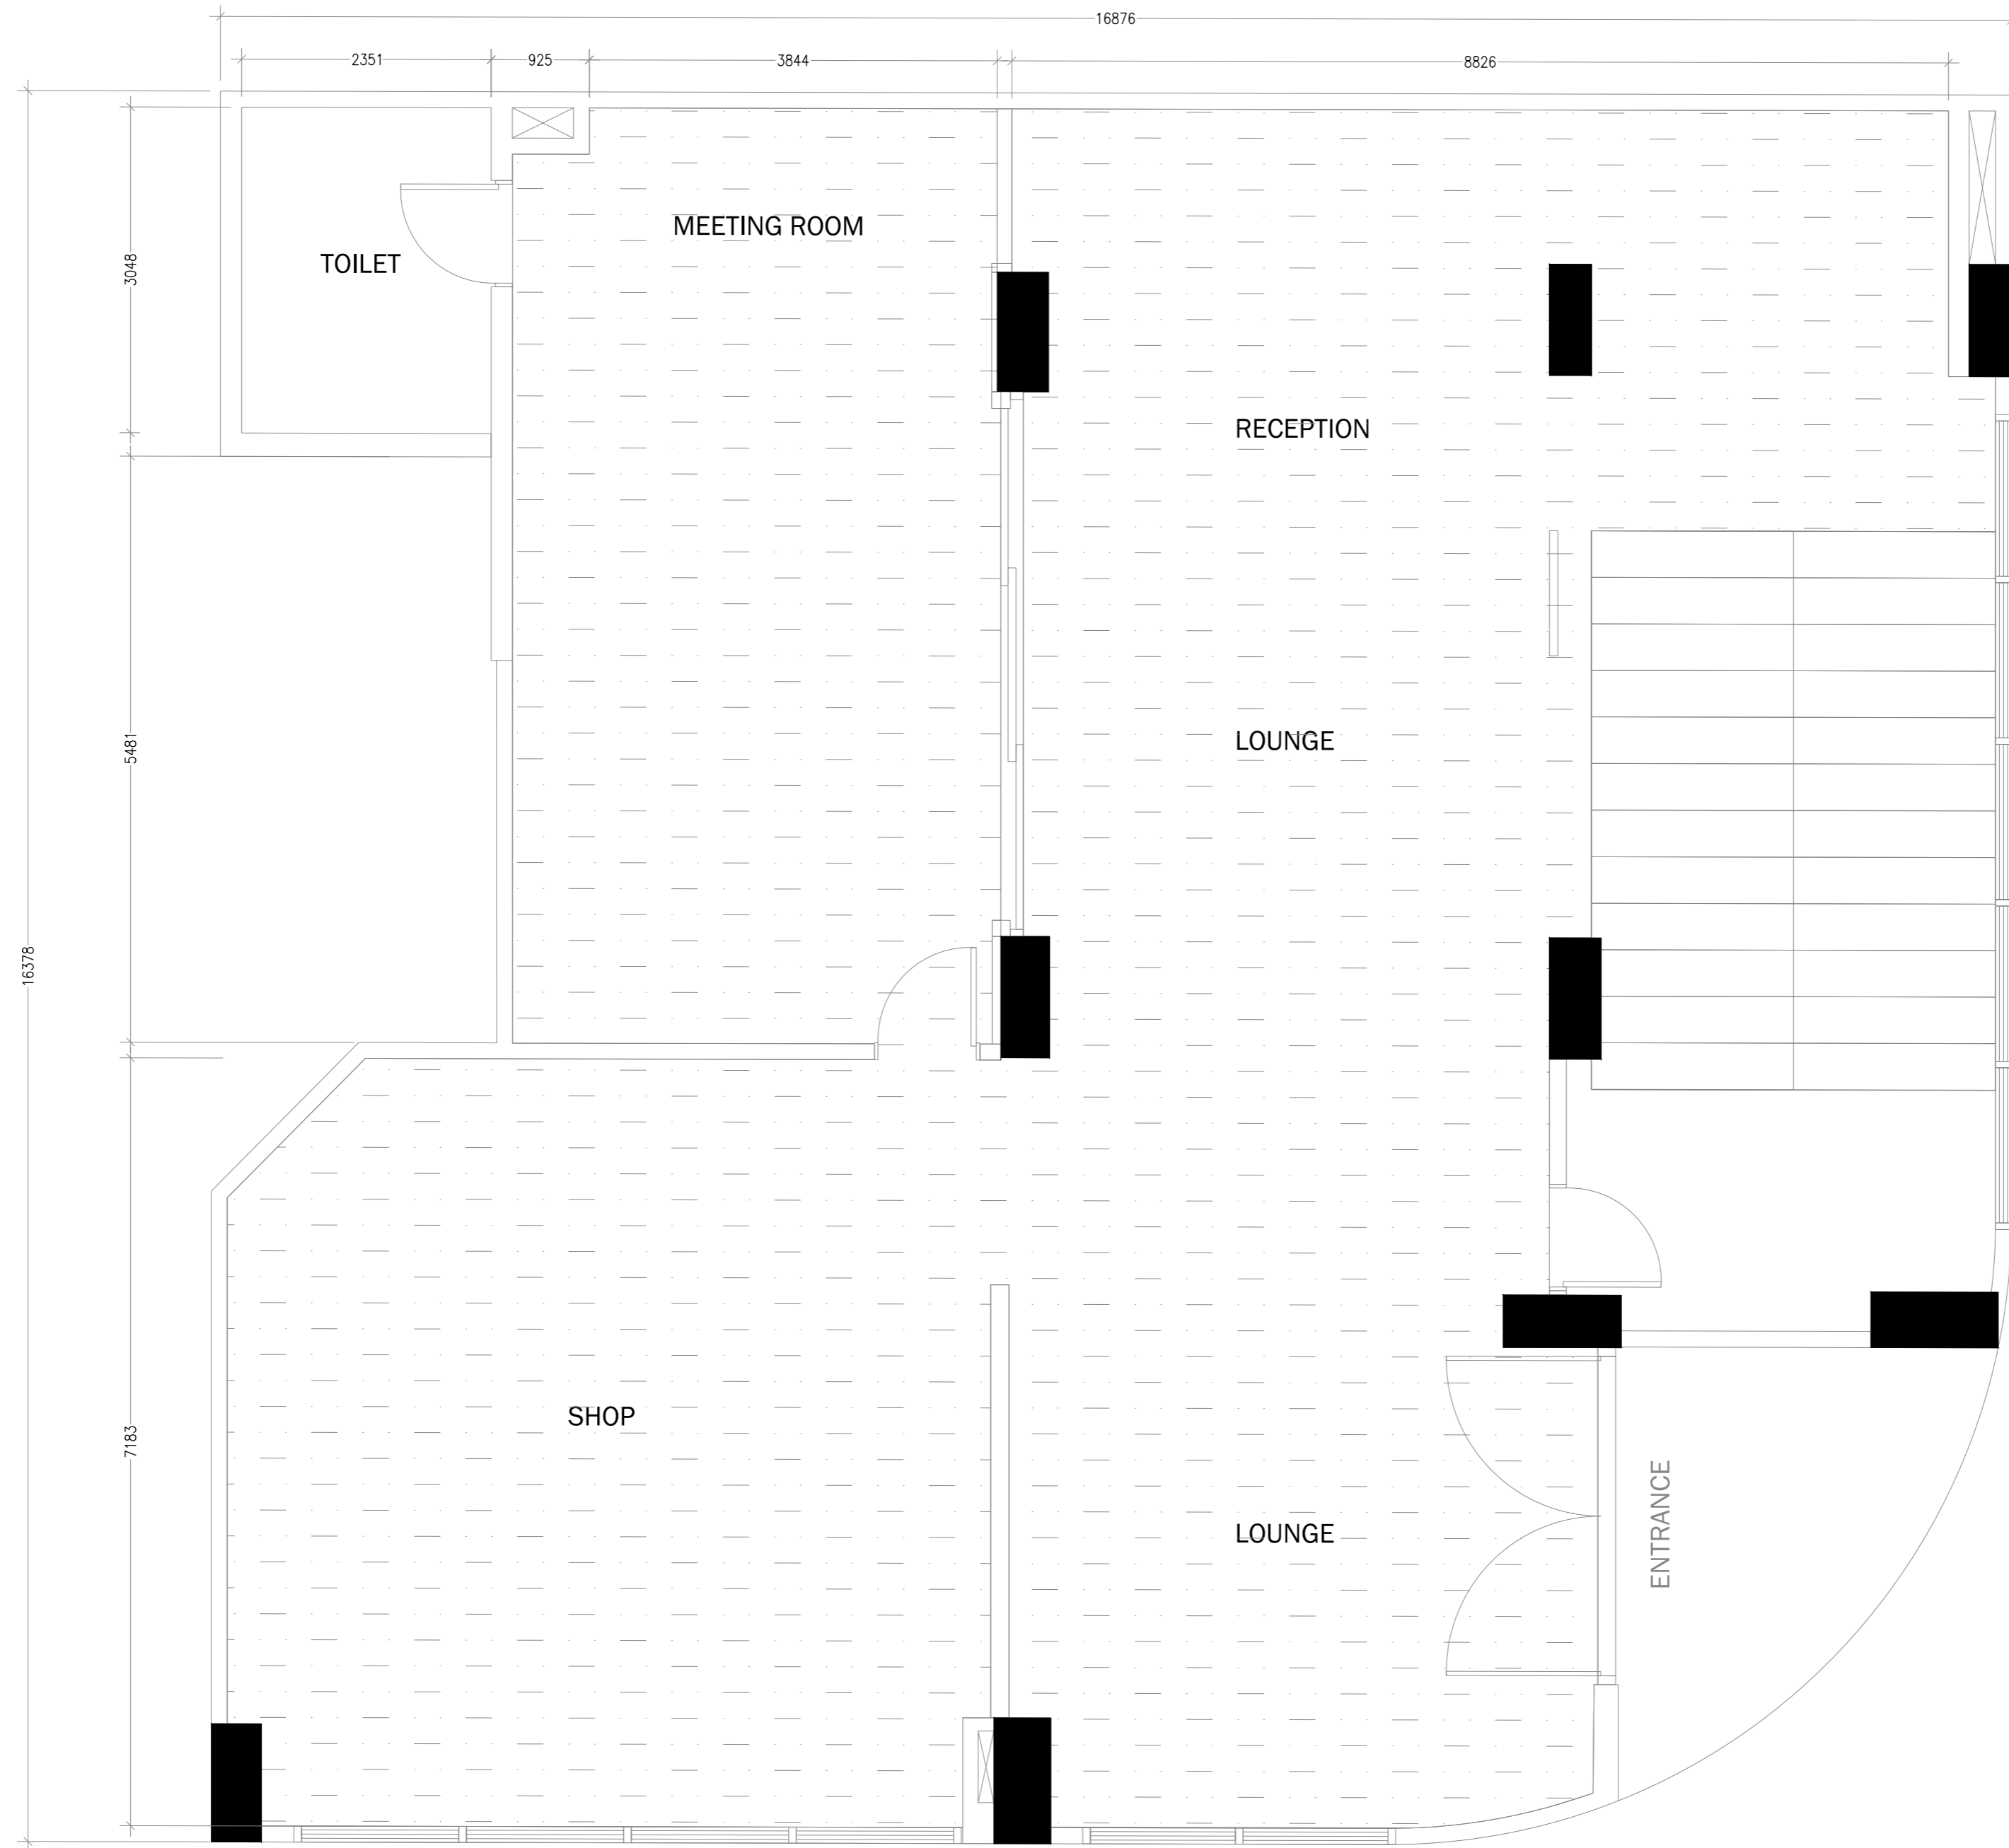

FLOOR PLAN
SCALE 1:50

LEGEND

CODE	DESCRIPTION	QTY
FD-01	LOUNGE CHAIRS	12
FD-02	LOUNGE TABLES	06
FD-03	OFFICE CHAIR	14
FD-04	RECEPTION COUNTER	01
FD-05	MEETING ROOM TABLE	01
FD-06	MEETING ROOM CABINET	01
FD-07	DISPLAY CABINET	02
FD-08	DISPLAY CABINET	01
FD-09	OPEN DISPLAY SHELVES	01
FD-10	FREE STANDING LOW DISPLAY	02

FURNITURE LAYOUT
SCALE 1:50

LEGEND

SYMBOL	IMAGE	DESCRIPTION
W1		WALL PAINT- COLOR SAGE CODE- 0004C SH S 2010-G20Y SOURCE- SAMHWA
W2		WALL PAINT CODE- 0001A SH S 0300-N SOURCE- SAMHWA
W3		FLUTED PANEL- WOOD FINISH SOURCE- DREAMTERIORS
W4		JAALI PATTERN GRILL GOLD COLOR PAINT FINISH
W5		JAALI PATTERN GRILL WHITE COLOR PAINT FINISH

WALL FINISH
SCALE 1:50

LEGEND

HATCH	IMAGE	DESCRIPTION
		CARPET FLOORING EXPANSION POINT 911 SOURCE- ESSENTIA

FLOOR FINISH
SCALE 1:50

LIGHT LEGEND

SYMBOL	IMAGE	DESCRIPTION
		CHANDHELIER
		RECESSED CEILING LIGHT
		LINEAR PENDANT
		LOOP LINEAR PENDANT LIGHT

ELECTRICAL PLAN
SCALE 1:50

ELEVATION 01- ENTRANCE
SCALE 1:20

ELEVATION 02- LOUNGE
SCALE 1:20

ELEVATION 03- RECEPTION
SCALE 1:20

ELEVATION 04- RECEPTION
SCALE 1:20

ELEVATION 06- SHOP
SCALE 1:20

ELEVATION 07- MEETING ROOM
SCALE 1:20