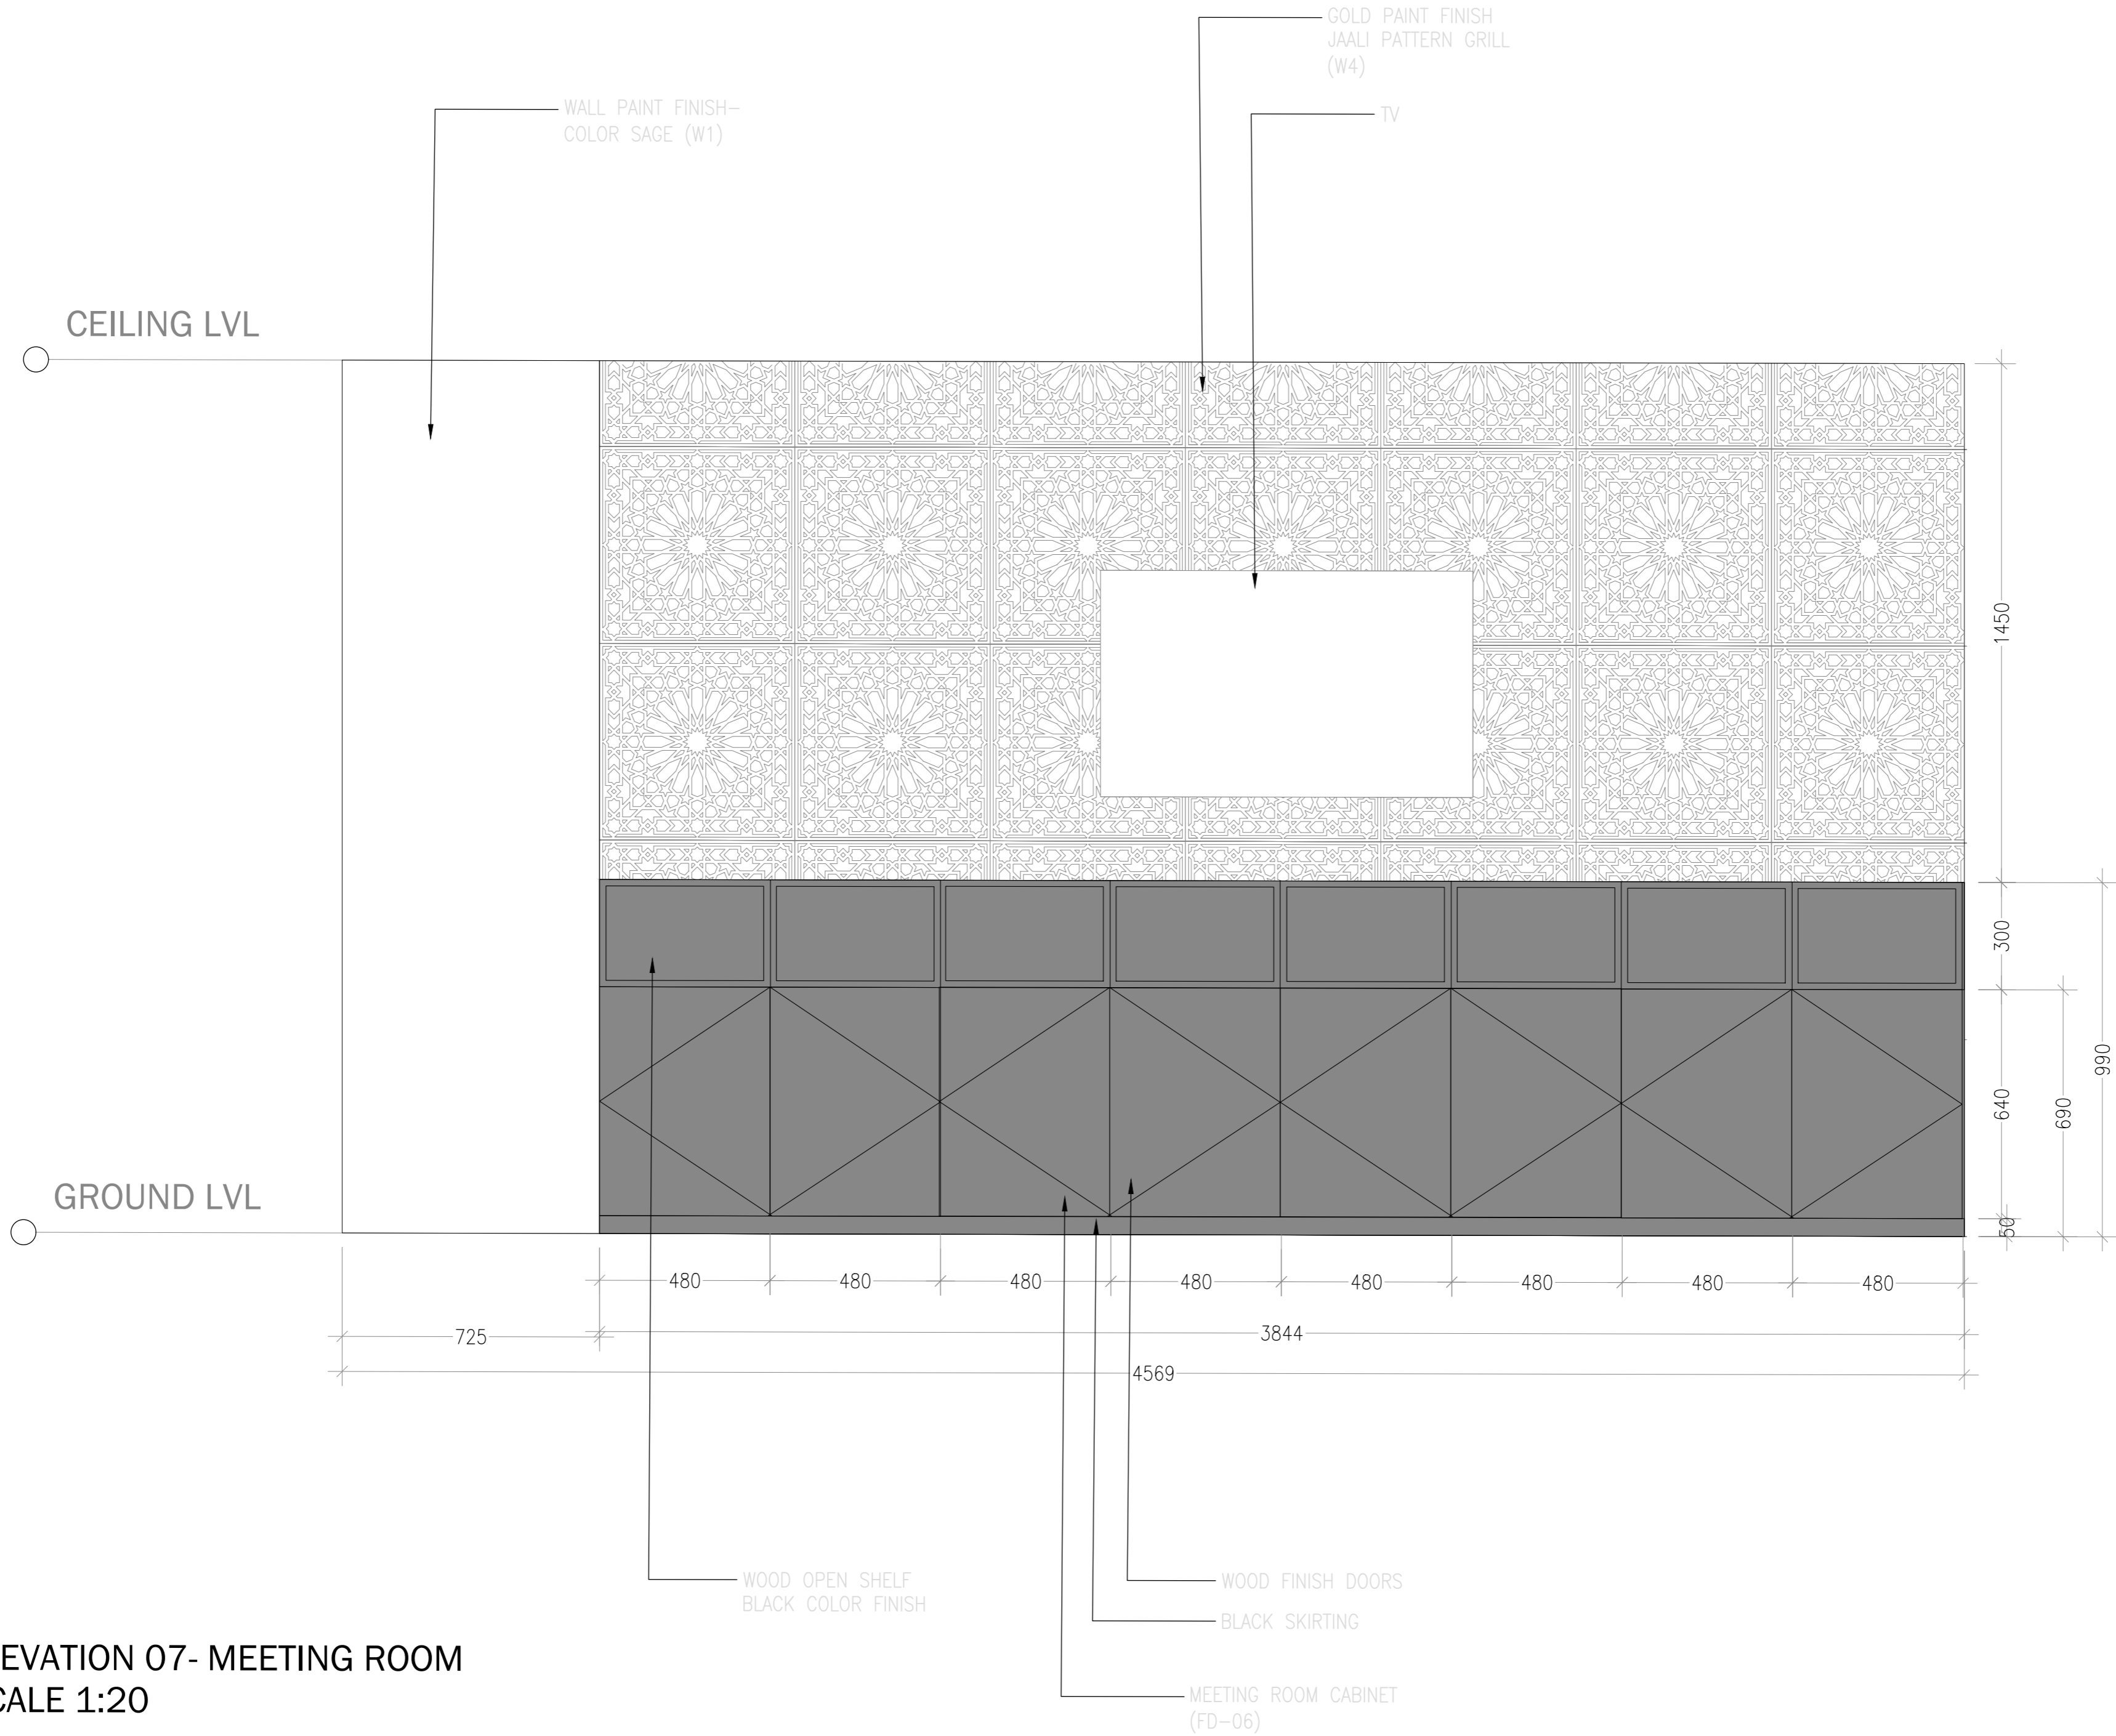

FLOOR PLAN
SCALE 1:50

LEGEND

CODE	DESCRIPTION	QTY
FD-01	LOUNGE CHAIRS	12
FD-02	LOUNGE TABLES	06
FD-03	OFFICE CHAIR	14
FD-04	RECEPTION COUNTER	01
FD-05	MEETING ROOM TABLE	01
FD-06	MEETING ROOM CABINET	01
FD-07	DISPLAY CABINET	02
FD-08	DISPLAY CABINET	01
FD-09	OPEN DISPLAY SHELVES	01
FD-10	FREE STANDING LOW DISPLAY	02

FURNITURE LAYOUT
SCALE 1:50

LEGEND

SYMBOL	IMAGE	DESCRIPTION
W1		WALL PAINT- COLOR SAGE CODE- 0004C SH S 2010-G20Y SOURCE- SAMHWA
W2		WALL PAINT CODE- 0001A SH S 0300-N SOURCE- SAMHWA
W3		FLUTED PANEL- WOOD FINISH SOURCE- DREAMTERIORS
W4		JAALI PATTERN GRILL GOLD COLOR PAINT FINISH
W5		JAALI PATTERN GRILL WHITE COLOR PAINT FINISH

CEILING LEGEND

HATCH	DESCRIPTION	COLOR
	DROP CEILING @2848 MM	
	DROP CEILING @2948 MM WITH CORNICE	WALL PAINT CODE- 0001C SH S 1000-N SOURCE- SAMHWA

REFLECTED CEILING PLAN
SCALE 1:50

ELECTRICAL LEGEND

SYMBOL	NAME
⌋	13A POWER SOCKET
⌋	13A POWER SOCKET (FIRE EXIT BOARD)
⌋	15A SWITCH SOCKET @ H.L
⌋	13A TWIN SOCKET
⌋	13A TWIN SOCKET FLOOR MOUNT
▲	COMPUTER NETWORK OUTLET
▲	COMPUTER NETWORK OUTLET (2 GANG)

ELECTRICAL PLAN
SCALE 1:50

ELEVATION 01- ENTRANCE
SCALE 1:20

ELEVATION 02- LOUNGE
SCALE 1:20

ELEVATION 03- RECEPTION
SCALE 1:20

ELEVATION 04- RECEPTION
SCALE 1:20

ELEVATION 06- SHOP
SCALE 1:20

ELEVATION 07- MEETING ROOM
SCALE 1:20