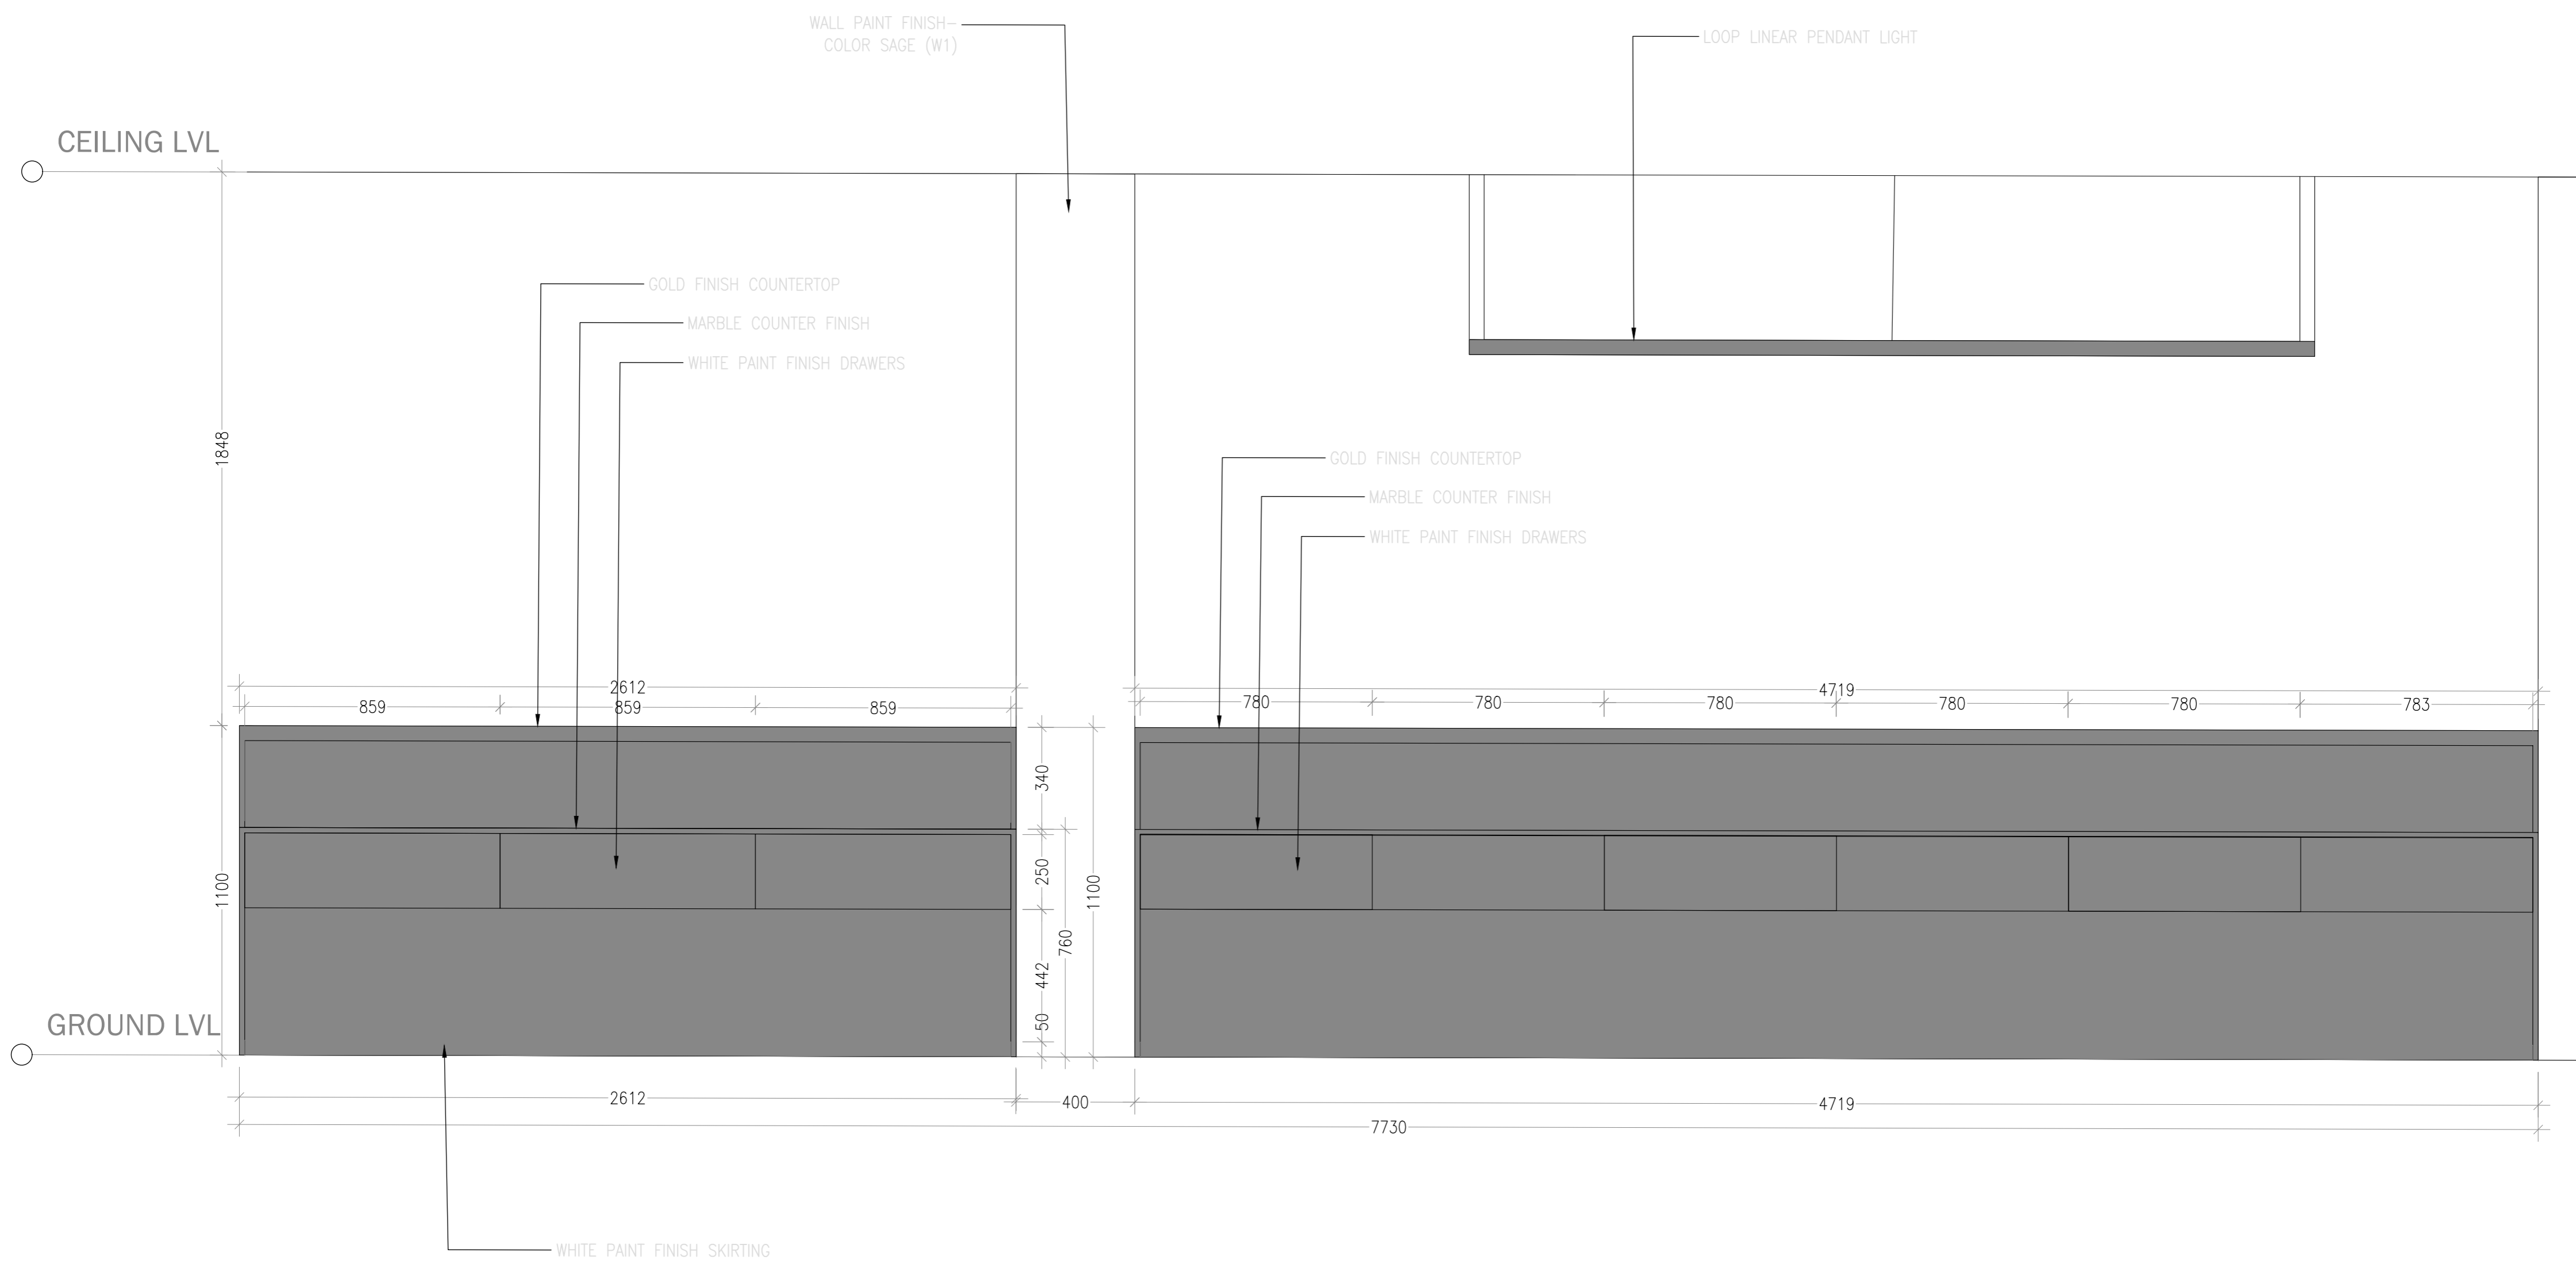

FLOOR PLAN
SCALE 1:50

LEGEND

CODE	DESCRIPTION	QTY
FD-01	LOUNGE CHAIRS	12
FD-02	LOUNGE TABLES	06
FD-03	OFFICE CHAIR	14
FD-04	RECEPTION COUNTER	01
FD-05	MEETING ROOM TABLE	01
FD-06	MEETING ROOM CABINET	01
FD-07	DISPLAY CABINET	02
FD-08	DISPLAY CABINET	01
FD-09	OPEN DISPLAY SHELVES	01
FD-10	FREE STANDING LOW DISPLAY	02

FURNITURE LAYOUT
SCALE 1:50

LEGEND

SYMBOL	IMAGE	DESCRIPTION
W1		WALL PAINT- COLOR SAGE CODE- 0004C SH S 2010-G20Y SOURCE- SAMHWA
W2		WALL PAINT CODE- 0001A SH S 0300-N SOURCE- SAMHWA
W3		FLUTED PANEL- WOOD FINISH SOURCE- DREAMTERIORS
W4		JAALI PATTERN GRILL GOLD COLOR PAINT FINISH
W5		JAALI PATTERN GRILL WHITE COLOR PAINT FINISH

CEILING LEGEND

HATCH	DESCRIPTION	COLOR
	DROP CEILING @2848 MM	
	DROP CEILING @2948 MM WITH CORNICE	WALL PAINT CODE- 0001C SH S 1000-N SOURCE- SAMHWA

REFLECTED CEILING PLAN
SCALE 1:50

ELECTRICAL LEGEND

SYMBOL	NAME
⌋	13A POWER SOCKET
⌋	13A POWER SOCKET (FIRE EXIT BOARD)
⌋	15A SWITCH SOCKET @ H.L
⌋	13A TWIN SOCKET
⌋	13A TWIN SOCKET FLOOR MOUNT
▲	COMPUTER NETWORK OUTLET
▲	COMPUTER NETWORK OUTLET (2 GANG)

ELECTRICAL PLAN
SCALE 1:50

ELEVATION 01- ENTRANCE
SCALE 1:20

ELEVATION 02- LOUNGE
SCALE 1:20

ELEVATION 03- RECEPTION
SCALE 1:20

ELEVATION 04- RECEPTION
SCALE 1:20

ELEVATION 06- SHOP
SCALE 1:20

ELEVATION 07- MEETING ROOM
SCALE 1:20