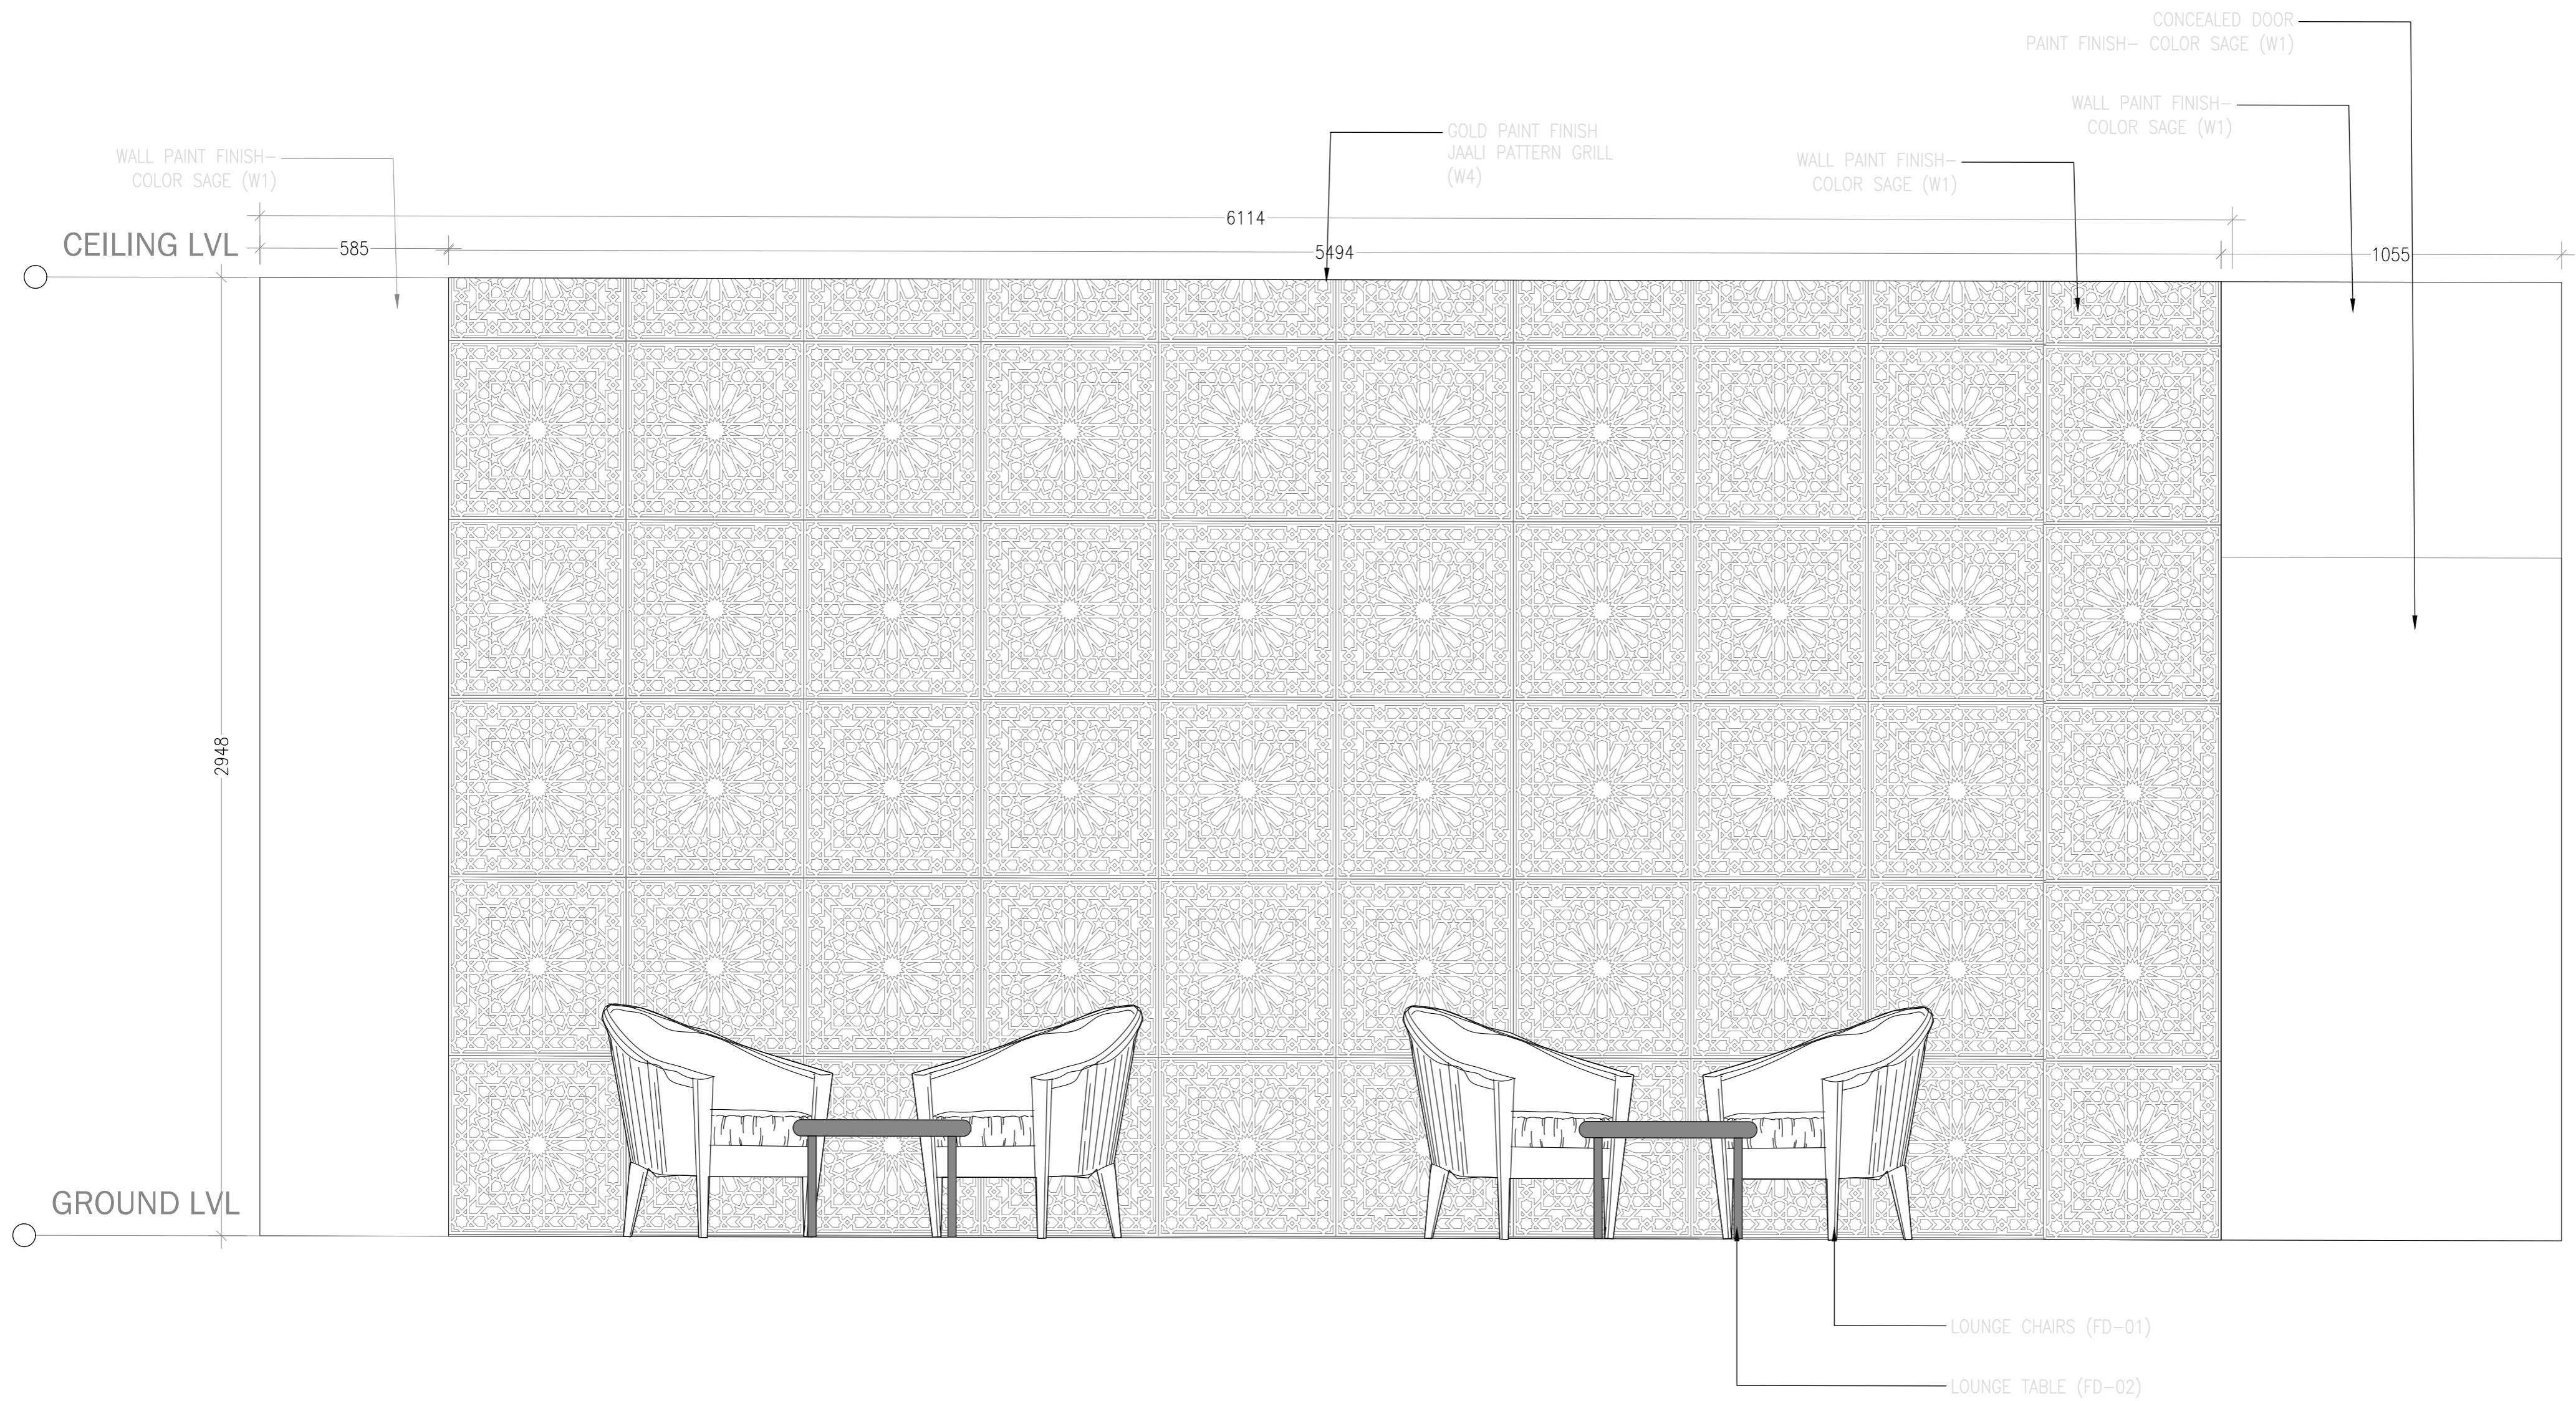

FLOOR PLAN
SCALE 1:50

LEGEND

CODE	DESCRIPTION	QTY
FD-01	LOUNGE CHAIRS	12
FD-02	LOUNGE TABLES	06
FD-03	OFFICE CHAIR	14
FD-04	RECEPTION COUNTER	01
FD-05	MEETING ROOM TABLE	01
FD-06	MEETING ROOM CABINET	01
FD-07	DISPLAY CABINET	02
FD-08	DISPLAY CABINET	01
FD-09	OPEN DISPLAY SHELVES	01
FD-10	FREE STANDING LOW DISPLAY	02

FURNITURE LAYOUT
SCALE 1:50

LEGEND

SYMBOL	IMAGE	DESCRIPTION
W1		WALL PAINT- COLOR SAGE CODE- 0004C SH S 2010-G20Y SOURCE- SAMHWA
W2		WALL PAINT CODE- 0001A SH S 0300-N SOURCE- SAMHWA
W3		FLUTED PANEL- WOOD FINISH SOURCE- DREAMTERIORS
W4		JAALI PATTERN GRILL GOLD COLOR PAINT FINISH
W5		JAALI PATTERN GRILL WHITE COLOR PAINT FINISH

CEILING LEGEND

HATCH	DESCRIPTION	COLOR
	DROP CEILING @2848 MM	
	DROP CEILING @2948 MM WITH CORNICE	WALL PAINT CODE- 0001C SH S 1000-N SOURCE- SAMHWA

REFLECTED CEILING PLAN
SCALE 1:50

ELECTRICAL LEGEND

SYMBOL	NAME
⌋	13A POWER SOCKET
⌋	13A POWER SOCKET (FIRE EXIT BOARD)
⌋	15A SWITCH SOCKET @ H.L
⌋	13A TWIN SOCKET
⌋	13A TWIN SOCKET FLOOR MOUNT
▲	COMPUTER NETWORK OUTLET
▲	COMPUTER NETWORK OUTLET (2 GANG)

ELECTRICAL PLAN
SCALE 1:50

ELEVATION 01- ENTRANCE
SCALE 1:20

ELEVATION 02- LOUNGE
SCALE 1:20

ELEVATION 03- RECEPTION
SCALE 1:20

ELEVATION 04- RECEPTION
SCALE 1:20

ELEVATION 06- SHOP
SCALE 1:20

ELEVATION 07- MEETING ROOM
SCALE 1:20