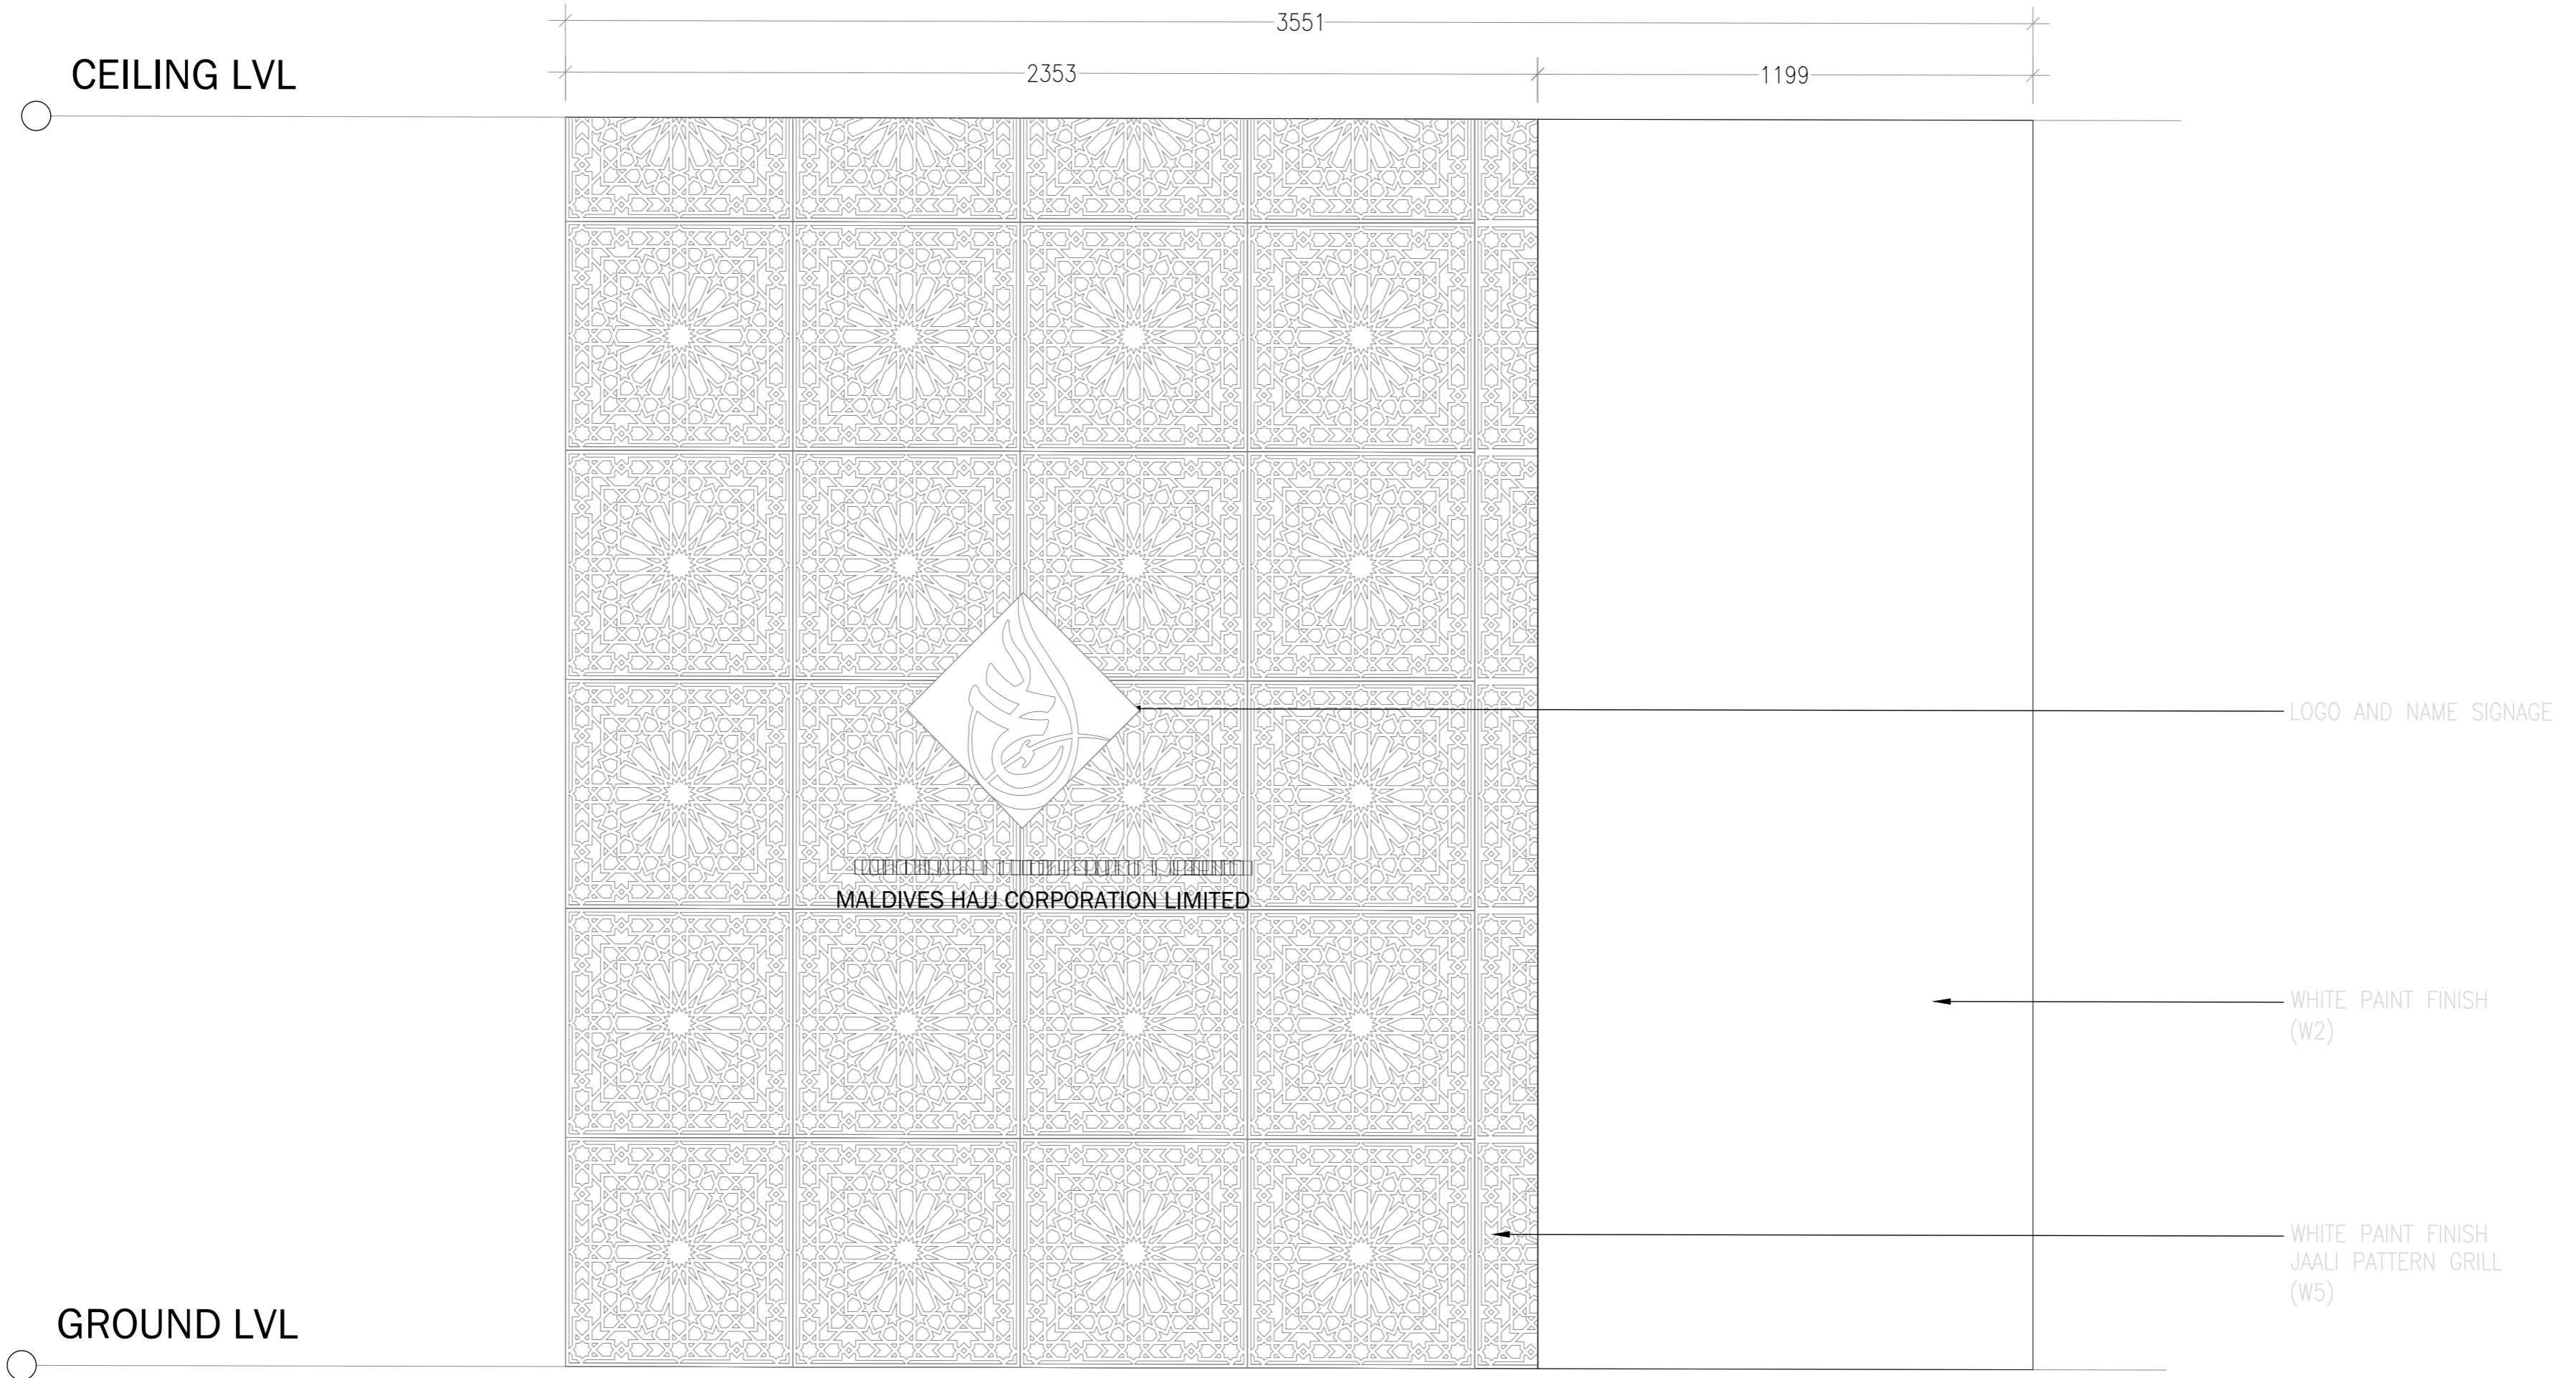

FLOOR PLAN
SCALE 1:50

LEGEND

CODE	DESCRIPTION	QTY
FD-01	LOUNGE CHAIRS	12
FD-02	LOUNGE TABLES	06
FD-03	OFFICE CHAIR	14
FD-04	RECEPTION COUNTER	01
FD-05	MEETING ROOM TABLE	01
FD-06	MEETING ROOM CABINET	01
FD-07	DISPLAY CABINET	02
FD-08	DISPLAY CABINET	01
FD-09	OPEN DISPLAY SHELVES	01
FD-10	FREE STANDING LOW DISPLAY	02

FURNITURE LAYOUT
SCALE 1:50

LEGEND

SYMBOL	IMAGE	DESCRIPTION
W1		WALL PAINT- COLOR SAGE CODE- 0004C SH S 2010-G20Y SOURCE- SAMHWA
W2		WALL PAINT CODE- 0001A SH S 0300-N SOURCE- SAMHWA
W3		FLUTED PANEL- WOOD FINISH SOURCE- DREAMTERIORS
W4		JAALI PATTERN GRILL GOLD COLOR PAINT FINISH
W5		JAALI PATTERN GRILL WHITE COLOR PAINT FINISH

CEILING LEGEND

HATCH	DESCRIPTION	COLOR
	DROP CEILING @2848 MM	
	DROP CEILING @2948 MM WITH CORNICE	WALL PAINT CODE- 0001C SH S 1000-N SOURCE- SAMHWA

REFLECTED CEILING PLAN
SCALE 1:50

ELECTRICAL LEGEND

SYMBOL	NAME
⌋	13A POWER SOCKET
⌋	13A POWER SOCKET (FIRE EXIT BOARD)
⌋	15A SWITCH SOCKET @ H.L
⌋	13A TWIN SOCKET
⌋	13A TWIN SOCKET FLOOR MOUNT
▲	COMPUTER NETWORK OUTLET
▲	COMPUTER NETWORK OUTLET (2 GANG)

ELECTRICAL PLAN
SCALE 1:50

ELEVATION 01- ENTRANCE
SCALE 1:20

ELEVATION 02- LOUNGE
SCALE 1:20

ELEVATION 03- RECEPTION
SCALE 1:20

ELEVATION 04- RECEPTION
SCALE 1:20

ELEVATION 06- SHOP
SCALE 1:20

ELEVATION 07- MEETING ROOM
SCALE 1:20