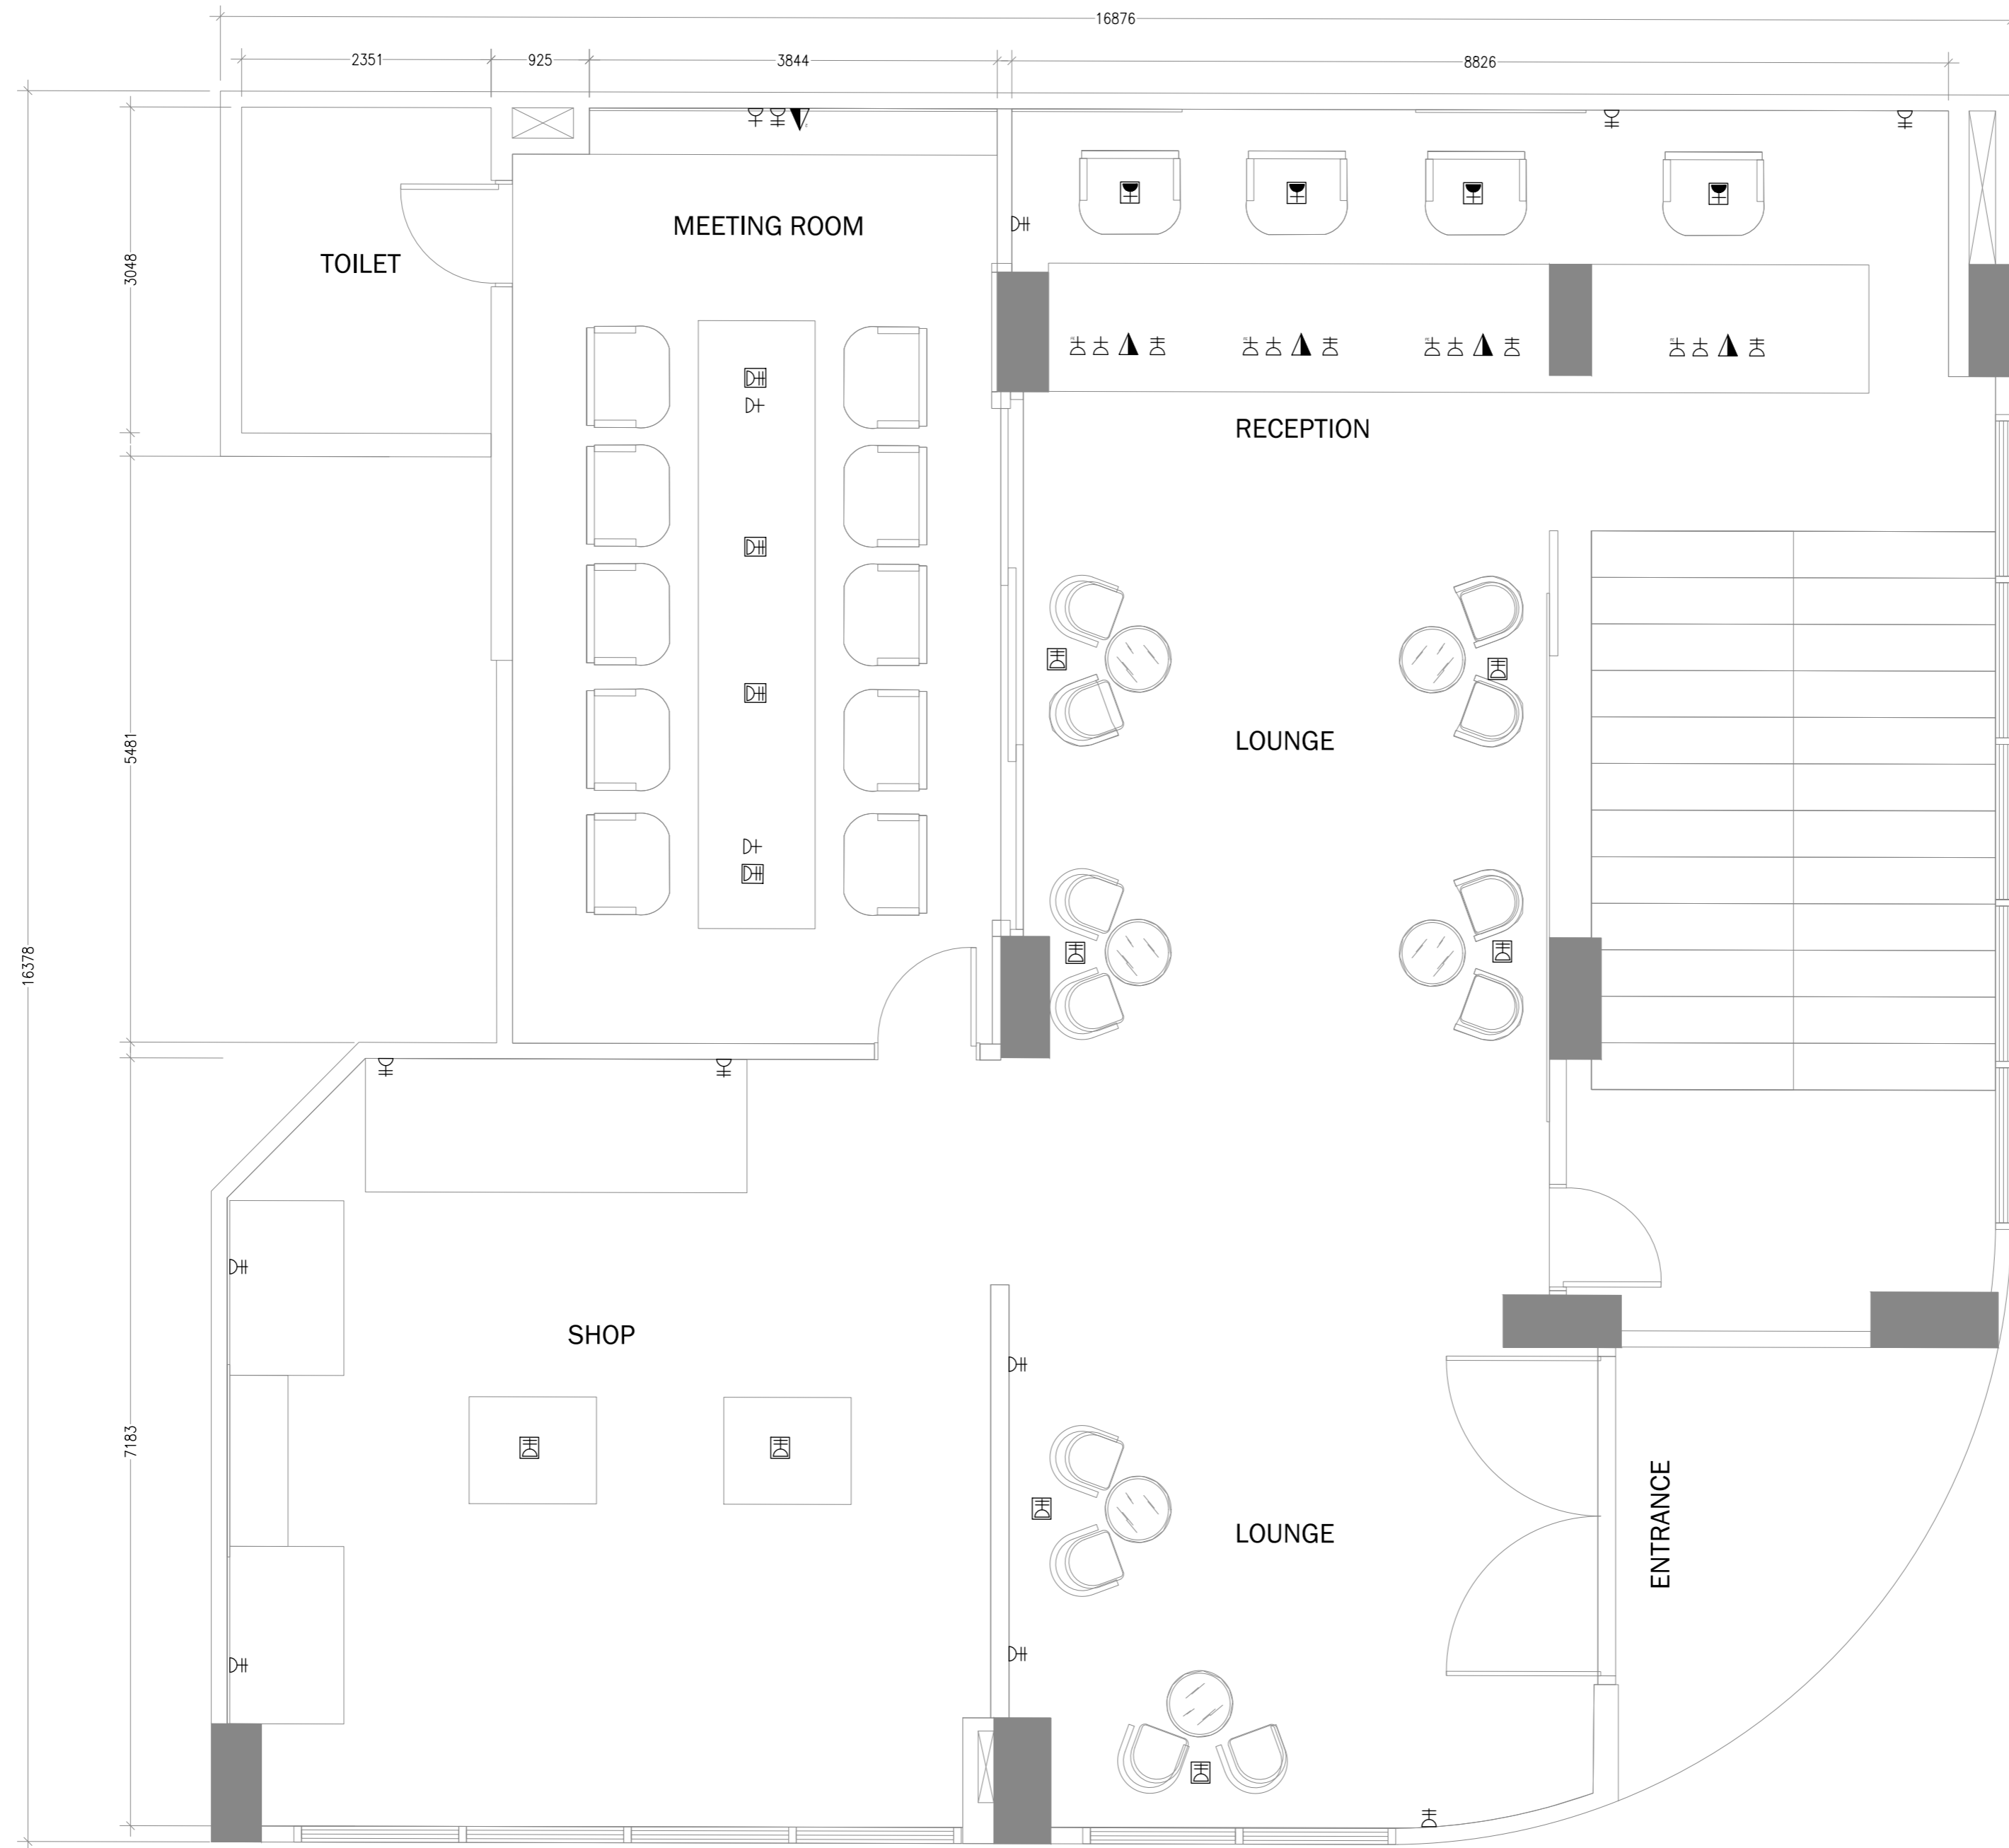

REFLECTED CEILING PLAN
SCALE 1:50

ELECTRICAL LEGEND

SYMBOL	NAME
⌋	13A POWER SOCKET
⌋	13A POWER SOCKET (FIRE EXIT BOARD)
⌋	15A SWITCH SOCKET @ H.L
⌋	13A TWIN SOCKET
⌋	13A TWIN SOCKET FLOOR MOUNT
▲	COMPUTER NETWORK OUTLET
▲	COMPUTER NETWORK OUTLET (2 GANG)