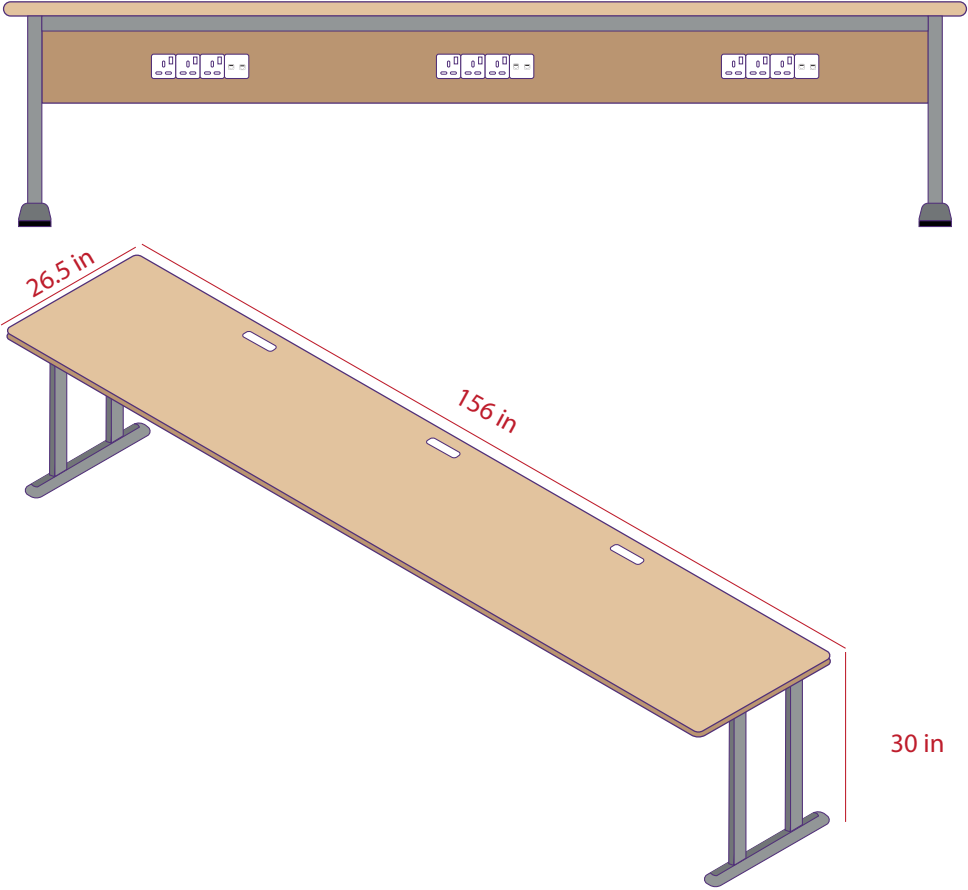

# Constructing of conference table

Detachable conference table with total 5 pcs

Reference Image:

# Constructing of long tables for staff area

Table 01:

**Table 02:**

-  Maple Particle Board
-  Aluminium Frame
-  Electrical / Ethernet Socket

**Table 03:**

- Maple Particle Board
- Aluminium Frame
- Electrical / Ethernet Socket