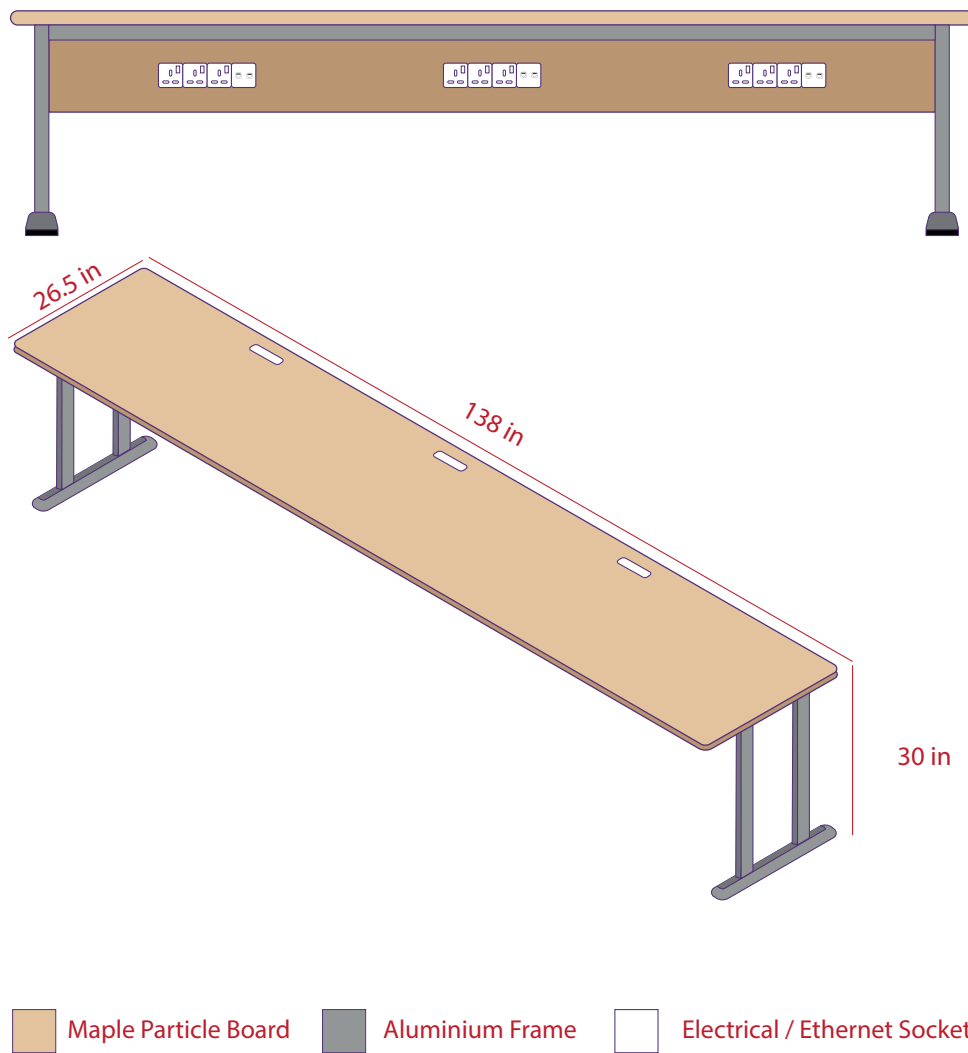

# Constructing of conference table

Detachable conference table with total 5 pcs

Reference Image:

# Constructing of long tables for staff area

Table 01:

**Table 02:**

-  Maple Particle Board
-  Aluminium Frame
-  Electrical / Ethernet Socket

**Table 03:**

- Maple Particle Board
- Aluminium Frame
- Electrical / Ethernet Socket