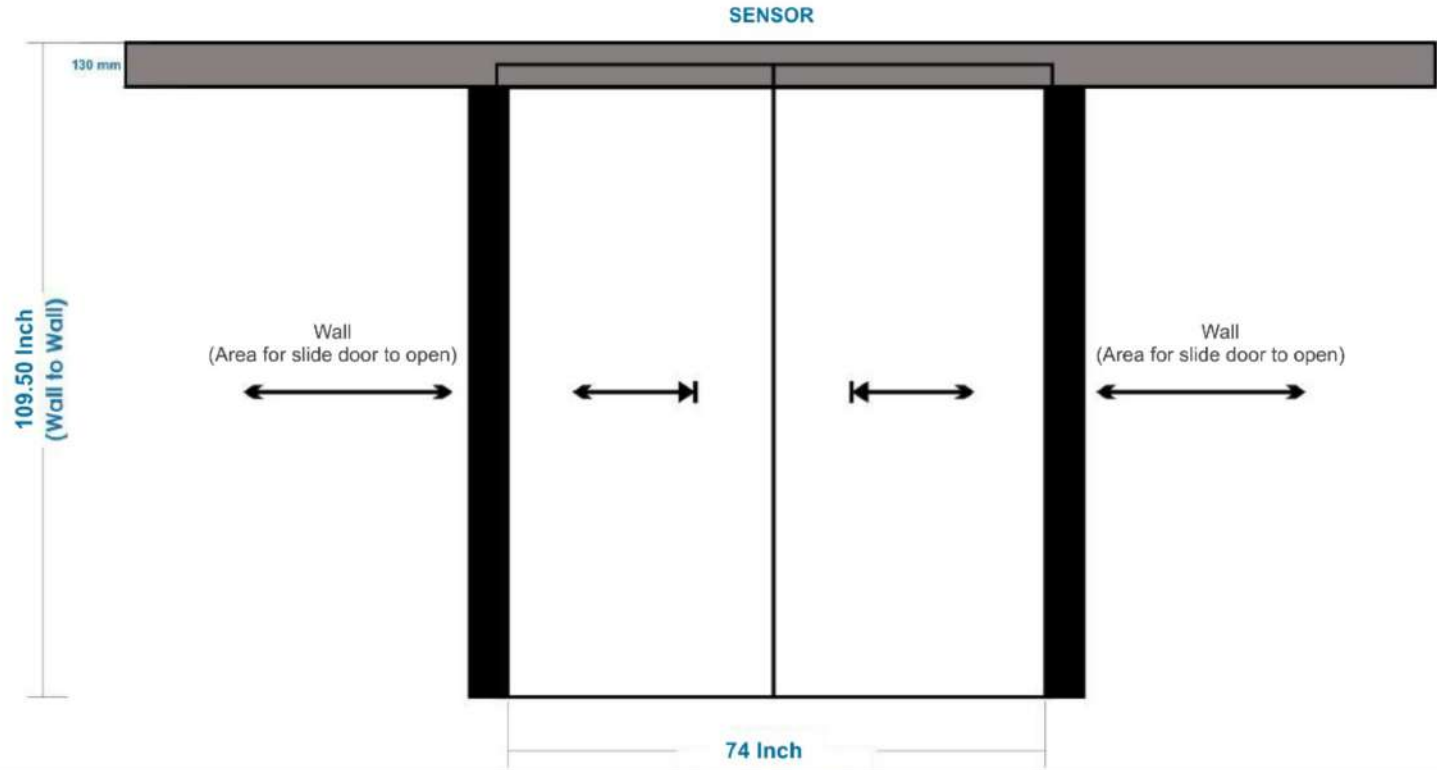

**Automatic Sliding Sensor Door w/HAND SENSOR From Outside & Inside**  
**12mm Clear Tempered Glass**

**Top View**

# Client: M. DHIGGARU HEALTH CENTRE

Automatic Sliding Sensor Door w/ Frameless 12mm Clear Tempered Glass.