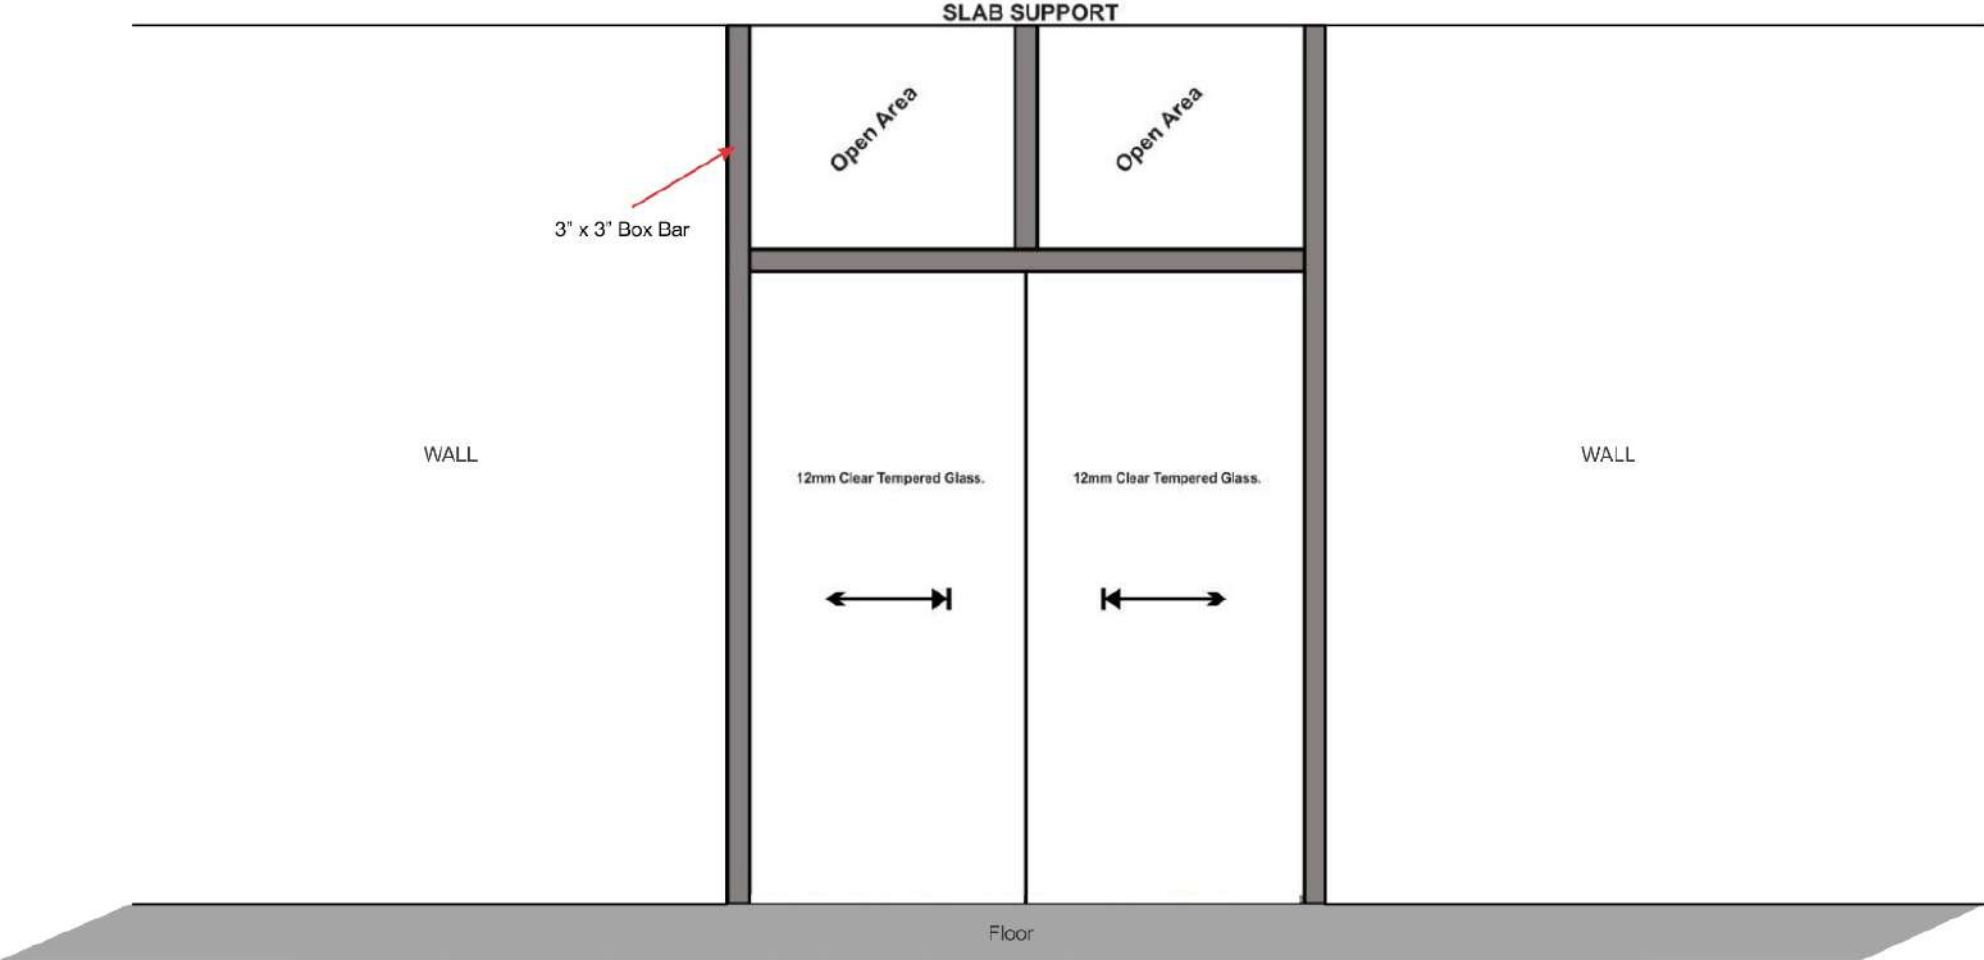

**Automatic Sliding Sensor Door w/HAND SENSOR From Outside & Inside**  
**12mm Clear Tempered Glass**

**Top View**

# Client: M. DHIGGARU HEALTH CENTRE

Automatic Sliding Sensor Door w/ Frameless 12mm Clear Tempered Glass.