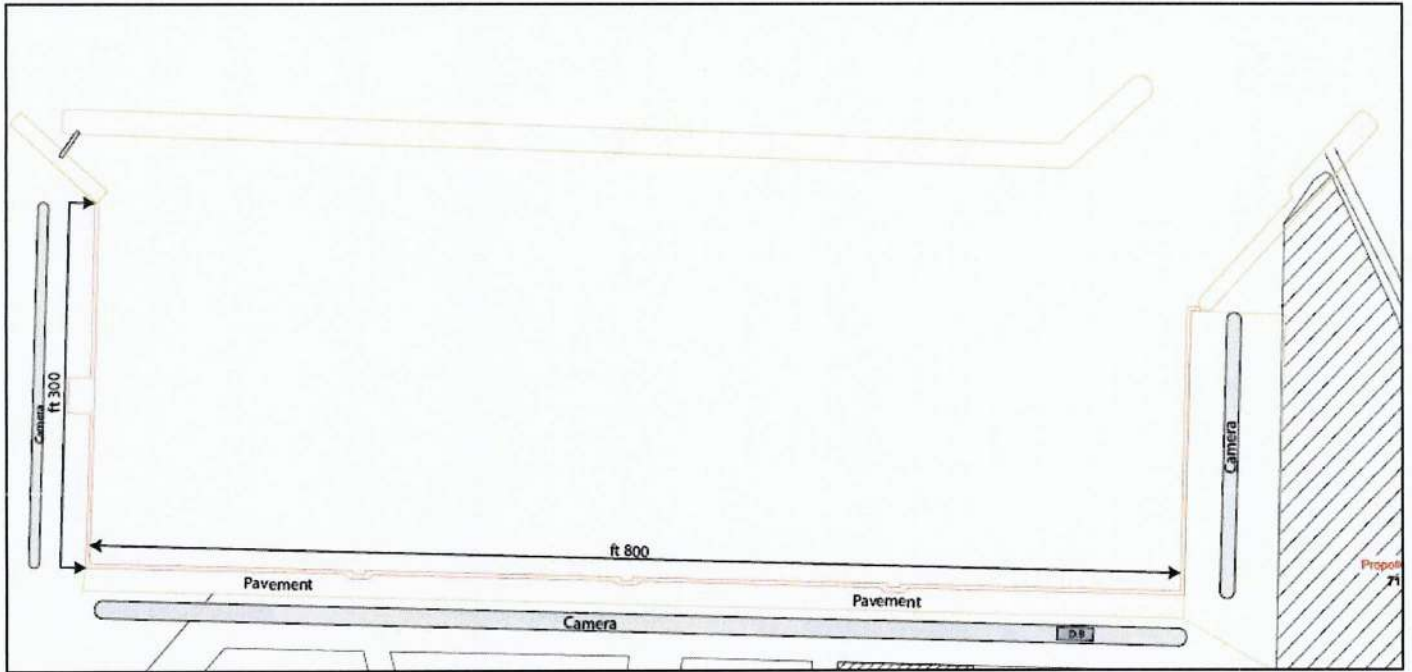

ސަރުކާރުގެ ސަރުކާރުގެ ސަރުކާރުގެ ސަރުކާރު

(Handwritten signatures in blue ink)