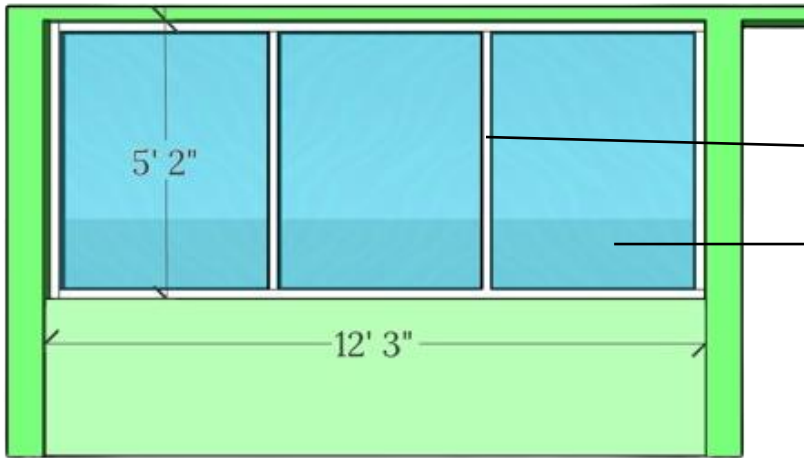

19ft

**D1 Measurement**

All Aluminum frame (White color frame) with

6MM Clear Glass

All measurements to be checked at site before fabricating

**D2 Measurement**

All Aluminum frame (White color frame) with

6MM Clear Glass

All measurements to be checked at site before fabricating

**D3 Measurement**

All Aluminum frame (White color frame) with

6MM Clear Glass

**Include Door Items (Lock, Handle, Door stopper & Door Closer)**

All measurements to be checked at site before fabricating

**D4 Measurement**

All Aluminum frame (White color frame)  
with

6MM Clear Glass

All measurements to be checked at site  
before fabricating

ދިވެހިރާއްޖޭގެ ބޭރުގެ ސަރަޙައްދުގެ ސަރުކާރުގެ ދާއިރާއިން

IHAVANDHOO COUNCIL