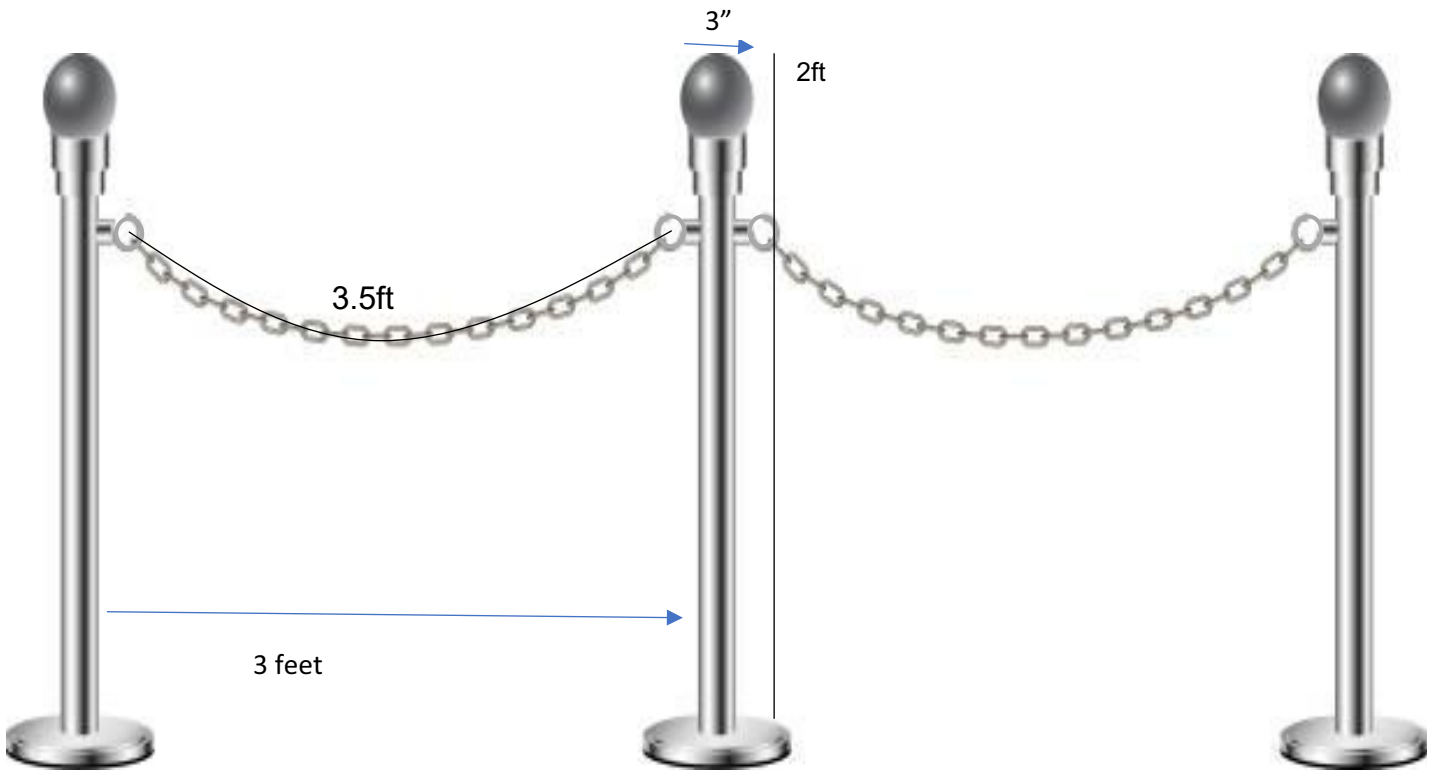

19ft

**D1 Measurement**

All Aluminum frame (White color frame) with

6MM Clear Glass

All measurements to be checked at site before fabricating

**D2 Measurement**

All Aluminum frame (White color frame) with

6MM Clear Glass

All measurements to be checked at site before fabricating

**D3 Measurement**

All Aluminum frame (White color frame) with

6MM Clear Glass

**Include Door Items (Lock, Handle, Door stopper & Door Closer)**

All measurements to be checked at site before fabricating

**D4 Measurement**

All Aluminum frame (White color frame)  
with

6MM Clear Glass

All measurements to be checked at site  
before fabricating

ދިވެހިރާއްޖޭގެ ބޭރުގެ ސަރަޙައްދުގެ ސަރުކާރުގެ ދާއިރާއިން

IHAVANDHOO COUNCIL