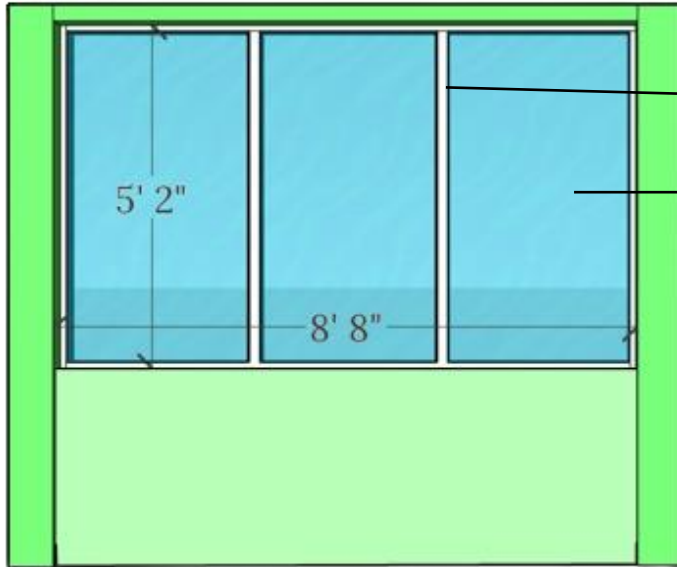

19ft

**D1 Measurement**

All Aluminum frame (White color frame) with

6MM Clear Glass

All measurements to be checked at site before fabricating

**D2 Measurement**

All Aluminum frame (White color frame) with

6MM Clear Glass

All measurements to be checked at site before fabricating

**D3 Measurement**

All Aluminum frame (White color frame) with

6MM Clear Glass

**Include Door Items (Lock, Handle, Door stopper & Door Closer)**

All measurements to be checked at site before fabricating

**D4 Measurement**

All Aluminum frame (White color frame)  
with

6MM Clear Glass

All measurements to be checked at site  
before fabricating

ދިވެހިރާއްޖޭގެ ބޭރުގެ ސަރަޙައްދުގެ ސަރުކާރުގެ ދާއިރާއިން

IHAVANDHOO COUNCIL