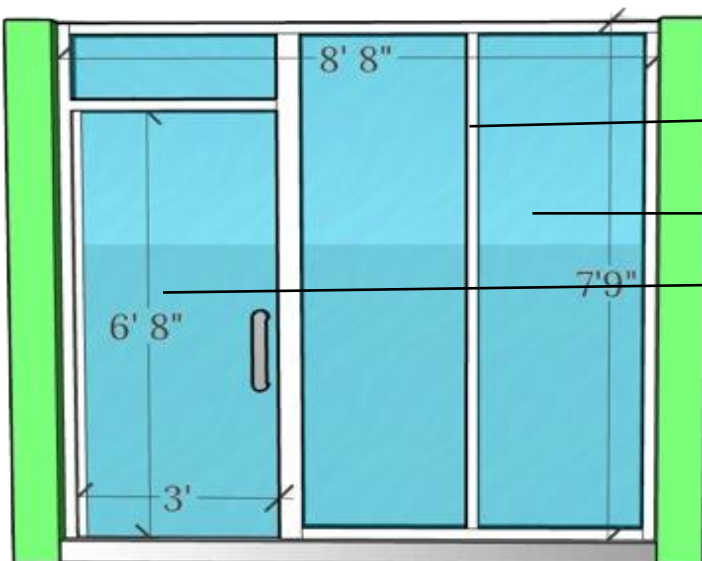

19ft

**D1 Measurement**

All Aluminum frame (White color frame) with

6MM Clear Glass

All measurements to be checked at site before fabricating

**D2 Measurement**

All Aluminum frame (White color frame) with

6MM Clear Glass

All measurements to be checked at site before fabricating

**D3 Measurement**

All Aluminum frame (White color frame) with

6MM Clear Glass

**Include Door Items (Lock, Handle, Door stopper & Door Closer)**

All measurements to be checked at site before fabricating

**D4 Measurement**

All Aluminum frame (White color frame)  
with

6MM Clear Glass

All measurements to be checked at site  
before fabricating

ދިވެހިރާއްޖޭގެ ބޭރުގެ ސަރަޙައްދުގެ ސަރުކާރުގެ ދާއިރާއިން

IHAVANDHOO COUNCIL