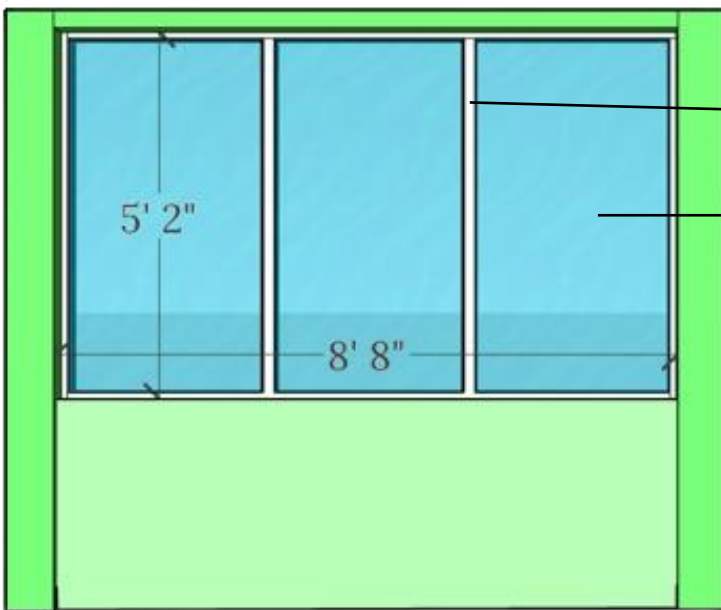

19ft

**D1 Measurement**

All Aluminum frame (White color frame) with

6MM Clear Glass

All measurements to be checked at site before fabricating

**D2 Measurement**

All Aluminum frame (White color frame) with

6MM Clear Glass

All measurements to be checked at site before fabricating

**D3 Measurement**

All Aluminum frame (White color frame) with

6MM Clear Glass

**Include Door Items (Lock, Handle, Door stopper & Door Closer)**

All measurements to be checked at site before fabricating

**D4 Measurement**

All Aluminum frame (White color frame)  
with

6MM Clear Glass

All measurements to be checked at site  
before fabricating

ދިވެހިރާއްޖޭގެ ބޭރުގެ ސަރަޙައްދުގެ ސަރުކާރުގެ ދާއިރާއިން

IHAVANDHOO COUNCIL