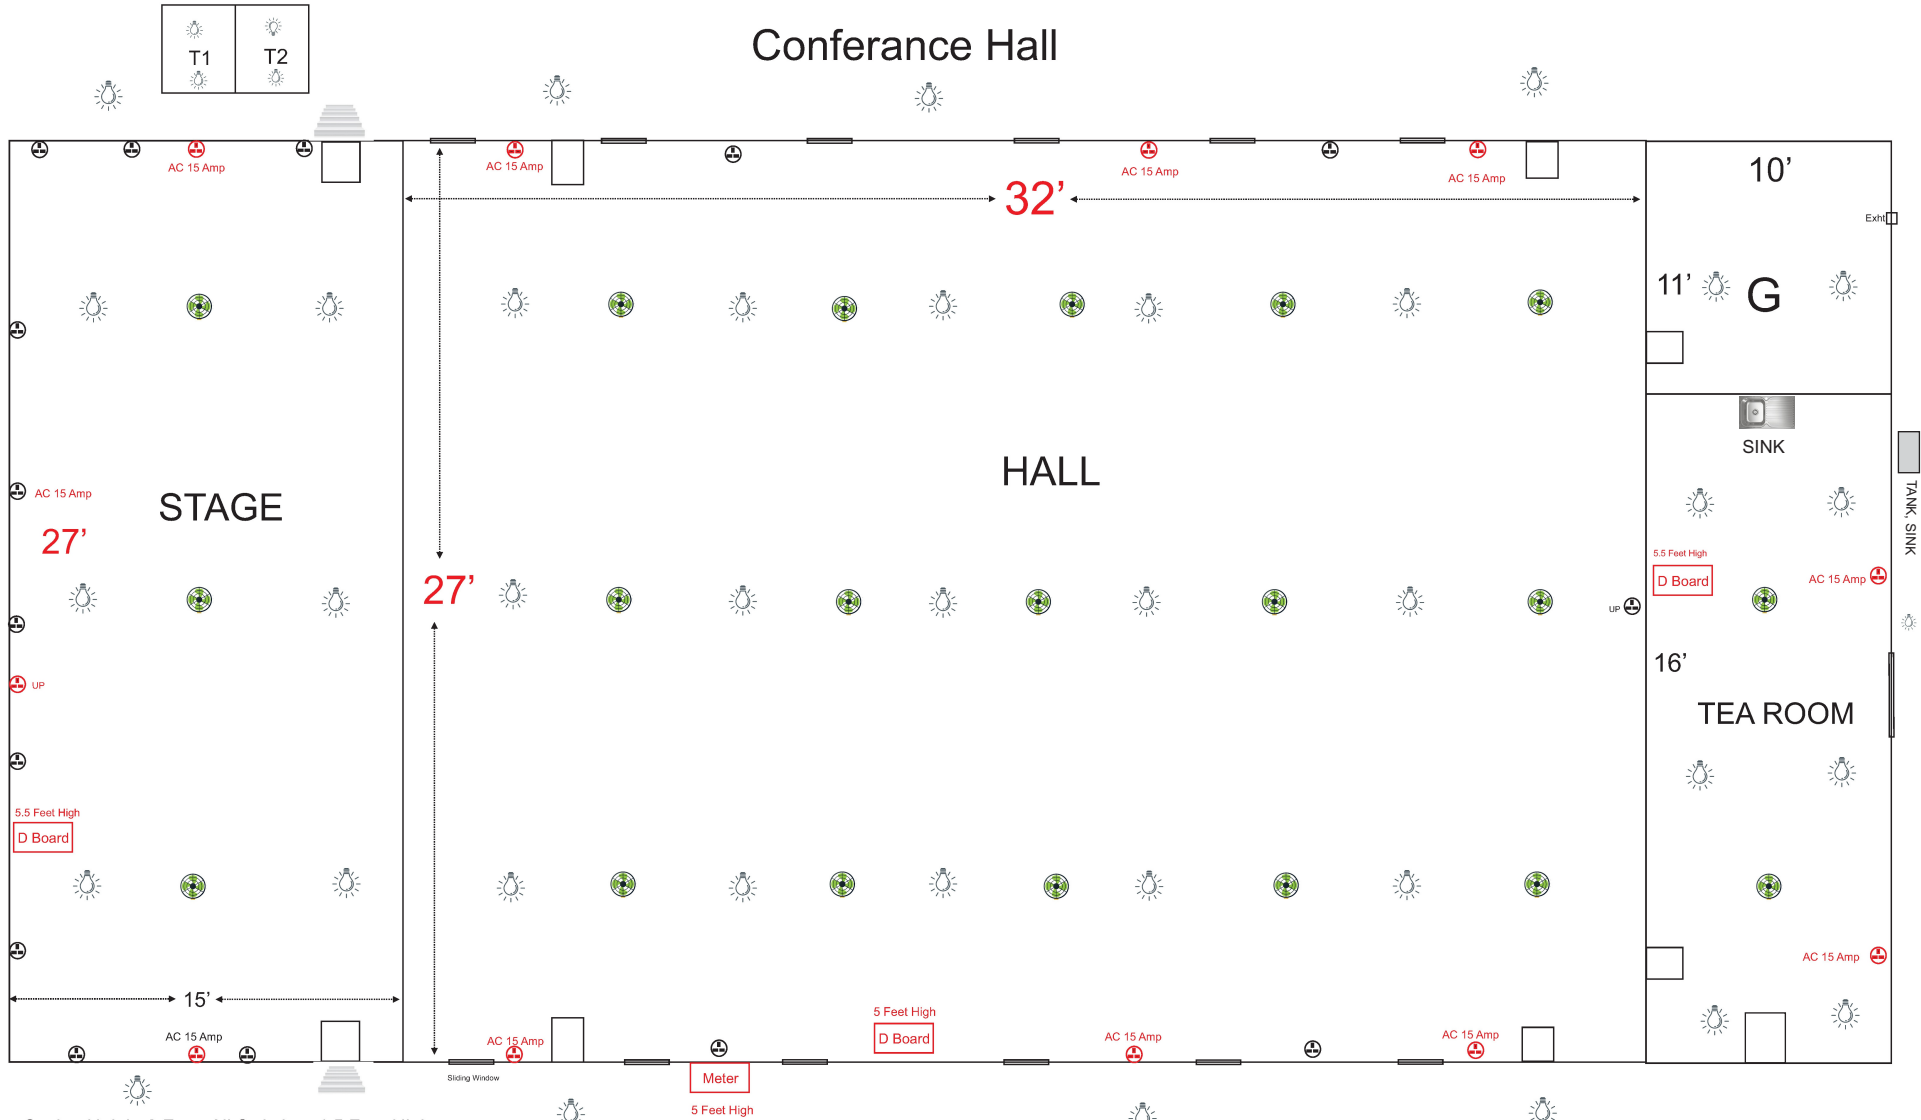

## Conference Hall

Socket Height 3 Feet, All Switches 4.5 Feet High  
 1 Single Phase Meter  
 6mm Cable  
 2.5mm Cable wiring  
 Sliding Window , Aluminium Door White.

Round Ceiling Light 30 w  
 COOL WHITE

SLIDING WINDOW

18000 BTU AC UNIT

OUT DOOR LIGHT 30 W

TILES : 16 " x 16 "

DATE : 16 OCT 2022