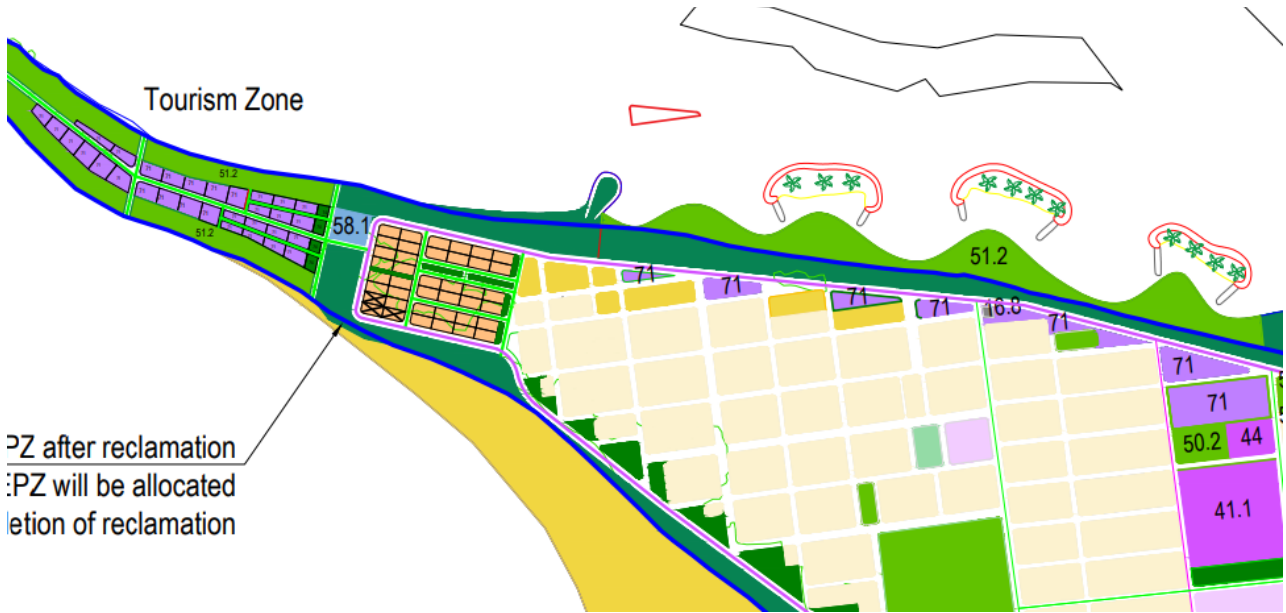

23 ޅަޔ 2024

بِسْمِ اللّٰهِ الرَّحْمٰنِ الرَّحِیْمِ

Secretariat of the Hoarafushi Council

Ha.Hoarafushi - Republic of Maldives

ދިވެހިރާއްޖޭގެ ޖުމްހޫރިއްޔާ ގުޅިގެން
ސަރުކާރުގެ ސިޔާސަތު ހިންގުމަށް ދަތުރުކުރަމެވެ.

ދިވެހިރާއްޖޭގެ ޖުމްހޫރިއްޔާ ގުޅިގެން ސަރުކާރުގެ ސިޔާސަތު ހިންގުމަށް ދަތުރުކުރަމެވެ.

SPORTS & RECREATION ZONE (RGB 97,194,0)

- 50 Sports Stadium/ Court
 - 50.1 Football Stadium
 - 50.2 Volleyball, Handball Court
- 51 Water Sports
 - 51.2 Water Sports area/ Beach
- 52 Parks and Open Spaces
 - 52.1 Children's Park
 - 52.2 Outdoor Gym
 - 52.3 Park / Open Space
- 53 Stage
 - 53.1 Open Stage
- 54 BBQ Area
 - 54.1 Barbecue Area