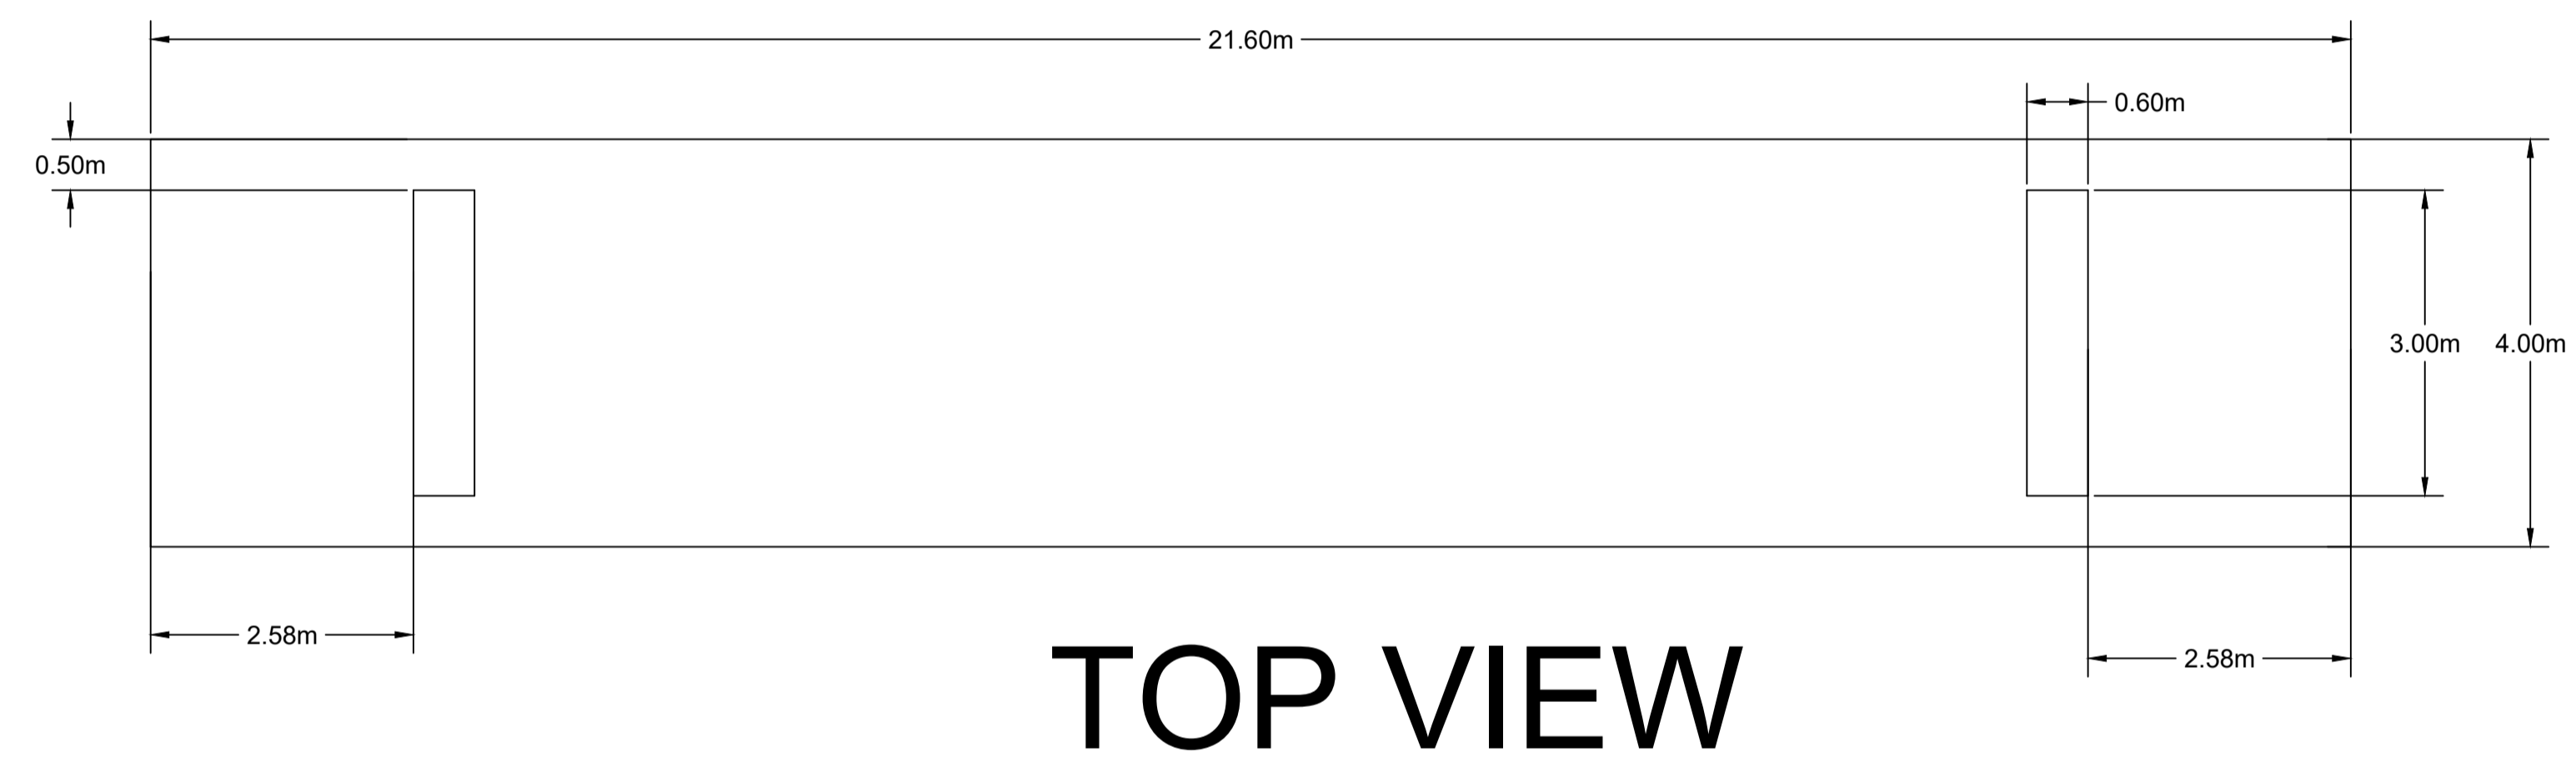

BULLET TANK FOUNDATION

BULLET TANK DETAILS (TANK 5)

TANK POSITION CHANGE (TANK 1 MOVE TO NEW POSITION)

CURRENT TANK AREA

SI NO	DESCRIPTION
1	2" BALL VALVE
2	2" BALL VALVE
3	2" BALL VALVE
4	4" BALL VALVE
5	2" BALL VALVE
6	2" BALL VALVE
7	4" HYDRAULIC VALVE
8	2" HYDRAULIC VALVE
9	2" HYDRAULIC VALVE
10	4" BALL VALVE