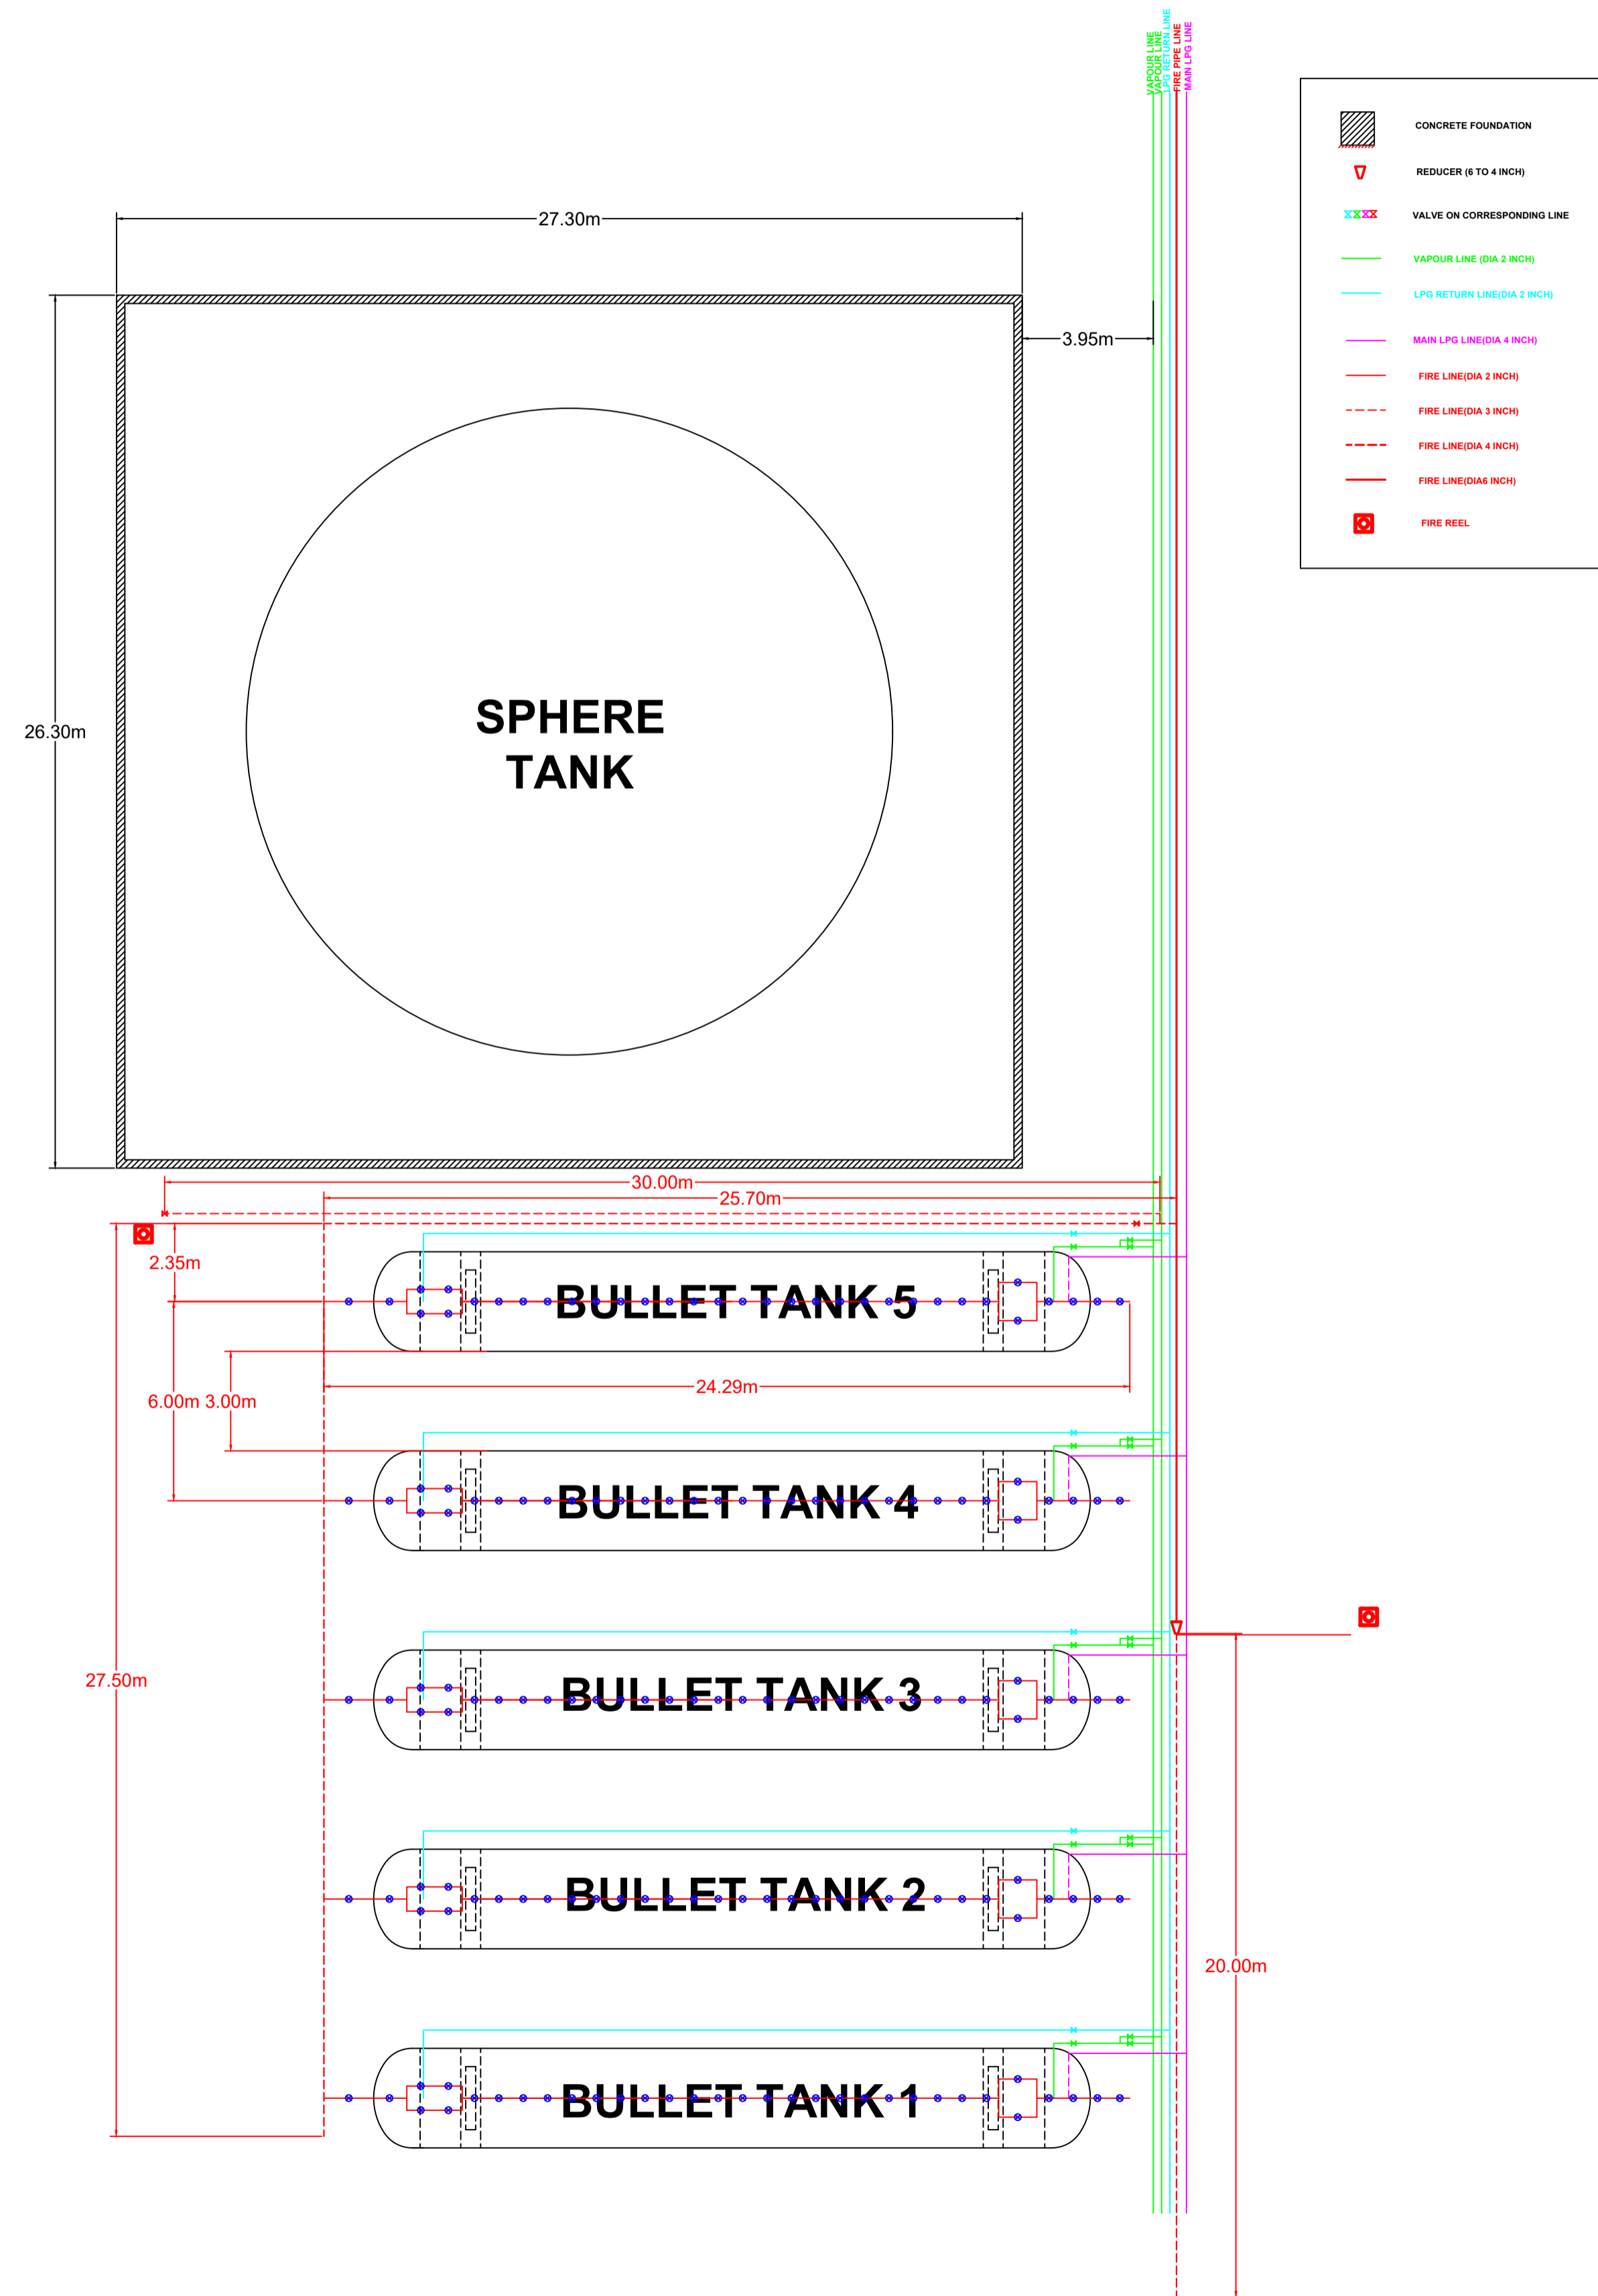

BULLET TANK FOUNDATION

BULLET TANK DETAILS (TANK 5)

TANK POSITION CHANGE (TANK 1 MOVE TO NEW POSITION)

CURRENT TANK AREA

SI NO	DESCRIPTION
1	2" BALL VALVE
2	2" BALL VALVE
3	2" BALL VALVE
4	4" BALL VALVE
5	2" BALL VALVE
6	2" BALL VALVE
7	4" HYDRAULIC VALVE
8	2" HYDRAULIC VALVE
9	2" HYDRAULIC VALVE
10	4" BALL VALVE