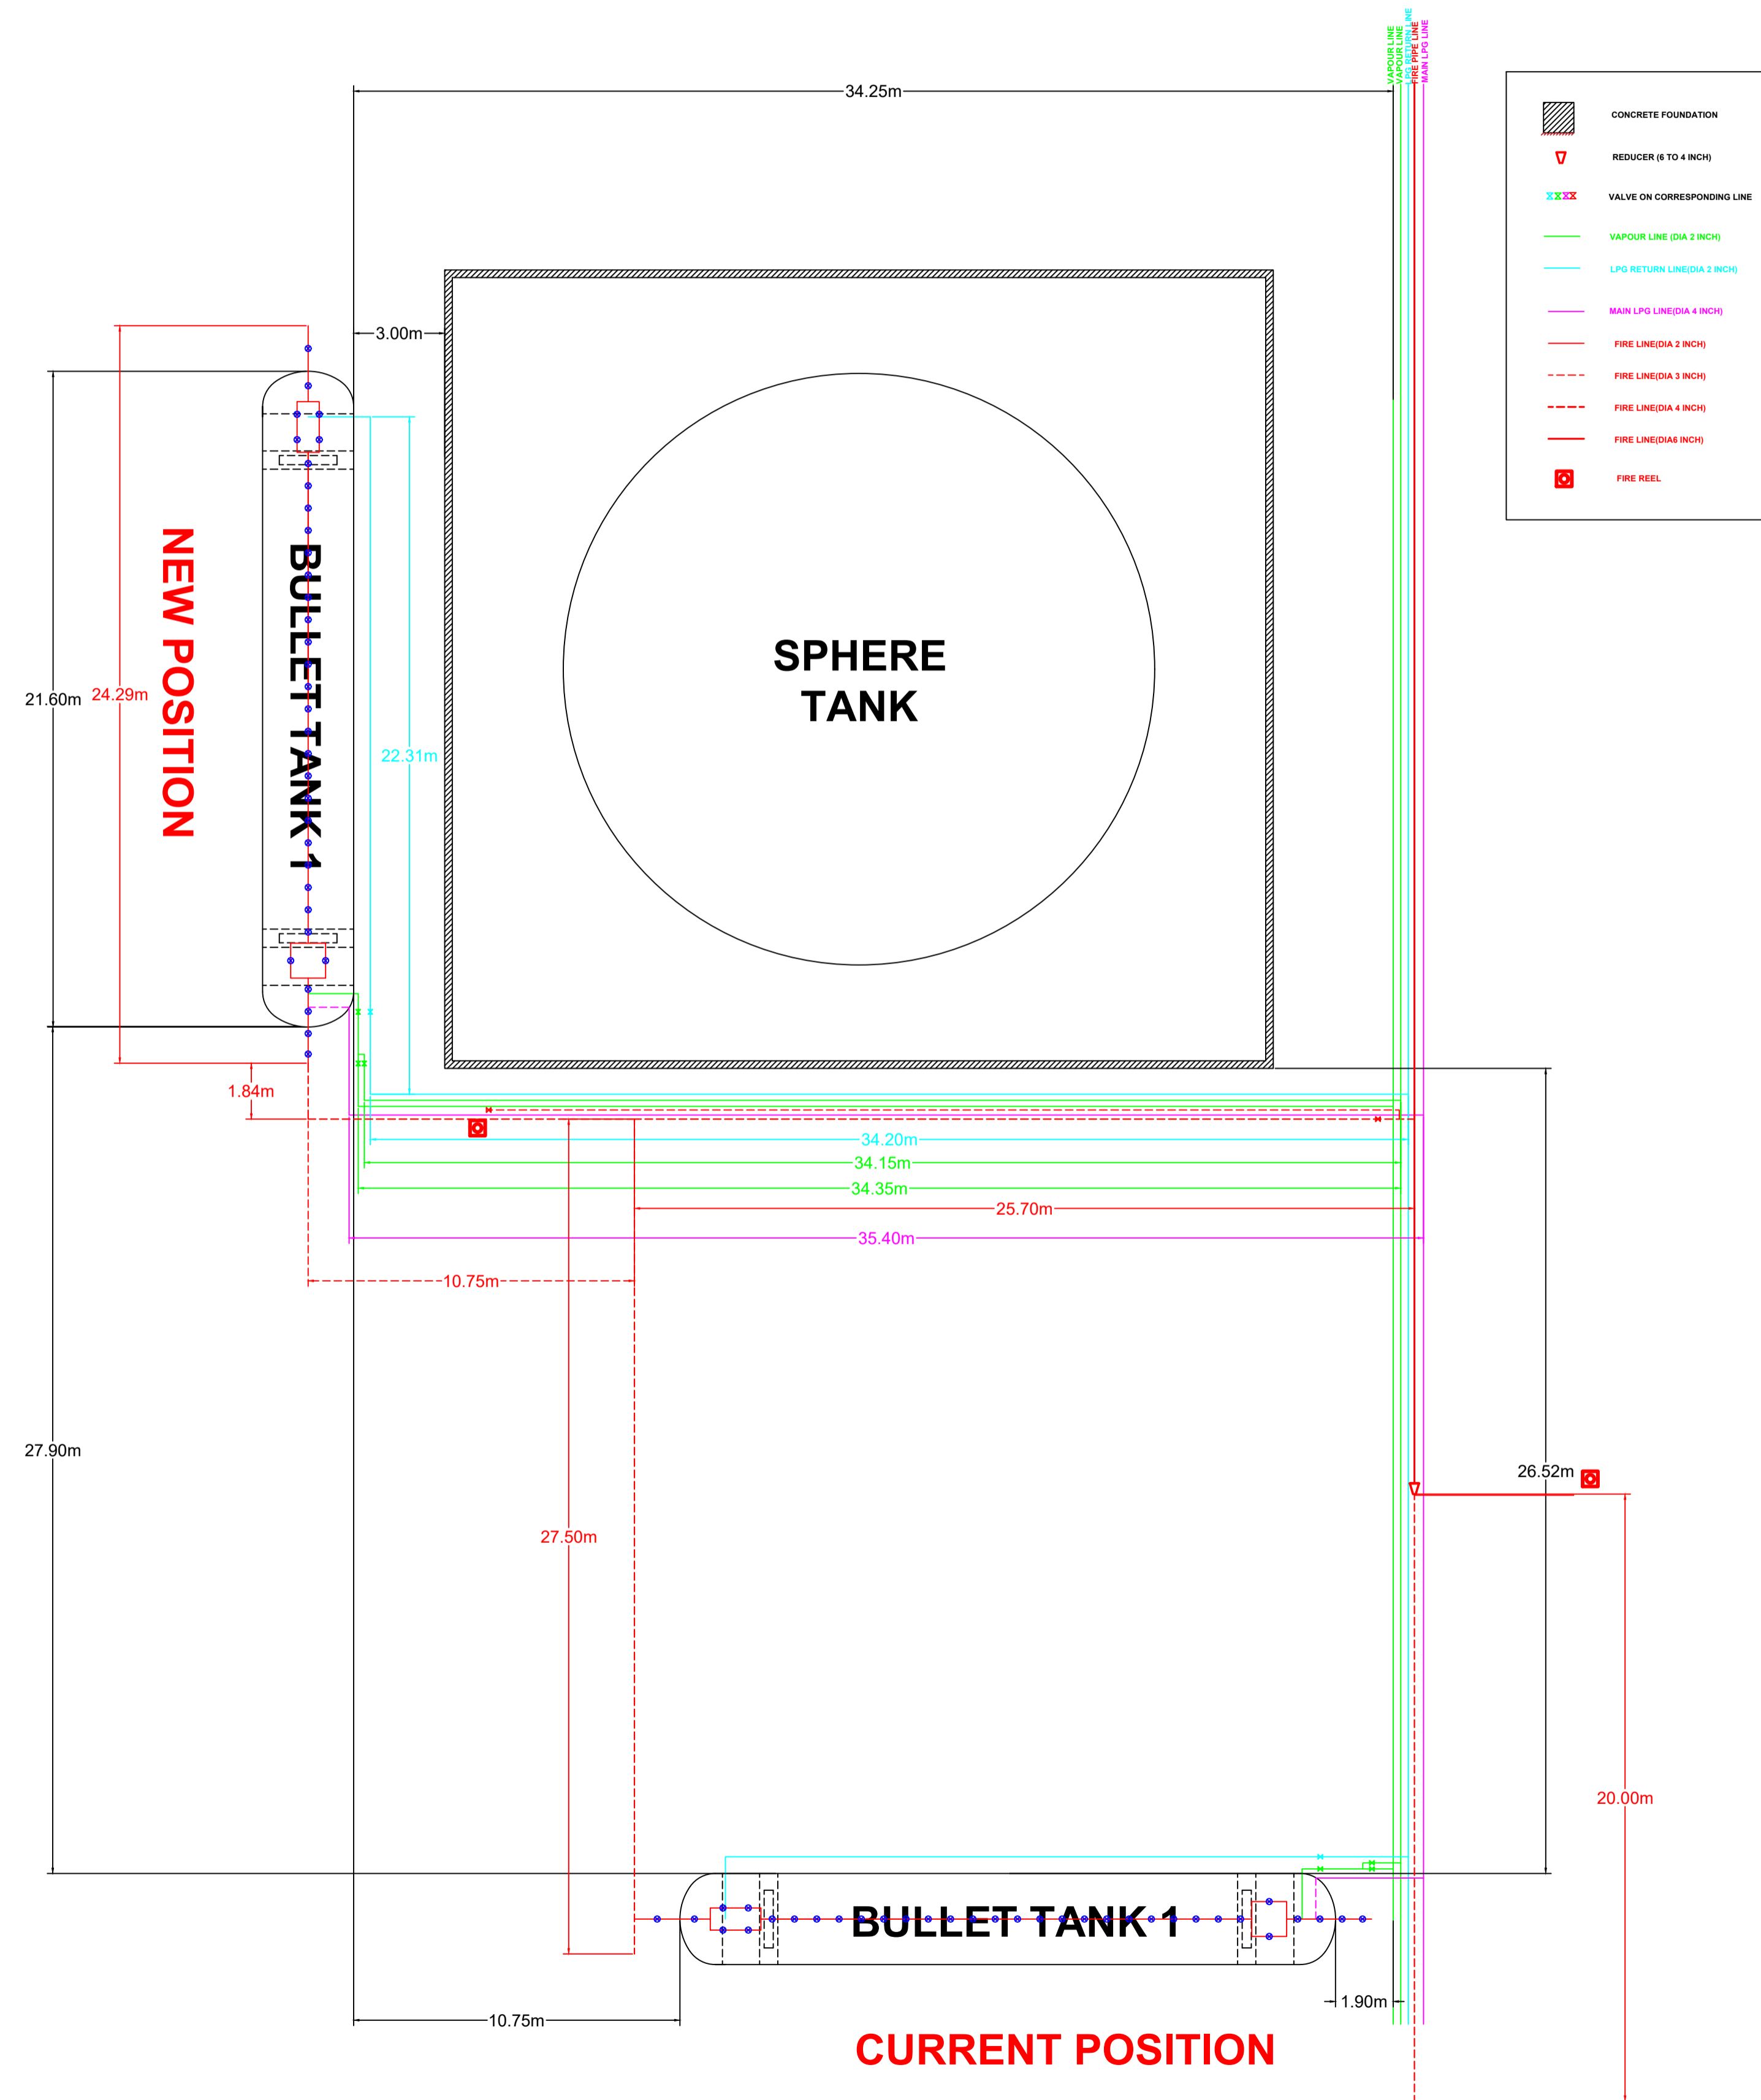

BULLET TANK FOUNDATION

BULLET TANK DETAILS (TANK 5)

TANK POSITION CHANGE (TANK 1 MOVE TO NEW POSITION)

CURRENT TANK AREA

SI NO	DESCRIPTION
1	2" BALL VALVE
2	2" BALL VALVE
3	2" BALL VALVE
4	4" BALL VALVE
5	2" BALL VALVE
6	2" BALL VALVE
7	4" HYDRAULIC VALVE
8	2" HYDRAULIC VALVE
9	2" HYDRAULIC VALVE
10	4" BALL VALVE