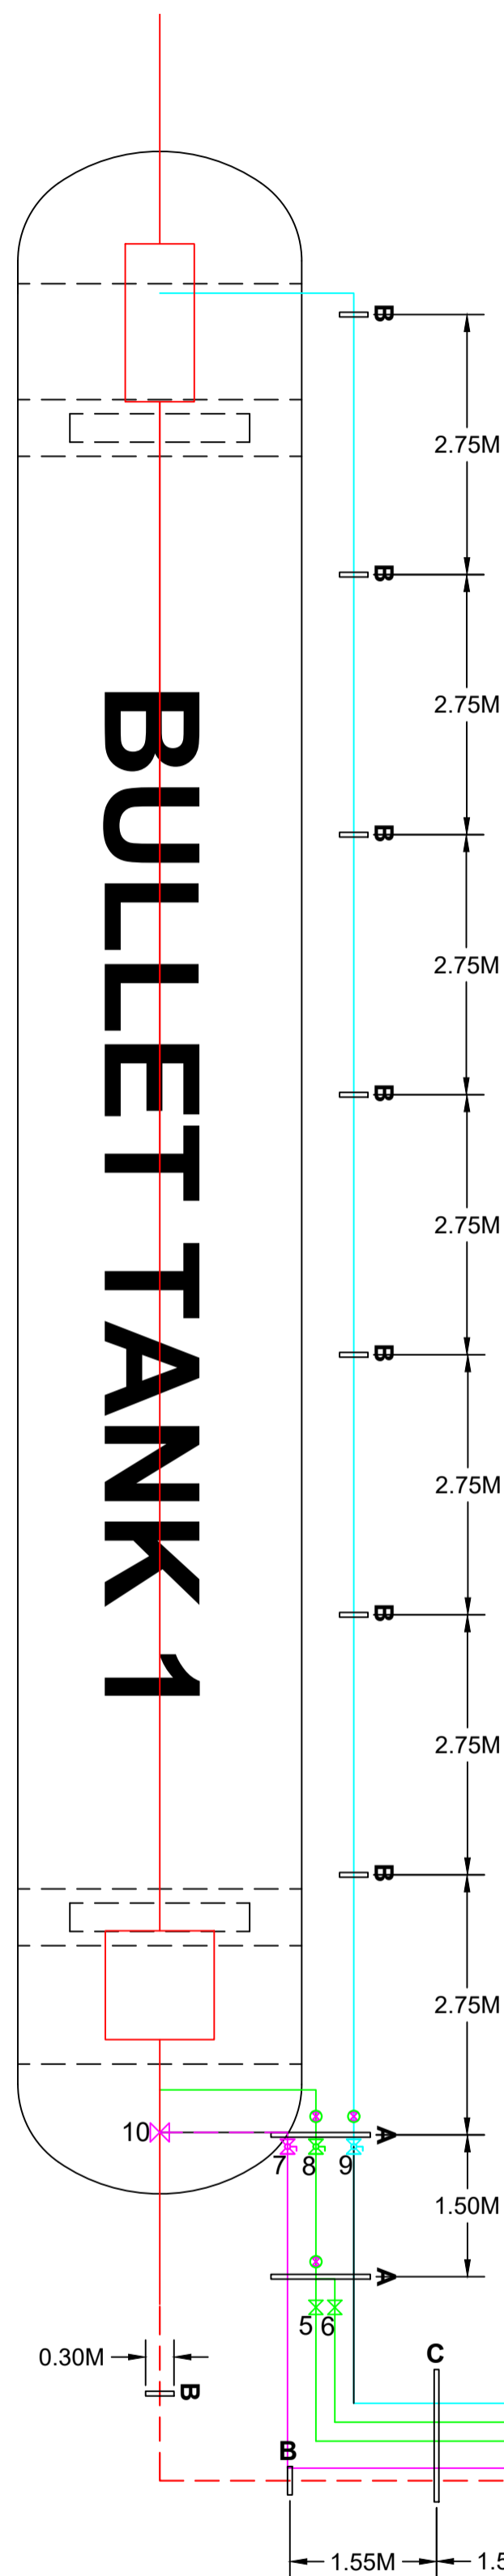

BULLET TANK FOUNDATION

BULLET TANK DETAILS (TANK 5)

TANK POSITION CHANGE (TANK 1 MOVE TO NEW POSITION)

CURRENT TANK AREA

SI NO	DESCRIPTION
1	2" BALL VALVE
2	2" BALL VALVE
3	2" BALL VALVE
4	4" BALL VALVE
5	2" BALL VALVE
6	2" BALL VALVE
7	4" HYDRAULIC VALVE
8	2" HYDRAULIC VALVE
9	2" HYDRAULIC VALVE
10	4" BALL VALVE