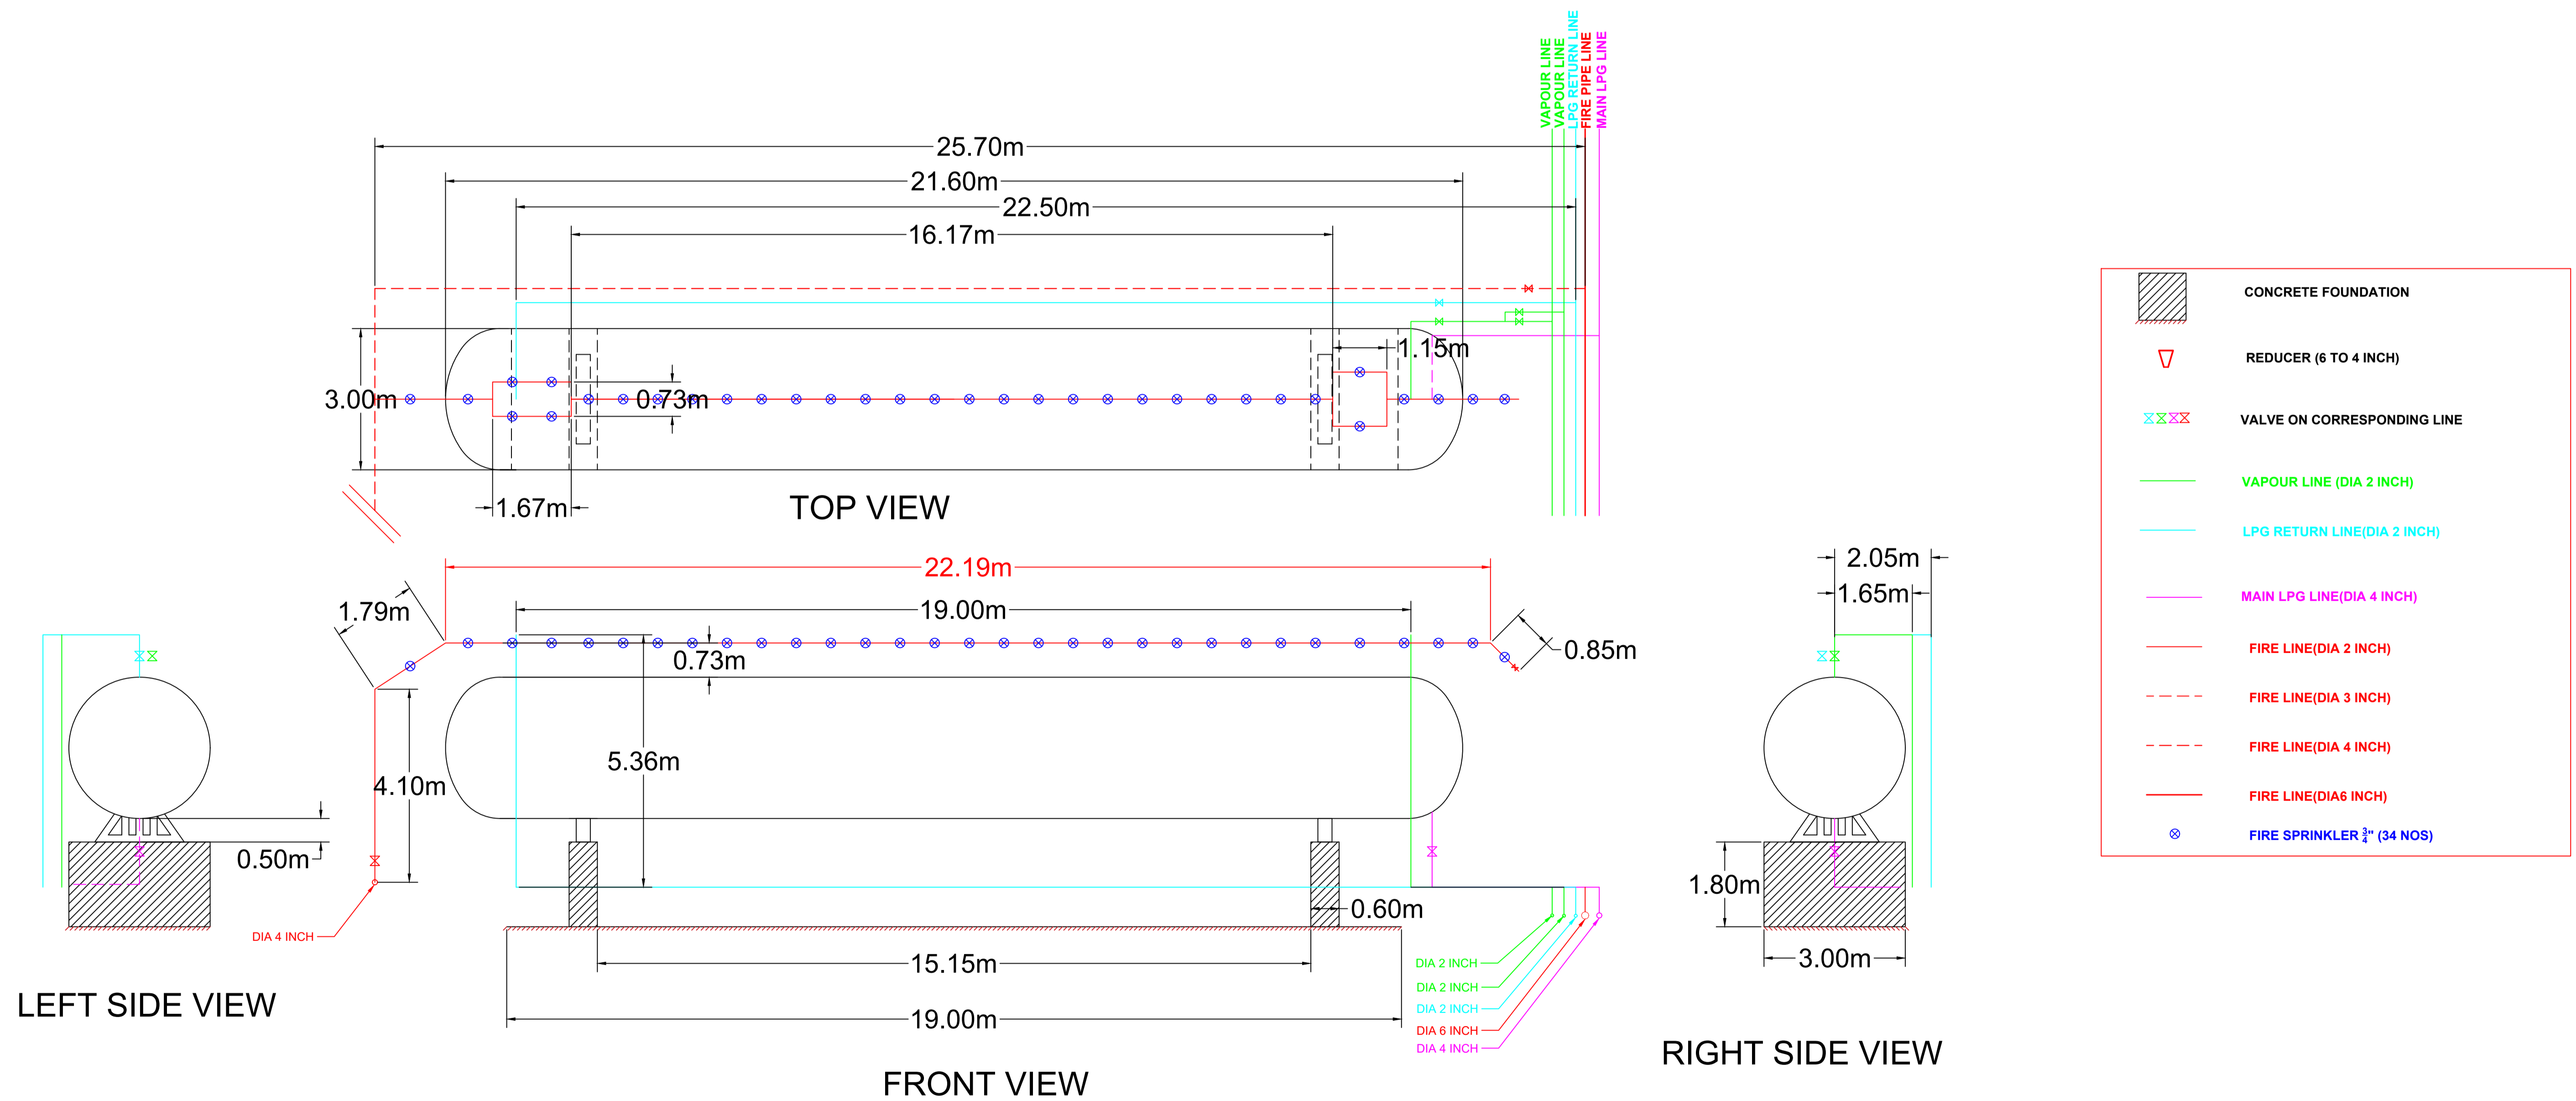

BULLET TANK FOUNDATION

BULLET TANK DETAILS (TANK 5)

TANK POSITION CHANGE (TANK 1 MOVE TO NEW POSITION)

CURRENT TANK AREA

SI NO	DESCRIPTION
1	2" BALL VALVE
2	2" BALL VALVE
3	2" BALL VALVE
4	4" BALL VALVE
5	2" BALL VALVE
6	2" BALL VALVE
7	4" HYDRAULIC VALVE
8	2" HYDRAULIC VALVE
9	2" HYDRAULIC VALVE
10	4" BALL VALVE