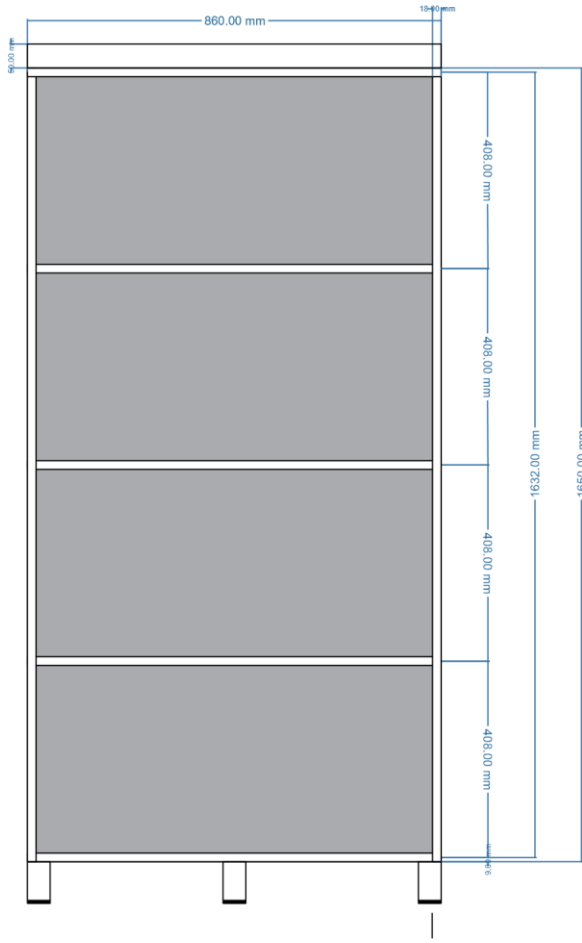

RACK DETAILED DRAWING

FRONT

SIDE

SHELVES

Adjustable SS
Round Leg