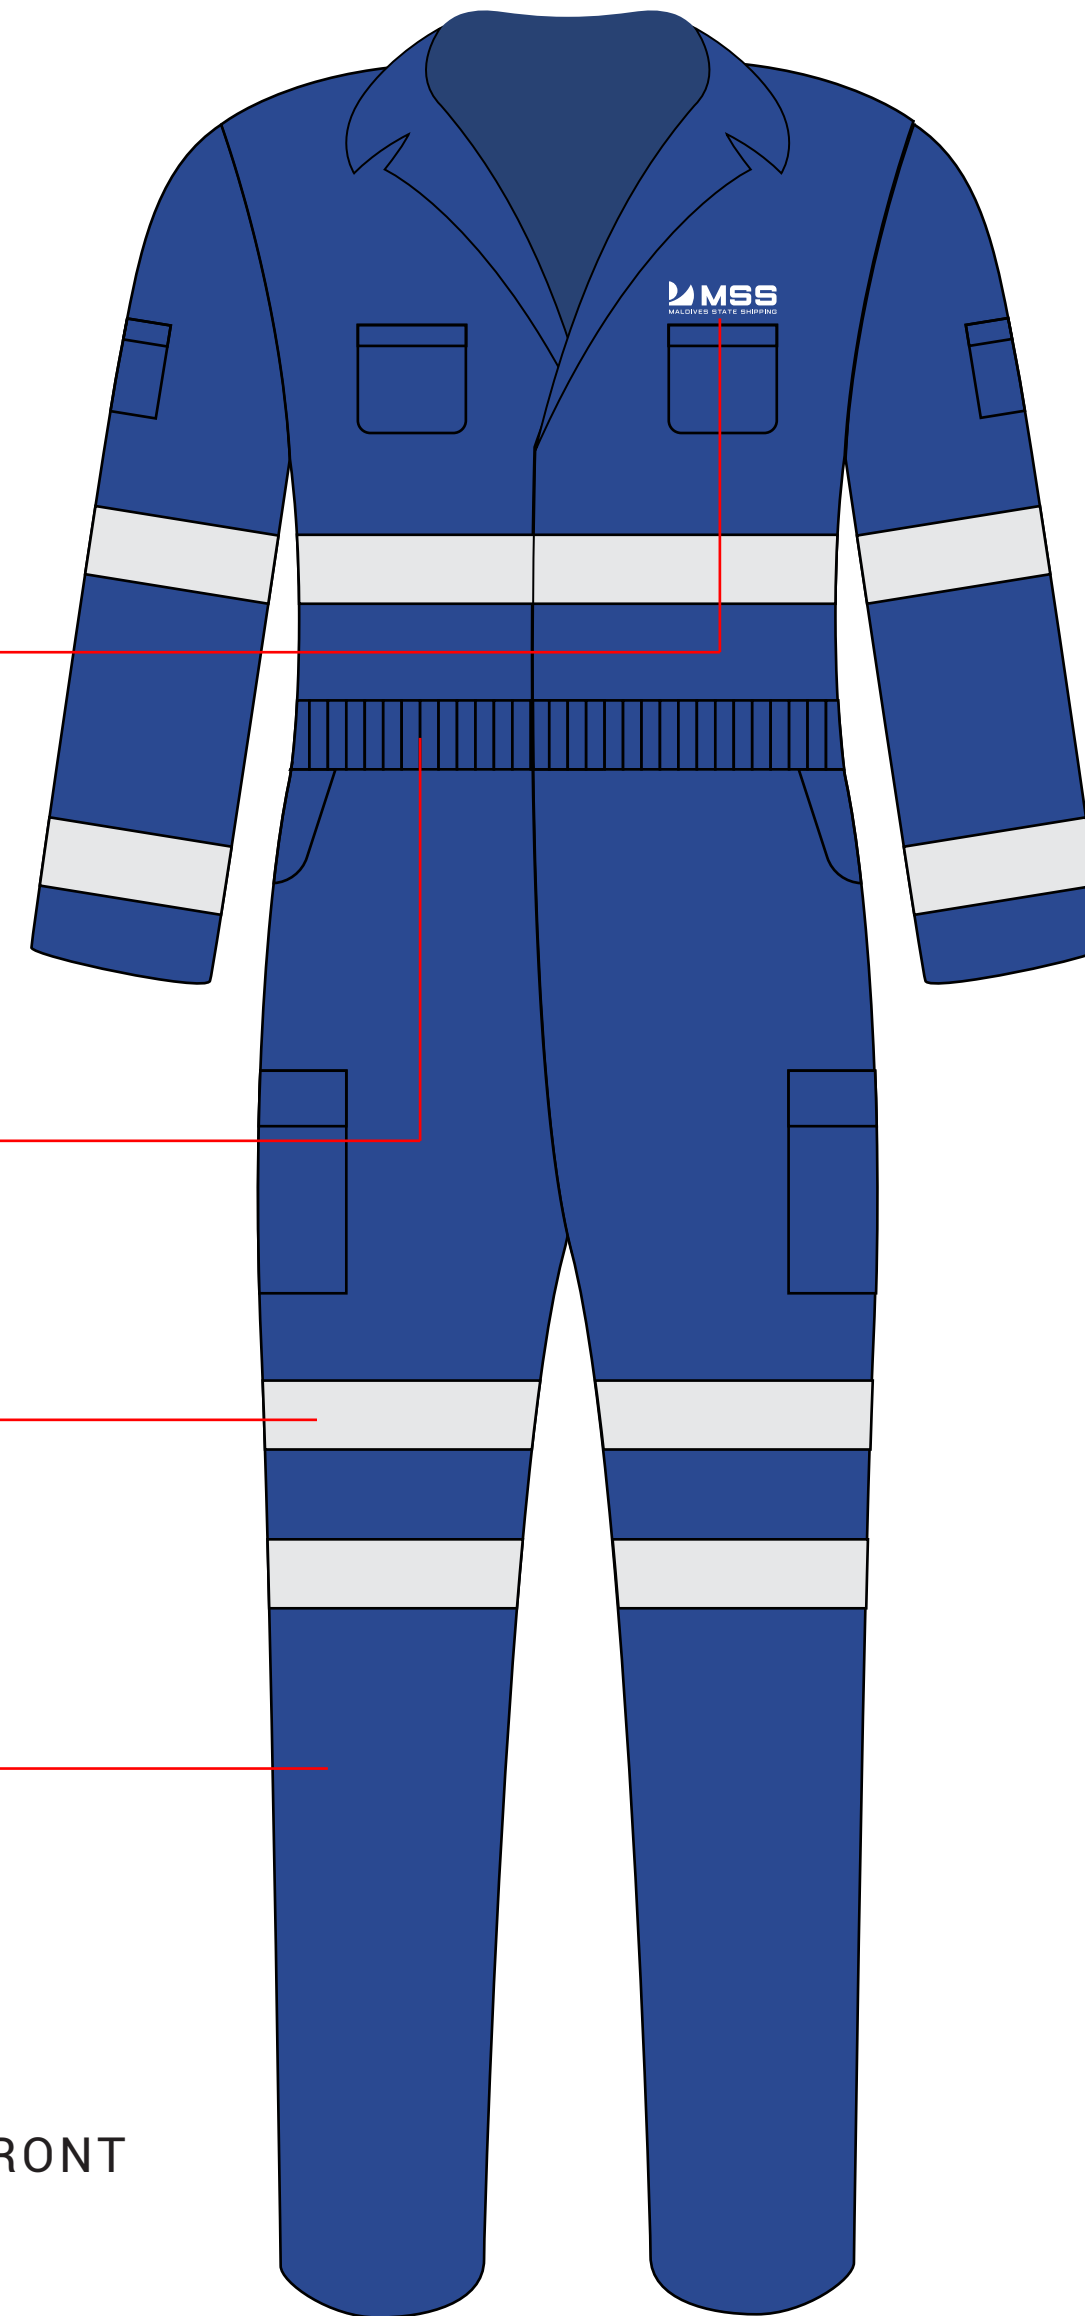

BOILER SUIT

Printed Logo
Colour: White
Size:
Height 0.6"
Width 2"

Elastic on both sides

High visibility tape

Colour: #2A4992
C90 M75 Y0 K15
R42 G73 B146

FRONT

Printed Logo
Colour: White
Size:
Height 3.16"
Width 10.5"

BACK

BOILER SUIT

Printed Logo
 Colour: White
 Size:
 Height 0.6"
 Width 2"

Elastic on both sides

High visibility tape

Colour: White

Printed Logo
 Size:
 Height 3.5"
 Width 1.05"

FRONT