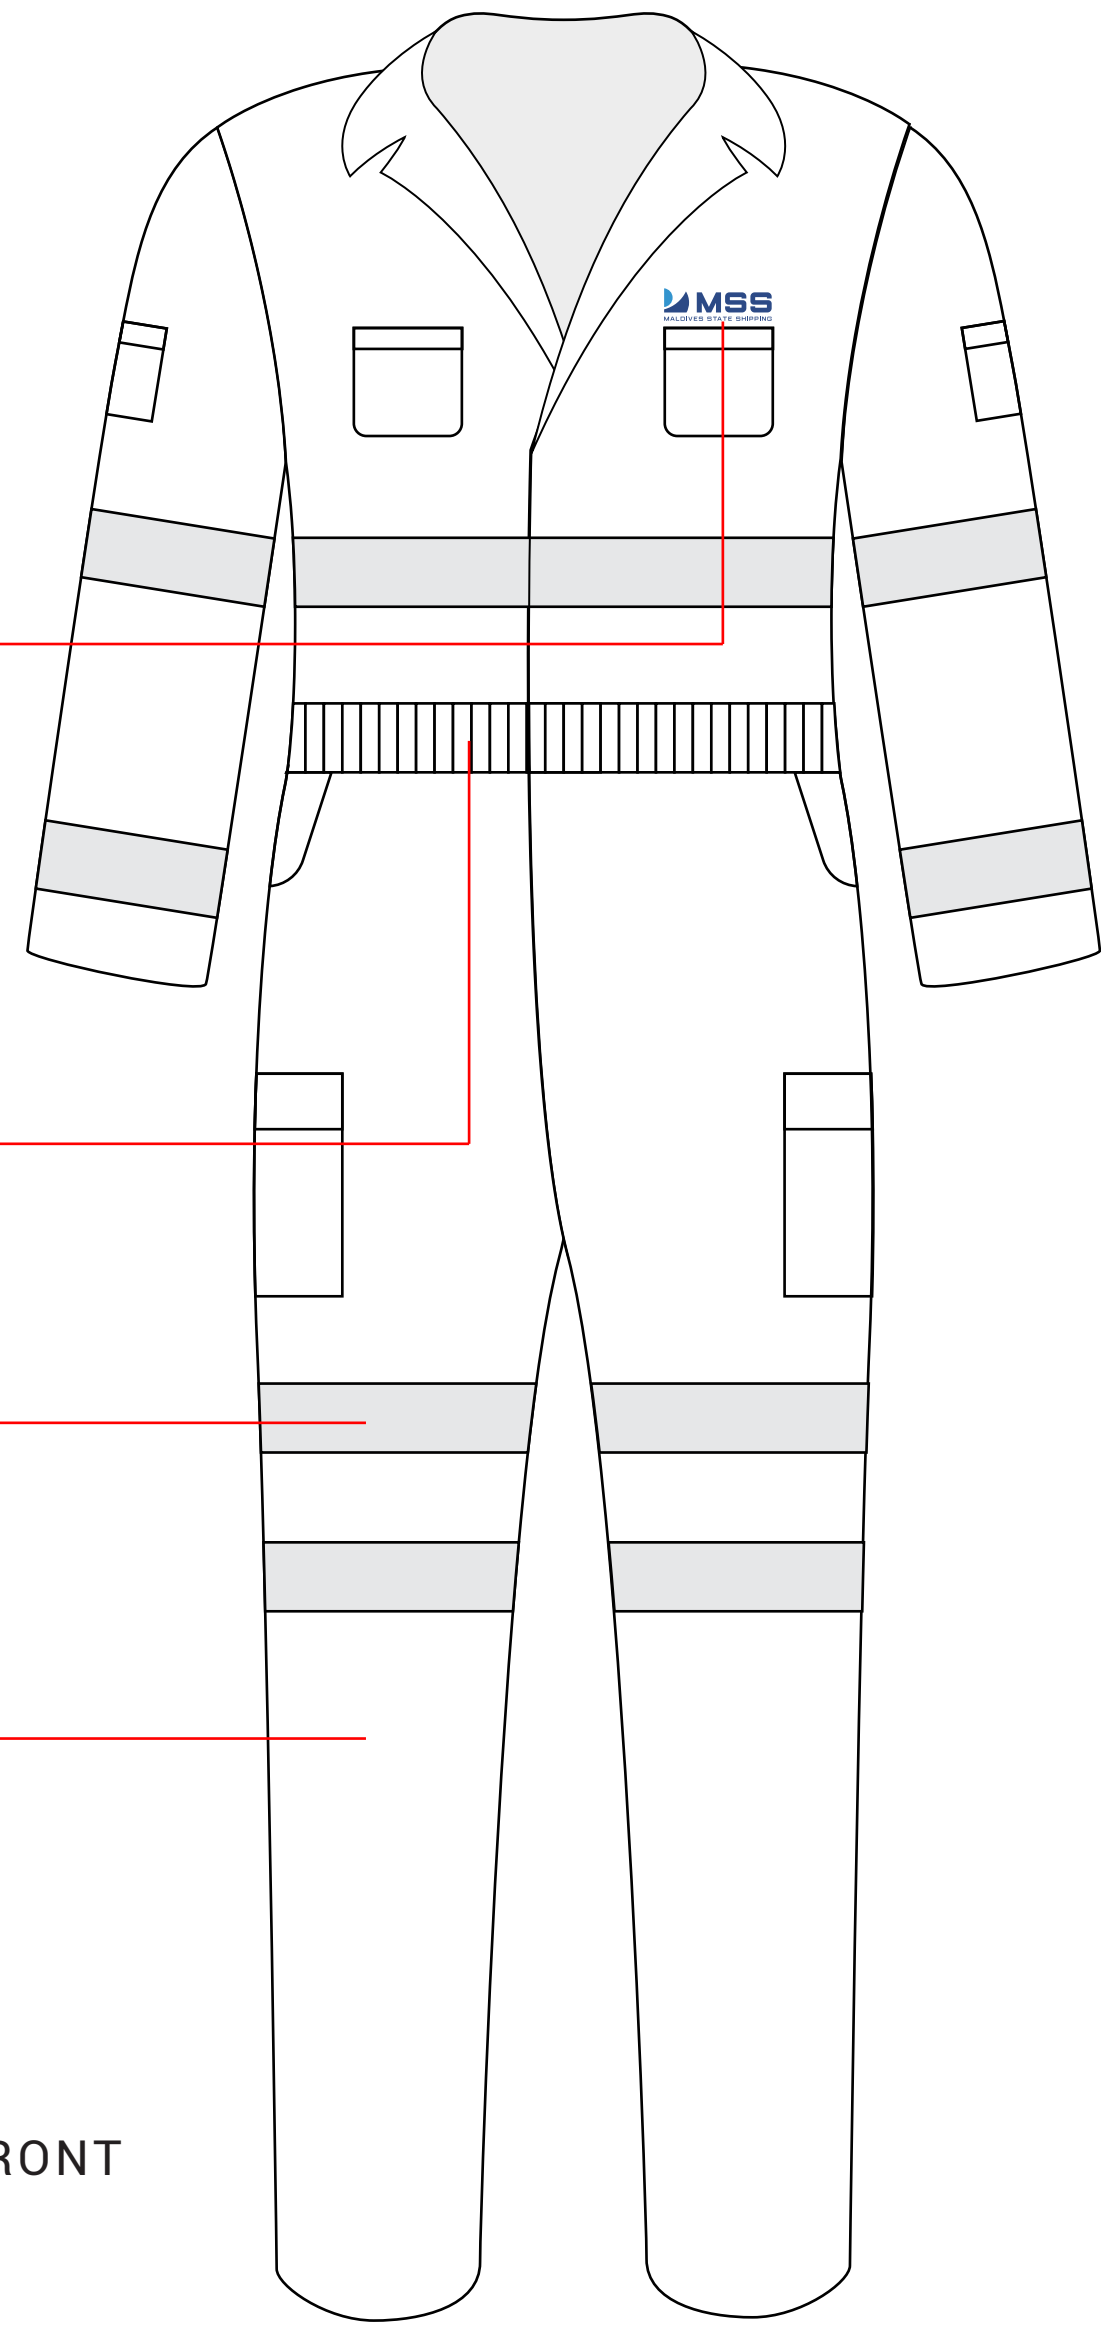

BOILER SUIT

Printed Logo
Colour: White
Size:
Height 0.6"
Width 2"

Elastic on both sides

High visibility tape

Colour: #2A4992
C90 M75 Y0 K15
R42 G73 B146

FRONT

Printed Logo
Colour: White
Size:
Height 3.16"
Width 10.5"

BACK

BOILER SUIT

Printed Logo
 Colour: White
 Size:
 Height 0.6"
 Width 2"

Elastic on both sides

High visibility tape

Colour: White

Printed Logo
 Size:
 Height 3.5"
 Width 1.05"

FRONT