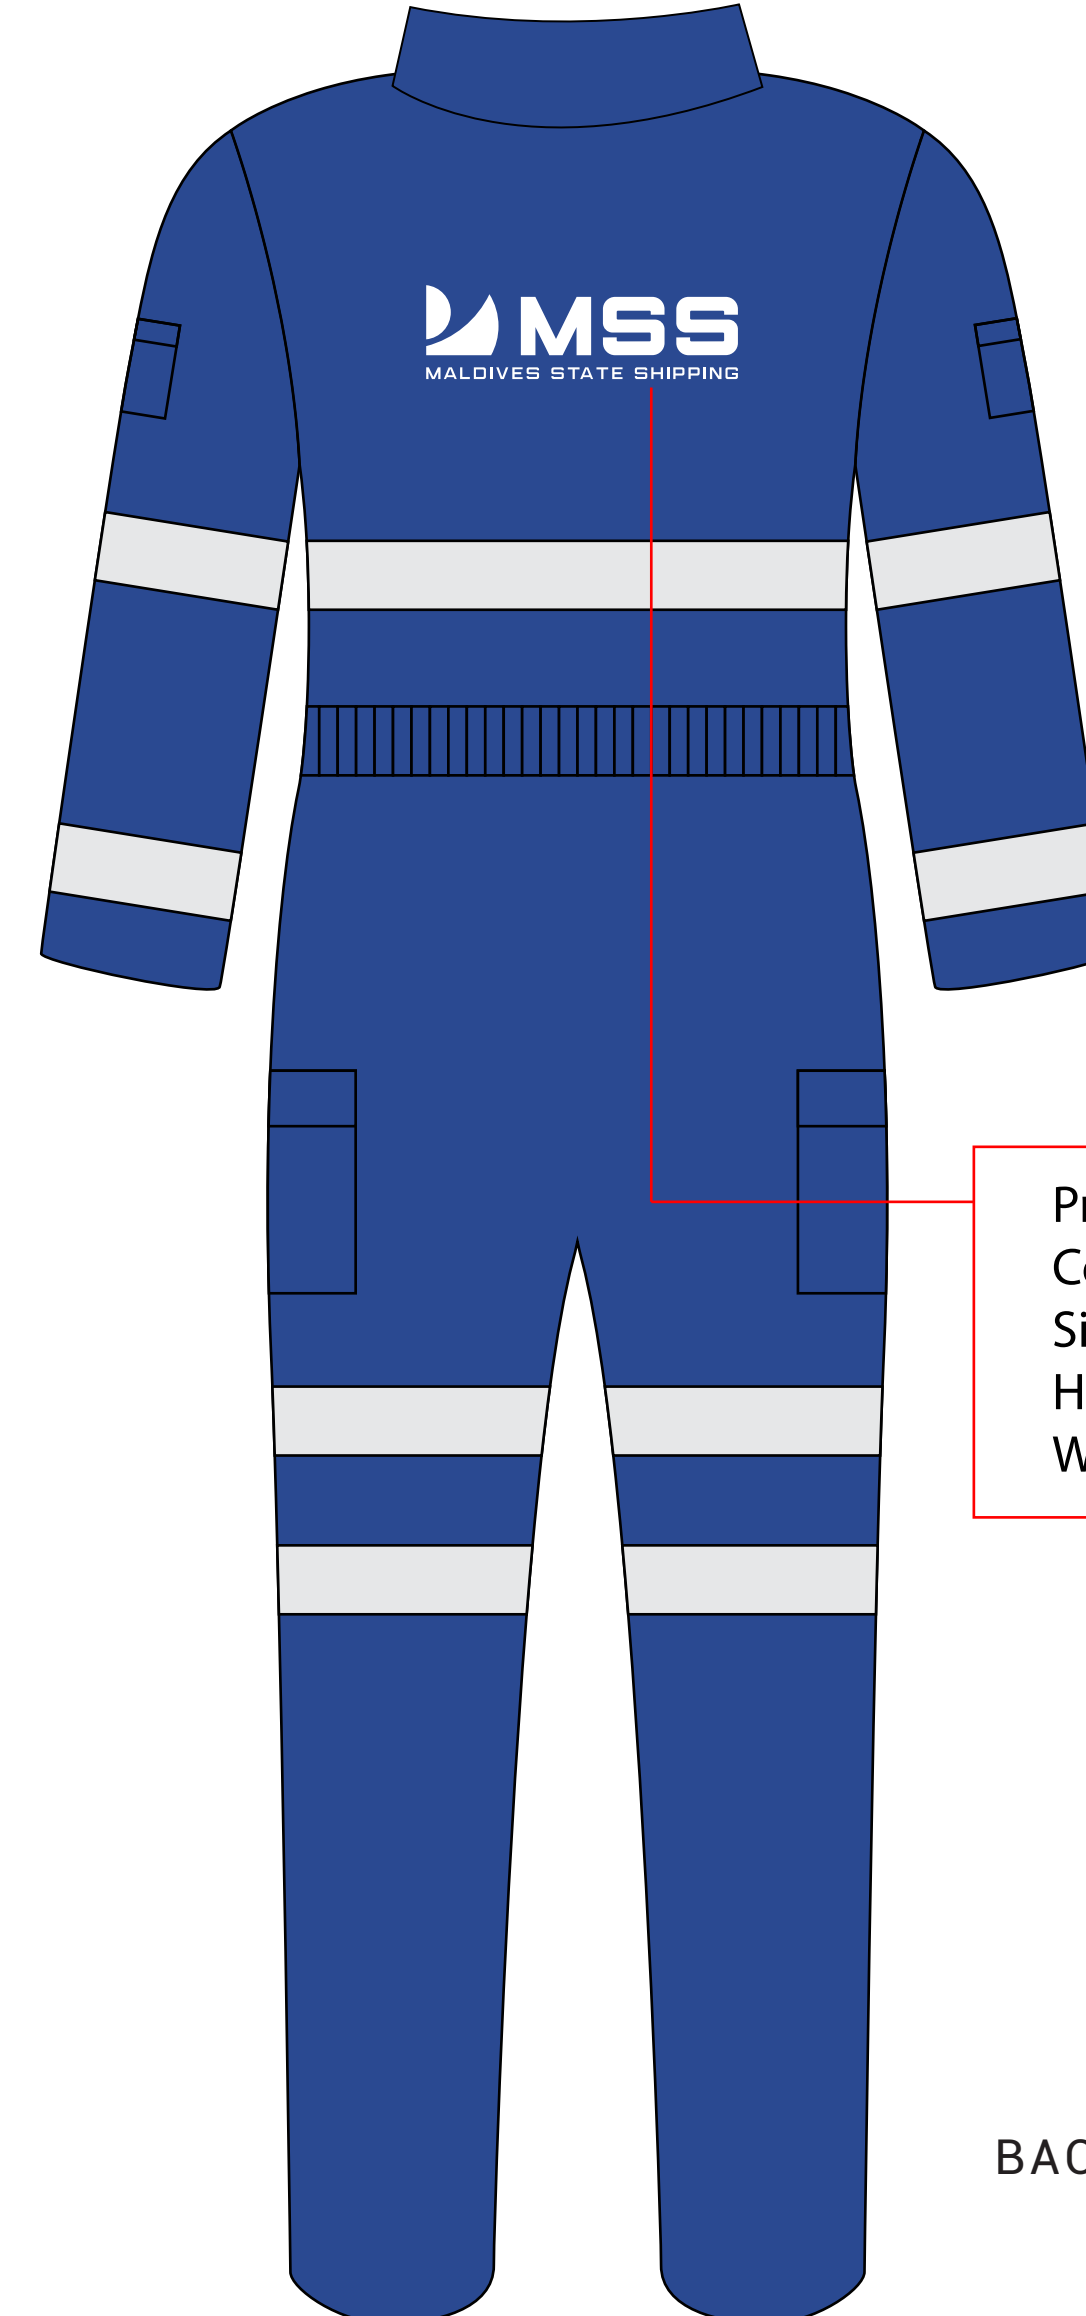

BOILER SUIT

Printed Logo
Colour: White
Size:
Height 0.6"
Width 2"

Elastic on both sides

High visibility tape

Colour: #2A4992
C90 M75 Y0 K15
R42 G73 B146

FRONT

Printed Logo
Colour: White
Size:
Height 3.16"
Width 10.5"

BACK

BOILER SUIT

Printed Logo
 Colour: White
 Size:
 Height 0.6"
 Width 2"

Elastic on both sides

High visibility tape

Colour: White

Printed Logo
 Size:
 Height 3.5"
 Width 1.05"

FRONT