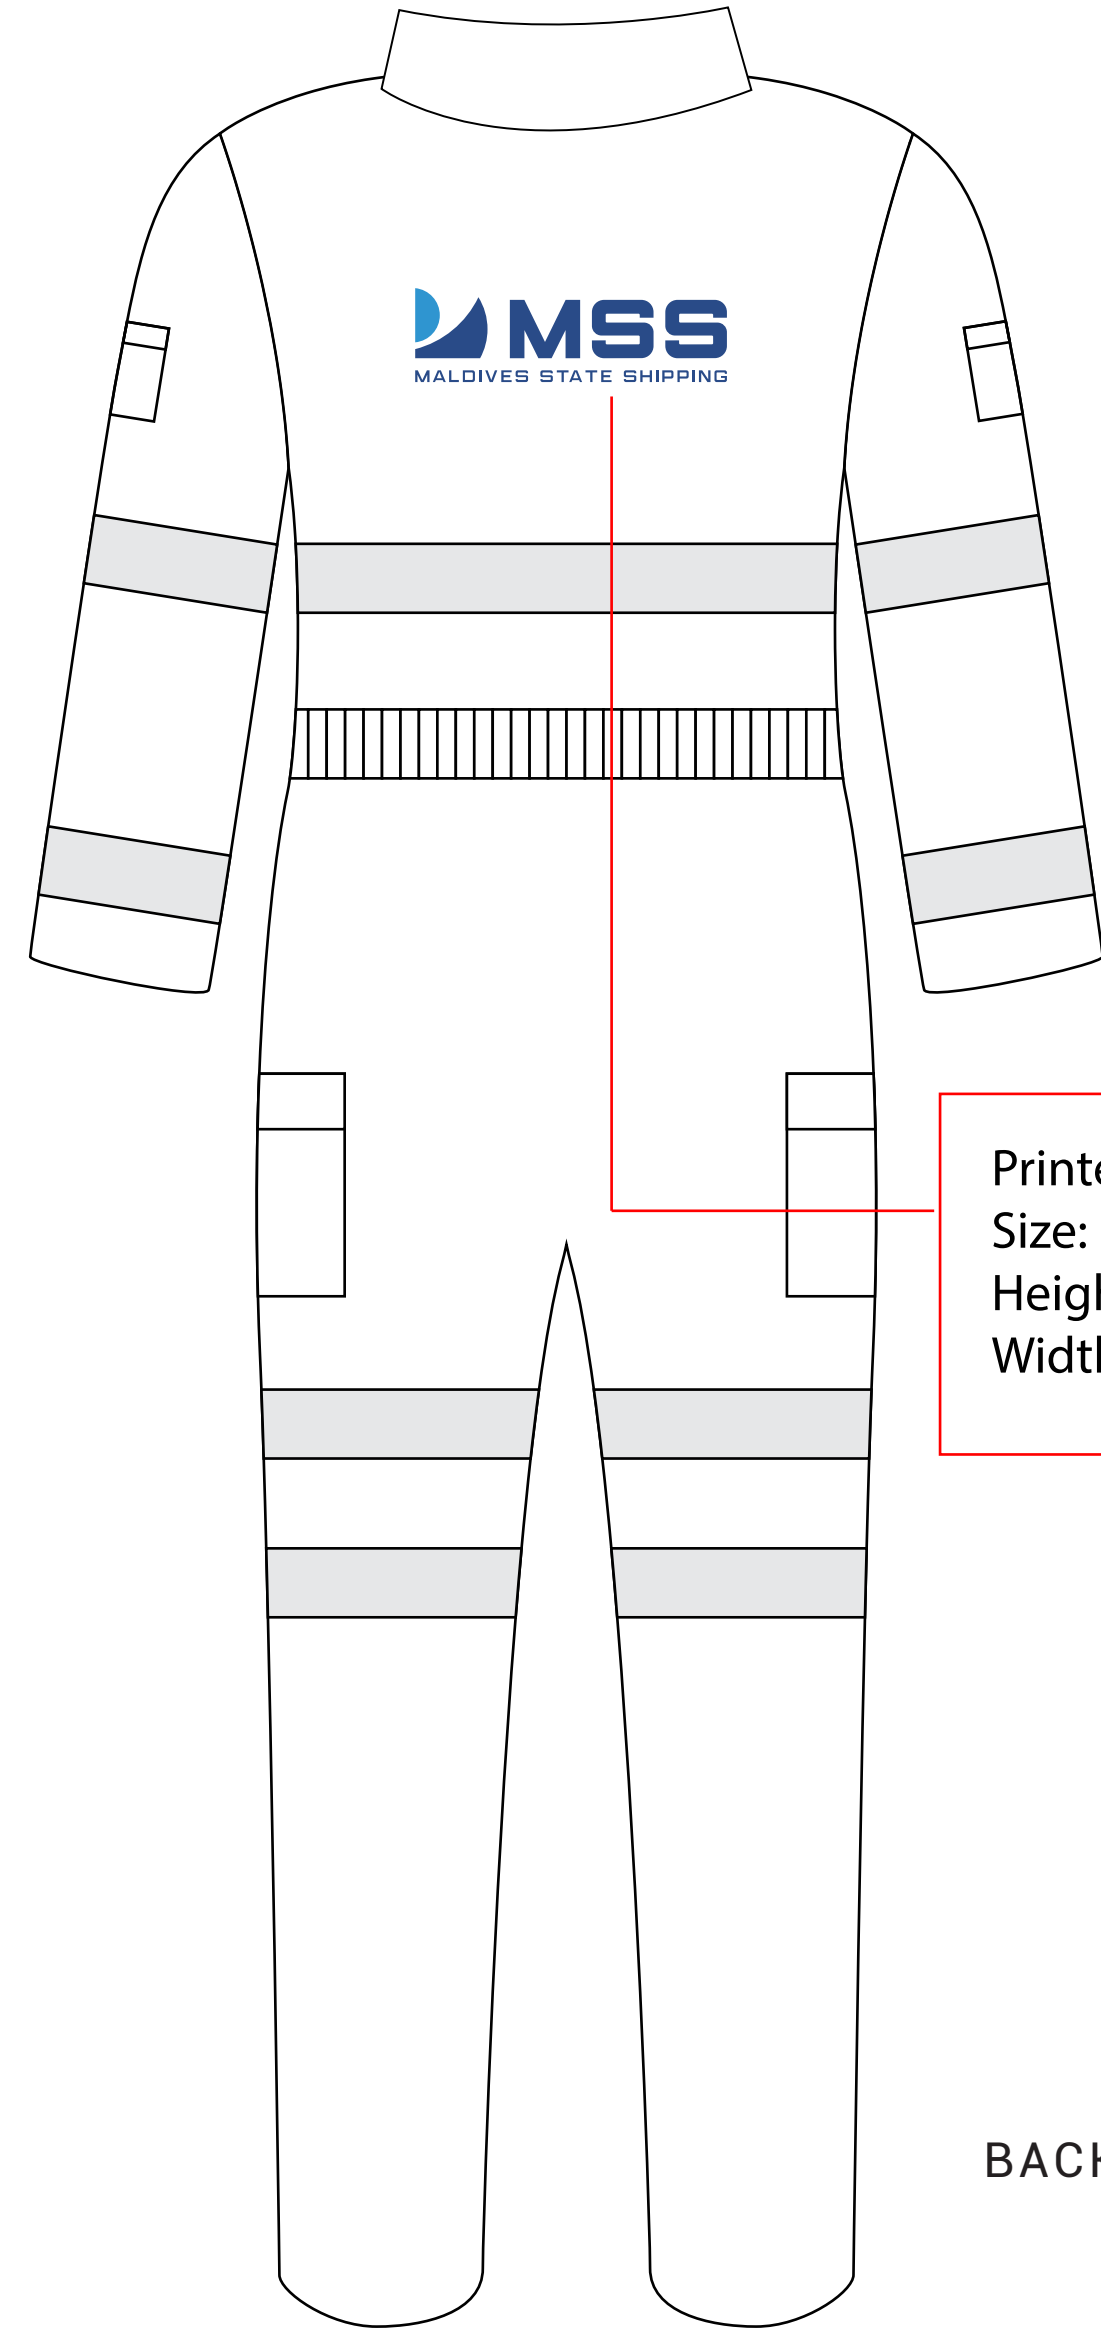

BOILER SUIT

Printed Logo
Colour: White
Size:
Height 0.6"
Width 2"

Elastic on both sides

High visibility tape

Colour: #2A4992
C90 M75 Y0 K15
R42 G73 B146

FRONT

Printed Logo
Colour: White
Size:
Height 3.16"
Width 10.5"

BACK

BOILER SUIT

Printed Logo
 Colour: White
 Size:
 Height 0.6"
 Width 2"

Elastic on both sides

High visibility tape

Colour: White

Printed Logo
 Size:
 Height 3.5"
 Width 1.05"

FRONT