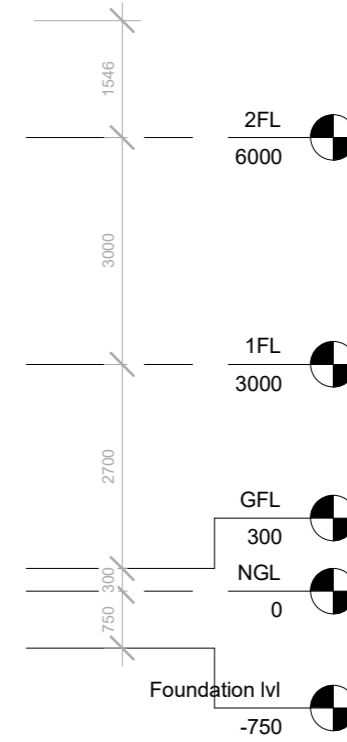

Incinerator shed

Hdh.Kulhudhufushi

29 April 2019

1 Front elevation
1 : 100

2 Side elevation
1 : 100

① Section X
1 : 100

② Section Y
1 : 100

1 3D1

2 3D2

1 Downpipe detail
1 : 20

2 Roofing detail
1 : 20

-  Ceiling mounted indoor
-  Ceiling mounted outdoor
-  Ceiling recessed indoor
-  Wall mounted indoor
-  Wall mounted outdoor

-  Panel board
-  Distribution board
-  13A Single gang indoor socket
-  13A Single gang outdoor socket
-  15A Single gang indoor socket
-  15A Single gang outdoor socket
-  13A Double gang indoor socket
-  13A Double gang outdoor socket
-  15A Double gang indoor socket
-  15A Double gang outdoor socket
-  13A Triple gang indoor socket
-  13A Triple gang outdoor socket
-  13A Four gang indoor socket
-  13A Four gang outdoor socket

-  Single gang one way indoor switch
-  Single gang one way outdoor switch
-  Single gang two way indoor switch
-  Double gang one way indoor switch
-  Double gang one way outdoor switch
-  Double gang two way indoor switch
-  Triple gang one way indoor switch
-  Triple gang one way outdoor switch
-  Triple gang two way indoor switch
-  Four gang one way indoor switch
-  Four gang one way outdoor switch
-  Four gang two way indoor switch