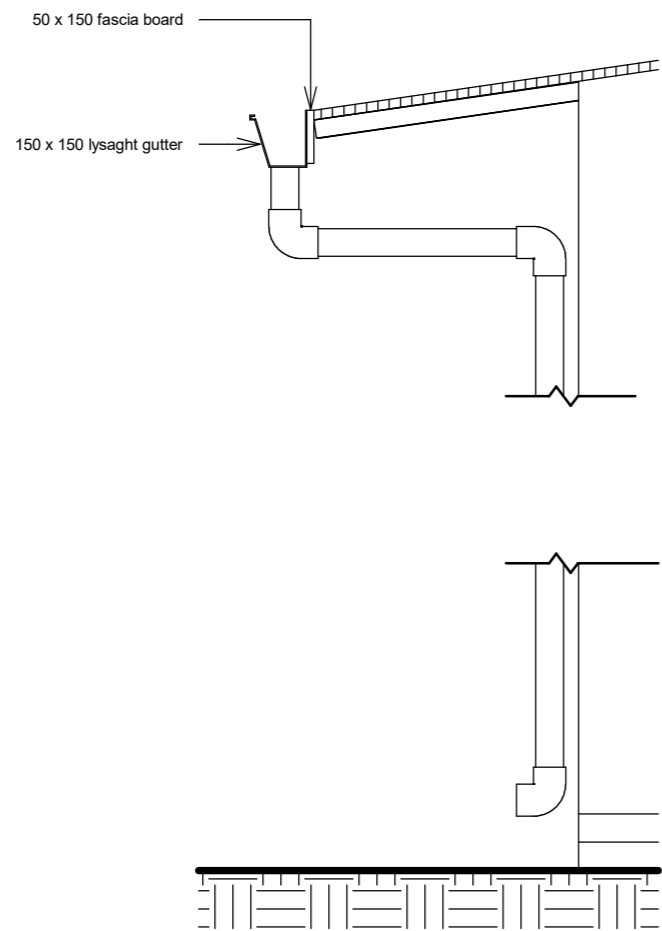

Incinerator shed

Hdh.Kulhudhufushi

29 April 2019

1 Front elevation
1 : 100

2 Side elevation
1 : 100

① Section X
1 : 100

② Section Y
1 : 100

1 3D1

2 3D2

1 Downpipe detail
1 : 20

2 Roofing detail
1 : 20

-  Ceiling mounted indoor
-  Ceiling mounted outdoor
-  Ceiling recessed indoor
-  Wall mounted indoor
-  Wall mounted outdoor

-  Panel board
-  Distribution board
-  13A Single gang indoor socket
-  13A Single gang outdoor socket
-  15A Single gang indoor socket
-  15A Single gang outdoor socket
-  13A Double gang indoor socket
-  13A Double gang outdoor socket
-  15A Double gang indoor socket
-  15A Double gang outdoor socket
-  13A Triple gang indoor socket
-  13A Triple gang outdoor socket
-  13A Four gang indoor socket
-  13A Four gang outdoor socket

-  Single gang one way indoor switch
-  Single gang one way outdoor switch
-  Single gang two way indoor switch
-  Double gang one way indoor switch
-  Double gang one way outdoor switch
-  Double gang two way indoor switch
-  Triple gang one way indoor switch
-  Triple gang one way outdoor switch
-  Triple gang two way indoor switch
-  Four gang one way indoor switch
-  Four gang one way outdoor switch
-  Four gang two way indoor switch