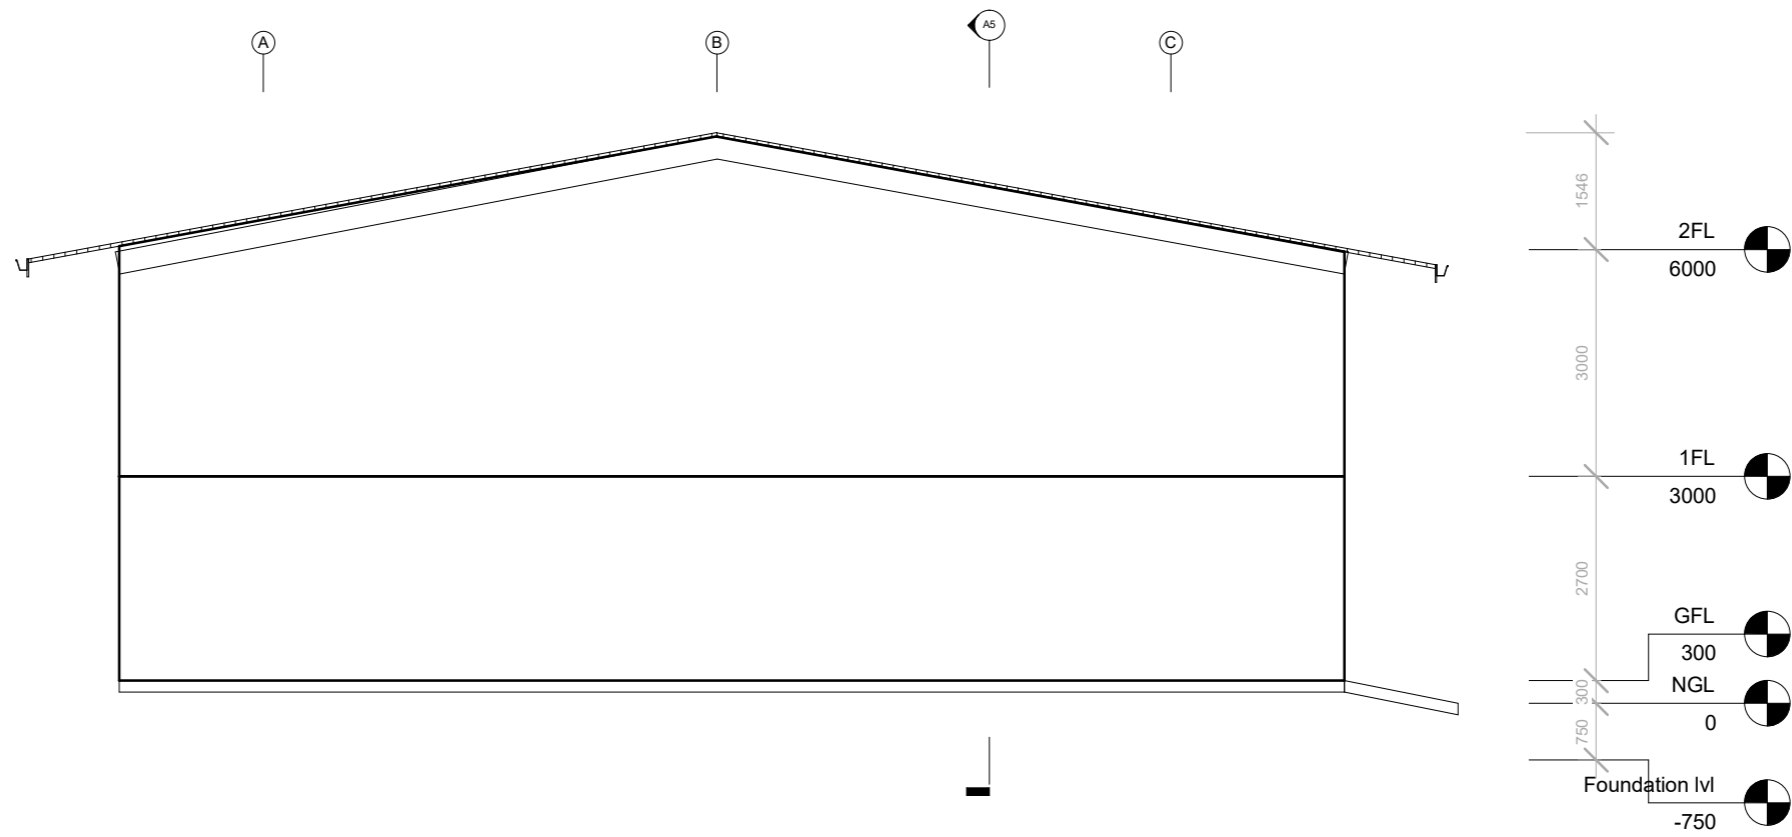

Incinerator shed

Hdh.Kulhudhufushi

29 April 2019

1 Front elevation
1 : 100

2 Side elevation
1 : 100

① Section X
1 : 100

② Section Y
1 : 100

1 3D1

2 3D2

1 Downpipe detail
1 : 20

2 Roofing detail
1 : 20

-  Ceiling mounted indoor
-  Ceiling mounted outdoor
-  Ceiling recessed indoor
-  Wall mounted indoor
-  Wall mounted outdoor

-  Panel board
-  Distribution board
-  13A Single gang indoor socket
-  13A Single gang outdoor socket
-  15A Single gang indoor socket
-  15A Single gang outdoor socket
-  13A Double gang indoor socket
-  13A Double gang outdoor socket
-  15A Double gang indoor socket
-  15A Double gang outdoor socket
-  13A Triple gang indoor socket
-  13A Triple gang outdoor socket
-  13A Four gang indoor socket
-  13A Four gang outdoor socket