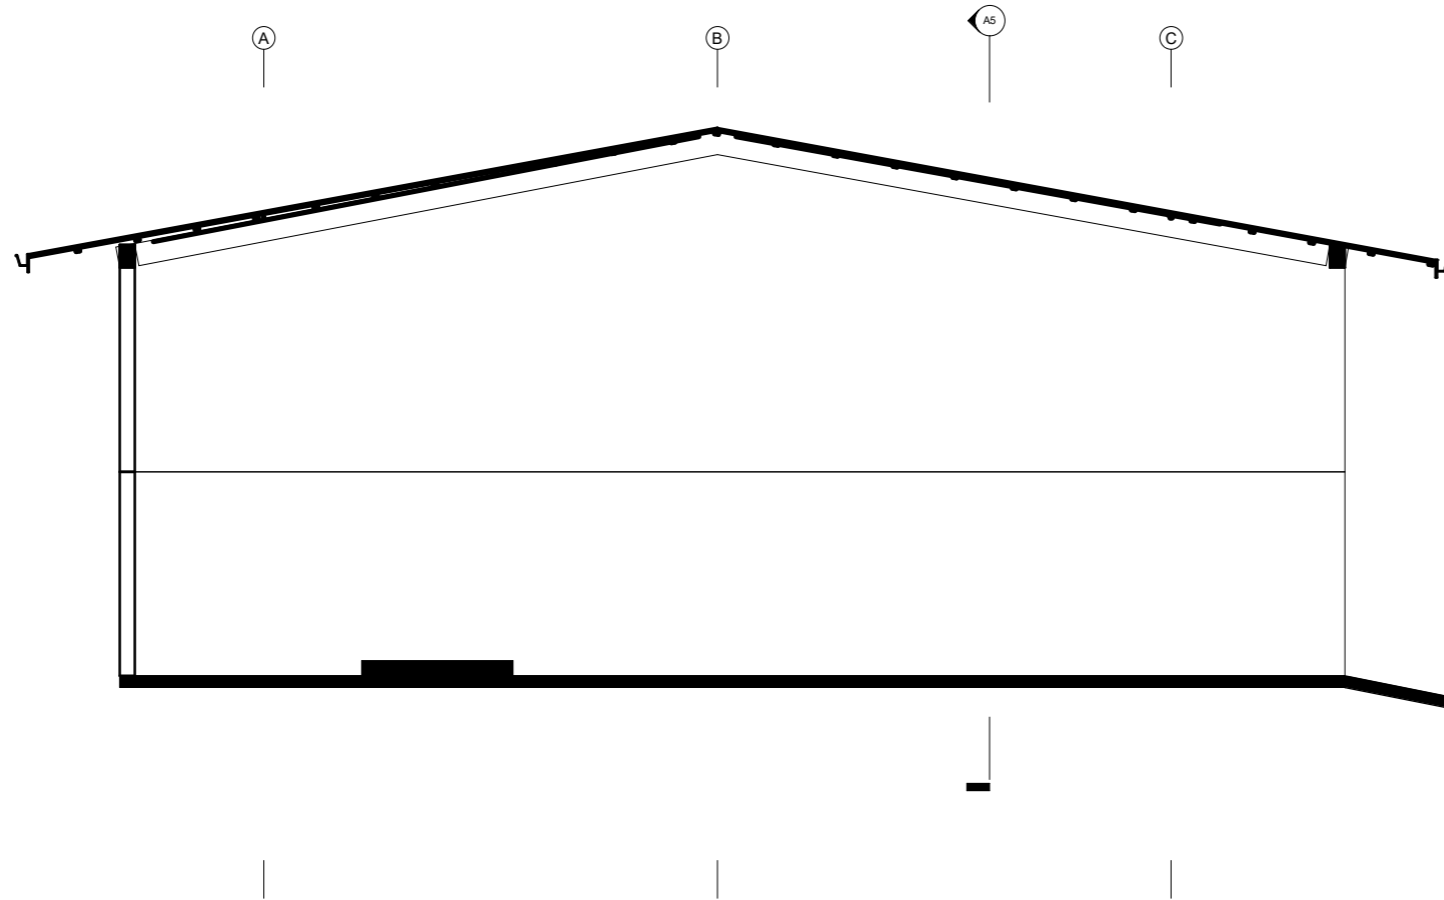

Incinerator shed

Hdh.Kulhudhufushi

29 April 2019

1 Front elevation
1 : 100

2 Side elevation
1 : 100

① Section X
1 : 100

② Section Y
1 : 100

1 3D1

2 3D2

1 Downpipe detail
1 : 20

2 Roofing detail
1 : 20

-  Ceiling mounted indoor
-  Ceiling mounted outdoor
-  Ceiling recessed indoor
-  Wall mounted indoor
-  Wall mounted outdoor

-  Panel board
-  Distribution board
-  13A Single gang indoor socket
-  13A Single gang outdoor socket
-  15A Single gang indoor socket
-  15A Single gang outdoor socket
-  13A Double gang indoor socket
-  13A Double gang outdoor socket
-  15A Double gang indoor socket
-  15A Double gang outdoor socket
-  13A Triple gang indoor socket
-  13A Triple gang outdoor socket
-  13A Four gang indoor socket
-  13A Four gang outdoor socket