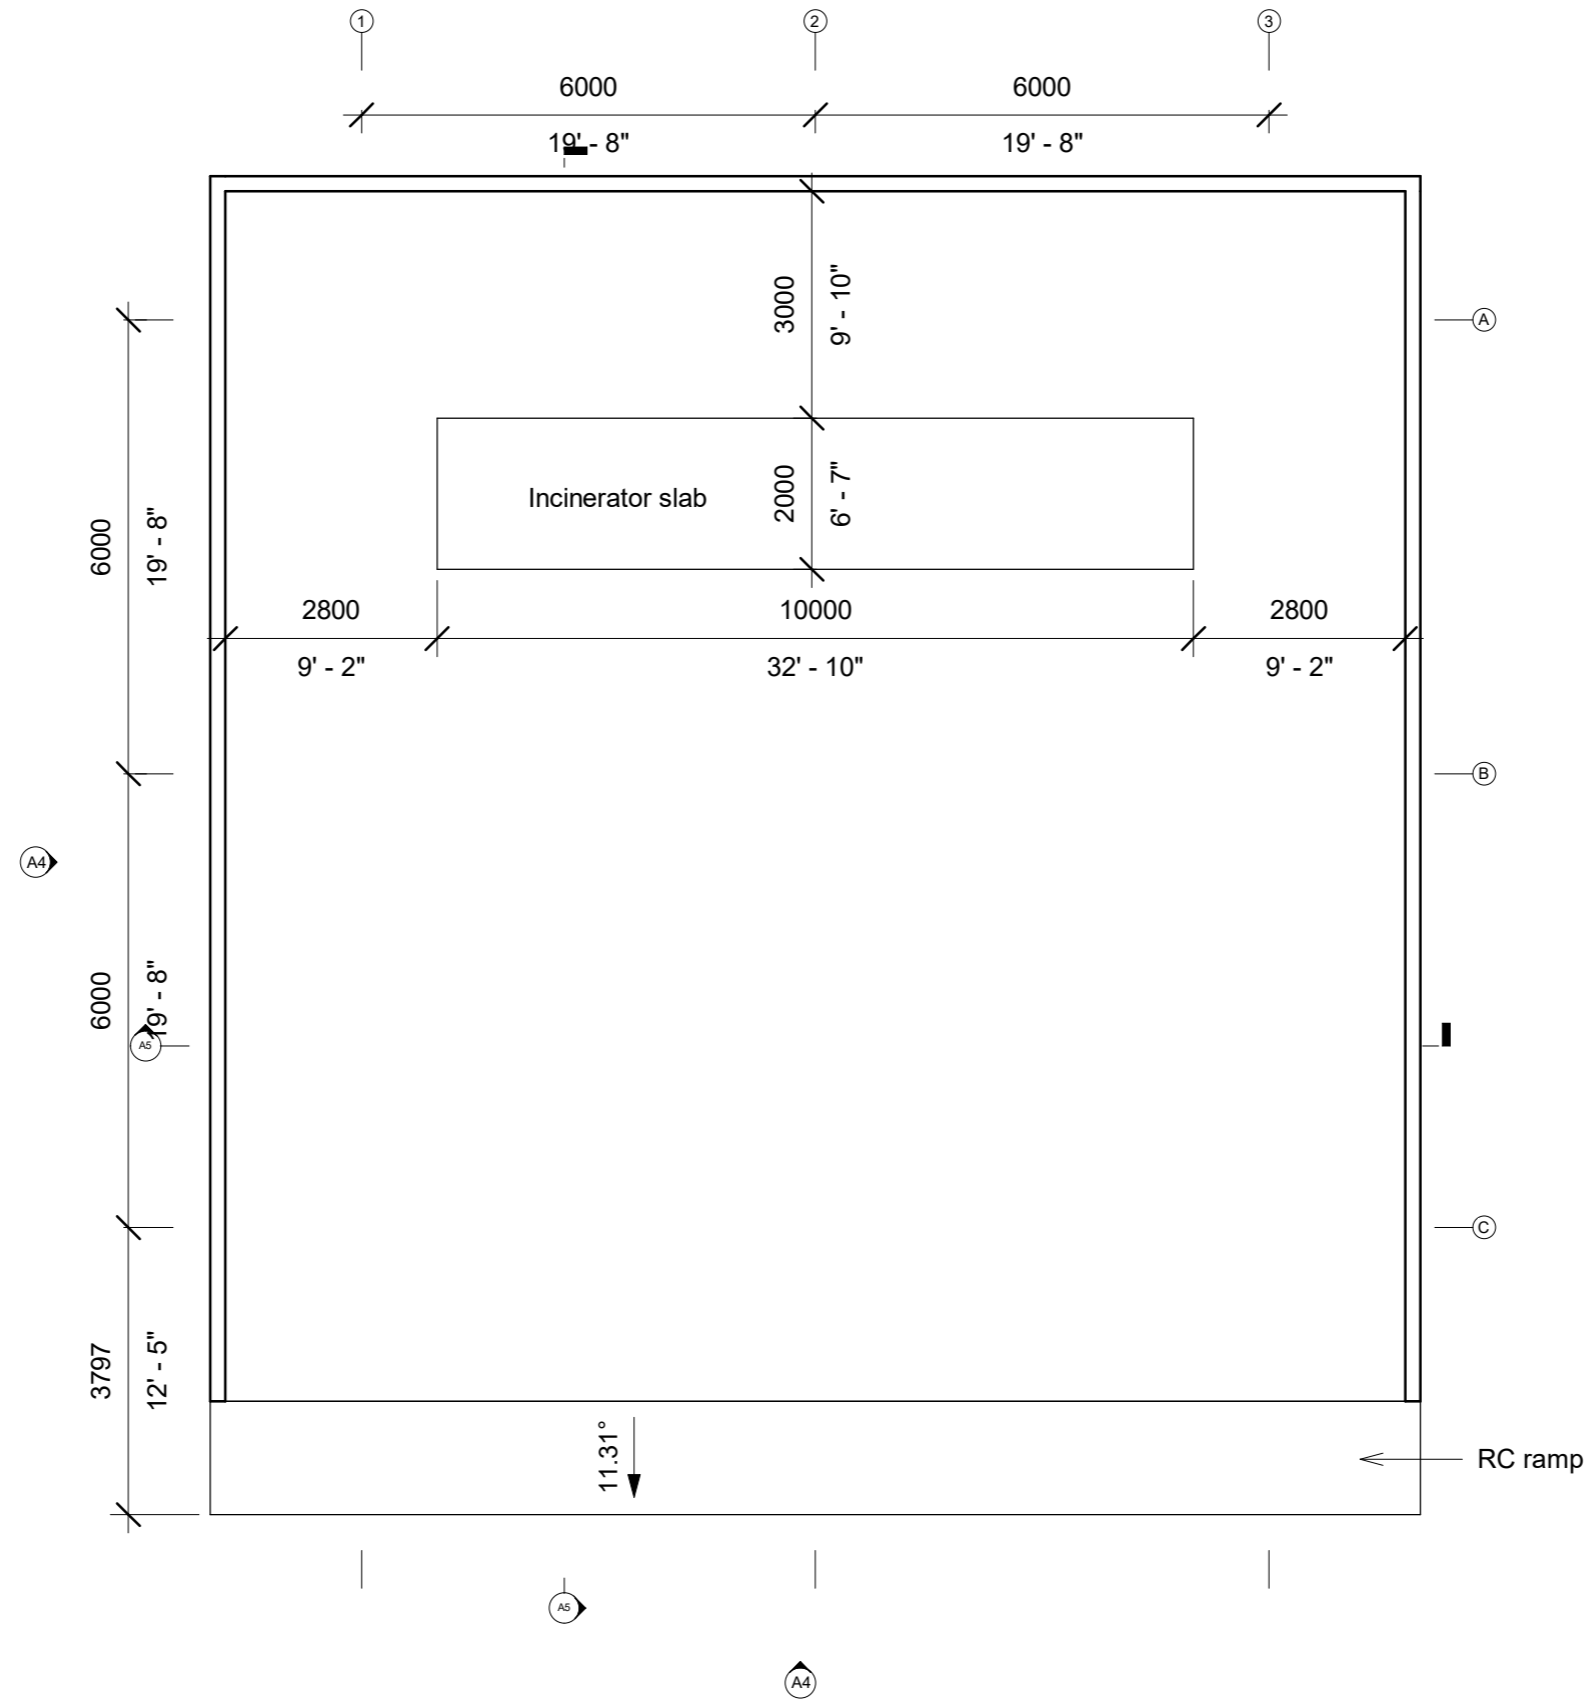

Incinerator shed

Hdh.Kulhudhufushi

29 April 2019

1 Front elevation
1 : 100

2 Side elevation
1 : 100

① Section X
1 : 100

② Section Y
1 : 100

1 3D1

2 3D2

1 Downpipe detail
1 : 20

2 Roofing detail
1 : 20

-  Ceiling mounted indoor
-  Ceiling mounted outdoor
-  Ceiling recessed indoor
-  Wall mounted indoor
-  Wall mounted outdoor

-  Panel board
-  Distribution board
-  13A Single gang indoor socket
-  13A Single gang outdoor socket
-  15A Single gang indoor socket
-  15A Single gang outdoor socket
-  13A Double gang indoor socket
-  13A Double gang outdoor socket
-  15A Double gang indoor socket
-  15A Double gang outdoor socket
-  13A Triple gang indoor socket
-  13A Triple gang outdoor socket
-  13A Four gang indoor socket
-  13A Four gang outdoor socket