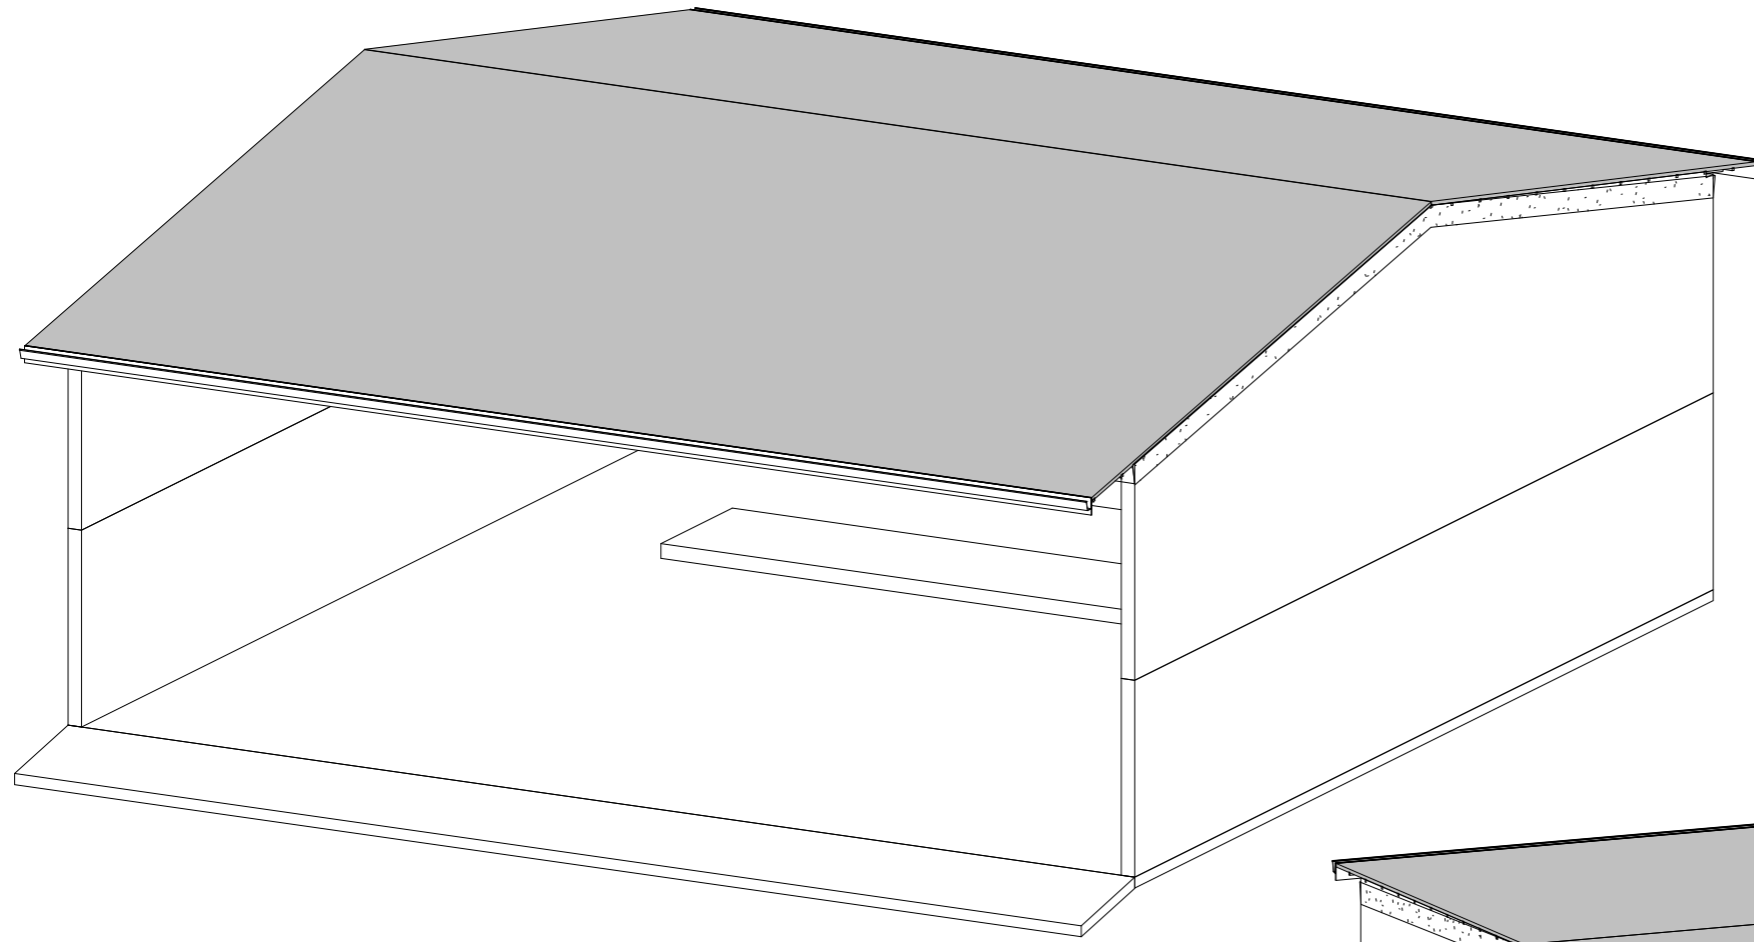

Incinerator shed

Hdh.Kulhudhufushi

29 April 2019

1 Front elevation
1 : 100

2 Side elevation
1 : 100

① Section X
1 : 100

② Section Y
1 : 100

1 3D1

2 3D2

1 Downpipe detail
1 : 20

2 Roofing detail
1 : 20

-  Ceiling mounted indoor
-  Ceiling mounted outdoor
-  Ceiling recessed indoor
-  Wall mounted indoor
-  Wall mounted outdoor

-  Panel board
-  Distribution board
-  13A Single gang indoor socket
-  13A Single gang outdoor socket
-  15A Single gang indoor socket
-  15A Single gang outdoor socket
-  13A Double gang indoor socket
-  13A Double gang outdoor socket
-  15A Double gang indoor socket
-  15A Double gang outdoor socket
-  13A Triple gang indoor socket
-  13A Triple gang outdoor socket
-  13A Four gang indoor socket
-  13A Four gang outdoor socket

-  Single gang one way indoor switch
-  Single gang one way outdoor switch
-  Single gang two way indoor switch
-  Double gang one way indoor switch
-  Double gang one way outdoor switch
-  Double gang two way indoor switch
-  Triple gang one way indoor switch
-  Triple gang one way outdoor switch
-  Triple gang two way indoor switch
-  Four gang one way indoor switch
-  Four gang one way outdoor switch
-  Four gang two way indoor switch