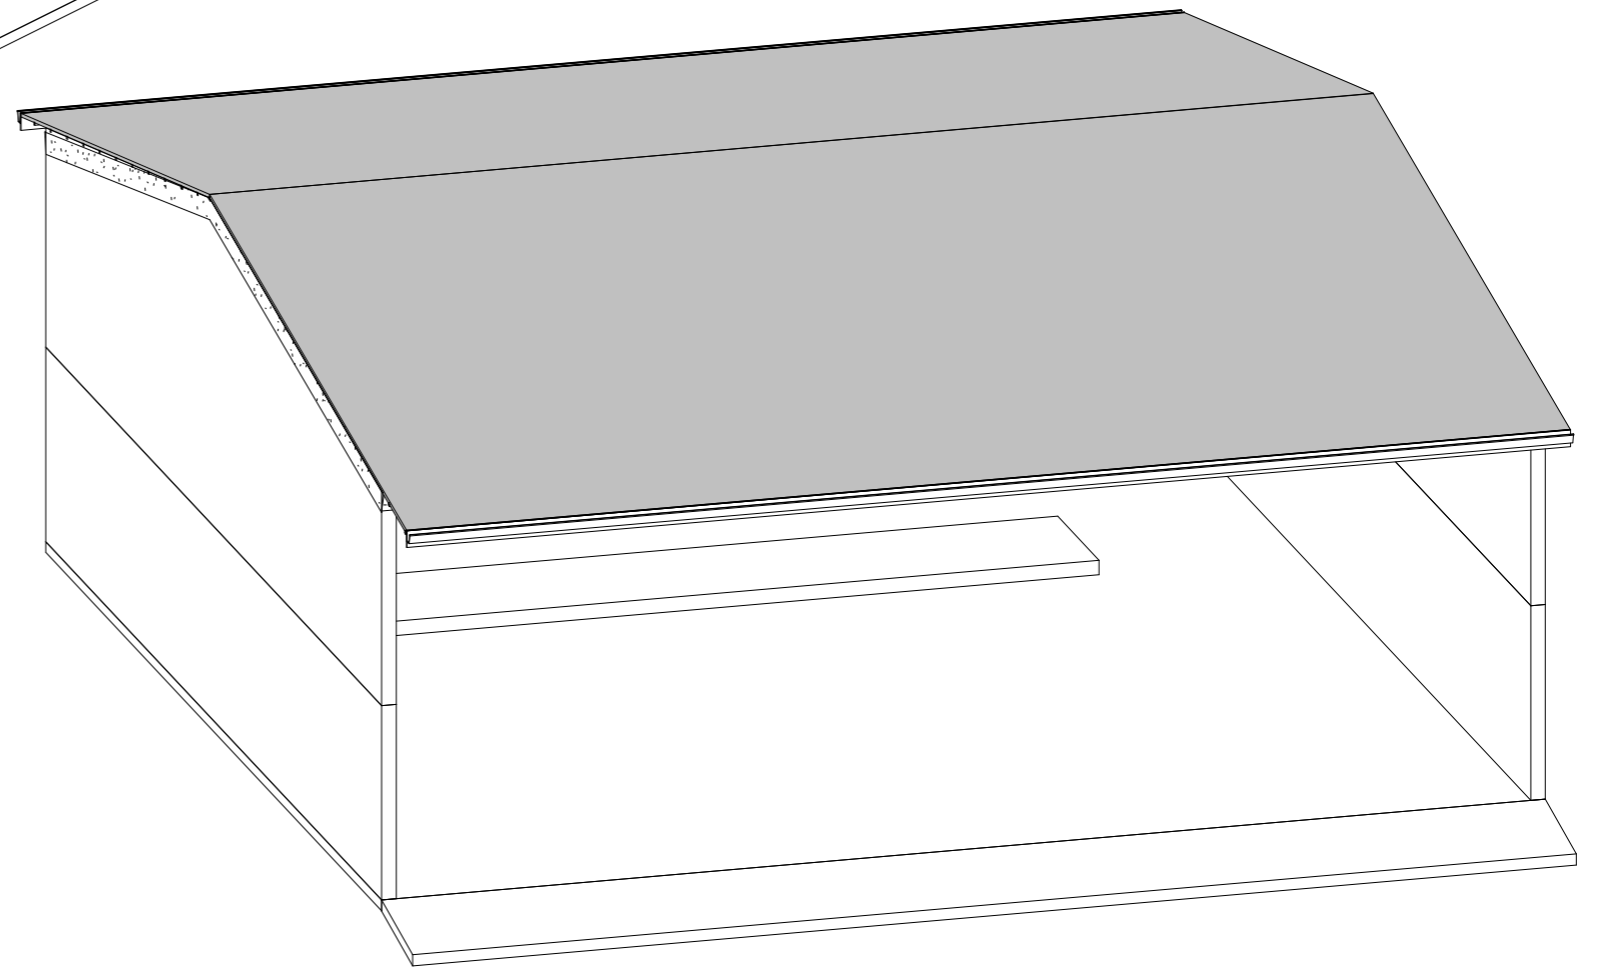

Incinerator shed

Hdh.Kulhudhufushi

29 April 2019

1 Front elevation
1 : 100

2 Side elevation
1 : 100

① Section X
1 : 100

② Section Y
1 : 100

1 3D1

2 3D2

1 Downpipe detail
1 : 20

2 Roofing detail
1 : 20

-  Ceiling mounted indoor
-  Ceiling mounted outdoor
-  Ceiling recessed indoor
-  Wall mounted indoor
-  Wall mounted outdoor

-  Panel board
-  Distribution board
-  13A Single gang indoor socket
-  13A Single gang outdoor socket
-  15A Single gang indoor socket
-  15A Single gang outdoor socket
-  13A Double gang indoor socket
-  13A Double gang outdoor socket
-  15A Double gang indoor socket
-  15A Double gang outdoor socket
-  13A Triple gang indoor socket
-  13A Triple gang outdoor socket
-  13A Four gang indoor socket
-  13A Four gang outdoor socket

-  Single gang one way indoor switch
-  Single gang one way outdoor switch
-  Single gang two way indoor switch
-  Double gang one way indoor switch
-  Double gang one way outdoor switch
-  Double gang two way indoor switch
-  Triple gang one way indoor switch
-  Triple gang one way outdoor switch
-  Triple gang two way indoor switch
-  Four gang one way indoor switch
-  Four gang one way outdoor switch
-  Four gang two way indoor switch