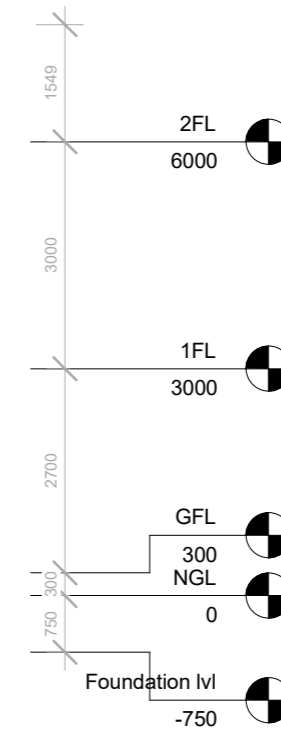

Incinerator shed

Hdh.Kulhudhufushi

29 April 2019

1 Front elevation
1 : 100

2 Side elevation
1 : 100

① Section X
1 : 100

② Section Y
1 : 100

1 3D1

2 3D2

1 Downpipe detail
1 : 20

2 Roofing detail
1 : 20

-  Ceiling mounted indoor
-  Ceiling mounted outdoor
-  Ceiling recessed indoor
-  Wall mounted indoor
-  Wall mounted outdoor

-  Panel board
-  Distribution board
-  13A Single gang indoor socket
-  13A Single gang outdoor socket
-  15A Single gang indoor socket
-  15A Single gang outdoor socket
-  13A Double gang indoor socket
-  13A Double gang outdoor socket
-  15A Double gang indoor socket
-  15A Double gang outdoor socket
-  13A Triple gang indoor socket
-  13A Triple gang outdoor socket
-  13A Four gang indoor socket
-  13A Four gang outdoor socket