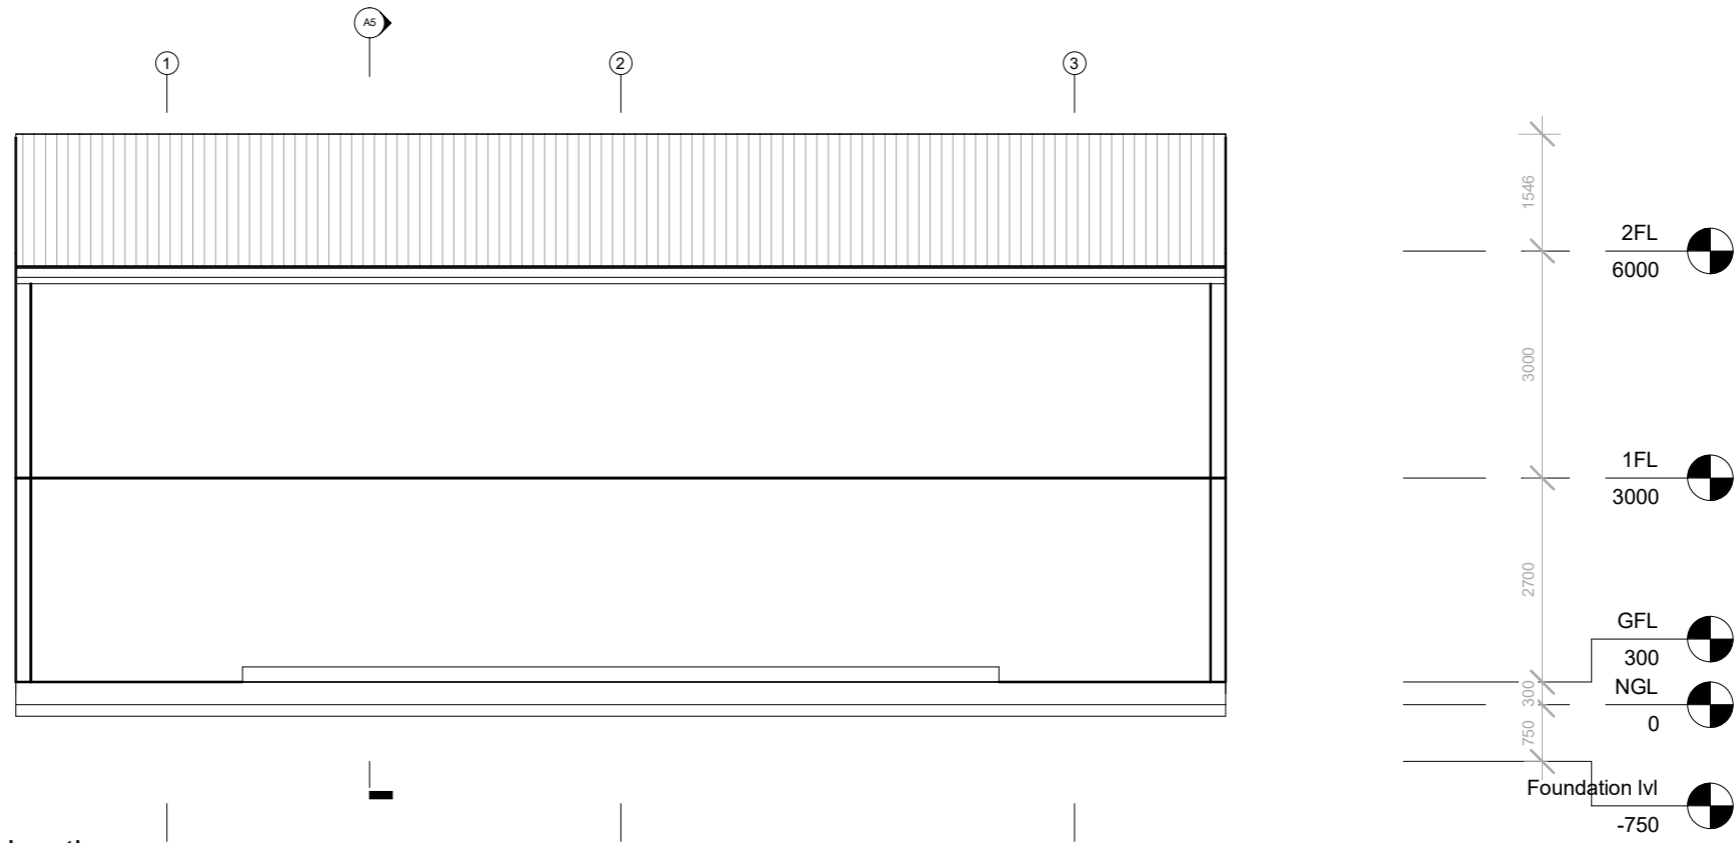

Incinerator shed

Hdh.Kulhudhufushi

29 April 2019

1 Front elevation
1 : 100

2 Side elevation
1 : 100

① Section X
1 : 100

② Section Y
1 : 100

1 3D1

2 3D2

1 Downpipe detail
1 : 20

2 Roofing detail
1 : 20

-  Ceiling mounted indoor
-  Ceiling mounted outdoor
-  Ceiling recessed indoor
-  Wall mounted indoor
-  Wall mounted outdoor

-  Panel board
-  Distribution board
-  13A Single gang indoor socket
-  13A Single gang outdoor socket
-  15A Single gang indoor socket
-  15A Single gang outdoor socket
-  13A Double gang indoor socket
-  13A Double gang outdoor socket
-  15A Double gang indoor socket
-  15A Double gang outdoor socket
-  13A Triple gang indoor socket
-  13A Triple gang outdoor socket
-  13A Four gang indoor socket
-  13A Four gang outdoor socket