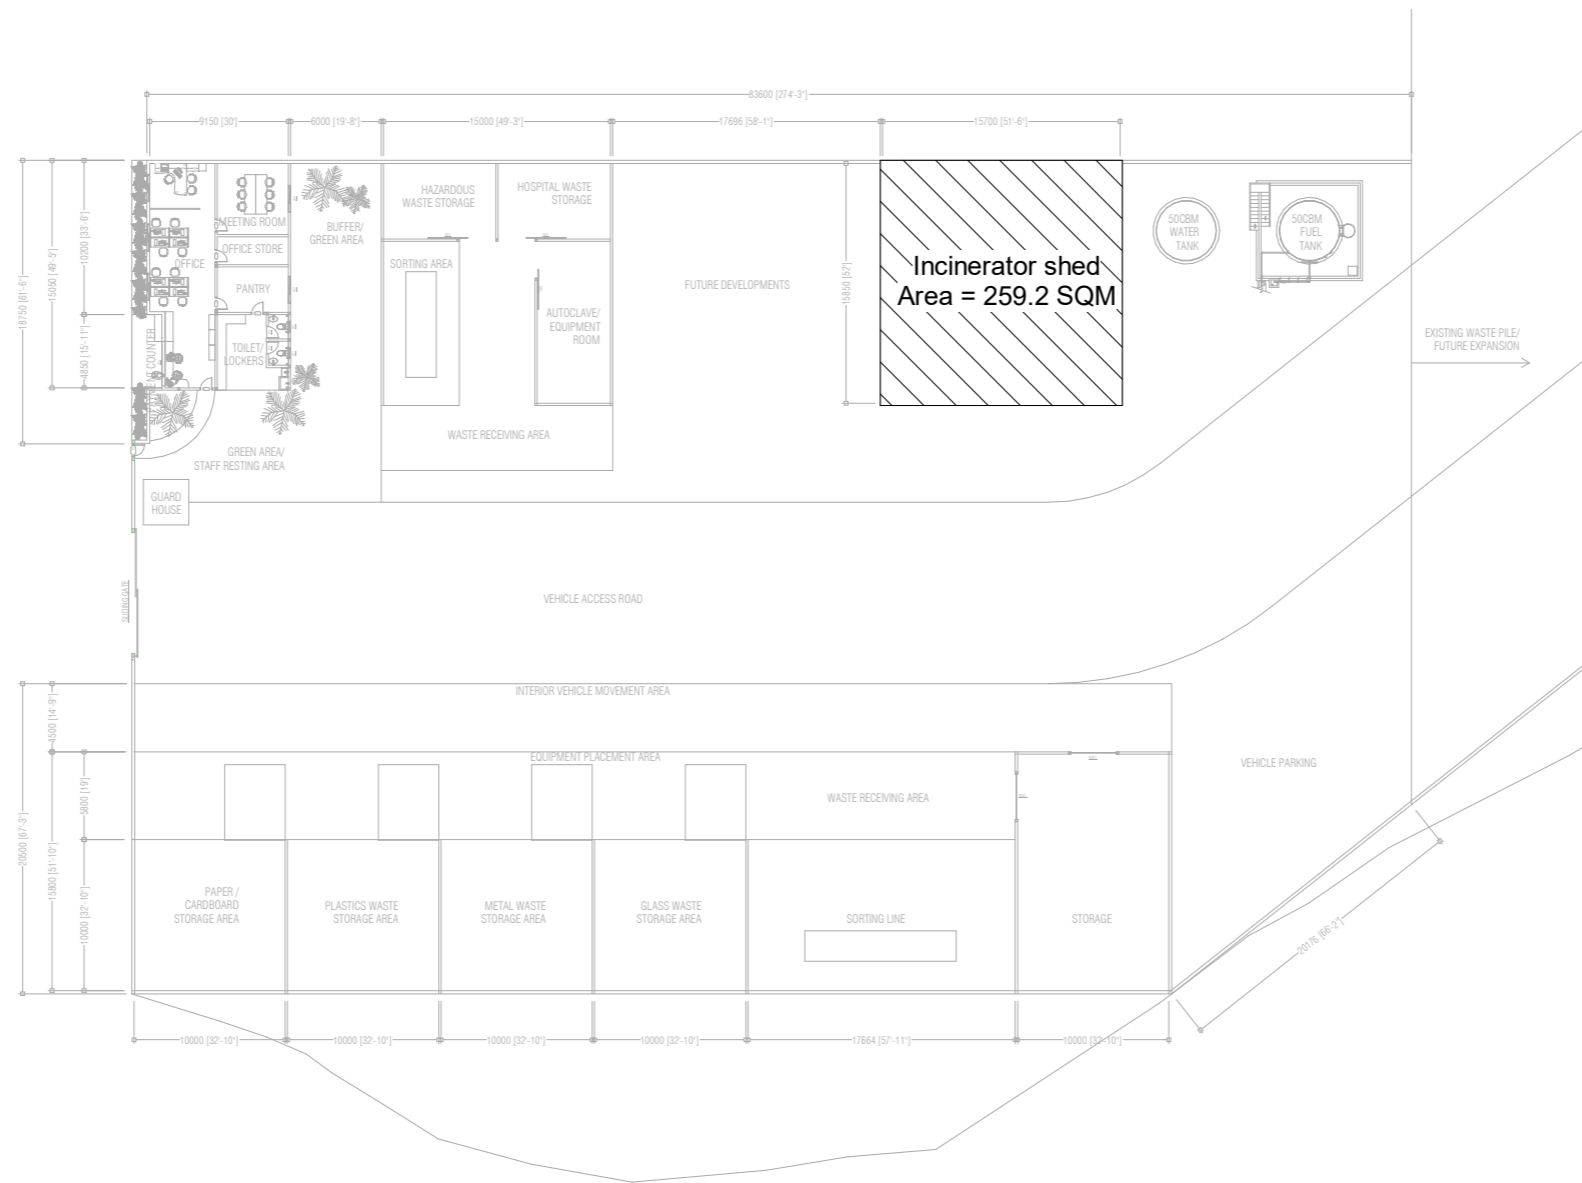

Incinerator shed

Hdh.Kulhudhufushi

29 April 2019

1 Front elevation
1 : 100

2 Side elevation
1 : 100

① Section X
1 : 100

② Section Y
1 : 100

1 3D1

2 3D2

1 Downpipe detail
1 : 20

2 Roofing detail
1 : 20

-  Ceiling mounted indoor
-  Ceiling mounted outdoor
-  Ceiling recessed indoor
-  Wall mounted indoor
-  Wall mounted outdoor

-  Panel board
-  Distribution board
-  13A Single gang indoor socket
-  13A Single gang outdoor socket
-  15A Single gang indoor socket
-  15A Single gang outdoor socket
-  13A Double gang indoor socket
-  13A Double gang outdoor socket
-  15A Double gang indoor socket
-  15A Double gang outdoor socket
-  13A Triple gang indoor socket
-  13A Triple gang outdoor socket
-  13A Four gang indoor socket
-  13A Four gang outdoor socket

-  Single gang one way indoor switch
-  Single gang one way outdoor switch
-  Single gang two way indoor switch
-  Double gang one way indoor switch
-  Double gang one way outdoor switch
-  Double gang two way indoor switch
-  Triple gang one way indoor switch
-  Triple gang one way outdoor switch
-  Triple gang two way indoor switch
-  Four gang one way indoor switch
-  Four gang one way outdoor switch
-  Four gang two way indoor switch