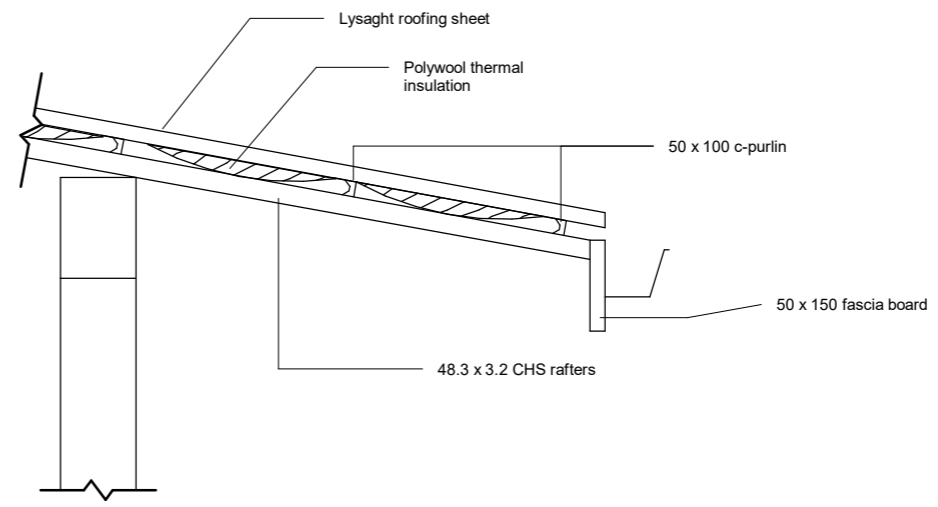

Incinerator shed

Hdh.Kulhudhufushi

29 April 2019

1 Front elevation
1 : 100

2 Side elevation
1 : 100

① Section X
1 : 100

② Section Y
1 : 100

1 3D1

2 3D2

1 Downpipe detail
1 : 20

2 Roofing detail
1 : 20

-  Ceiling mounted indoor
-  Ceiling mounted outdoor
-  Ceiling recessed indoor
-  Wall mounted indoor
-  Wall mounted outdoor

-  Panel board
-  Distribution board
-  13A Single gang indoor socket
-  13A Single gang outdoor socket
-  15A Single gang indoor socket
-  15A Single gang outdoor socket
-  13A Double gang indoor socket
-  13A Double gang outdoor socket
-  15A Double gang indoor socket
-  15A Double gang outdoor socket
-  13A Triple gang indoor socket
-  13A Triple gang outdoor socket
-  13A Four gang indoor socket
-  13A Four gang outdoor socket