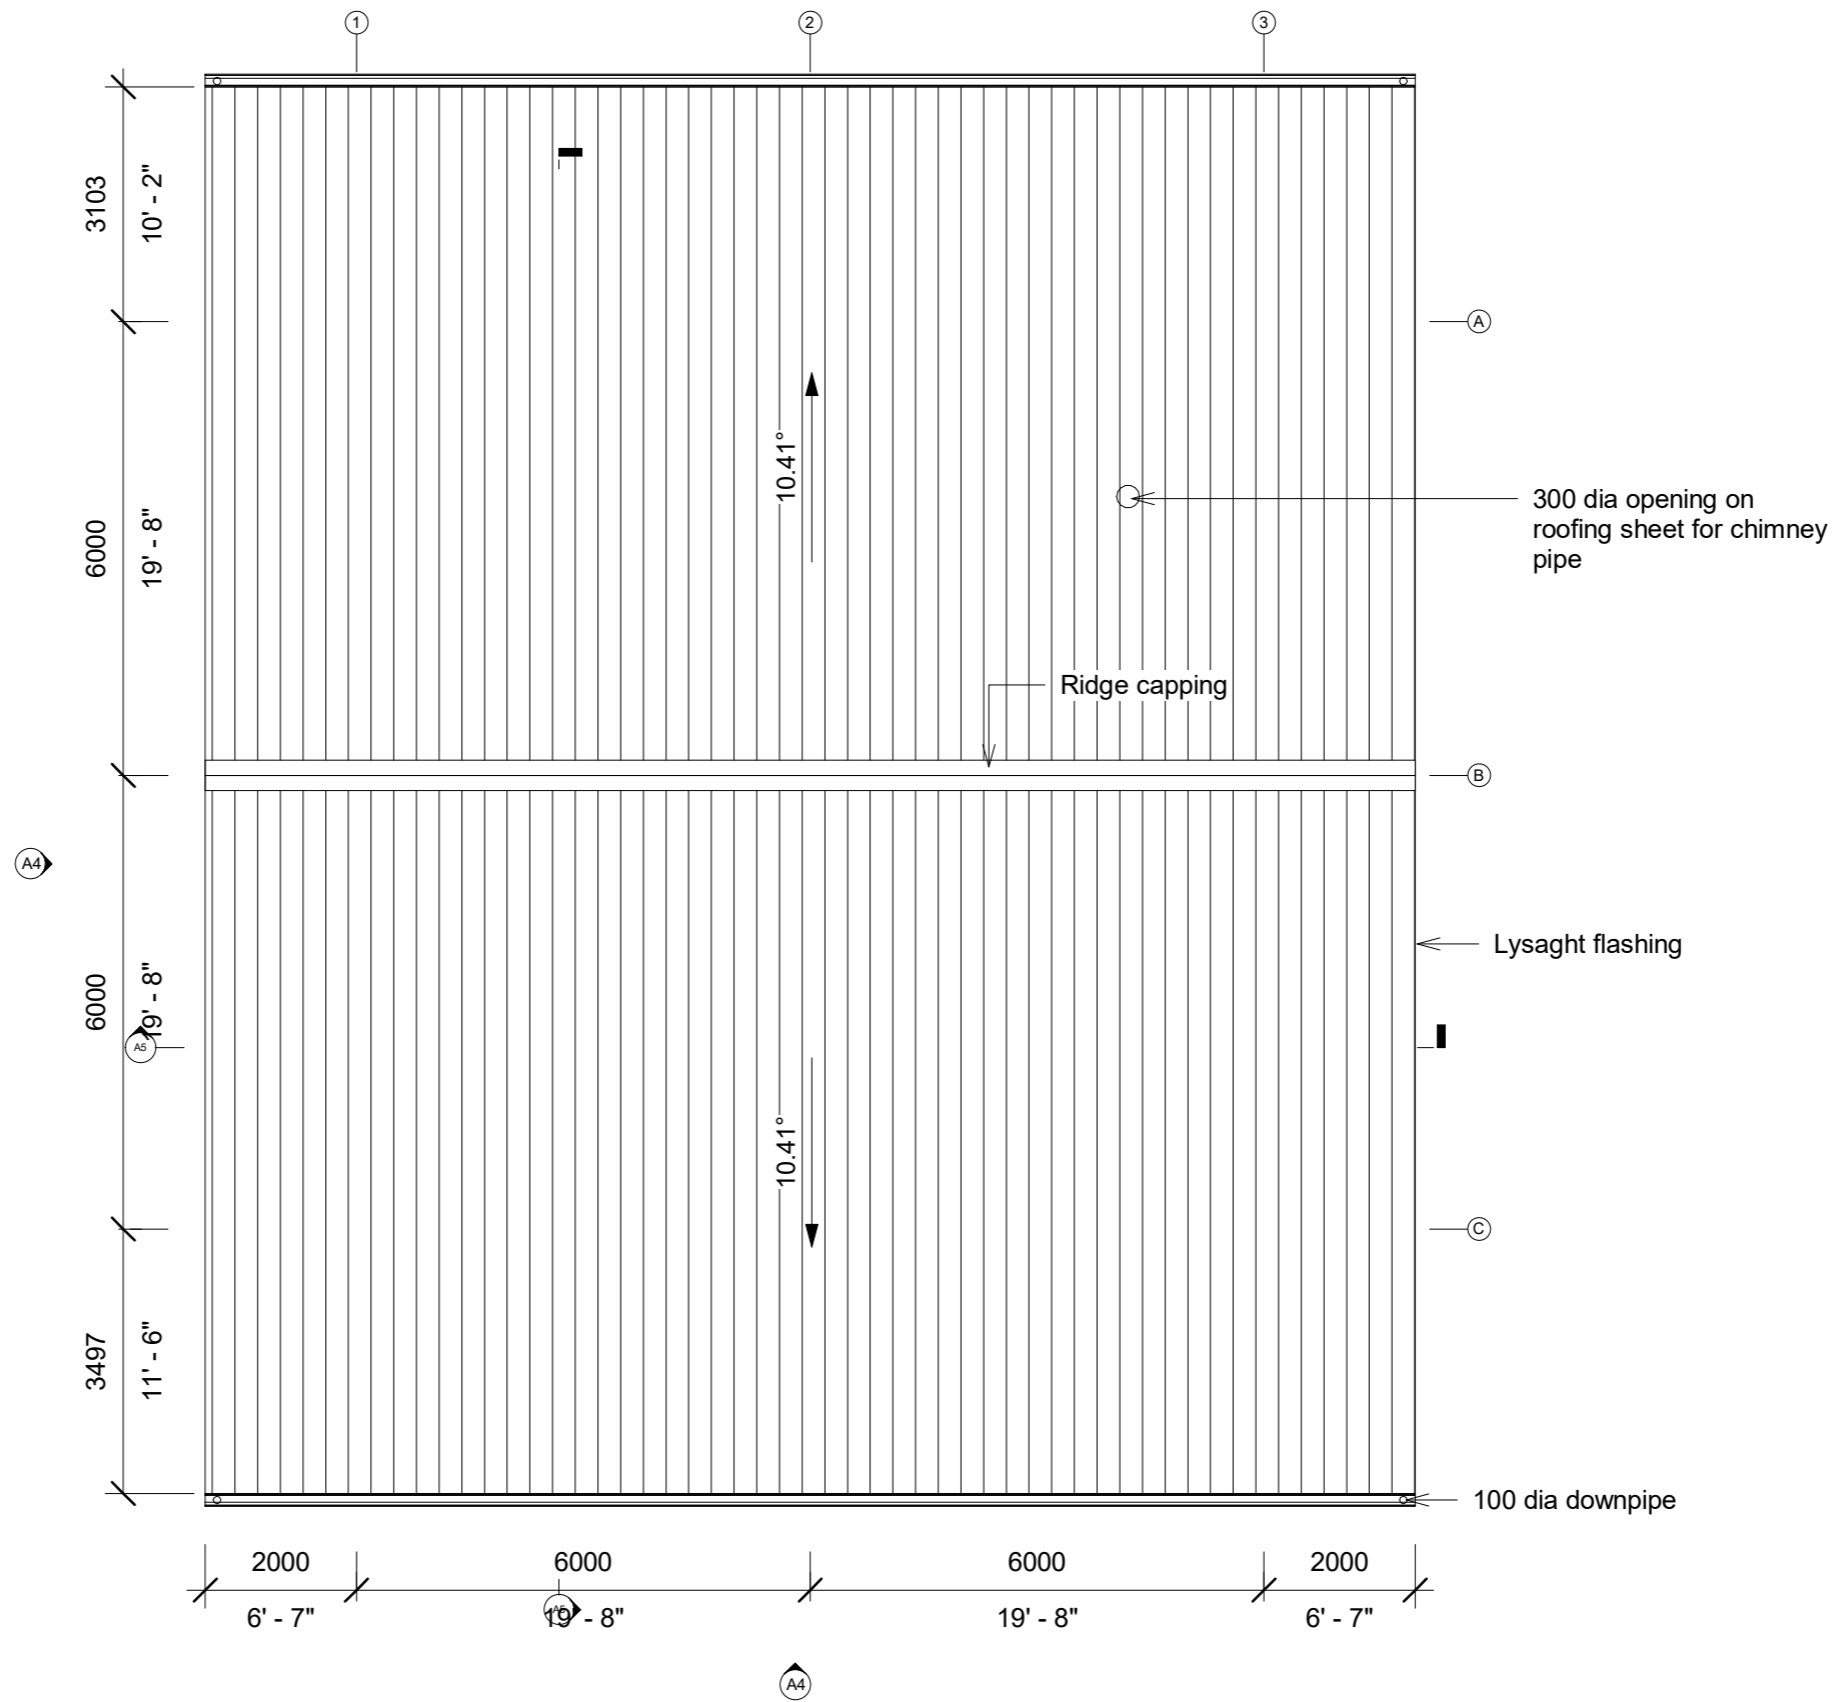

Incinerator shed

Hdh.Kulhudhufushi

29 April 2019

1 Front elevation
1 : 100

2 Side elevation
1 : 100

① Section X
1 : 100

② Section Y
1 : 100

1 3D1

2 3D2

1 Downpipe detail
1 : 20

2 Roofing detail
1 : 20

-  Ceiling mounted indoor
-  Ceiling mounted outdoor
-  Ceiling recessed indoor
-  Wall mounted indoor
-  Wall mounted outdoor

-  Panel board
-  Distribution board
-  13A Single gang indoor socket
-  13A Single gang outdoor socket
-  15A Single gang indoor socket
-  15A Single gang outdoor socket
-  13A Double gang indoor socket
-  13A Double gang outdoor socket
-  15A Double gang indoor socket
-  15A Double gang outdoor socket
-  13A Triple gang indoor socket
-  13A Triple gang outdoor socket
-  13A Four gang indoor socket
-  13A Four gang outdoor socket

-  Single gang one way indoor switch
-  Single gang one way outdoor switch
-  Single gang two way indoor switch
-  Double gang one way indoor switch
-  Double gang one way outdoor switch
-  Double gang two way indoor switch
-  Triple gang one way indoor switch
-  Triple gang one way outdoor switch
-  Triple gang two way indoor switch
-  Four gang one way indoor switch
-  Four gang one way outdoor switch
-  Four gang two way indoor switch