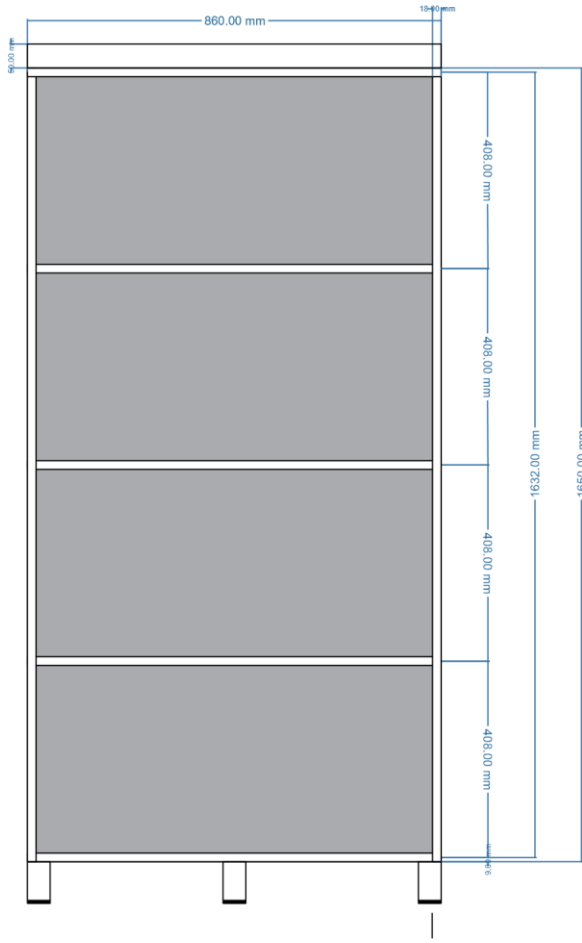

# RACK DETAILED DRAWING

FRONT

SIDE

SHELVES

Adjustable SS  
Round Leg