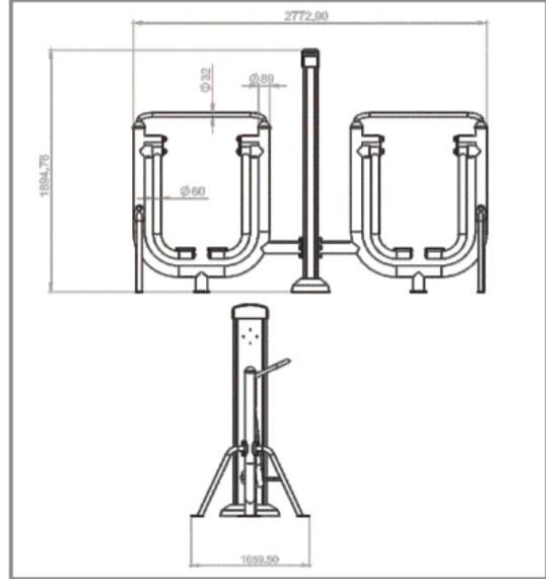

PD 1672

HAVADA YÜRÜYÜŞ ALETİ
DOUBLE AIR WALKER