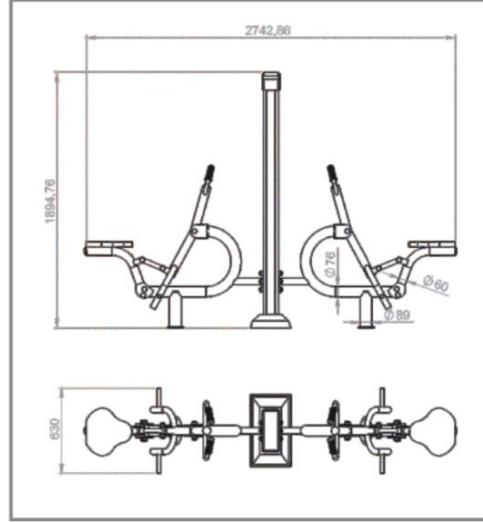

SPOR ALETLERİ
FITNESS EQUIPMENTS

PD 1658

JOKEY ALETİ
DOUBLE RIDING TRAINER

SPOR ALETLERİ
FITNESS EQUIPMENTS

PD 1666

ELİPTİK BİSİKLET
DOUBLE ELLIPTICAL TRAINER

SPOR ALETLERİ
FITNESS EQUIPMENTS

PD 1670