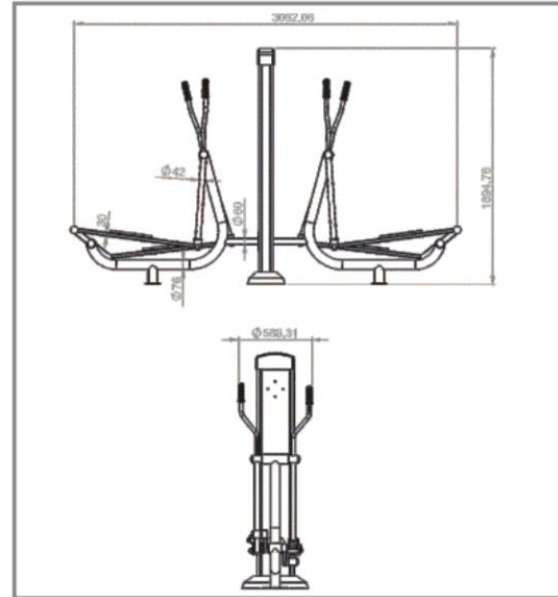

SPOR ALETLERİ
FITNESS EQUIPMENTS

PD 1658

JOKEY ALETİ
DOUBLE RIDING TRAINER

SPOR ALETLERİ
FITNESS EQUIPMENTS

PD 1666

ELİPTİK BİSİKLET
DOUBLE ELLIPTICAL TRAINER

SPOR ALETLERİ
FITNESS EQUIPMENTS

PD 1670

MEKİK ALETİ
DOUBLE SIT-UP BENCH

PD 1672

HAVADA YÜRÜYÜŞ ALETİ
DOUBLE AIR WALKER

SPOR ALETLERİ
FITNESS EQUIPMENTS

PD 1654

2'Lİ BİSİKLET
DOUBLE BIKE

PD 1656

KOL ve BİLEK ÇALIŞTIRMA
TAI-CHI SPINNER