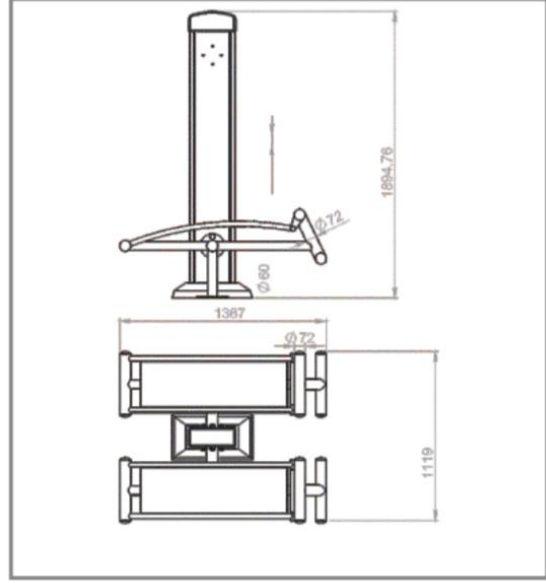

SPOR ALETLERİ
FITNESS EQUIPMENTS

PD 1658

JOKEY ALETİ
DOUBLE RIDING TRAINER

SPOR ALETLERİ
FITNESS EQUIPMENTS

PD 1666

ELİPTİK BİSİKLET
DOUBLE ELLIPTICAL TRAINER

SPOR ALETLERİ
FITNESS EQUIPMENTS

PD 1670

MEKİK ALETİ
DOUBLE SIT-UP BENCH

PD 1672

HAVADA YÜRÜYÜŞ ALETİ
DOUBLE AIR WALKER

SPOR ALETLERİ
FITNESS EQUIPMENTS

PD 1654

2'Lİ BİSİKLET
DOUBLE BIKE

PD 1656

KOL ve BİLEK ÇALIŞTIRMA
TAI-CHI SPINNER