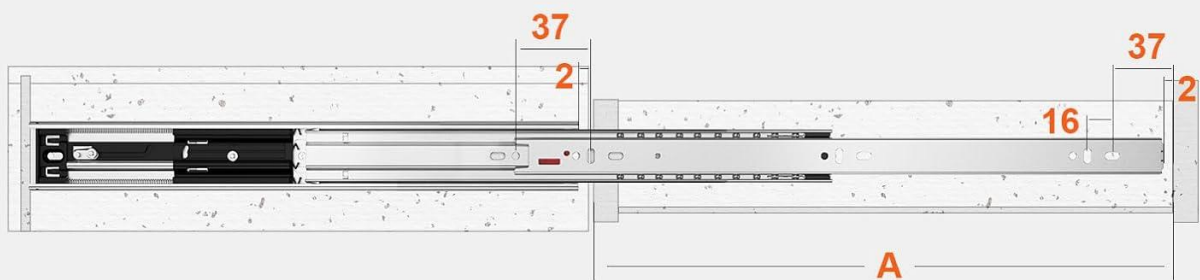

DRAWER SLIDE INSTALLATION SPACING GUIDE (MM)

Installation Spacing Guide

Pay attention to the installation space on both sides

2mm away from the front end of the cabinet.