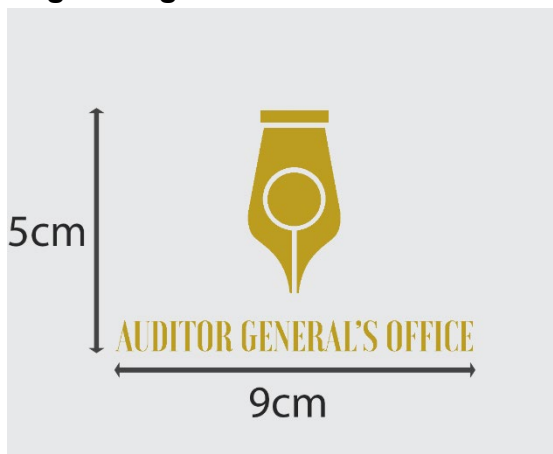

Knit cuff with 5mm gold band at the end.

**1.6 T-shirt buttons**

Two buttons.

**2 Logo and text**

**2.1 Logo colour**

Gold

**2.2 Logo design and size**

Height: 5cm

Width: 9cm

### 2.4 Text and size

Height: 7cm

Width: 10cm