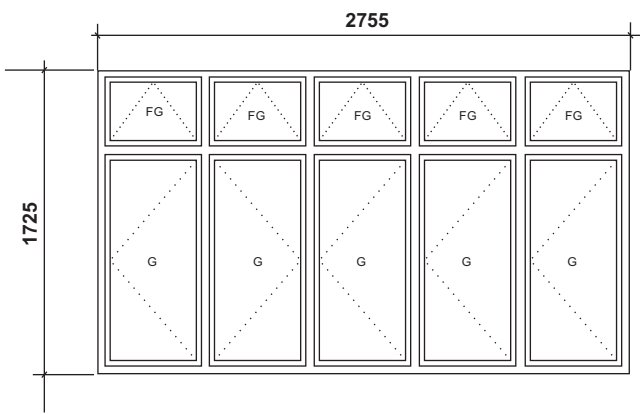

Door Window Schedule

W1
**Aluminum Frame Casement Window with
 Top Hung Window on Top**
Room 104 , 105 & 106

W2
**Aluminum Frame Casement Window with
 Top Hung Window on Top**
Sitting Room

W3
**Aluminum Frame Casement Window with
 Top Hung Window on Top**
Room 101 , 102

W4
**Aluminum Frame Top
 Hung Window**
All Toilets , All Stores & Washing Area

W5
**Aluminum Frame Top
 Hung Window**
Kitchen

Note:
 - All windows (W1/W2/W3/W4/W5)
 Glass size :6mm & reflect Glass (Green)
 - All Doors (D1/D2) use Cladding Sheet