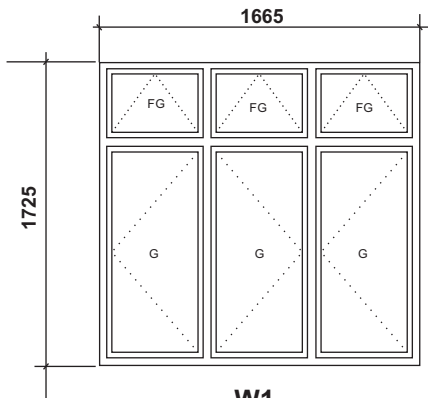

Door Window Schedule

W1
**Aluminum Frame Casement Window with
 Top Hung Window on Top**
Room 104 , 105 & 106

W2
**Aluminum Frame Casement Window with
 Top Hung Window on Top**
Sitting Room

W3
**Aluminum Frame Casement Window with
 Top Hung Window on Top**
Room 101 , 102

W4
**Aluminum Frame Top
 Hung Window**
All Toilets , All Stores & Washing Area

W5
**Aluminum Frame Top
 Hung Window**
Kitchen

Note:
 - All windows (W1/W2/W3/W4/W5)
 Glass size :6mm & reflect Glass (Green)
 - All Doors (D1/D2) use Cladding Sheet