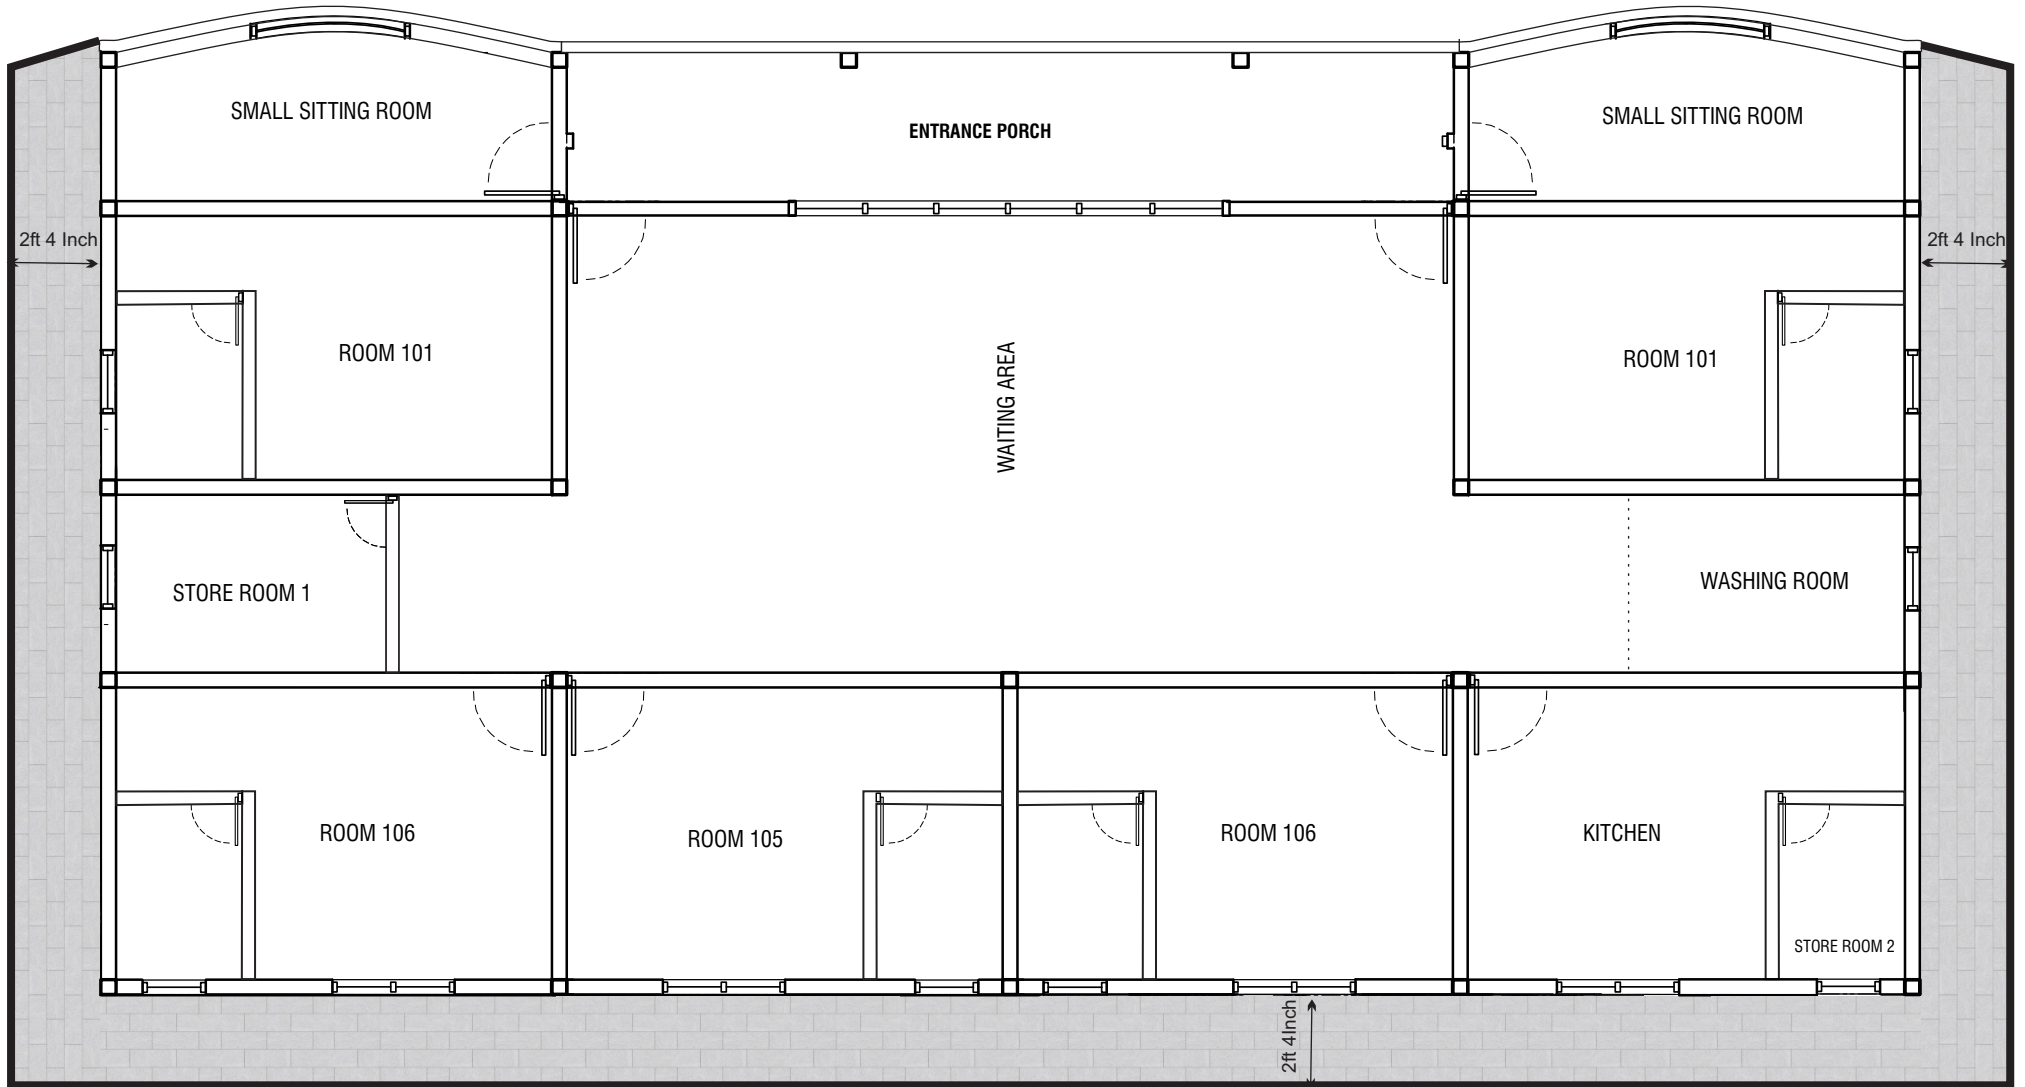

Door Window Schedule

W1
**Aluminum Frame Casement Window with
 Top Hung Window on Top**
Room 104 , 105 & 106

W2
**Aluminum Frame Casement Window with
 Top Hung Window on Top**
Sitting Room

W3
**Aluminum Frame Casement Window with
 Top Hung Window on Top**
Room 101 , 102

W4
**Aluminum Frame Top
 Hung Window**
All Toilets , All Stores & Washing Area

W5
**Aluminum Frame Top
 Hung Window**
Kitchen

Note:
 - All windows (W1/W2/W3/W4/W5)
 Glass size :6mm & reflect Glass (Green)
 - All Doors (D1/D2) use Cladding Sheet

D1
Aluminum Frame Casement Door
STORE ROOM 1

D2
Aluminum Frame Casement Door
TOILET DOOR

ELECTRIC PLAN

Annex - 2

- | | |
|--|--|
|  Socket 15amp |  Ceiling Mount Lamp Light (Vintage Led Light 9w) |
|  Double socket |  Ceiling Fan 48" |
|  Wall Mount 18w Light (Water Proof) |  Meter Box |
|  Vintage Led Light 9w |  Distribution Box |
|  Ceiling Mount 18wLight |  Circuit Braker Timer |

Walkway

Annex - 4

Annex - 5

KITCHEN