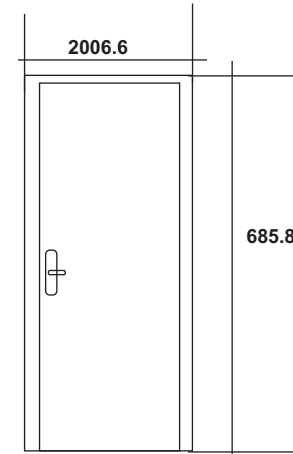

D2
Aluminum Frame Casement Door
TOILET DOOR