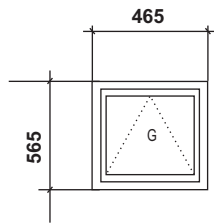

Door Window Schedule

W1
**Aluminum Frame Casement Window with
 Top Hung Window on Top**
Room 104 , 105 & 106

W2
**Aluminum Frame Casement Window with
 Top Hung Window on Top**
Sitting Room

W3
**Aluminum Frame Casement Window with
 Top Hung Window on Top**
Room 101 , 102

W4
**Aluminum Frame Top
 Hung Window**
All Toilets , All Stores & Washing Area

W5
**Aluminum Frame Top
 Hung Window**
Kitchen

Note:
 - All windows (W1/W2/W3/W4/W5)
 Glass size :6mm & reflect Glass (Green)
 - All Doors (D1/D2) use Cladding Sheet