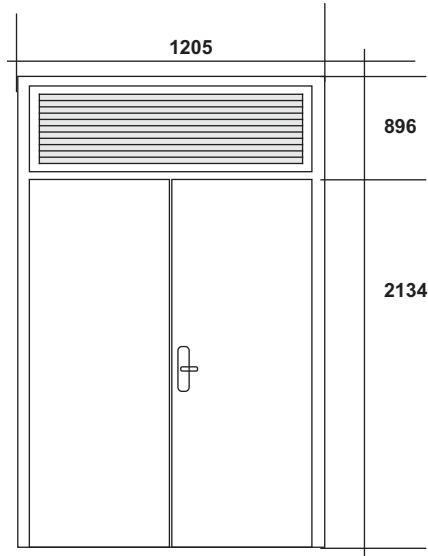

Door Window Schedule

W1
**Aluminum Frame Casement Window with
 Top Hung Window on Top**
Room 104 , 105 & 106

W2
**Aluminum Frame Casement Window with
 Top Hung Window on Top**
Sitting Room

W3
**Aluminum Frame Casement Window with
 Top Hung Window on Top**
Room 101 , 102

W4
**Aluminum Frame Top
 Hung Window**
All Toilets , All Stores & Washing Area

W5
**Aluminum Frame Top
 Hung Window**
Kitchen

Note:
 - All windows (W1/W2/W3/W4/W5)
 Glass size :6mm & reflect Glass (Green)
 - All Doors (D1/D2) use Cladding Sheet

D1
Aluminum Frame Casement Door
STORE ROOM 1

D2
Aluminum Frame Casement Door
TOILET DOOR

ELECTRIC PLAN

Annex - 2

- | | |
|--|--|
|  Socket 15amp |  Ceiling Mount Lamp Light (Vintage Led Light 9w) |
|  Double socket |  Ceiling Fan 48" |
|  Wall Mount 18w Light (Water Proof) |  Meter Box |
|  Vintage Led Light 9w |  Distribution Box |
|  Ceiling Mount 18wLight |  Circuit Braker Timer |