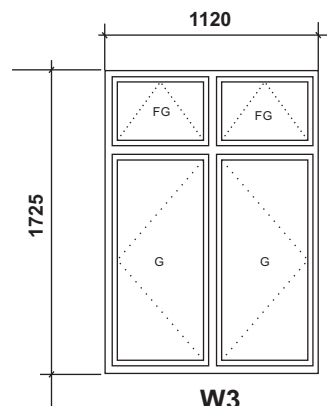

Door Window Schedule

W1
**Aluminum Frame Casement Window with
 Top Hung Window on Top**
Room 104 , 105 & 106

W2
**Aluminum Frame Casement Window with
 Top Hung Window on Top**
Sitting Room

W3
**Aluminum Frame Casement Window with
 Top Hung Window on Top**
Room 101 , 102

W4
**Aluminum Frame Top
 Hung Window**
All Toilets , All Stores & Washing Area

W5
**Aluminum Frame Top
 Hung Window**
Kitchen

Note:
 - All windows (W1/W2/W3/W4/W5)
 Glass size :6mm & reflect Glass (Green)
 - All Doors (D1/D2) use Cladding Sheet