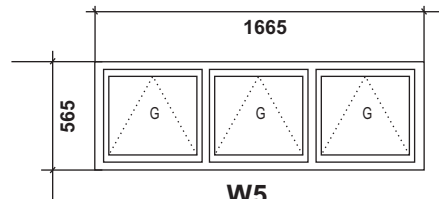

W4
**Aluminum Frame Top
Hung Window**
All Toilets , All Stores & Washing Area

W5
**Aluminum Frame Top
Hung Window**
Kitchen

Note:
- All windows (W1/W2/W3/W4/W5)
Glass size :6mm & reflect Glass (Green)
- All Doors (D1/D2) use Cladding Sheet