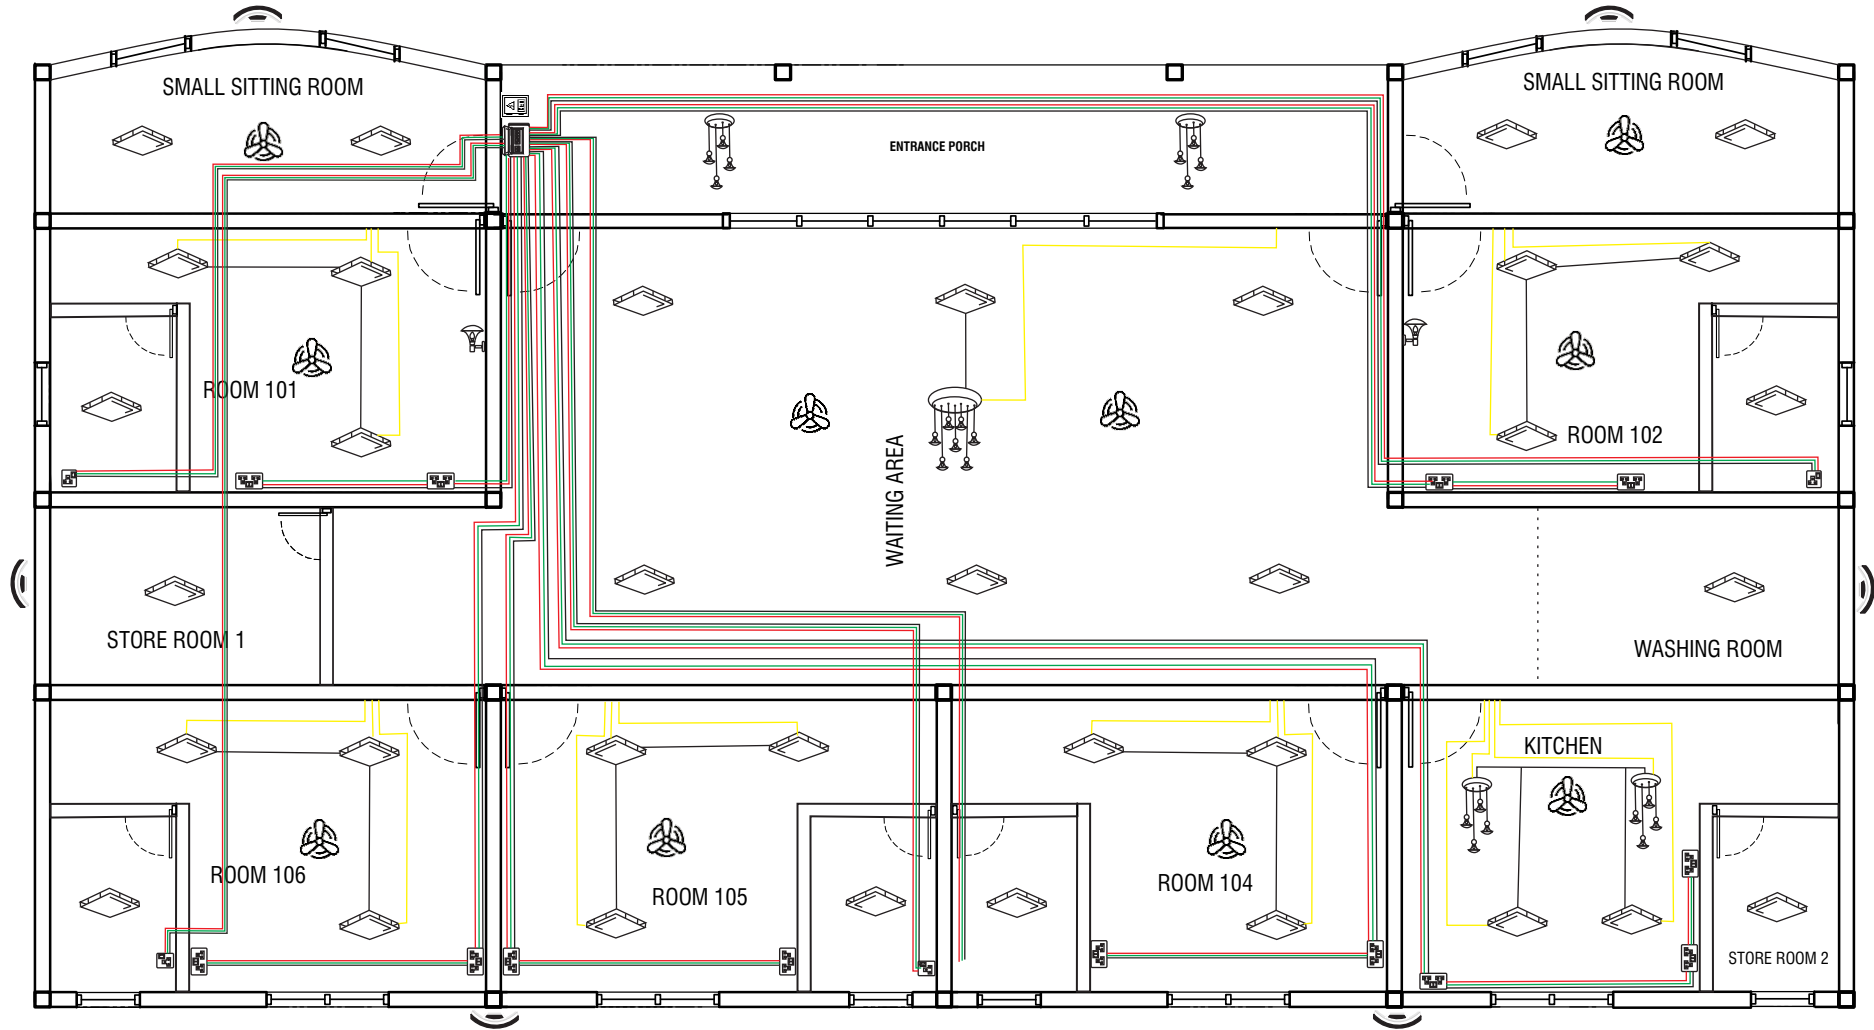

Door Window Schedule

W1
**Aluminum Frame Casement Window with
 Top Hung Window on Top**
Room 104 , 105 & 106

W2
**Aluminum Frame Casement Window with
 Top Hung Window on Top**
Sitting Room

W3
**Aluminum Frame Casement Window with
 Top Hung Window on Top**
Room 101 , 102

W4
**Aluminum Frame Top
 Hung Window**
All Toilets , All Stores & Washing Area

W5
**Aluminum Frame Top
 Hung Window**
Kitchen

Note:
 - All windows (W1/W2/W3/W4/W5)
 Glass size :6mm & reflect Glass (Green)
 - All Doors (D1/D2) use Cladding Sheet

D1
Aluminum Frame Casement Door
STORE ROOM 1

D2
Aluminum Frame Casement Door
TOILET DOOR

ELECTRIC PLAN

Annex - 2

- | | |
|--|--|
|  Socket 15amp |  Ceiling Mount Lamp Light (Vintage Led Light 9w) |
|  Double socket |  Ceiling Fan 48" |
|  Wall Mount 18w Light (Water Proof) |  Meter Box |
|  Vintage Led Light 9w |  Distribution Box |
|  Ceiling Mount 18wLight |  Circuit Braker Timer |

Walkway

Annex - 4

Annex - 5

KITCHEN