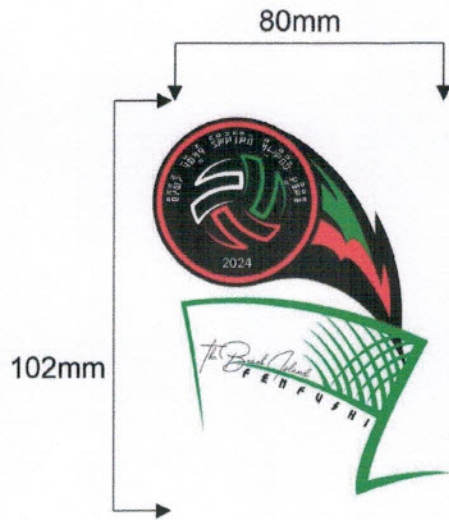

Tournament Logo