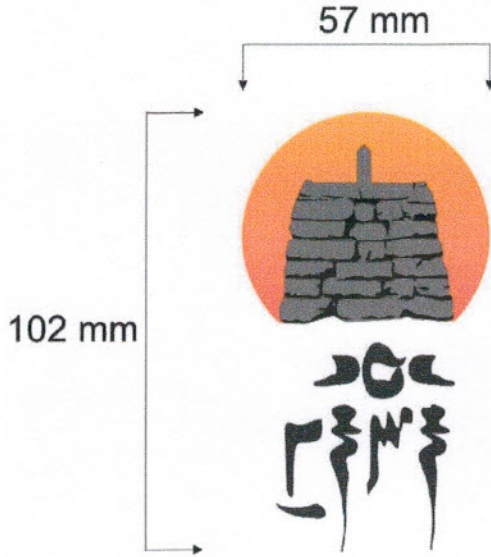

Council Logo