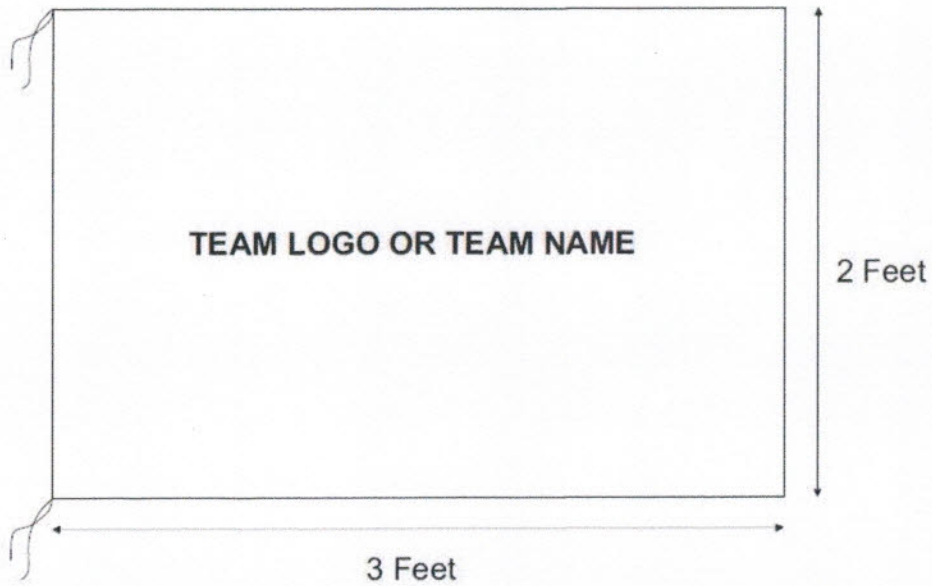

2 ވަނަ ބައި

Fenfushi Anhenunge Volleyball Mubaaraathuge, Teams Flag Standard **ANNEX II**

3 ވަނަ ބައި

2024 ވަނަ އަހަރުގެ ފެންފުޝީ ކައުންސިލްގެ ދަތުރުތަކުގެ ފަންޓު ފޯމް

ބަލާ ފޯމް

..... ބަލާ ފޯމް:

..... ބަލާ ފޯމްގެ ނަންބަރު:

..... ބަލާ ފޯމްގެ ނަންބަރު:

#	ފެންފުޝީ ކައުންސިލްގެ ދަތުރުތަކުގެ ނަންބަރު	ފެންފުޝީ ކައުންސިލްގެ ދަތުރުތަކުގެ ނަންބަރު	ފެންފުޝީ ކައުންސިލްގެ ދަތުރުތަކުގެ ނަންބަރު	ފެންފުޝީ ކައުންސިލްގެ ދަތުރުތަކުގެ ނަންބަރު	ފެންފުޝީ ކައުންސިލްގެ ދަތުރުތަކުގެ ނަންބަރު
1					
2					
3					
4					
5					
6					
7					
8					
9					
10					
11					
12					
13	.....				
14	.....				

ބަލާ ފޯމް

#	ފެންފުޝީ ކައުންސިލްގެ ދަތުރުތަކުގެ ނަންބަރު	ފެންފުޝީ ކައުންސިލްގެ ދަތުރުތަކުގެ ނަންބަރު	ފެންފުޝީ ކައުންސިލްގެ ދަތުރުތަކުގެ ނަންބަރު	ފެންފުޝީ ކައުންސިލްގެ ދަތުރުތަކުގެ ނަންބަރު	ފެންފުޝީ ކައުންސިލްގެ ދަތުރުތަކުގެ ނަންބަރު
1	.....				
2	.....				
3	.....				
4	.....				
5	.....