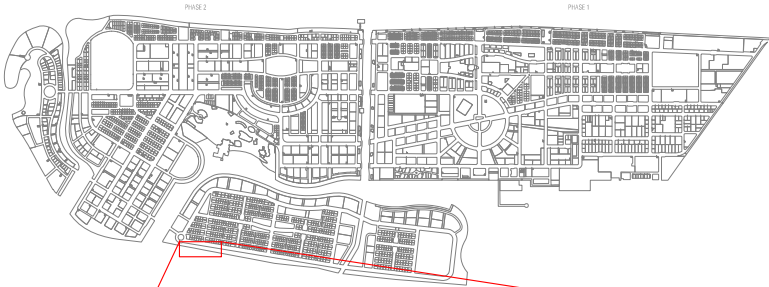

 HDC Land

MARINA AREA LAND DIVISION

Drawing Name: Location Map	Drawing Stage: Option Map	Scale: N.T.S.
----------------------------	---------------------------	---------------

PLANNERS

Drawn by: M/foa	Reviewed by:
Drawn date: 29th Sept 2024	Revised date:
Checked by: Mohammod Razvan Abdulla	

SURVEYORS

Surveyed by:	Reviewed by:
Surveyed date:	Revised date:
Checked by:	Approved by:

**HOUSING
DEVELOPMENT
CORPORATION**

 HDC Land

MARINA AREA LAND DIVISION

Drawing Name: Location Map

Drawing Stage: Option Map