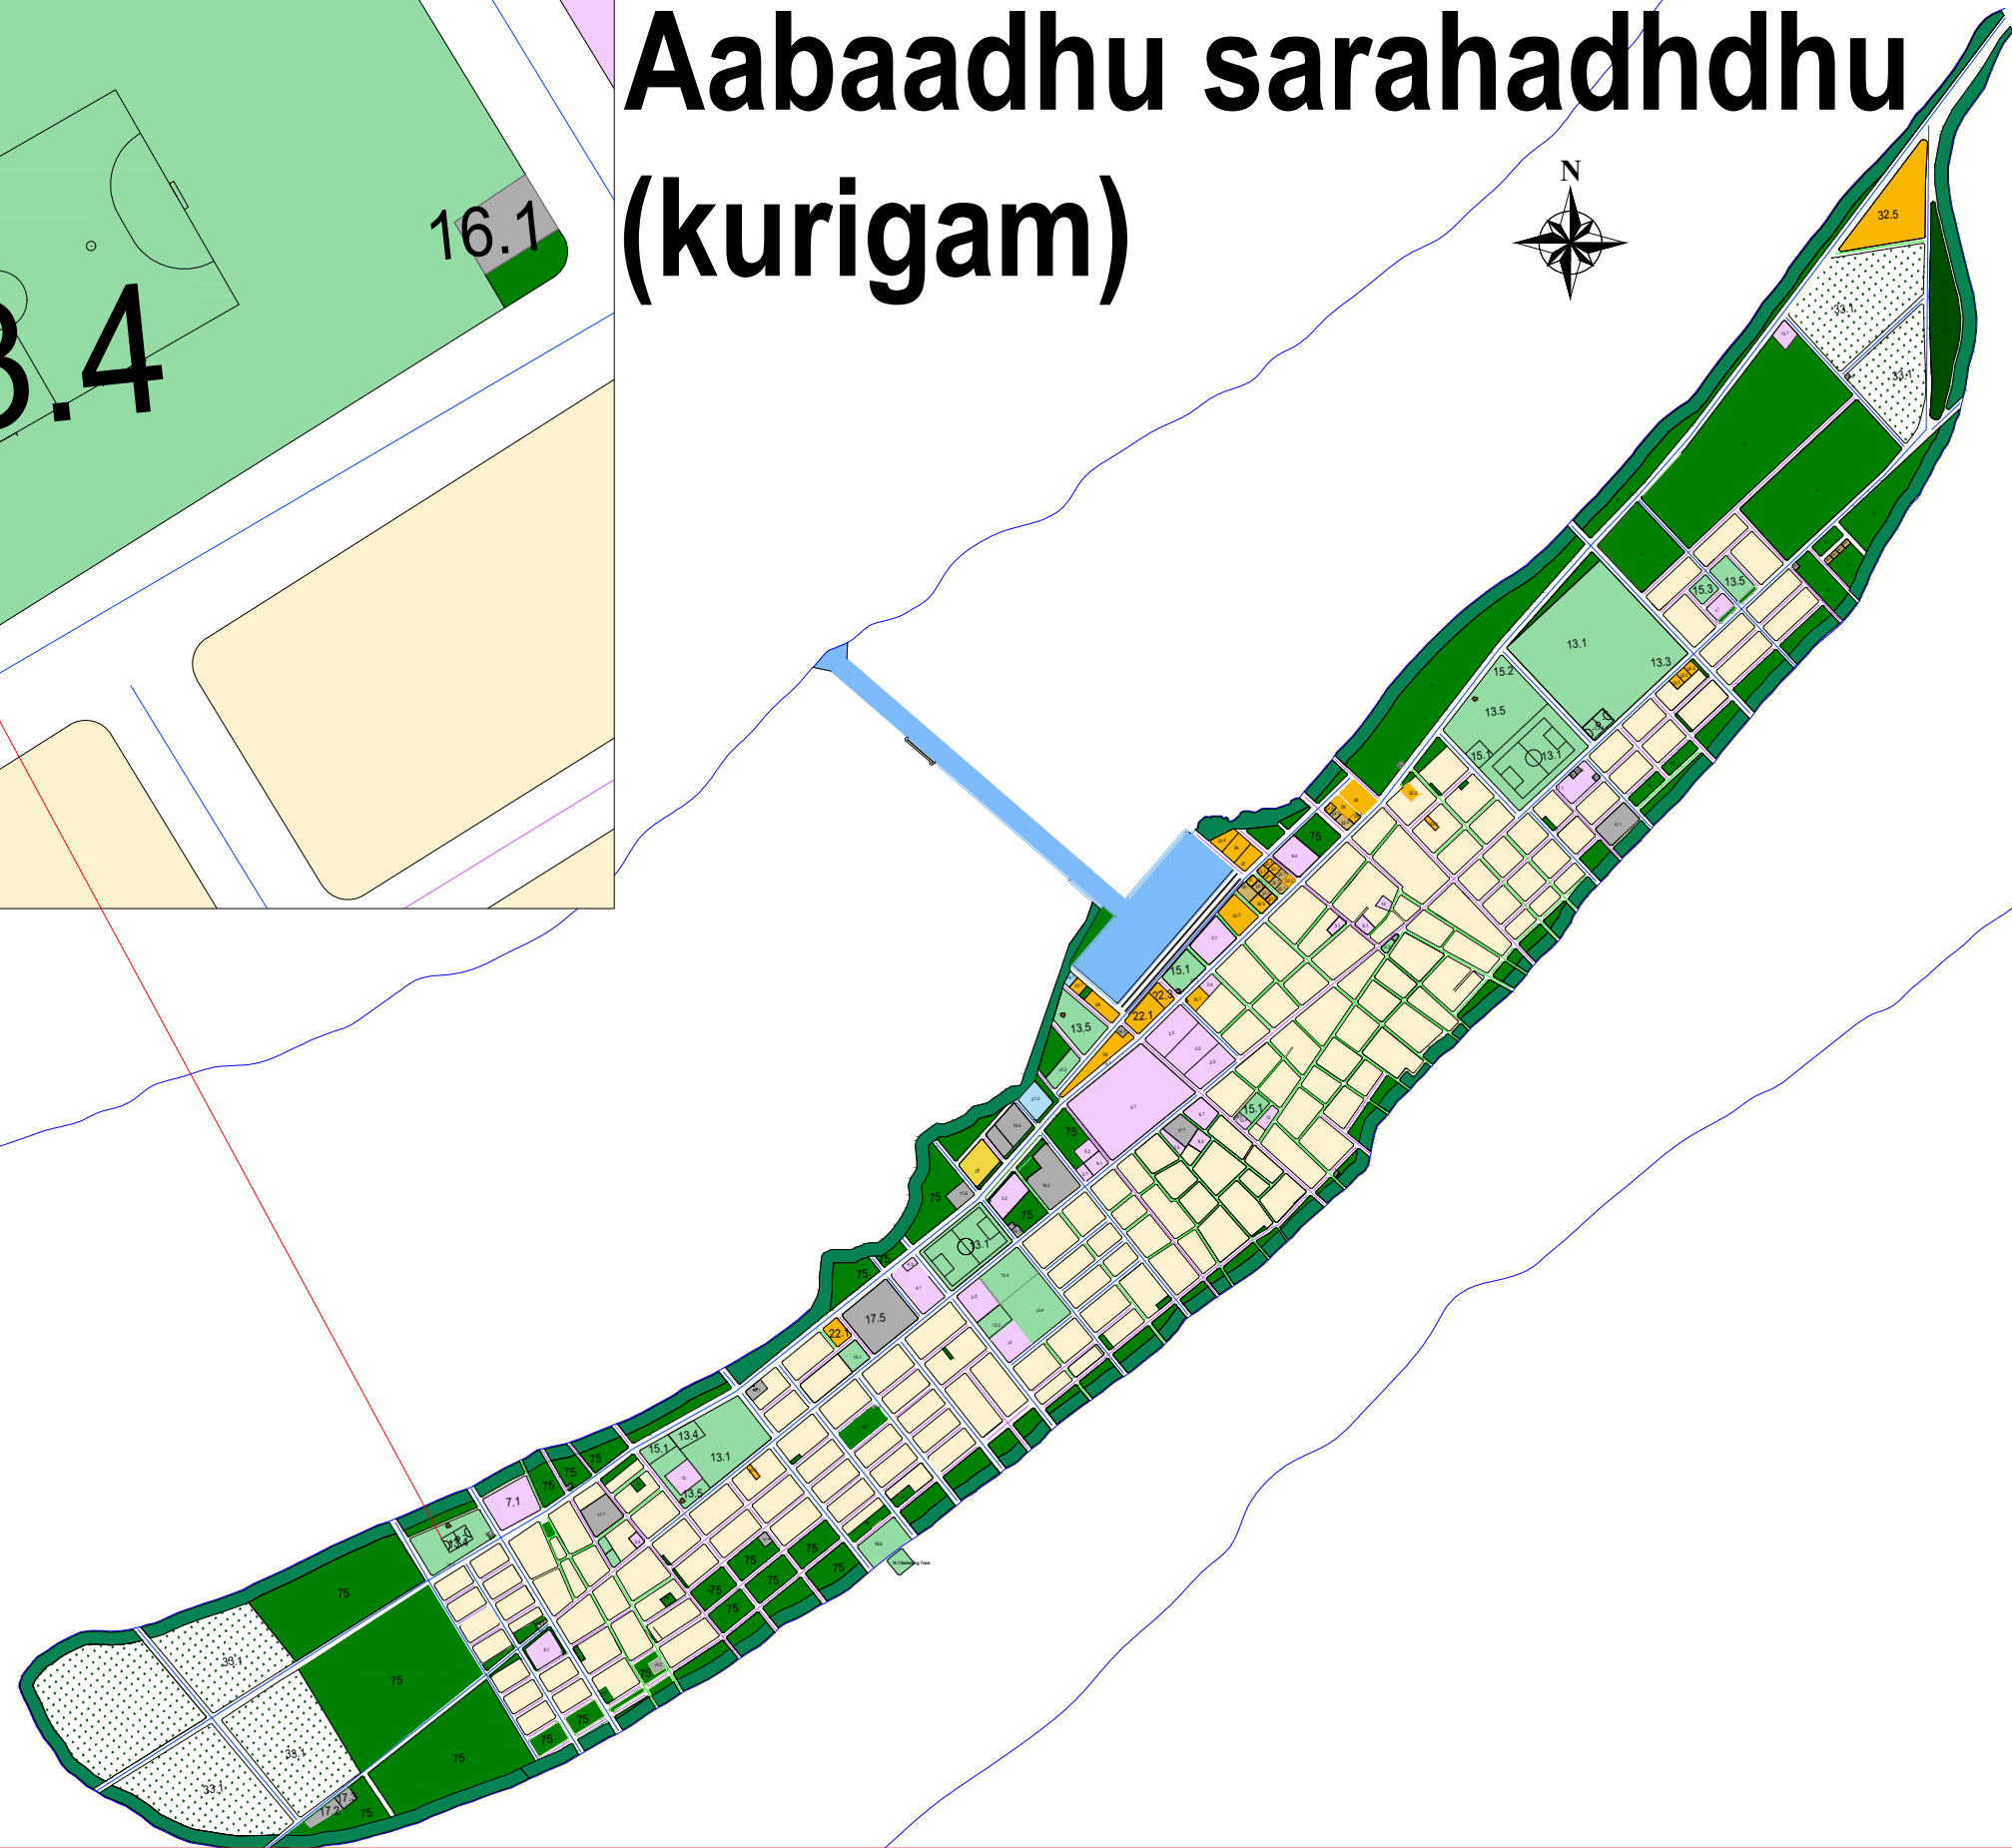

Aabaadhu sarahadhdhu (kurigam)

SECRETARIAT OF THE FONADHOO COUNCIL

BODUTHAKURUFAANU MAGU LAAMU FONADHOO, REPUBLIC OF MALDIVES

TITLE:
EXISTING LAND USE PLAN

PROJECT:
L. FONADHOO LAND USE PLAN

DRAWN BY: DN

CHECKED BY: NA

SURVEYED BY:

SCALE:

DATE: 22 FEB 2024