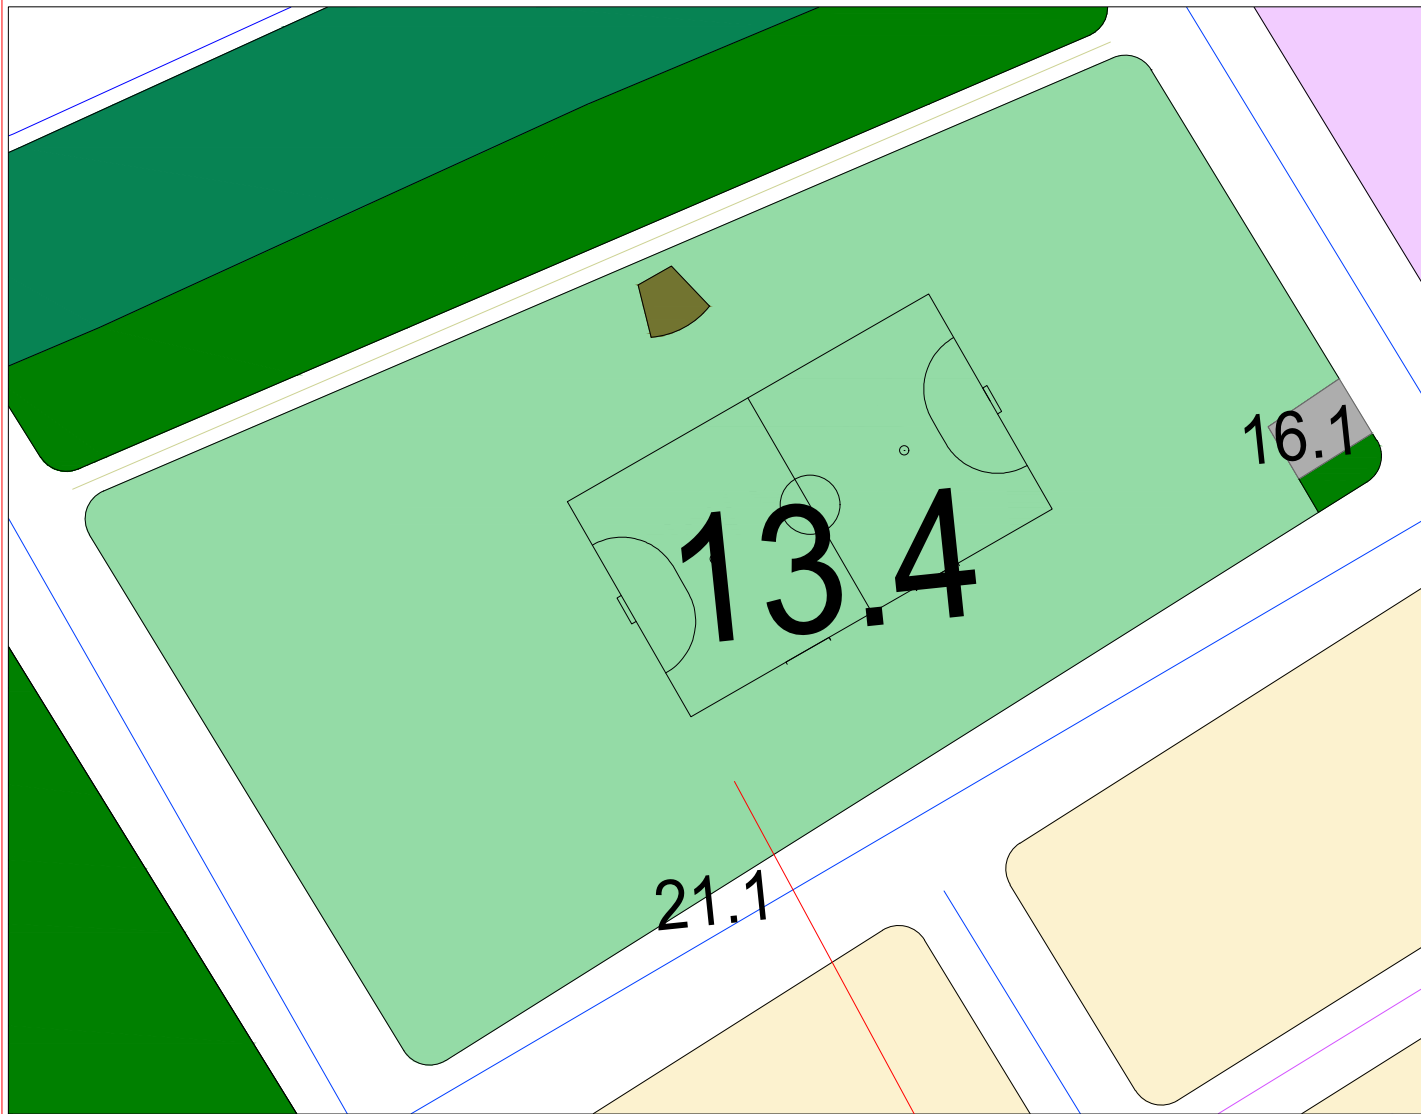

Aabaadhu sarahadhdhu (kurigam)

SECRETARIAT OF THE FONADHOO COUNCIL

BODUTHAKURUFAANU MAGU LAAMU FONADHOO, REPUBLIC OF MALDIVES

TITLE:
EXISTING LAND USE PLAN

PROJECT:
L. FONADHOO LAND USE PLAN

DRAWN BY: DN

CHECKED BY: NA

SURVEYED BY:

SCALE:

DATE: 22 FEB 2024