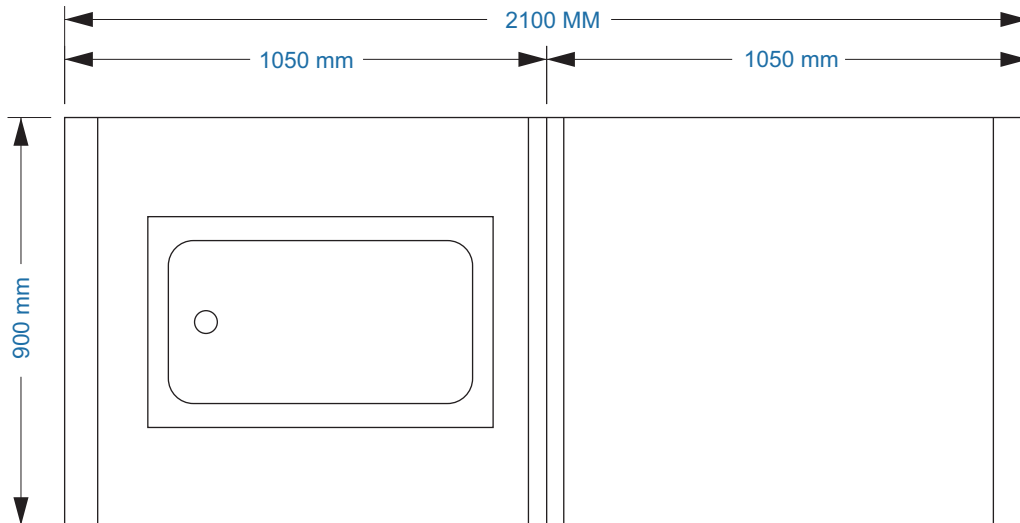

NARUSMAAGE SINK CUPBOARD

NARUSMAAGE MAIN DOOR AND TOILET DOOR

SYMBOL	D1	
SYMBOL		
LOCATION	GROUND FLOOR	
QUANTITY	01 NOS	
FRAME	SOLID TIMBER FRAME DOOR	
PANEL	DECORATIVE SOLID TIMBER PANEL	
FINISH	PAINT FINISH	
HINGE	STAINLESS STEEL	
LOCK	STATE MAKE	
NOTE	ALL MEASUREMENT TO BE CHECKED ON SITE	

D2	
	
LOCATION	TOILET DOOR
QUANTITY	01 NOS
FRAME	TREATED TIMBER
PANEL	TREATED SOLID TIMBER (READY MADE FLUSH DOOR LEAF)
FINISH	NIPPON / SIGMA OR EQUIVALENT ENAMEL PAINT
HINGE	SS HINGES SINGLE SIDE OPENING
LOCK	STATE MAKE (MORTICE LOCK)
NOTE	ALL MEASUREMENT TO BE CHECKED ON SITE