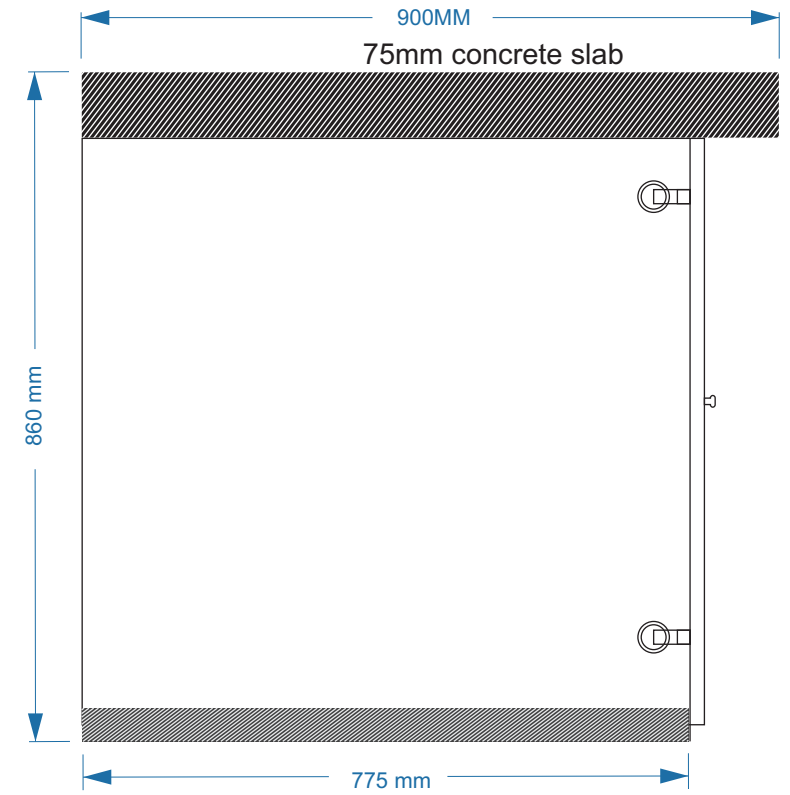

NARUSMAAGE SINK CUPBOARD

NARUSMAAGE MAIN DOOR AND TOILET DOOR

SYMBOL	D1	
SYMBOL		
LOCATION	GROUND FLOOR	
QUANTITY	01 NOS	
FRAME	SOLID TIMBER FRAME DOOR	
PANEL	DECORATIVE SOLID TIMBER PANEL	
FINISH	PAINT FINISH	
HINGE	STAINLESS STEEL	
LOCK	STATE MAKE	
NOTE	ALL MEASUREMENT TO BE CHECKED ON SITE	

D2	
	
LOCATION	TOILET DOOR
QUANTITY	01 NOS
FRAME	TREATED TIMBER
PANEL	TREATED SOLID TIMBER (READY MADE FLUSH DOOR LEAF)
FINISH	NIPPON / SIGMA OR EQUIVALENT ENAMEL PAINT
HINGE	SS HINGES SINGLE SIDE OPENING
LOCK	STATE MAKE (MORTICE LOCK)
NOTE	ALL MEASUREMENT TO BE CHECKED ON SITE