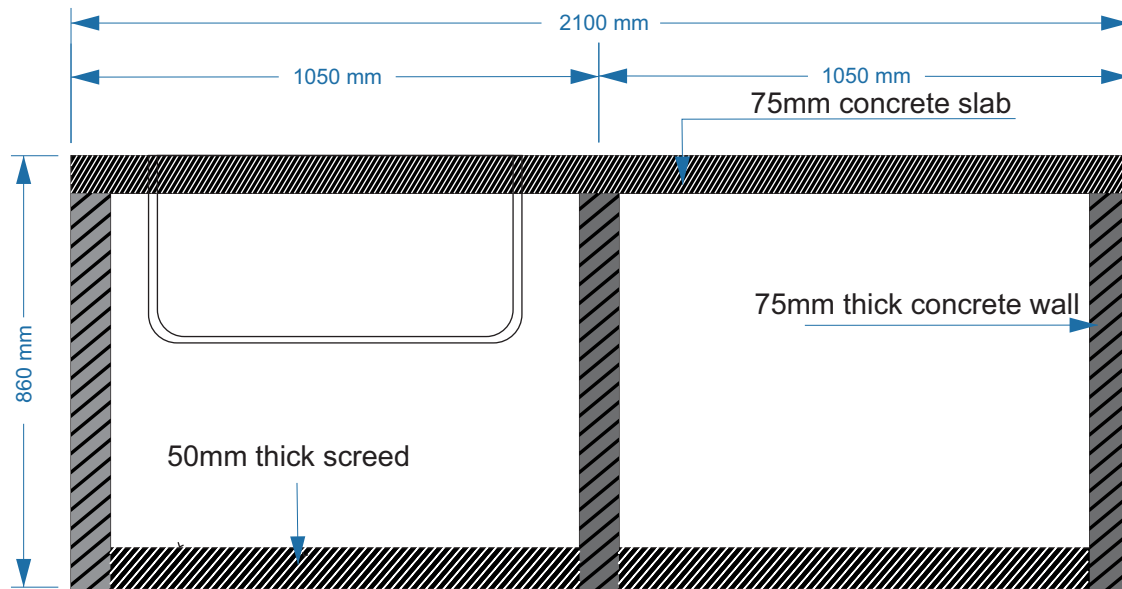

NARUSMAAGE SINK CUPBOARD

NARUSMAAGE MAIN DOOR AND TOILET DOOR

SYMBOL	D1	
SYMBOL		
LOCATION	GROUND FLOOR	
QUANTITY	01 NOS	
FRAME	SOLID TIMBER FRAME DOOR	
PANEL	DECORATIVE SOLID TIMBER PANEL	
FINISH	PAINT FINISH	
HINGE	STAINLESS STEEL	
LOCK	STATE MAKE	
NOTE	ALL MEASUREMENT TO BE CHECKED ON SITE	

D2	
	
LOCATION	TOILET DOOR
QUANTITY	01 NOS
FRAME	TREATED TIMBER
PANEL	TREATED SOLID TIMBER (READY MADE FLUSH DOOR LEAF)
FINISH	NIPPON / SIGMA OR EQUIVALENT ENAMEL PAINT
HINGE	SS HINGES SINGLE SIDE OPENING
LOCK	STATE MAKE (MORTICE LOCK)
NOTE	ALL MEASUREMENT TO BE CHECKED ON SITE