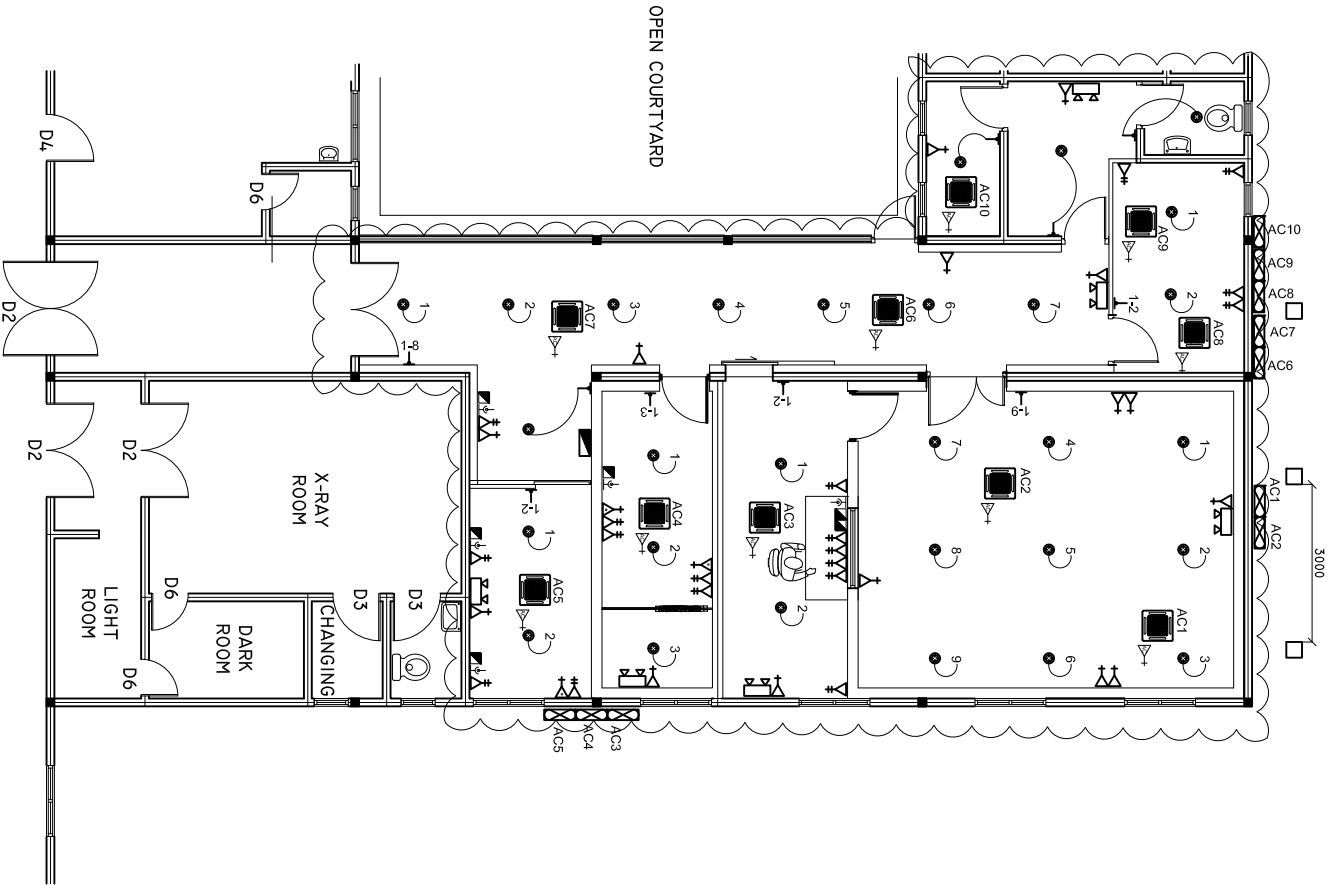

ELECTRICAL LAYOUT

AT DAMH

SCALE: 1 : 100

LEGEND

SYMBOL	DESCRIPTION
	LED BULB WITH 150MM DOWN LIGHT
	1 x 13 AMP SOCKET OUTLET (1800MM ABOVE FFL)
	2 x 13 AMP SOCKET OUTLET (600MM ABOVE FFL)
	1 x 15 AMP SOCKET OUTLET (600MM ABOVE FFL)
	1 x 15 AMP AC SOCKET OUTLET (300MM BLW. CEILING)
	TWO GANG SWITCH
	ONE WAY SWITCH
	EMERGENCY LIGHT
	DISTRIBUTION BOARD (WALL EMBEDDED)
	TELEPHONE SOCKET
	NETWORK SOCKET
	1 x 13 AMP SOCKET OUTLET (200MM BELOW CEILING)
	AC OUTDOOR UNIT
	AC INDOOR UNIT, CEILING CASSETTE TYPE
	EARTH PIT