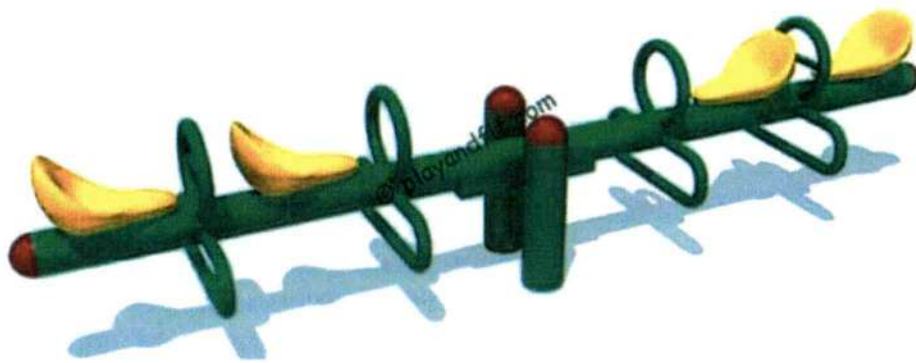

Combine slider

Material: Plastic LLDPE , Galvanized Pipe, powder coated deck

Size: 8.5x5.0x3.8m

Seasaw,4 seats Plastic Seasaw

Material:	galvanized steel, _____
Type:	Outdoor Playground
Size:	250*60*60cm

seasaw for kids

Size	200*35*70cm
Material	The main metal parts are made of 114 galvanized steel tube which is processed with carbon-dioxide arc welding, high temperature solidity,static spraying paint.

Swing Set

outdoor solitary swing set

Measurements(mm) 6000*1300*2000(L*W*H)

Certificate	GS,SGS,BV,ISO9001,etc
Material	1. Plastic Parts: LLDPE, Roto-moulded 2. Metal Parts: Galvanized steel pipe,Color powder coated
Components	A shape stands, Galvanized Steel Rail, powder coated. Swing set, chain
Advantage	a.Anti-UV b.Anti-static c.Security d.Environmental protection e.Color is not easy to fade

SPRING RIDERS

Material: Plastic LLDPE
Size: 85cmX50cmX98cm

Material: Plastic LLDPE
Size: 88cmX48cmX88cm

Material: Plastic LLDPE
Size: 96cmX96cmX78cm

Material: Plastic LLDPE
Size: 80cmX60cmX80cm

Material: Plastic LLDPE
Size: 88cmX48cmX80cm