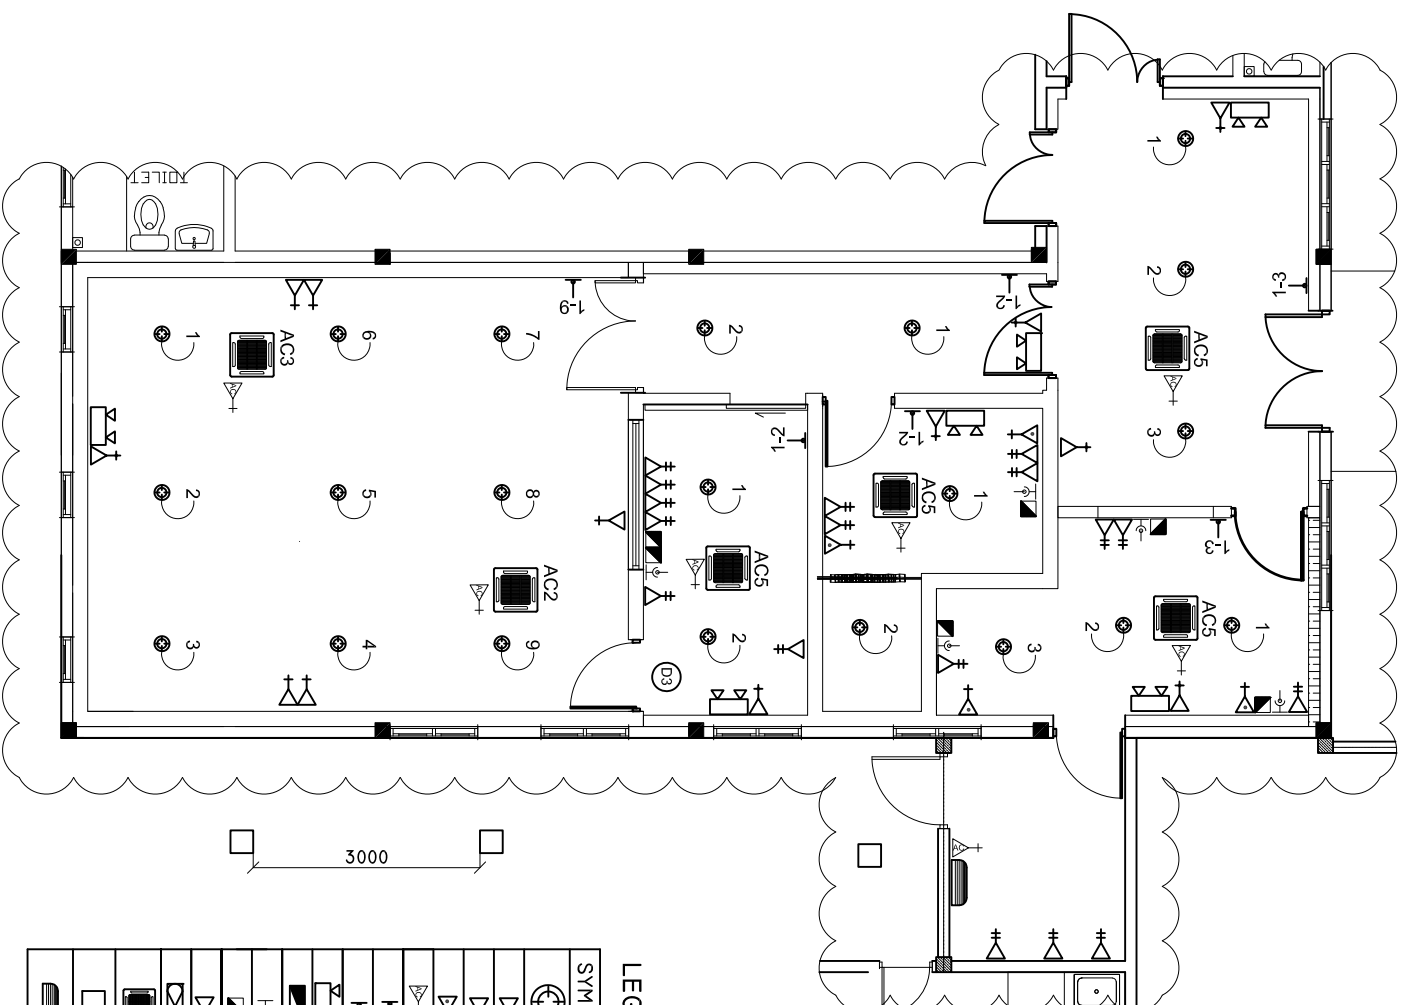

ELECTRICAL LAYOUT AT URH

SCALE: 1 : 100

LEGEND

SYMBOL	DESCRIPTION
	LED BULB WITH 150MM DOWN LIGHT
	1 x 13 AMP SOCKET OUTLET (1600MM ABOVE FFL)
	2 x 13 AMP SOCKET OUTLET (600MM ABOVE FFL)
	1 x 15 AMP SOCKET OUTLET (600MM ABOVE FFL)
	1 x 15 AMP AC SOCKET OUTLET (300MM BLW, CEILING)
	TWO GANG SWITCH
	ONE WAY SWITCH
	EMERGENCY LIGHT
	DISTRIBUTION BOARD (WALL EMBEDDED)
	TELEPHONE SOCKET
	NETWORK SOCKET
	1 x 13 AMP SOCKET OUTLET (200MM BELOW CEILING)
	AC OUTDOOR UNIT
	AC INDOOR UNIT, CEILING CASSETTE TYPE
	EARTH PIT
	AC WALL MOUNT UNIT