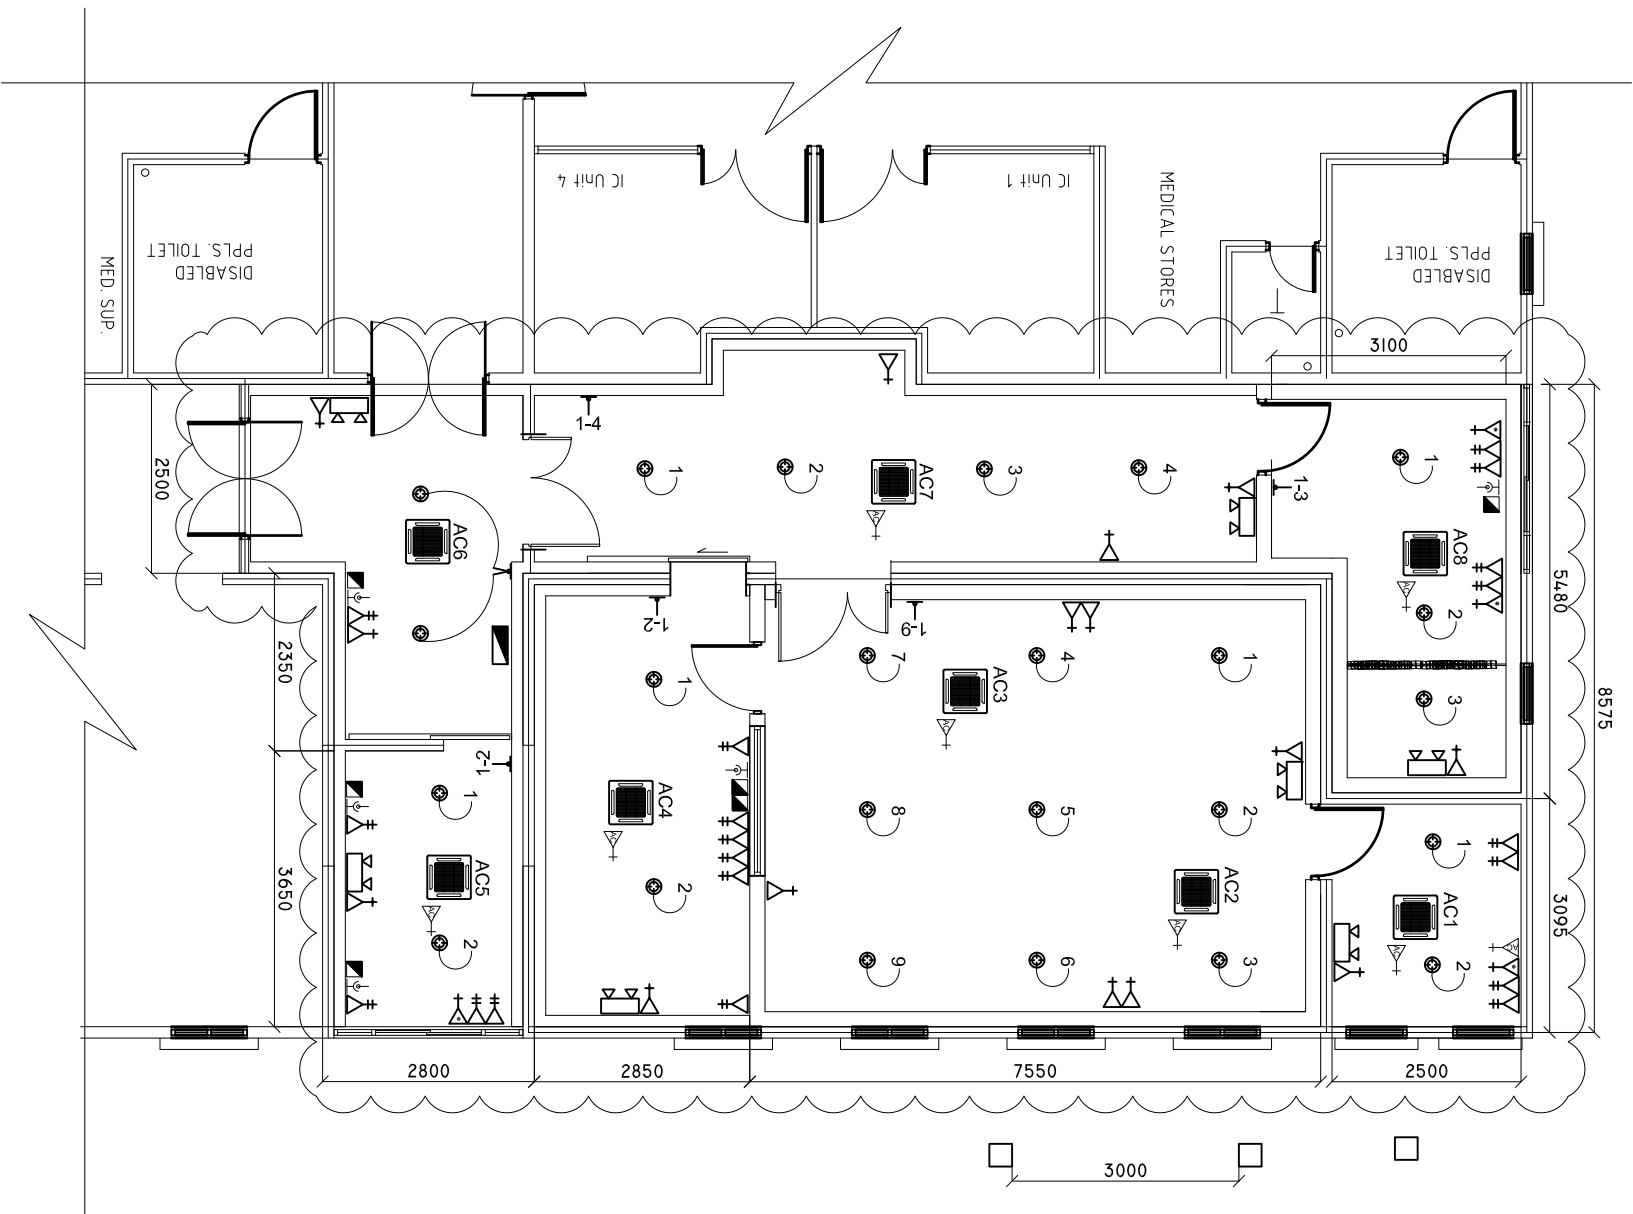

# ELECTRICAL LAYOUT

## AT GRH

SCALE: 1 : 100

### LEGEND

SYMBOL	DESCRIPTION
	LED BULB WITH 150MM DOWN LIGHT
	1 x 13 AMP SOCKET OUTLET (1600MM ABOVE FFL)
	2 x 13 AMP SOCKET OUTLET (600MM ABOVE FFL)
	1 x 15 AMP SOCKET OUTLET (600MM ABOVE FFL)
	1 x 15 AMP AC SOCKET OUTLET ( 300MM BL.W, CEILING)
	TWO GANG SWITCH
	ONE WAY SWITCH
	EMERGENCY LIGHT
	DISTRIBUTION BOARD ( WALL EMBEDDED )
	TELEPHONE SOCKET
	NETWORK SOCKET
	1 x 13 AMP SOCKET OUTLET (200MM BELOW CEILING)
	AC OUTDOOR UNIT
	AC INDOOR UNIT, CEILING CASSETTE TYPE
	EARTH PIT