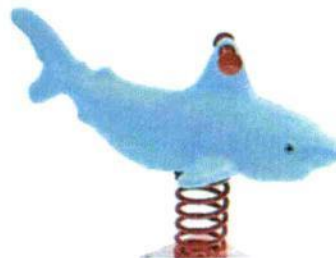

Material: Plastic LLDPE
Size: 100cmX45cmX75cm