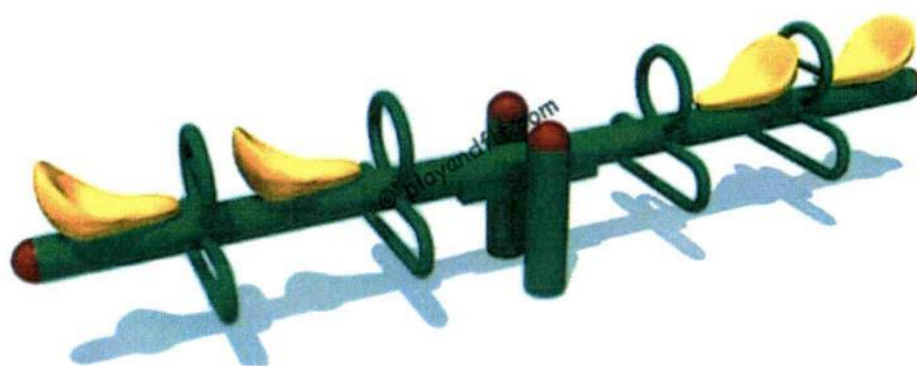

## Combine slider

**Material:** Plastic LLDPE , Galvanized Pipe, powder coated deck

**Size:** 8.5x5.0x3.8m

## Seasaw,4 seats Plastic Seasaw

Material:	galvanized steel, _____
Type:	Outdoor Playground
Size:	250*60*60cm

## seesaw for kids

Size	200*35*70cm
Material	The main metal parts are made of 114 galvanized steel tube which is processed with carbon-dioxide arc welding, high temperature solidity,static spraying paint.

## outdoor solitary swing set

Measurements(mm) 6000\*1300\*2000(L\*W\*H)

Certificate	GS,SGS,BV,ISO9001,etc
Material	1. Plastic Parts: LLDPE, Roto-moulded 2. Metal Parts: Galvanized steel pipe,Color powder coated
Components	A shape stands, Galvanized Steel Rail, powder coated. Swing set, chain
Advantage	a.Anti-UV b.Anti-static c.Security d.Environmental protection e.Color is not easy to fade