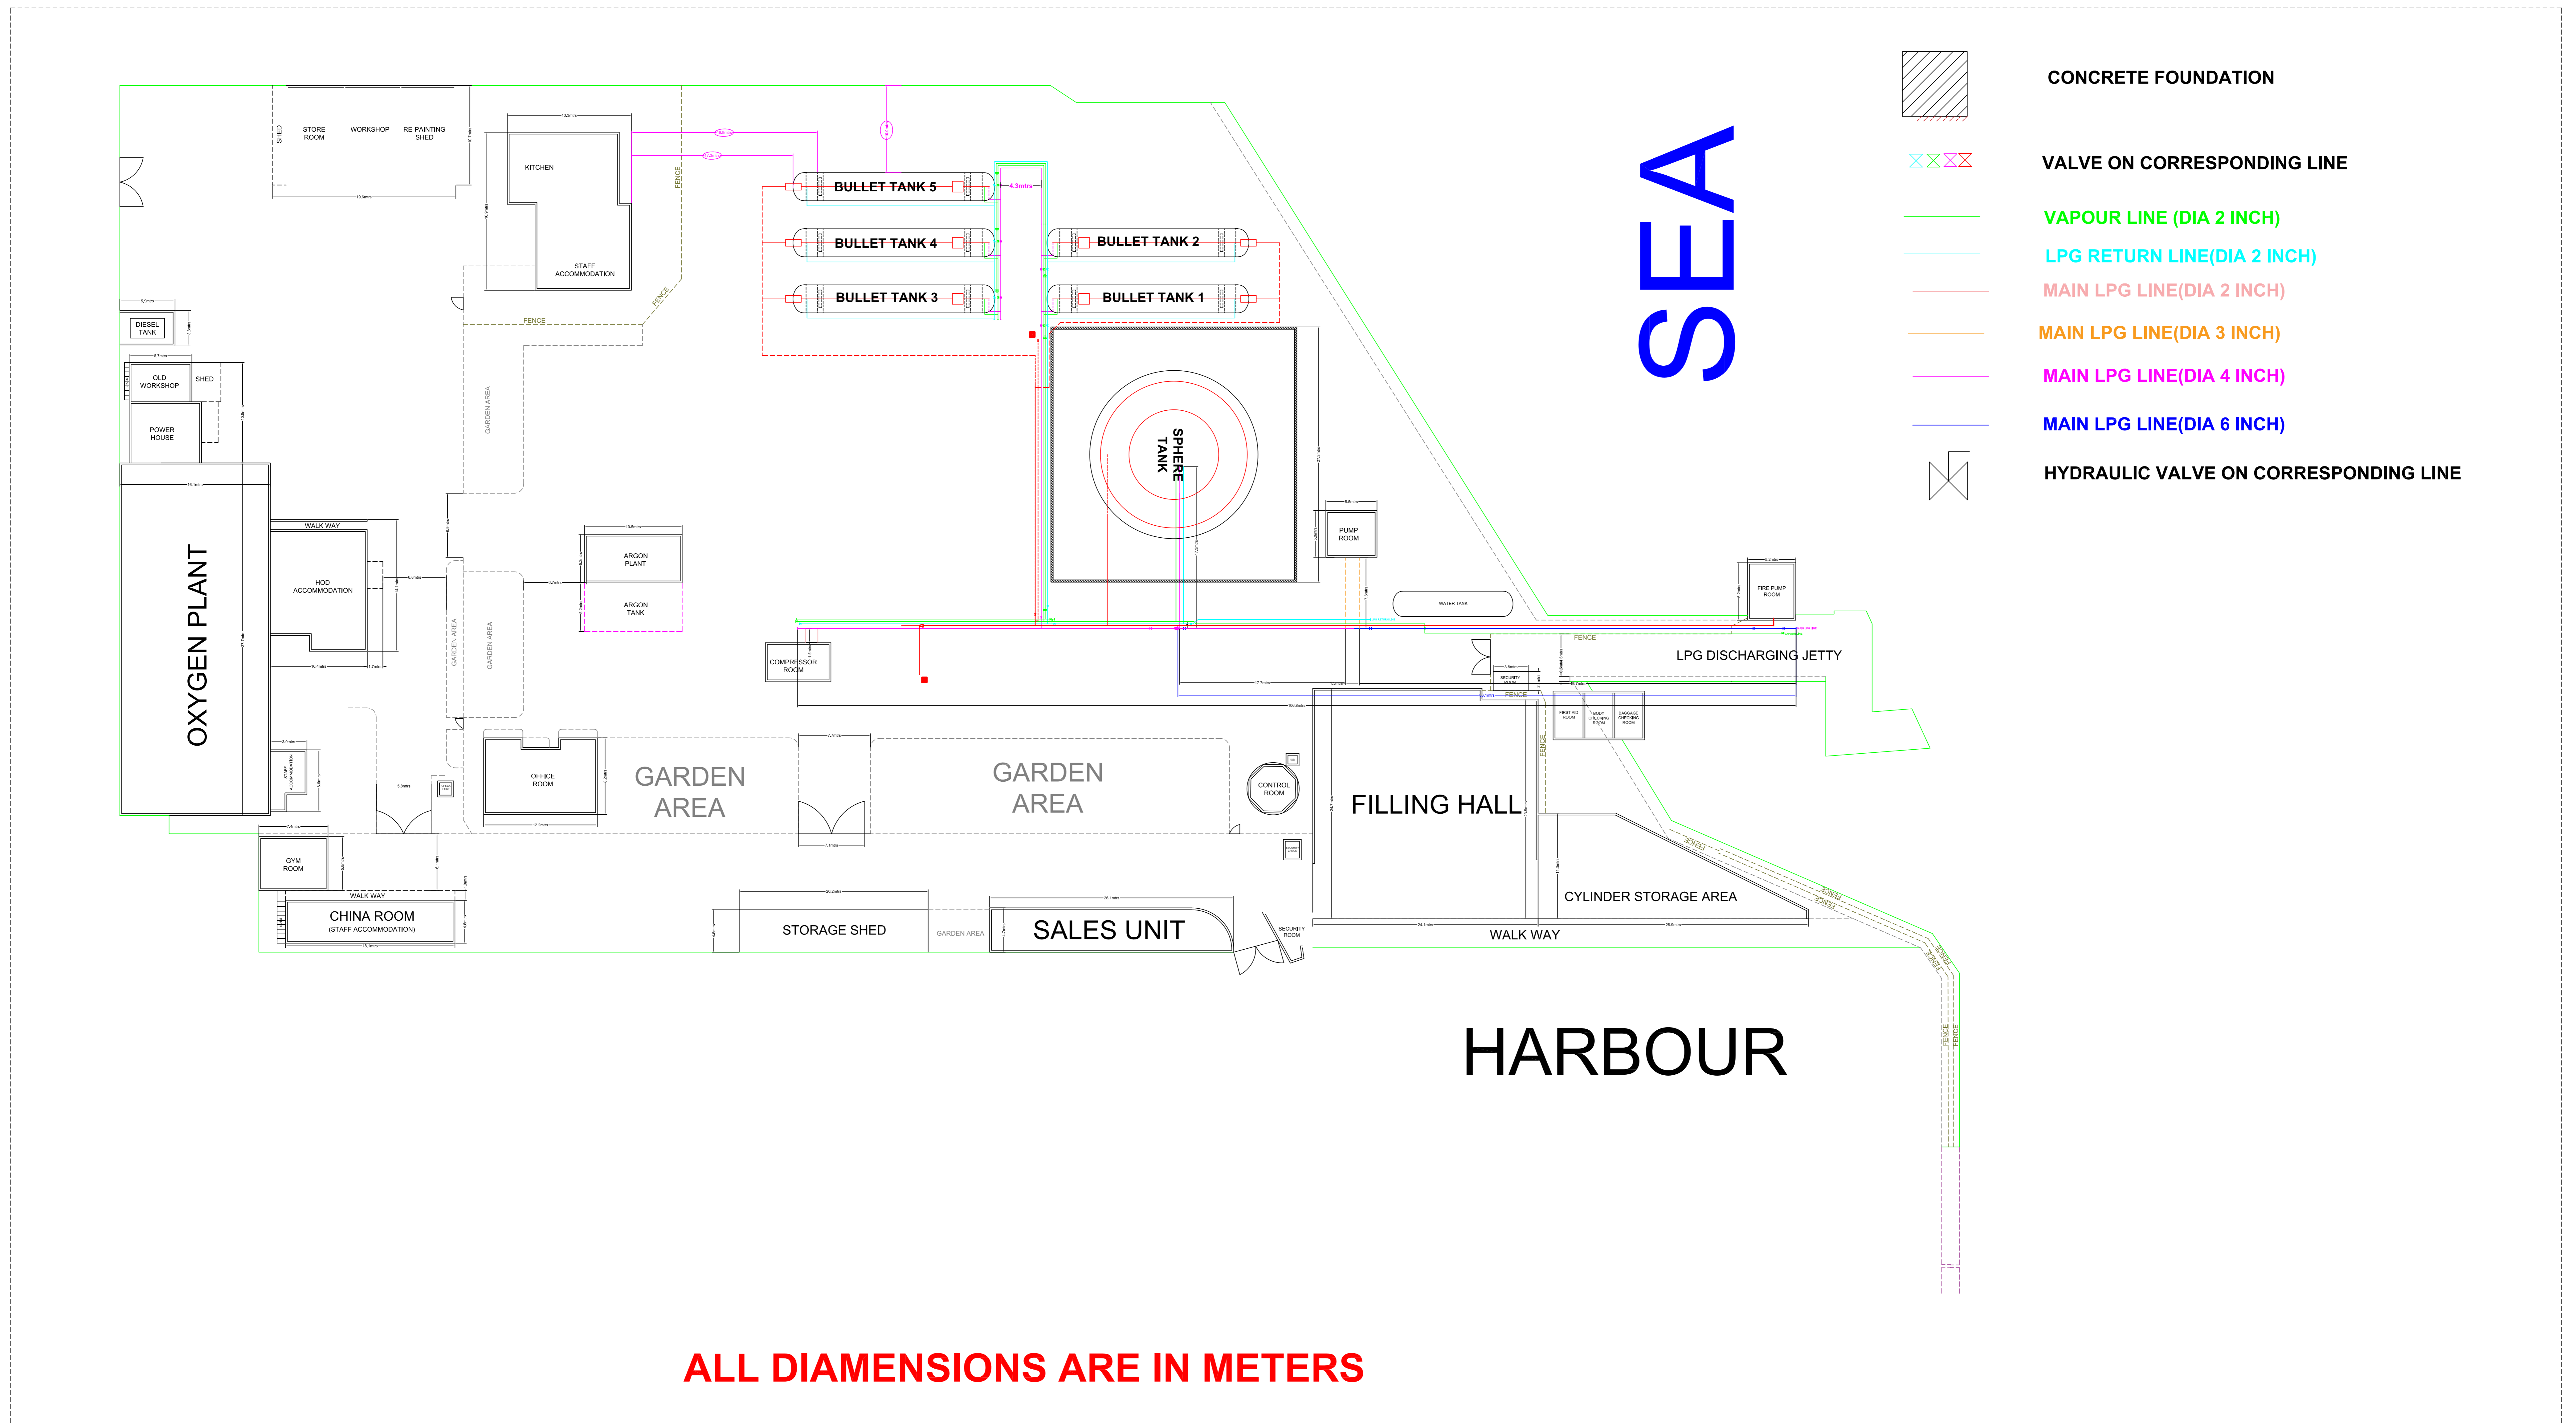

BULLET TANK DETAILS (TANK 5)

BULLET TANK FOUNDATION

TOP VIEW

SIDE VIEW

FRONT VIEW

THILAFUSHI SITE (FINAL)

ALL DIMENSIONS ARE IN METERS

THILAFUSHI SITE (RELOCATION)

THILAFUSHI SITE (RELOCATION)

THILAFUSHI SITE (RELOCATION 4)

ALL DIMENSIONS ARE IN METERS

THILAFUSHI SITE (RELOCATION 5)