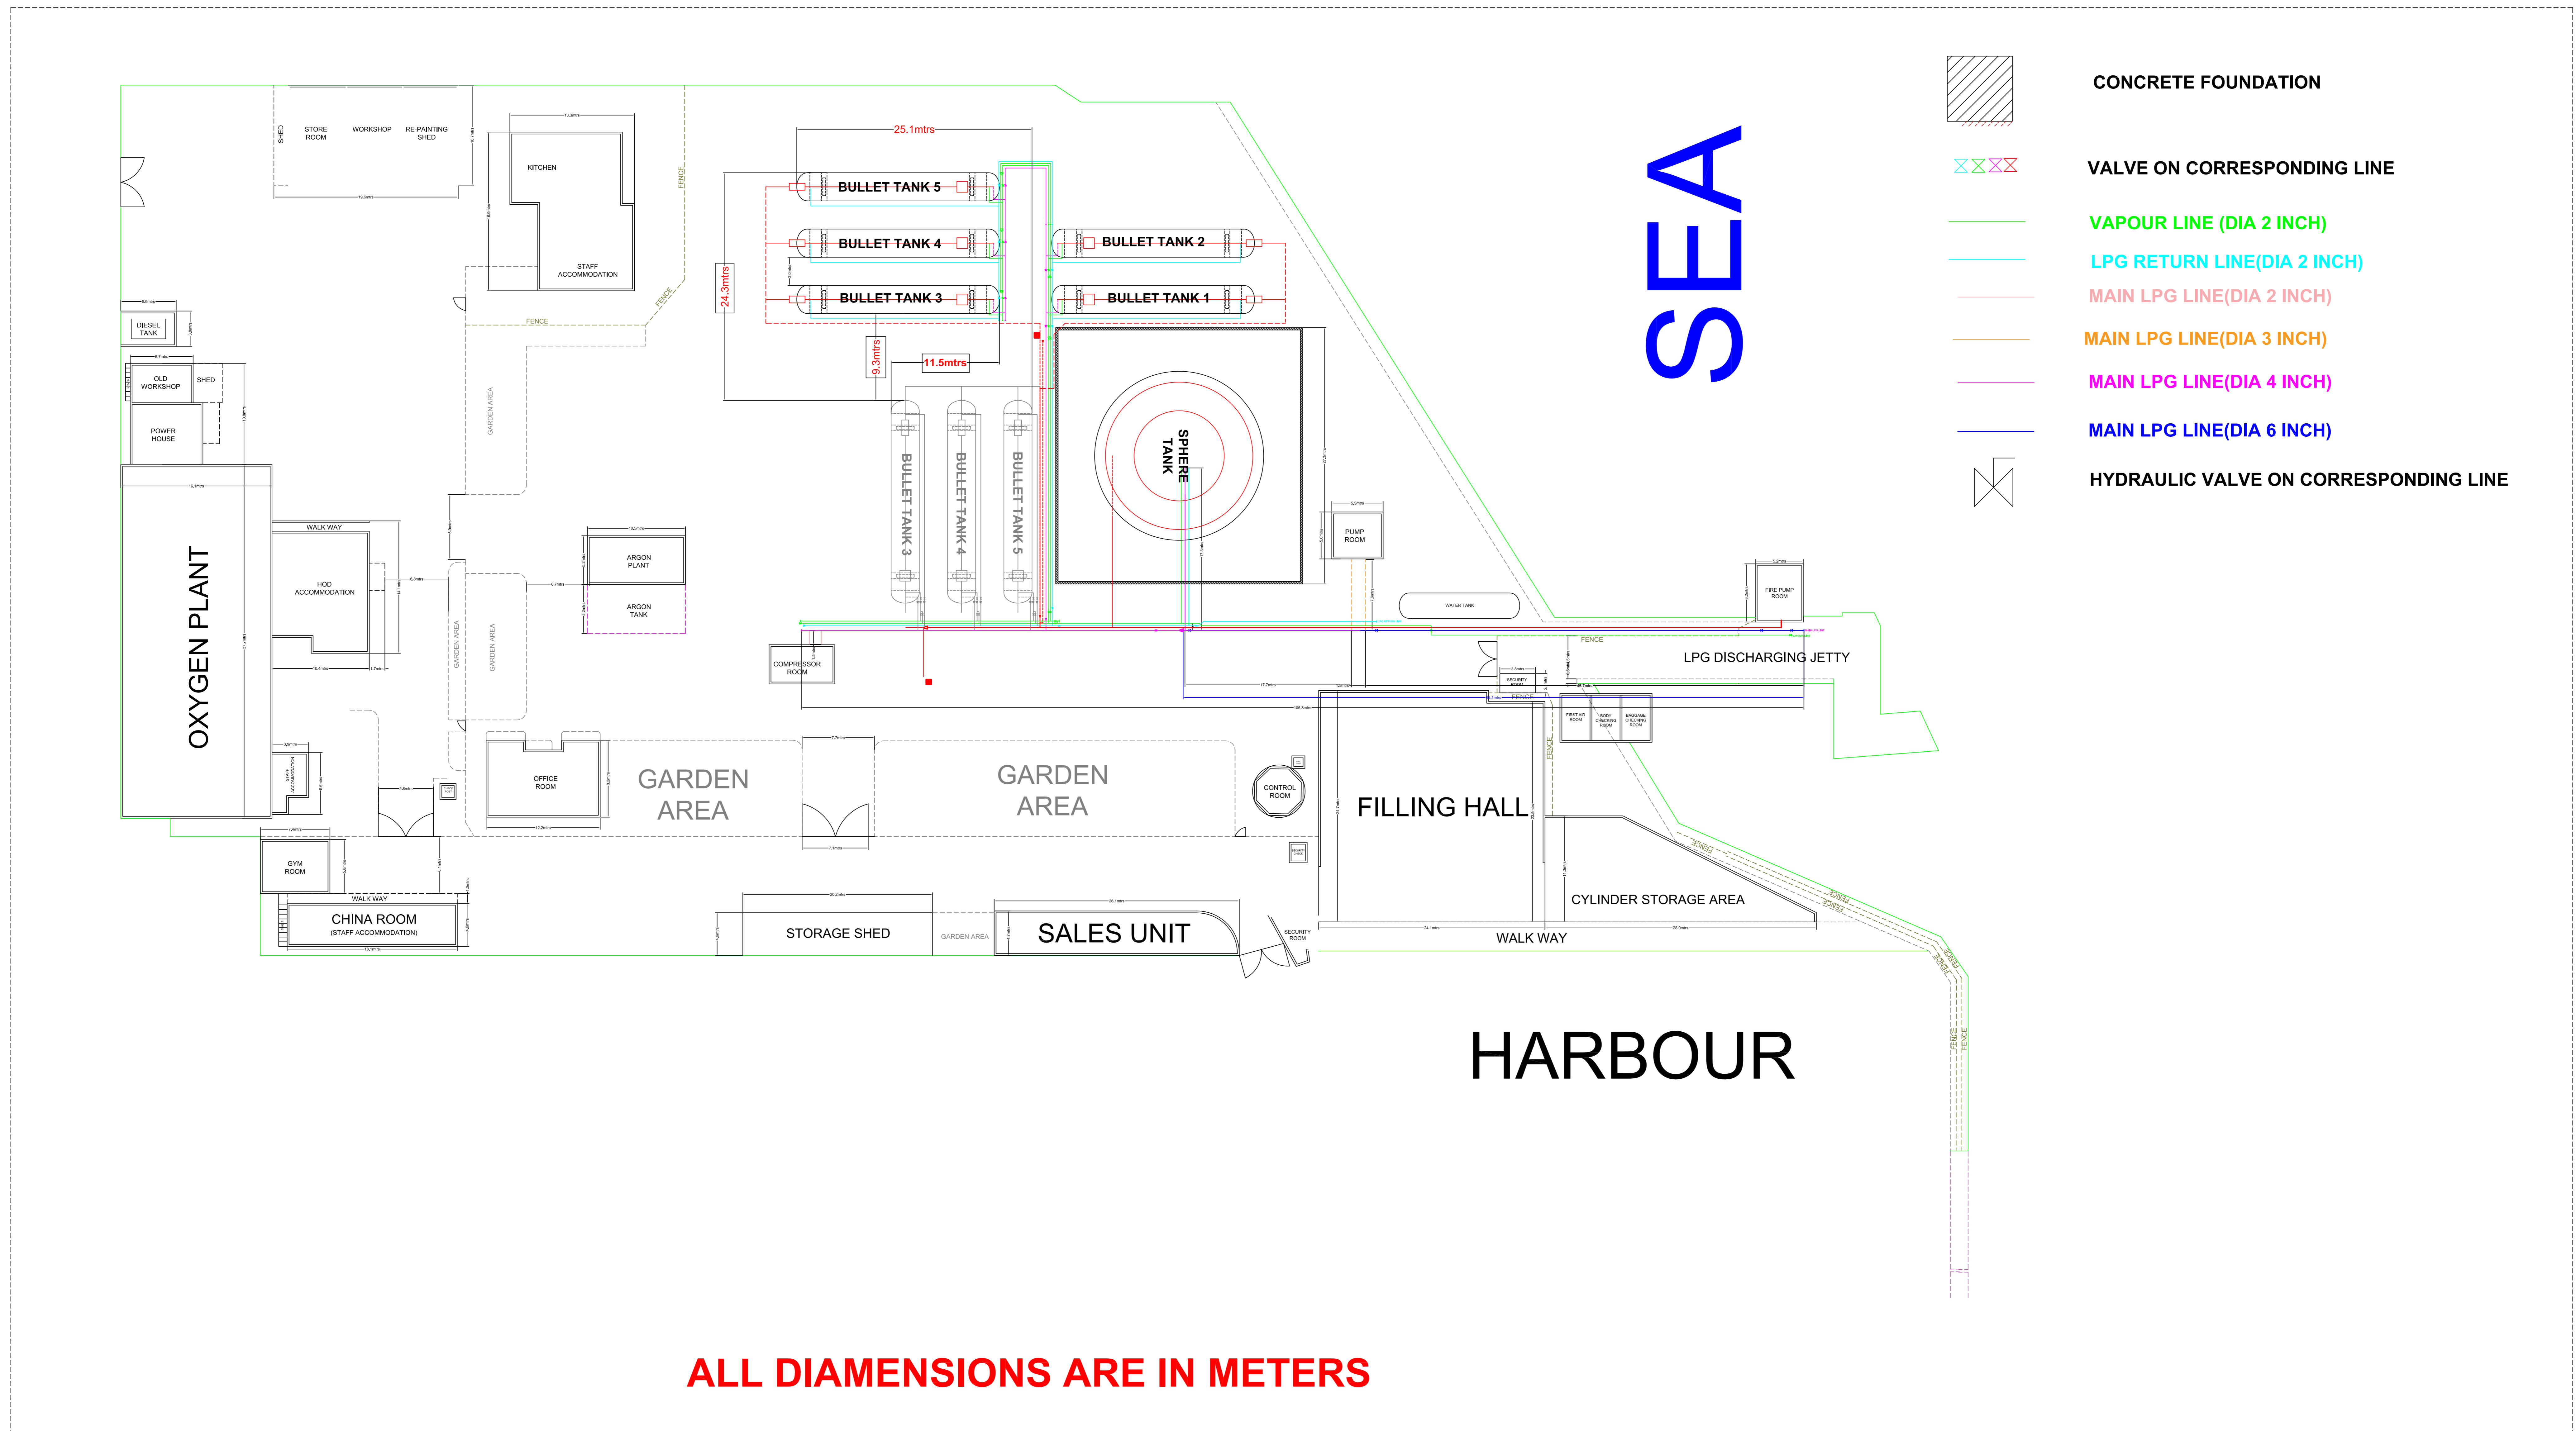

BULLET TANK DETAILS (TANK 5)

BULLET TANK FOUNDATION

TOP VIEW

SIDE VIEW

FRONT VIEW

THILAFUSHI SITE (FINAL)

ALL DIMENSIONS ARE IN METERS

THILAFUSHI SITE (RELOCATION)

THILAFUSHI SITE (RELOCATION)

THILAFUSHI SITE (RELOCATION 4)

ALL DIMENSIONS ARE IN METERS

THILAFUSHI SITE (RELOCATION 5)