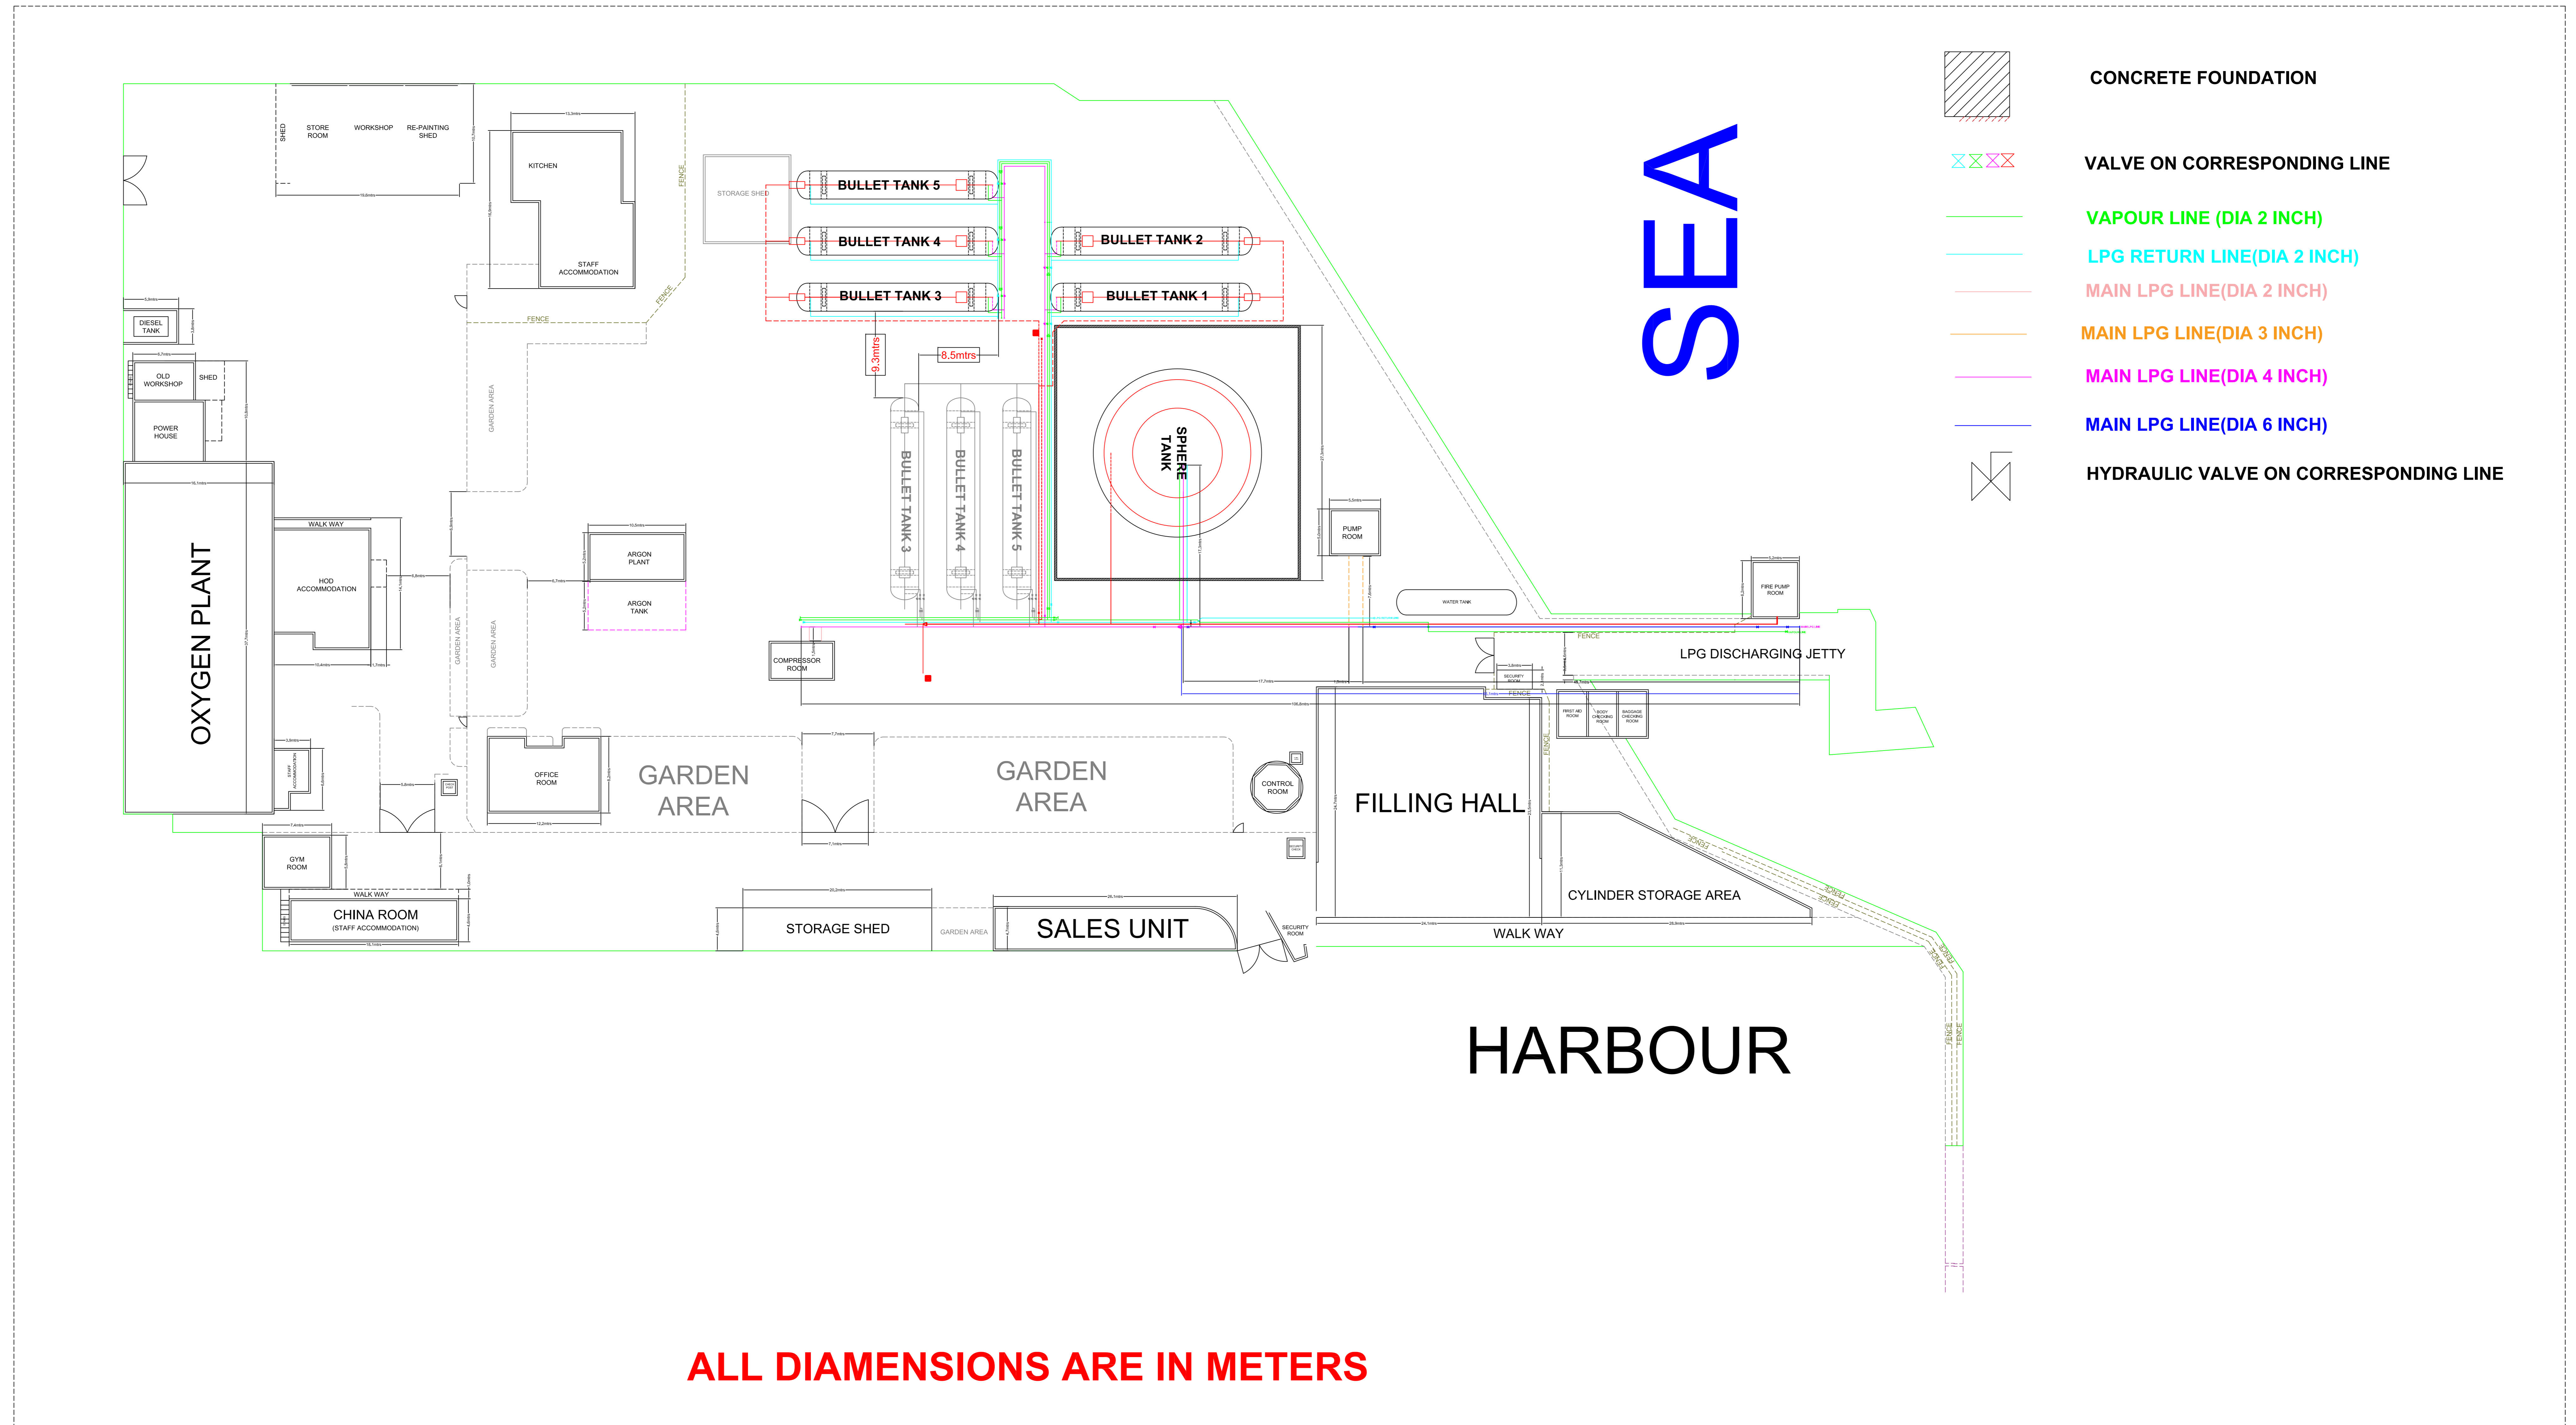

BULLET TANK DETAILS (TANK 5)

BULLET TANK FOUNDATION

TOP VIEW

SIDE VIEW

FRONT VIEW

THILAFUSHI SITE (FINAL)

ALL DIMENSIONS ARE IN METERS

THILAFUSHI SITE (RELOCATION)

THILAFUSHI SITE (RELOCATION)

THILAFUSHI SITE (RELOCATION 4)

ALL DIMENSIONS ARE IN METERS

THILAFUSHI SITE (RELOCATION 5)