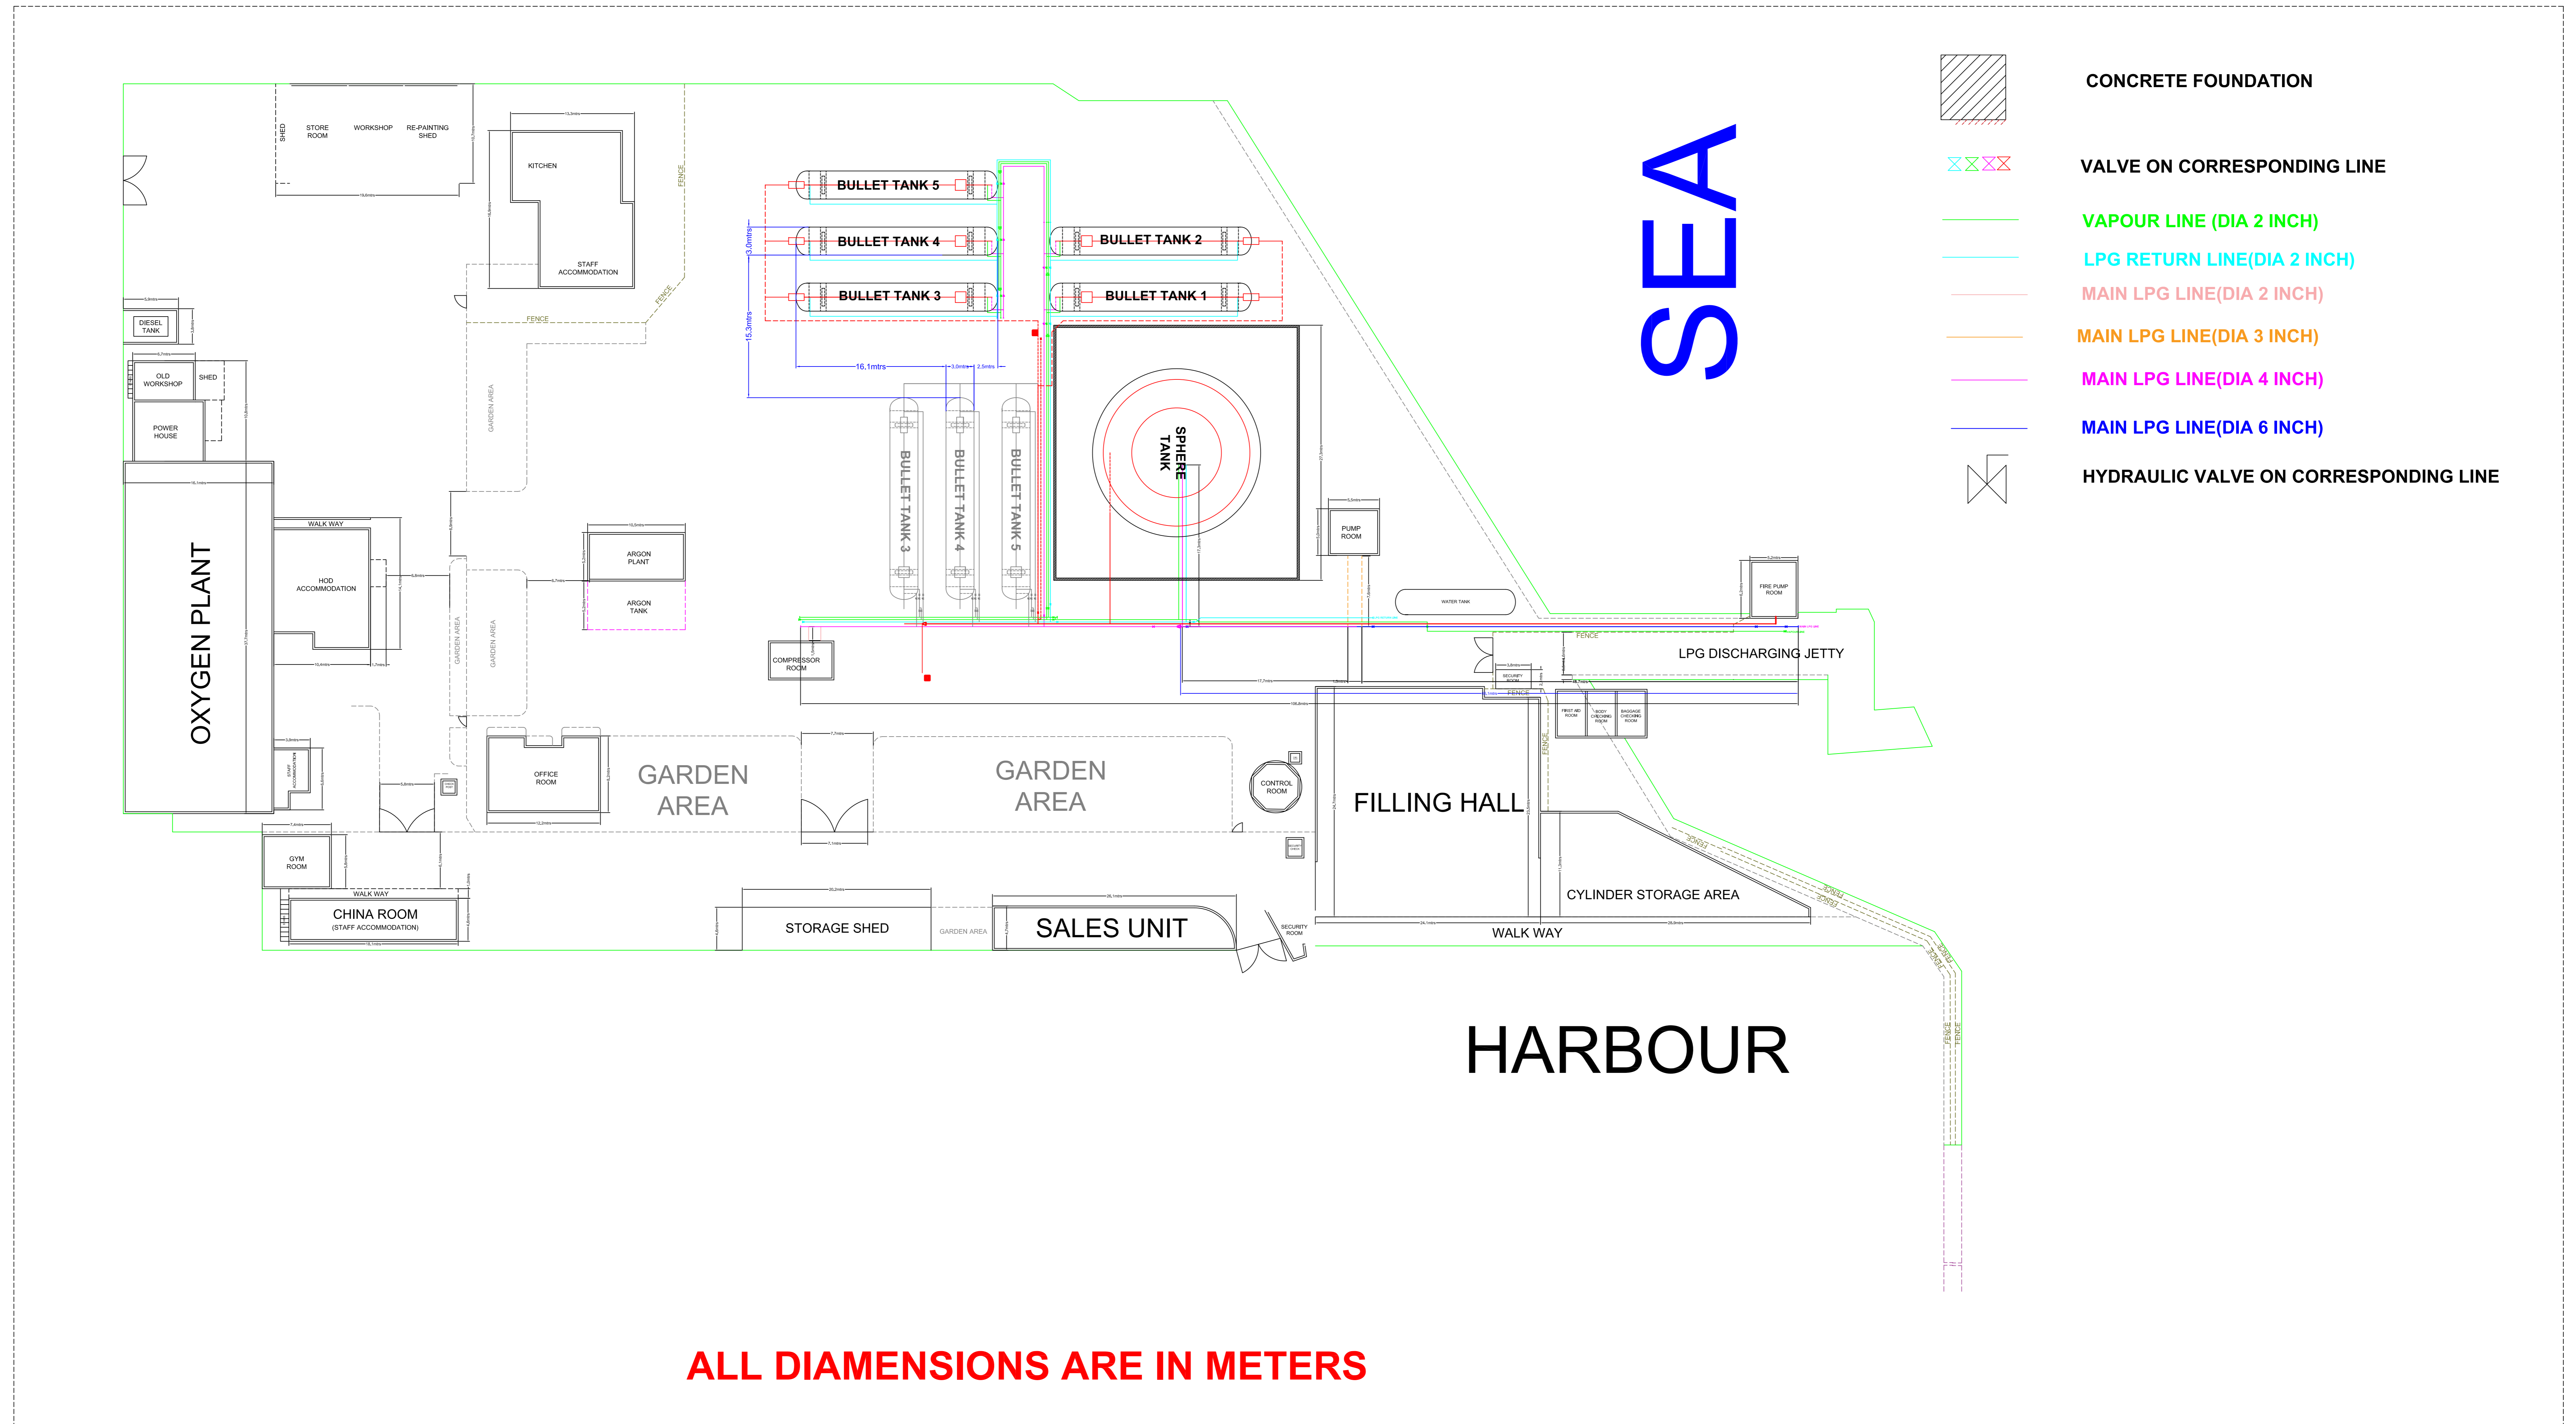

BULLET TANK DETAILS (TANK 5)

BULLET TANK FOUNDATION

TOP VIEW

SIDE VIEW

FRONT VIEW

THILAFUSHI SITE (FINAL)

ALL DIMENSIONS ARE IN METERS

THILAFUSHI SITE (RELOCATION)

THILAFUSHI SITE (RELOCATION)

THILAFUSHI SITE (RELOCATION 4)

ALL DIMENSIONS ARE IN METERS

THILAFUSHI SITE (RELOCATION 5)