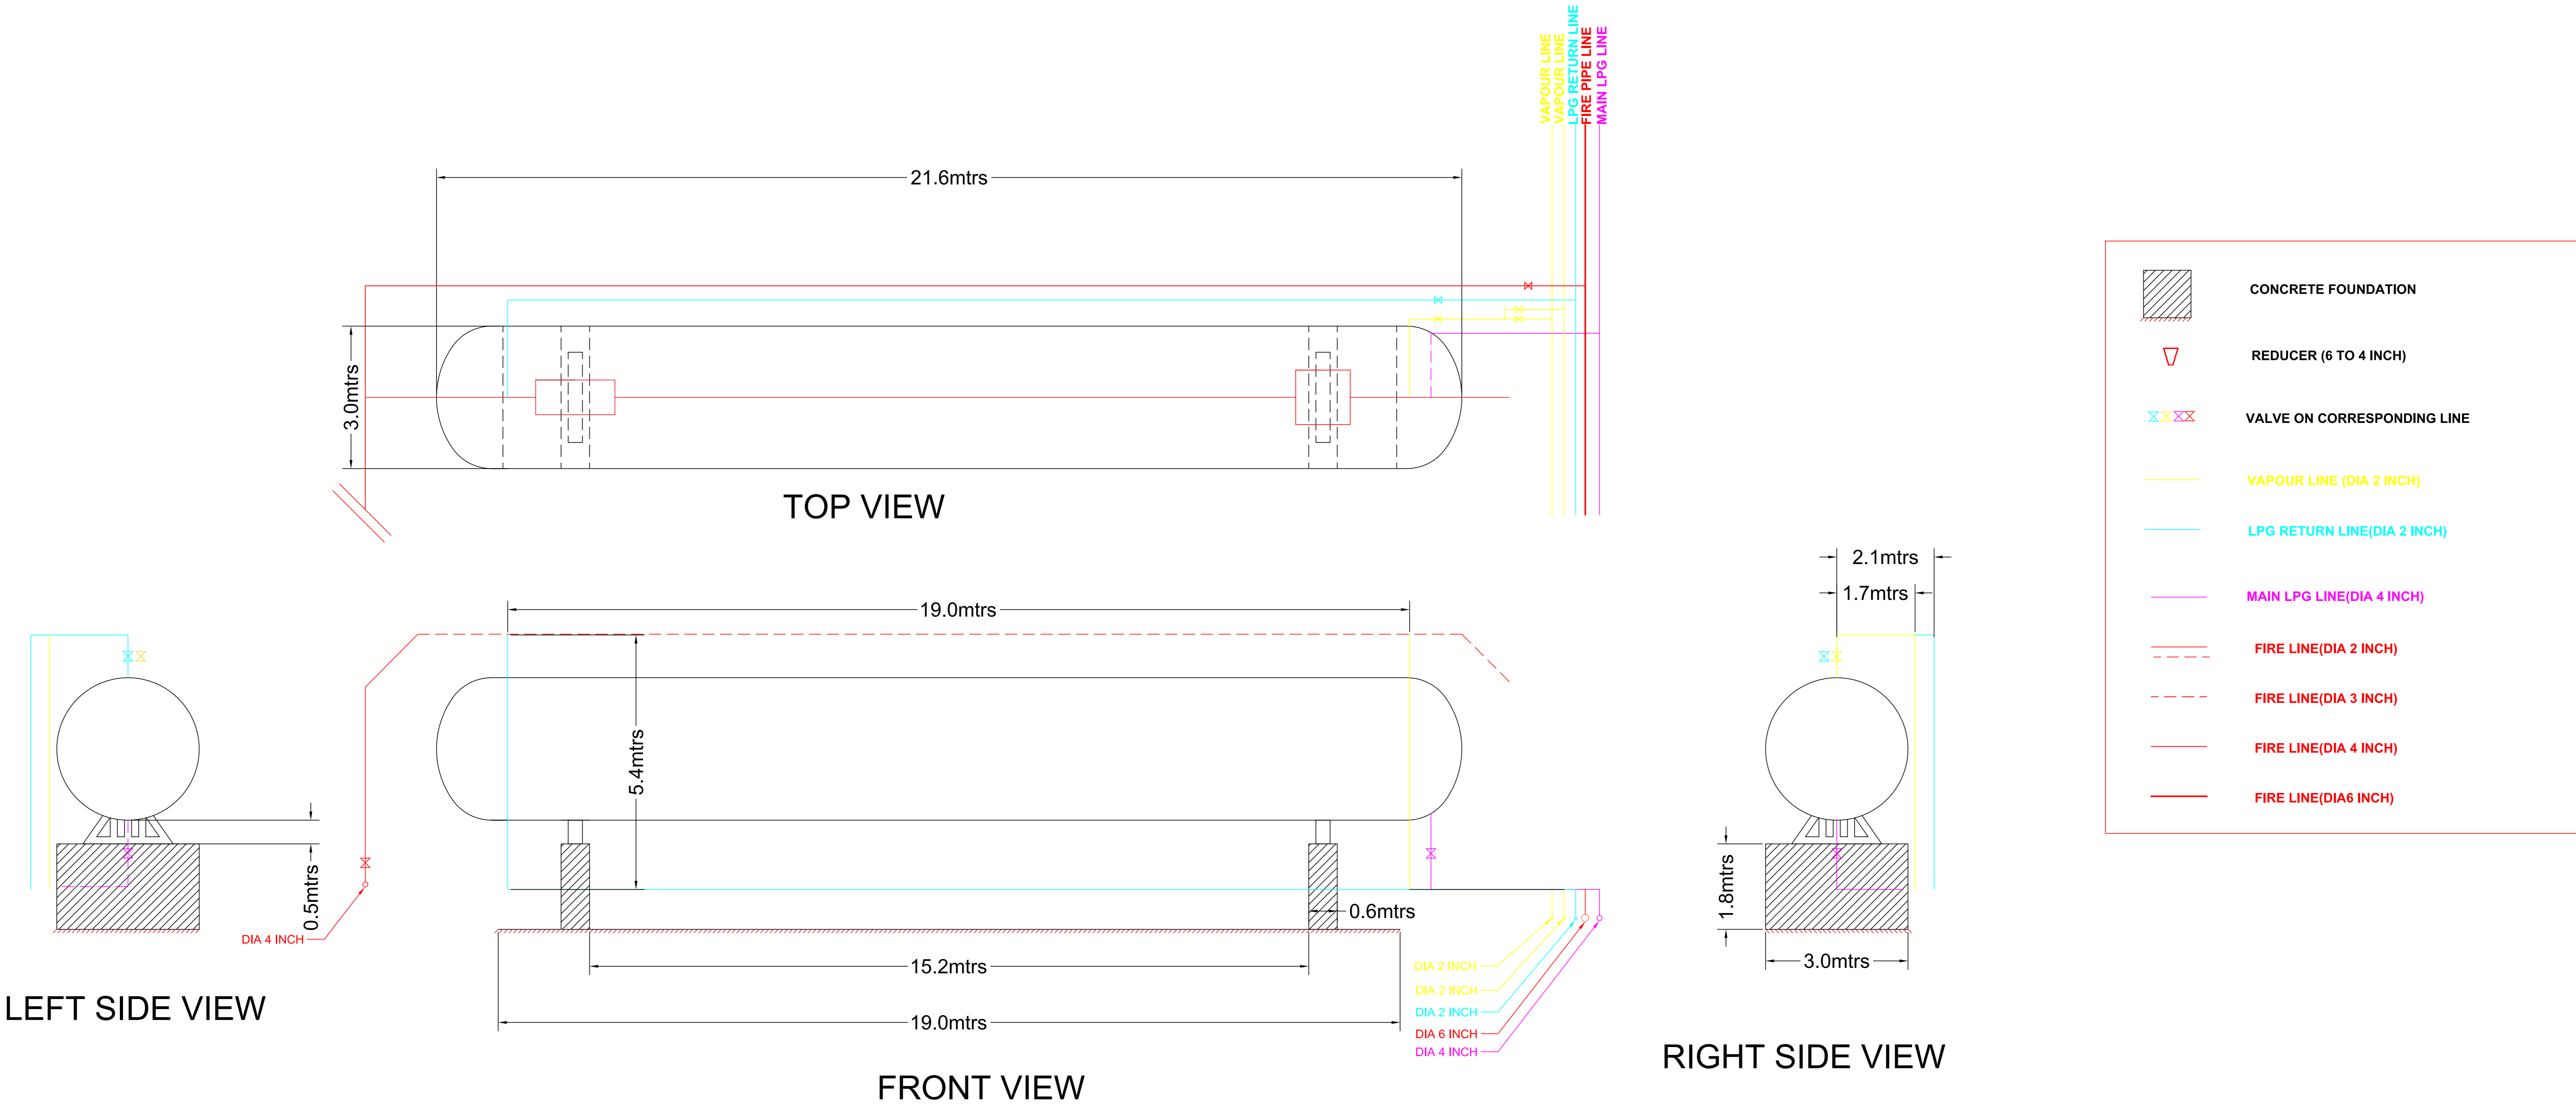

BULLET TANK DETAILS (TANK 5)

BULLET TANK FOUNDATION

TOP VIEW

SIDE VIEW

FRONT VIEW

THILAFUSHI SITE (FINAL)

ALL DIMENSIONS ARE IN METERS

THILAFUSHI SITE (RELOCATION)

THILAFUSHI SITE (RELOCATION)

THILAFUSHI SITE (RELOCATION 4)

ALL DIMENSIONS ARE IN METERS

THILAFUSHI SITE (RELOCATION 5)