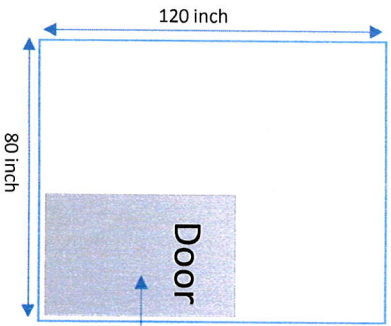

Customs checkin Area Gypsun board partition /measurement and Material with our Approval

Aluminium frame with full cladding door colour white
Door, handle,lock,hinge

Aluminium frame with full cladding SLIDING door colour white/measurement and Material with our Approval

From light 2- Dhoru / measurement and Material with our Approval