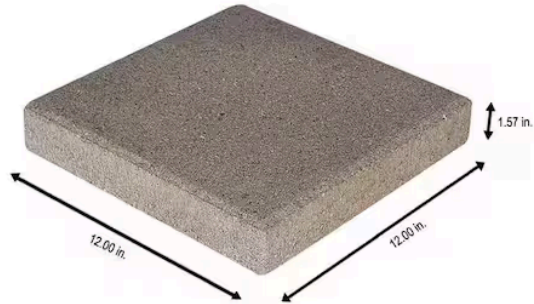

# WALKWAY PLAN - 2026

**Walkway Stone**

**Carb Stone**

**Carb stone Measurements:**

**Length - 1000mm  
Breath - 100 mm  
Height - 200 mm**

### **Walkway Segment Measurements:**

- A - 230 x 580 inch
- B - 220 x 1370 inch
- C - 85 x 2430 inch