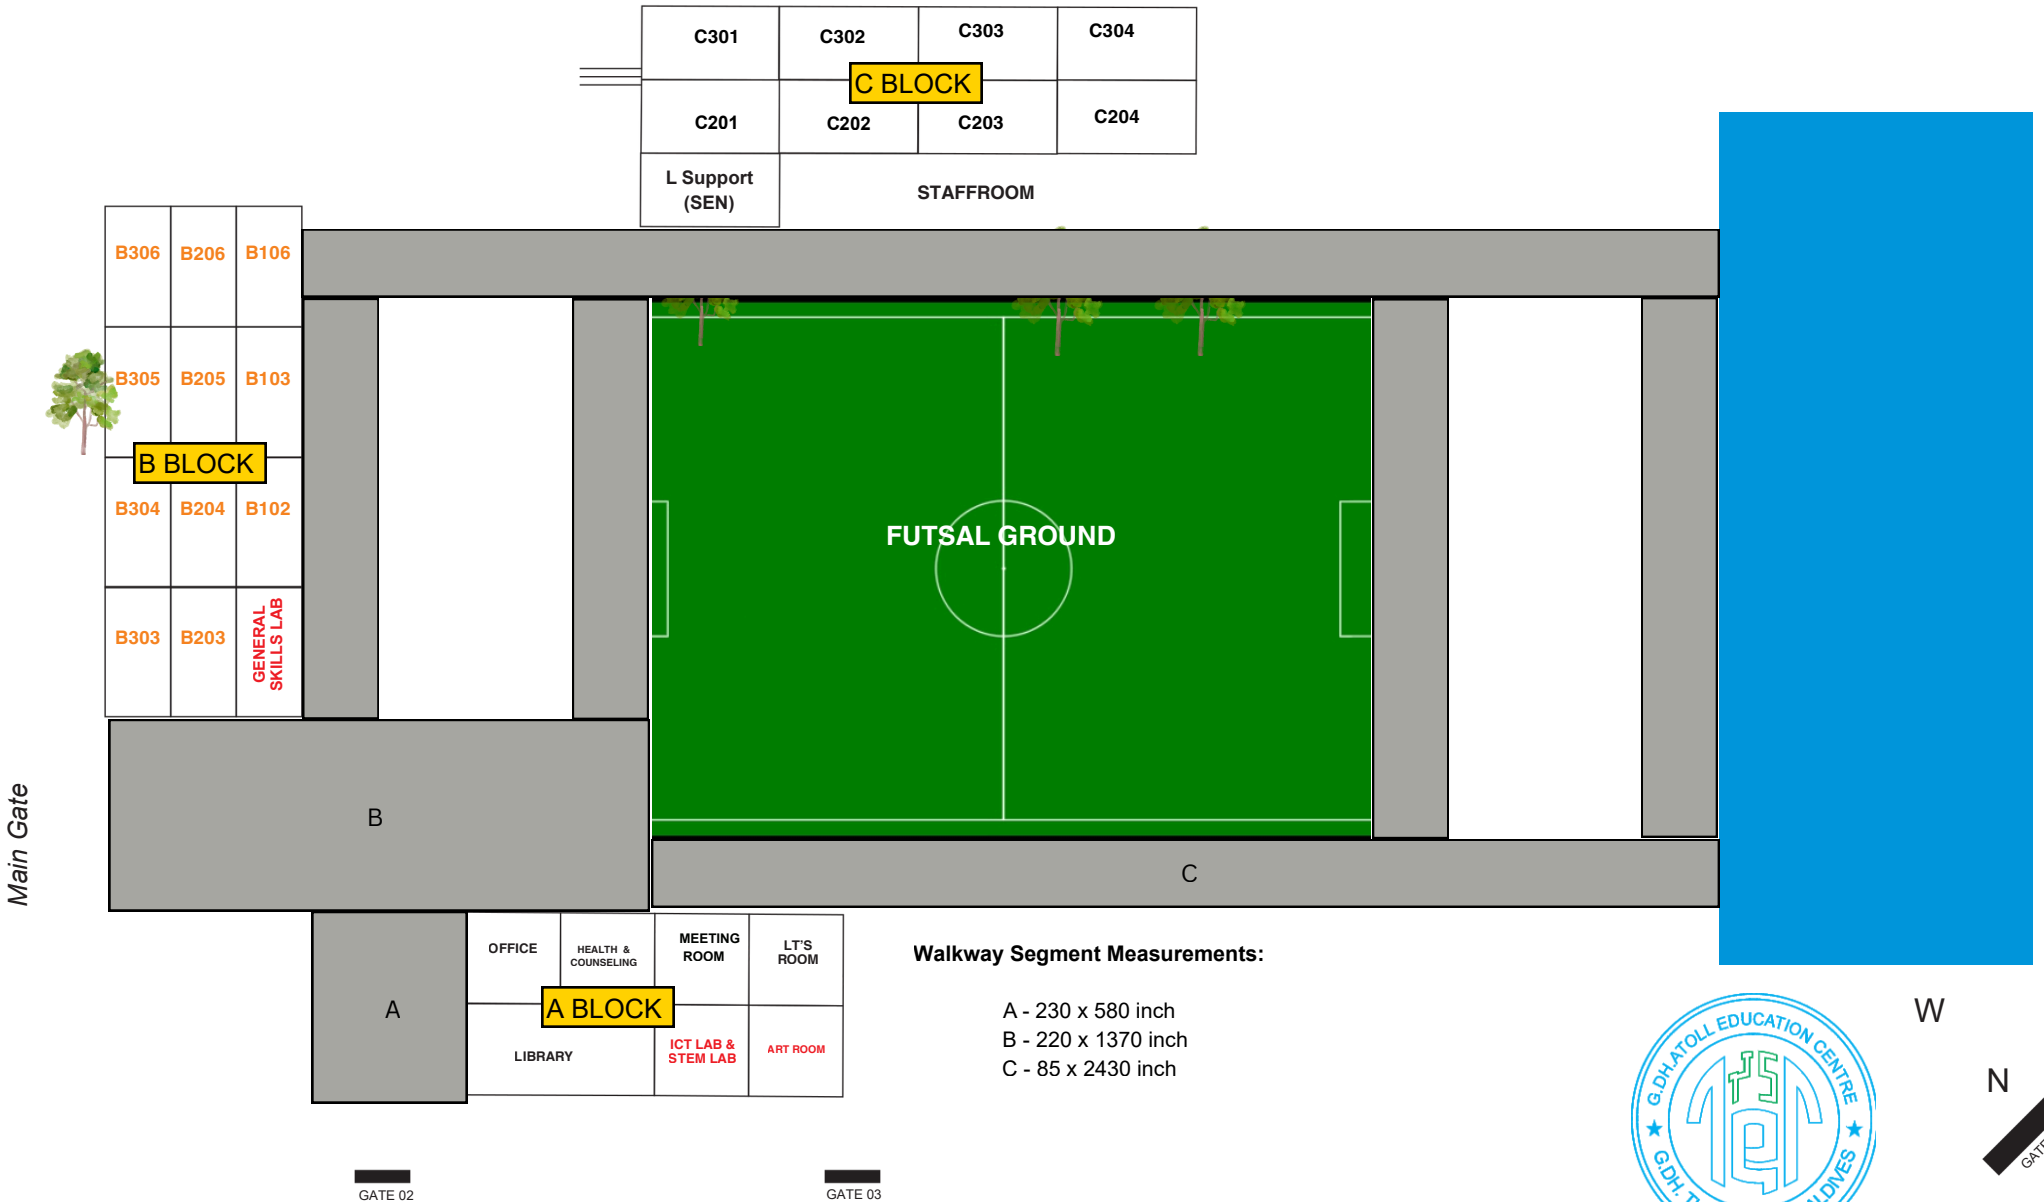

# WALKWAY PLAN - 2026

**Walkway Stone**

**Carb Stone**

**Carb stone Measurements:**

**Length - 1000mm  
Breath - 100 mm  
Height - 200 mm**

### **Walkway Segment Measurements:**

- A - 230 x 580 inch
- B - 220 x 1370 inch
- C - 85 x 2430 inch