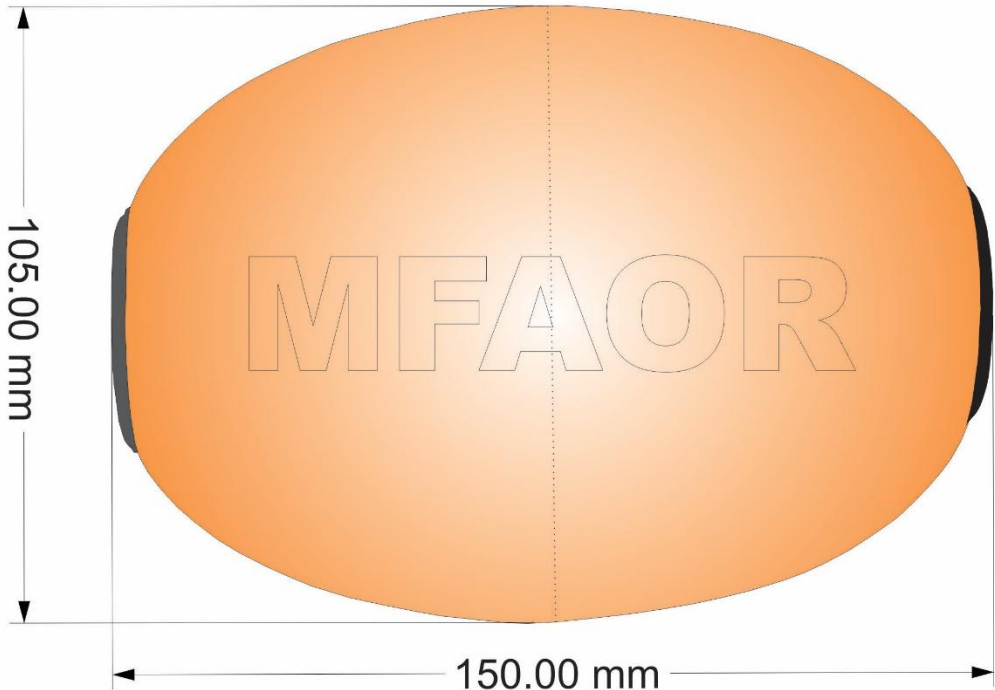

PVC Trawl Floats

Color : Brown

Floats Size : 150mm x 105mm

Float Hole size: 30mm (strictly should maintain 30mm)

MFAOR Font Size : Arial Black - 20mm (76.612 pt)

Cross Section