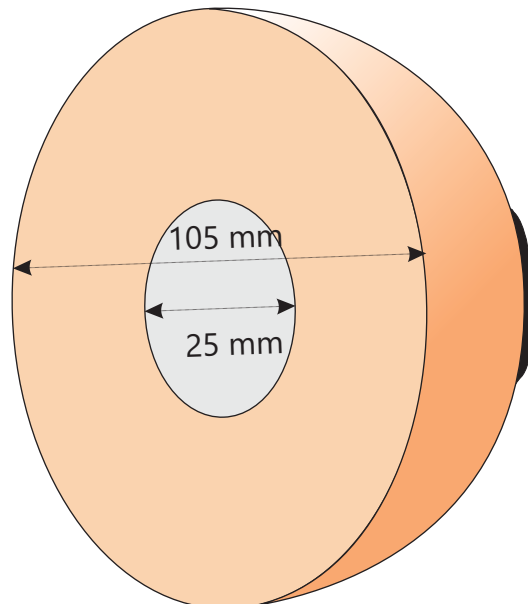

PVC Trawl floats

Engraved letter

Font : Arial black

Letter size :30mmx99.08mm

Depth: 5mm

Color:- Brown

Size:- 150x105x25mm

Cross Section