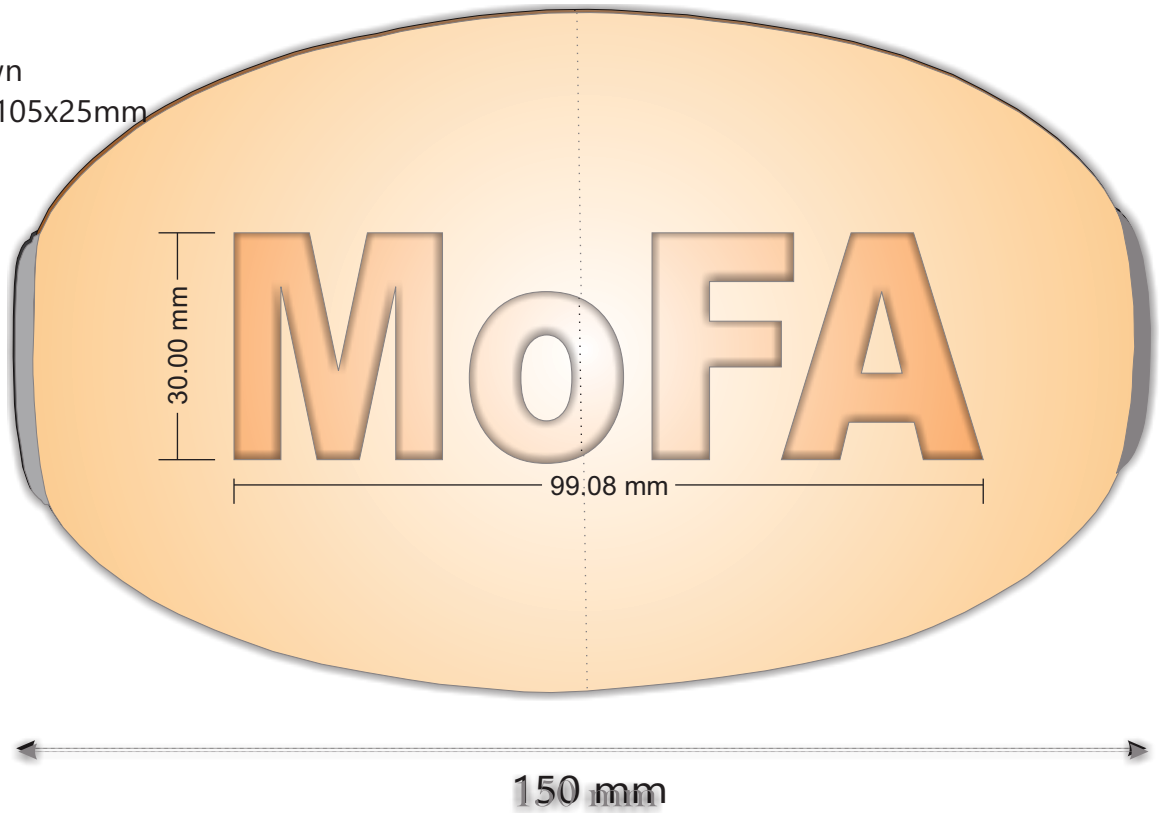

PVC Trawl floats

Engraved letter

Font : Arial black

Letter size :30mmx99.08mm

Depth: 5mm

Color:- Brown

Size:- 150x105x25mm

Cross Section