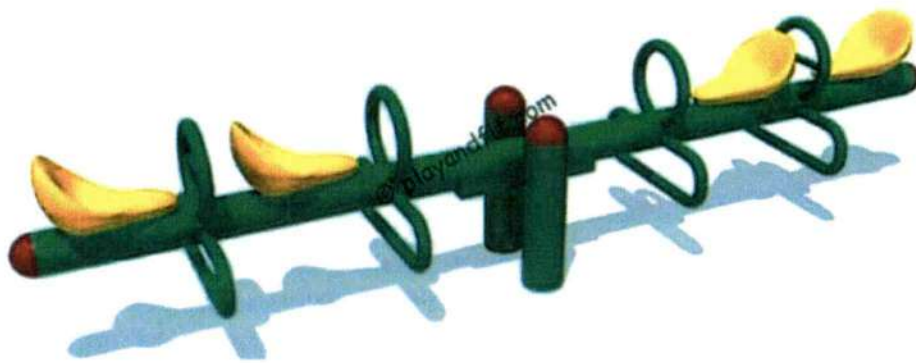

## Combine slider

**Material:** Plastic LLDPE , Galvanized Pipe, powder coated deck

**Size:** 8.5x5.0x3.8m

## Seasaw,4 seats Plastic Seasaw

Material:	galvanized steel, _____
Type:	Outdoor Playground
Size:	250*60*60cm

## seasaw for kids

Size	200*35*70cm
Material	The main metal parts are made of 114 galvanized steel tube which is processed with carbon-dioxide arc welding, high temperature solidity,static spraying paint.