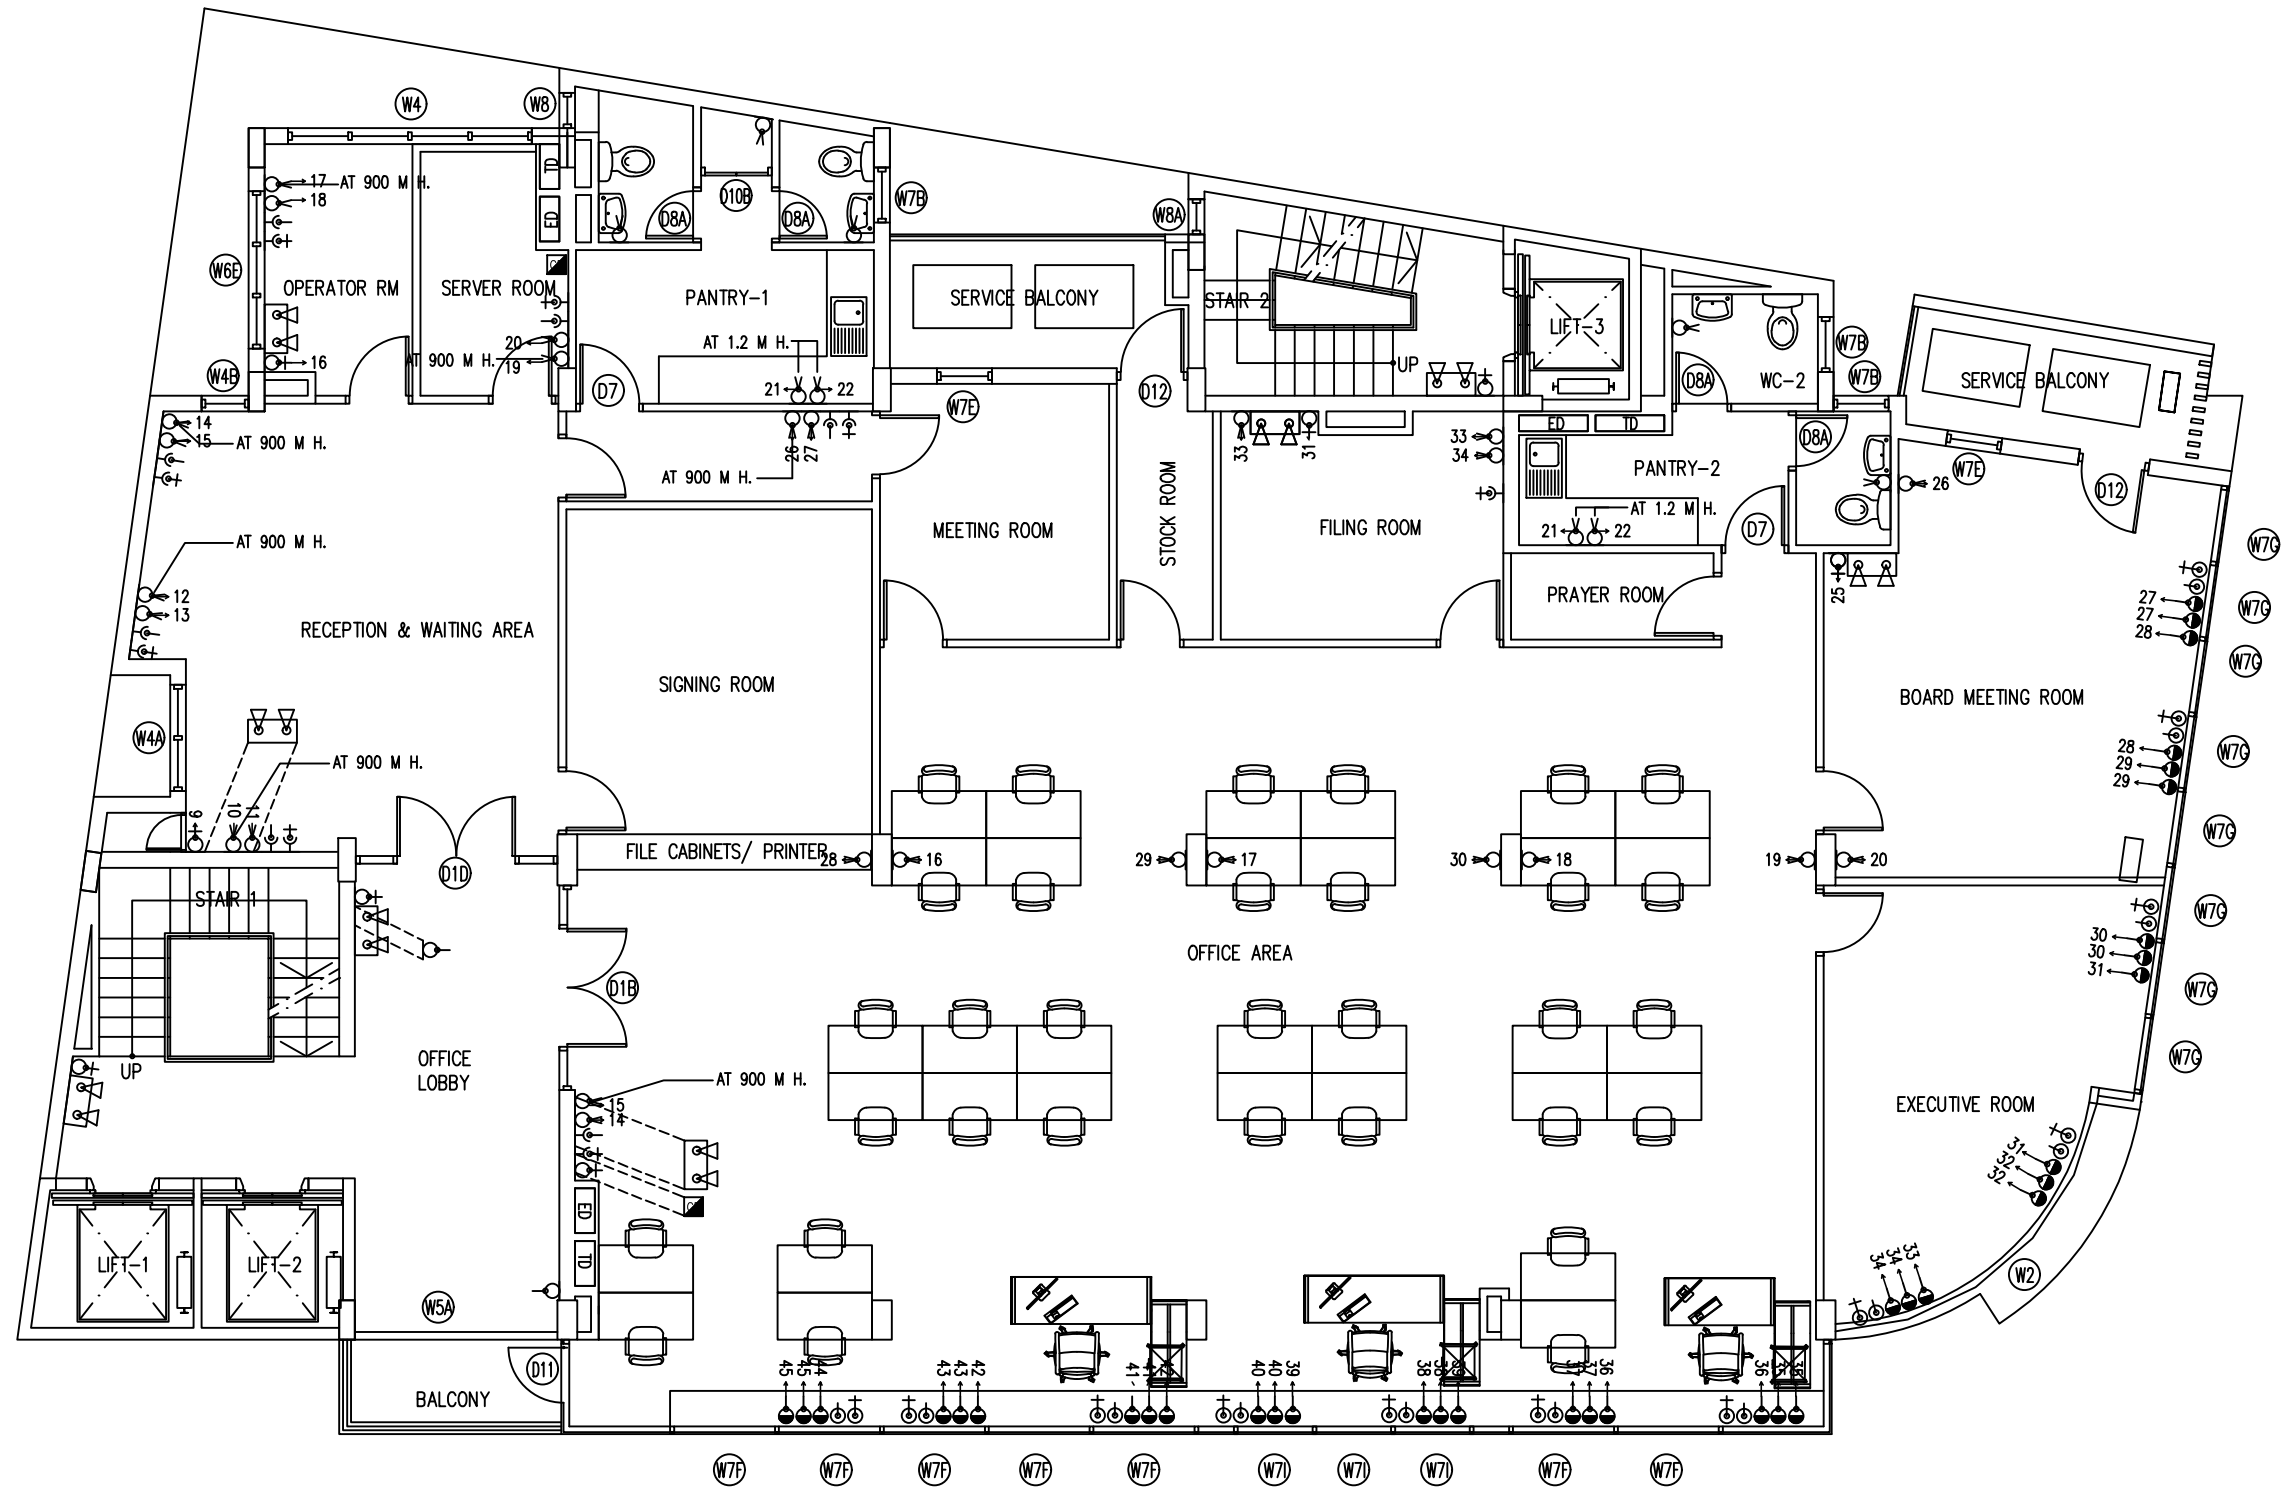

LEGEND

SYMBOL	DESCRIPTION
	Circuit Board
	Floor Socket Outlet Single Gang
	Wall Socket Outlet Double Gang
	Wall Socket Outlet Single Gang
	Service Socket Outlet
	Data Wall Outlet
	Teleph. Wall Socket
	Data Floor Outlet
	Teleph. Floor Socket
	Emergency Light

ELECTRICAL /NETWORK (Existing)

2ND FLOOR

SCALE: 1:100