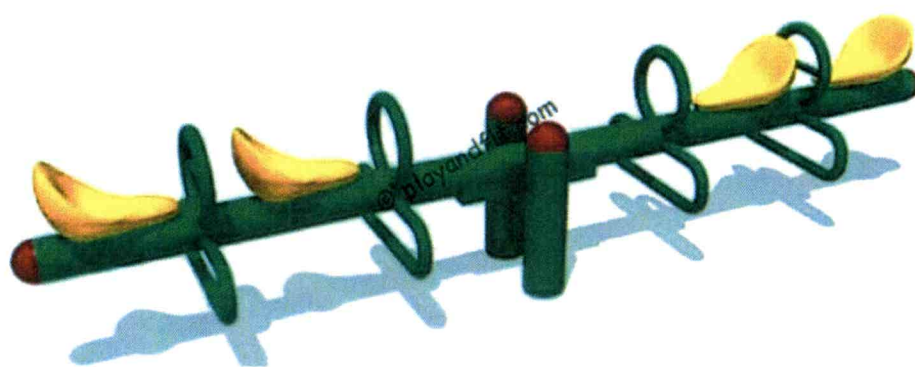

Combine slider

Material: Plastic LLDPE , Galvanized Pipe, powder coated deck

Size: 8.5x5.0x3.8m

Seasaw,4 seats Plastic Seasaw

Material:	galvanized steel, _____
Type:	Outdoor Playground
Size:	250*60*60cm

seesaw for kids

Size	200*35*70cm
Material	The main metal parts are made of 114 galvanized steel tube which is processed with carbon-dioxide arc welding, high temperature solidity,static spraying paint.

Swing Set

outdoor solitary swing set

Measurements(mm) 6000*1300*2000(L*W*H)

Certificate	GS,SGS,BV,ISO9001,etc
Material	1. Plastic Parts: LLDPE, Roto-moulded 2. Metal Parts: Galvanized steel pipe,Color powder coated
Components	A shape stands, Galvanized Steel Rail, powder coated. Swing set, chain
Advantage	a.Anti-UV b.Anti-static c.Security d.Environmental protection e.Color is not easy to fade

SPRING RIDERS

Material: Plastic LLDPE
Size: 85cmX50cmX98cm

Material: Plastic LLDPE
Size: 88cmX48cmX88cm

Material: Plastic LLDPE
Size: 96cmX96cmX78cm

Material: Plastic LLDPE
Size: 80cmX60cmX80cm

Material: Plastic LLDPE
Size: 88cmX48cmX80cm