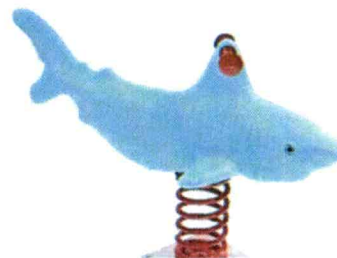

Combine slider

Material: Plastic LLDPE , Galvanized Pipe, powder coated deck

Size: 8.5x5.0x3.8m

Seasaw,4 seats Plastic Seasaw

Material:	galvanized steel, _____
Type:	Outdoor Playground
Size:	250*60*60cm

seesaw for kids

Size	200*35*70cm
Material	The main metal parts are made of 114 galvanized steel tube which is processed with carbon-dioxide arc welding, high temperature solidity,static spraying paint.

Swing Set

outdoor solitary swing set

Measurements(mm) 6000*1300*2000(L*W*H)

Certificate	GS,SGS,BV,ISO9001,etc
Material	1. Plastic Parts: LLDPE, Roto-moulded 2. Metal Parts: Galvanized steel pipe,Color powder coated
Components	A shape stands, Galvanized Steel Rail, powder coated. Swing set, chain
Advantage	a.Anti-UV b.Anti-static c.Security d.Environmental protection e.Color is not easy to fade

SPRING RIDERS

Material: Plastic LLDPE
Size: 85cmX50cmX98cm

Material: Plastic LLDPE
Size: 88cmX48cmX88cm

Material: Plastic LLDPE
Size: 96cmX96cmX78cm

Material: Plastic LLDPE
Size: 80cmX60cmX80cm

Material: Plastic LLDPE
Size: 88cmX48cmX80cm