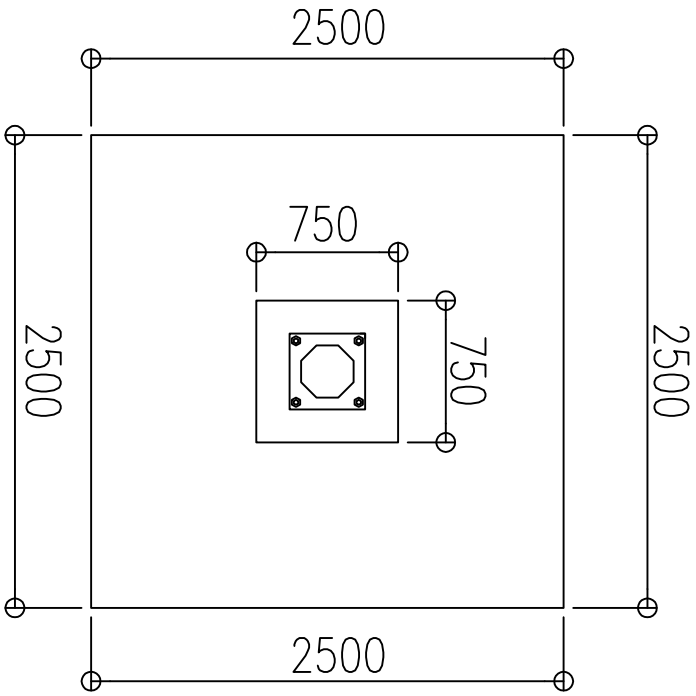

MAST FLANG (BOTTOM)
SCALE - 1:20

MAST (TOP)
SCALE - 1:20

PAD PLAN LAYOUT
SCALE - 1:50

PAD DETAILS
SCALE - 1:20