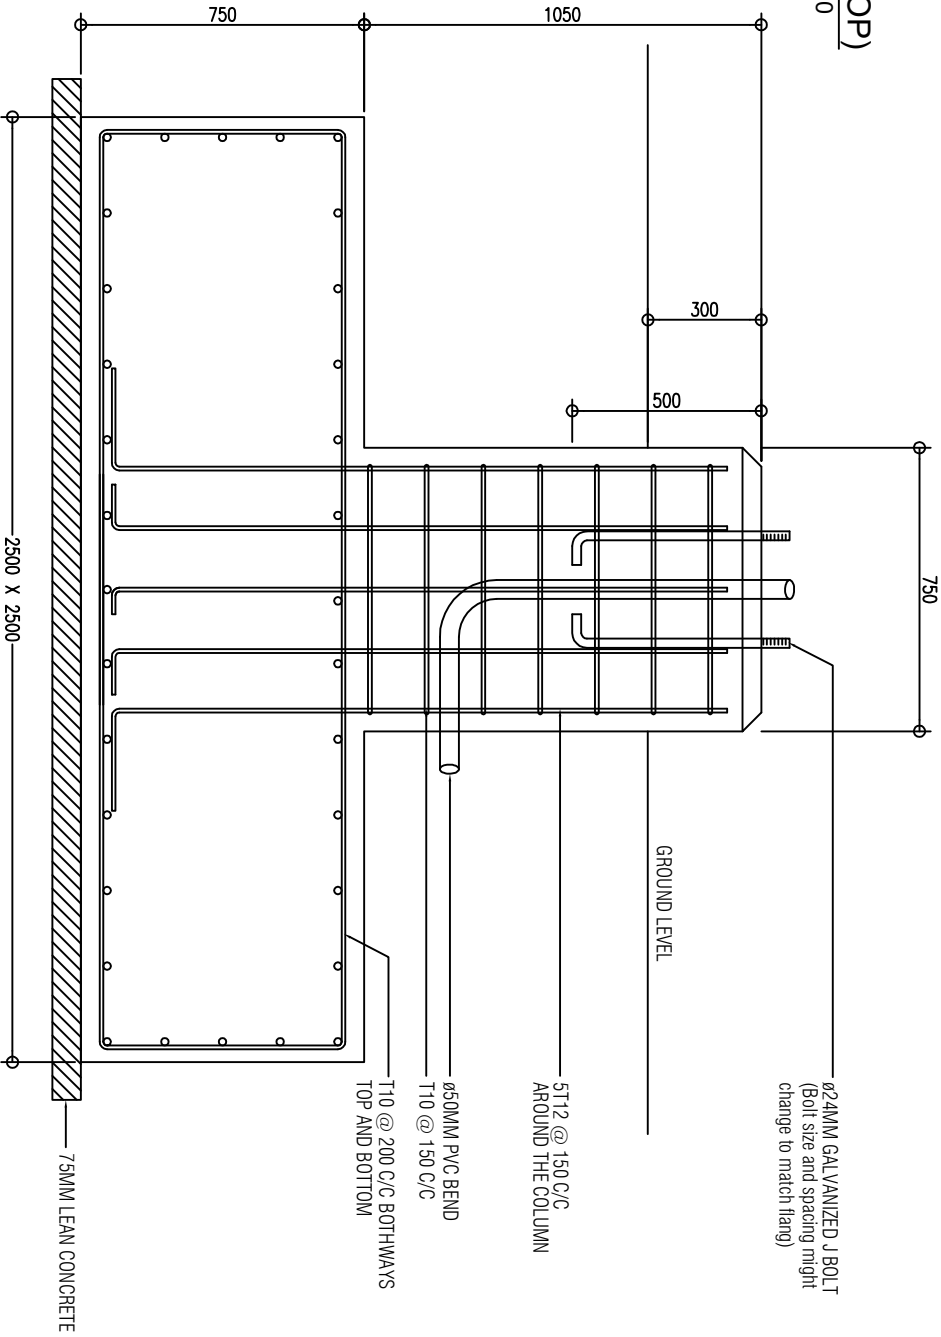

MAST FLANG (BOTTOM)
SCALE - 1:20

MAST (TOP)
SCALE - 1:20

PAD PLAN LAYOUT
SCALE - 1:50

PAD DETAILS
SCALE - 1:20