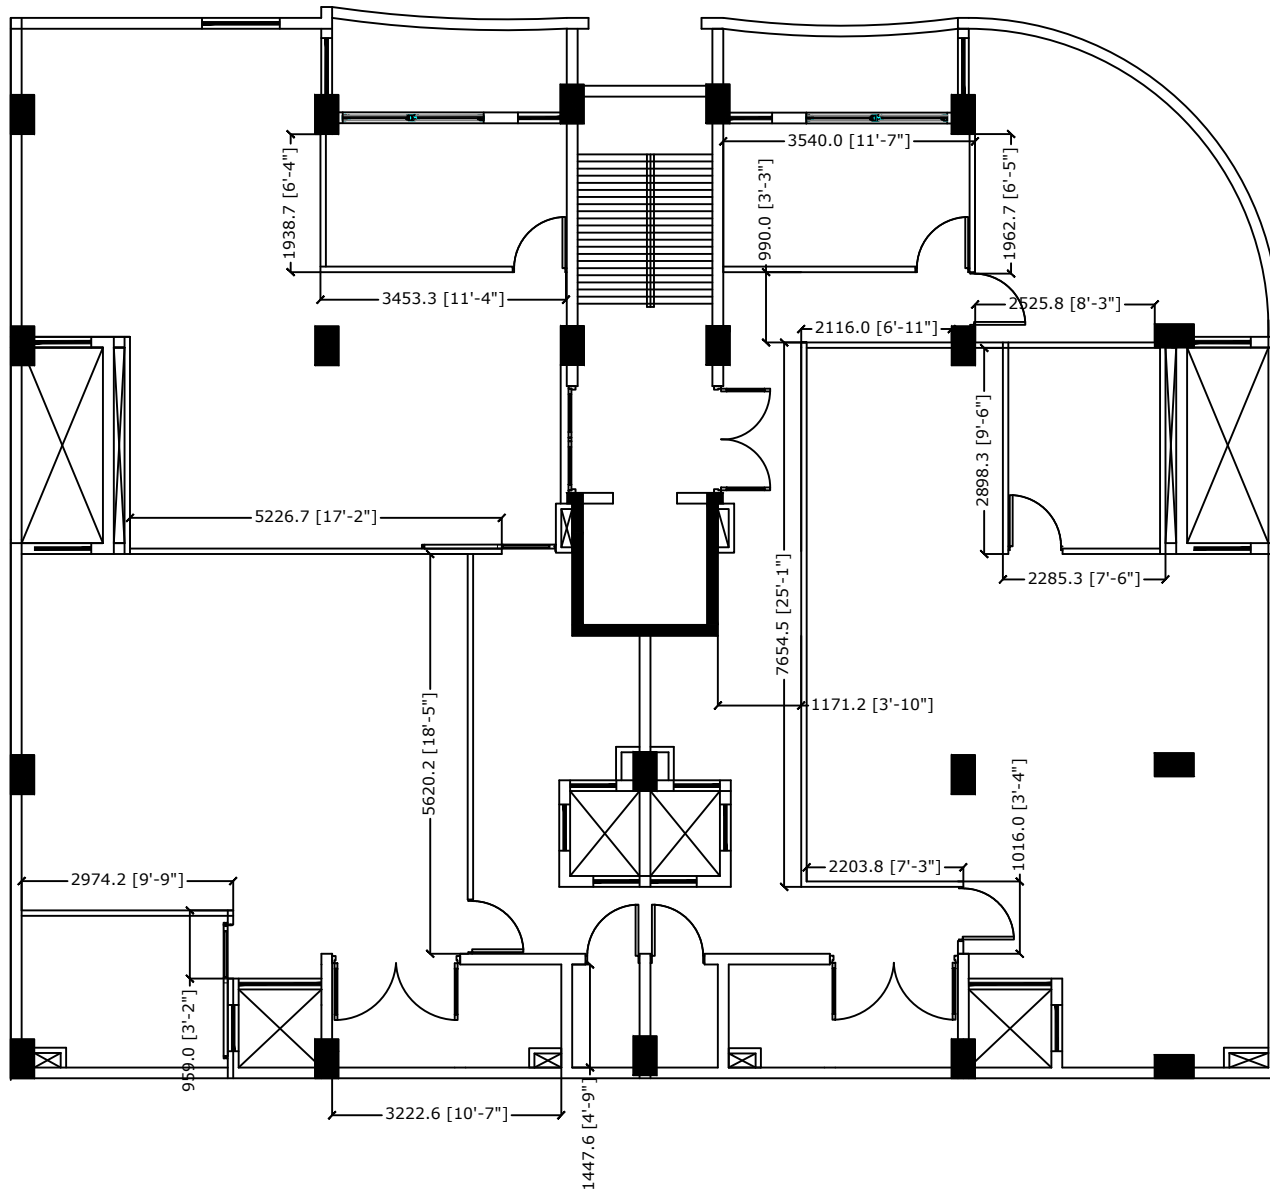

Anti-Corruption Commission (Sakeena Manzil)

Schedule 2-New Partitions

6TH Floor (Investigation)

— New Glass Partition to be made

Anti-Corruption Commission (Sakeena Manzil)

Schedule 3-Workstation

6TH Floor (Investigation)

Anti-Corruption Commission (Sakeena Manzil)

Schedule 4-Electric & Networking

6TH Floor (Investigation)

- | | | | | | |
|--|-------------------------|--|----------------|--|-----------------------|
| | DOUBLE SWITCHED SOCKET | | Bell | | Lock |
| | SINGLE AC SWITCH SOCKET | | Camera | | ATTN Attention |
| | CAT 6 DATA SOCKET | | Network Switch | | DB distribution board |

Anti-Corruption Commission (Sakeena Manzil)

Schedule 1-Partitions/Walls to be removed

8TH Floor (Members Rooms, Members Meeting Room and Bureau)

--- Existing Partition/wall To be Removed or moved

Anti-Corruption Commission (Sakeena Manzil)

Anti-Corruption Commission (Sakeena Manzil)

8th Floor Discussion Room

Anti-Corruption Commission (Sakeena Manzil)

Trophy Display

Sliding glass door

Anti-Corruption Commission (Sakeena Manzil)

8x7.5 Wall x 3