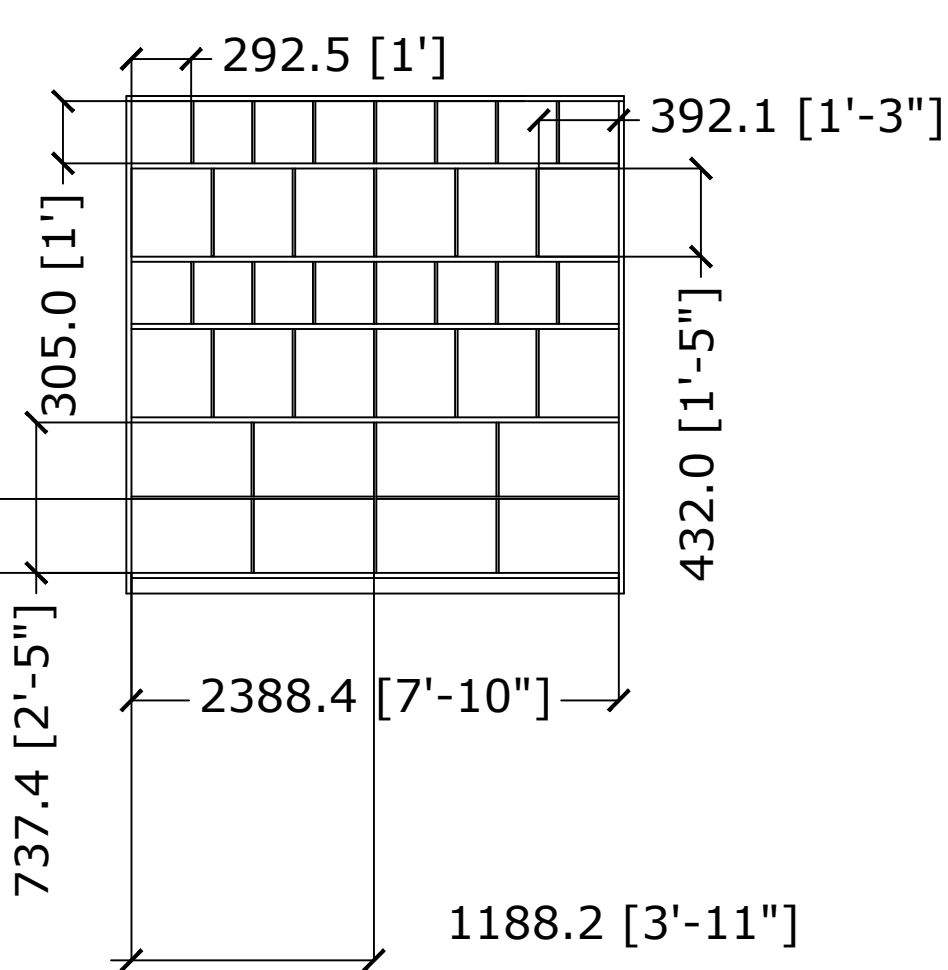

Anti-Corruption Commission (Sakeena Manzil)

Trophy Display

Sliding glass door