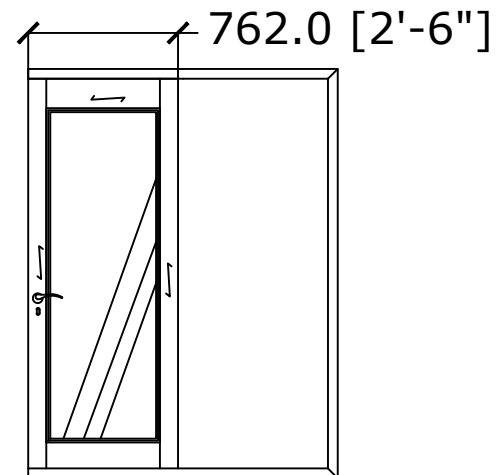

Anti-Corruption Commission (Sakeena Manzil)

8th Floor Discussion Room

Anti-Corruption Commission (Sakeena Manzil)

Trophy Display

Sliding glass door

Anti-Corruption Commission (Sakeena Manzil)

8x7.5 Wall x 3

Anti-Corruption Commission (Sakeena Manzil)

Door

D1 Hinge Door

D3 Wood Hinge Door

D2 Slide Door

Anti-Corruption Commission (Sakeena Manzil)

Reception

8 ft Height