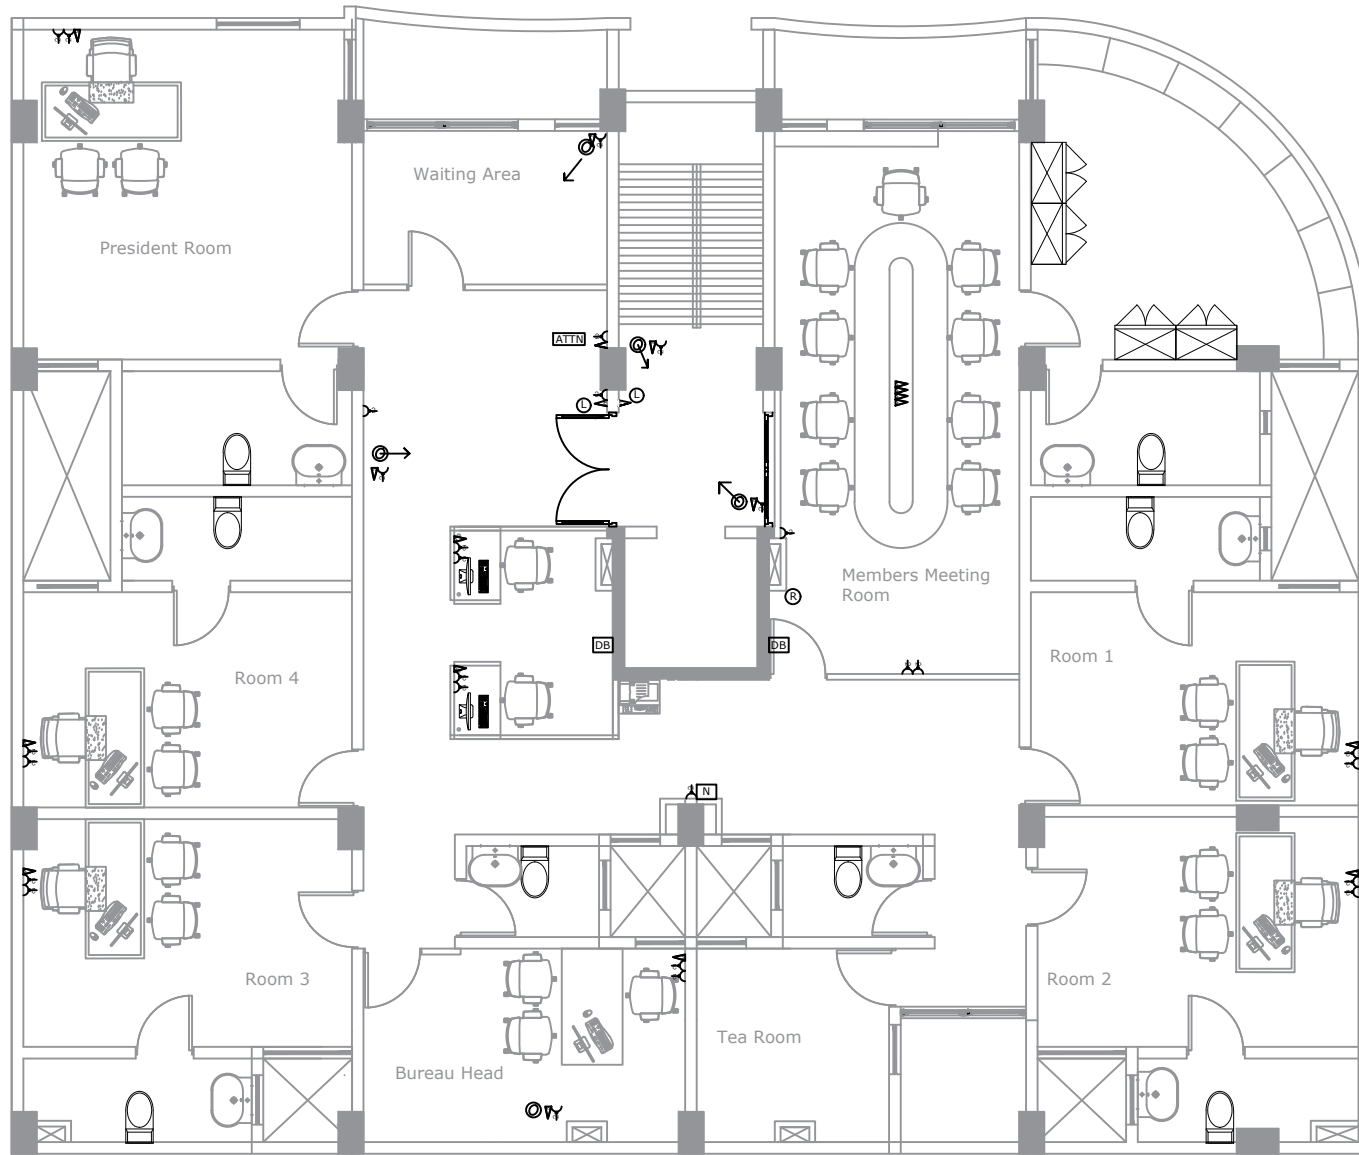

Anti-Corruption Commission (Sakeena Manzil)

Schedule 1-Partitions/Walls to be removed

8TH Floor (Members Rooms, Members Meeting Room and Bureau)

--- Existing Partition/wall To be Removed or moved

Anti-Corruption Commission (Sakeena Manzil)

Schedule 2-New Partitions

8TH Floor (Members Rooms, Members Meeting Room and Bureau)

- New Glass Partition to be made
- New Gypsum Partition to be made

Anti-Corruption Commission (Sakeena Manzil)

Schedule 3-Workstation

8TH Floor (Members Rooms, Members Meeting Room and Bureau)

Anti-Corruption Commission (Sakeena Manzil)

Schedule 4-Electric & Networking

8TH Floor (Members Rooms, Members Meeting Room and Bureau)

- | | | | | | |
|---|------------------------|---|--------------------|--|------------|
|  | DOUBLE SWITCHED SOCKET |  | Bell |  | Lock |
|  | CAT 6 DATA SOCKET |  | Camera |  | Attendance |
|  | Camera |  | distribution board | | |

Anti-Corruption Commission (Sakeena Manzil)

8th Floor Discussion Room

Anti-Corruption Commission (Sakeena Manzil)

Trophy Display

Sliding glass door

Anti-Corruption Commission (Sakeena Manzil)

8x7.5 Wall x 3