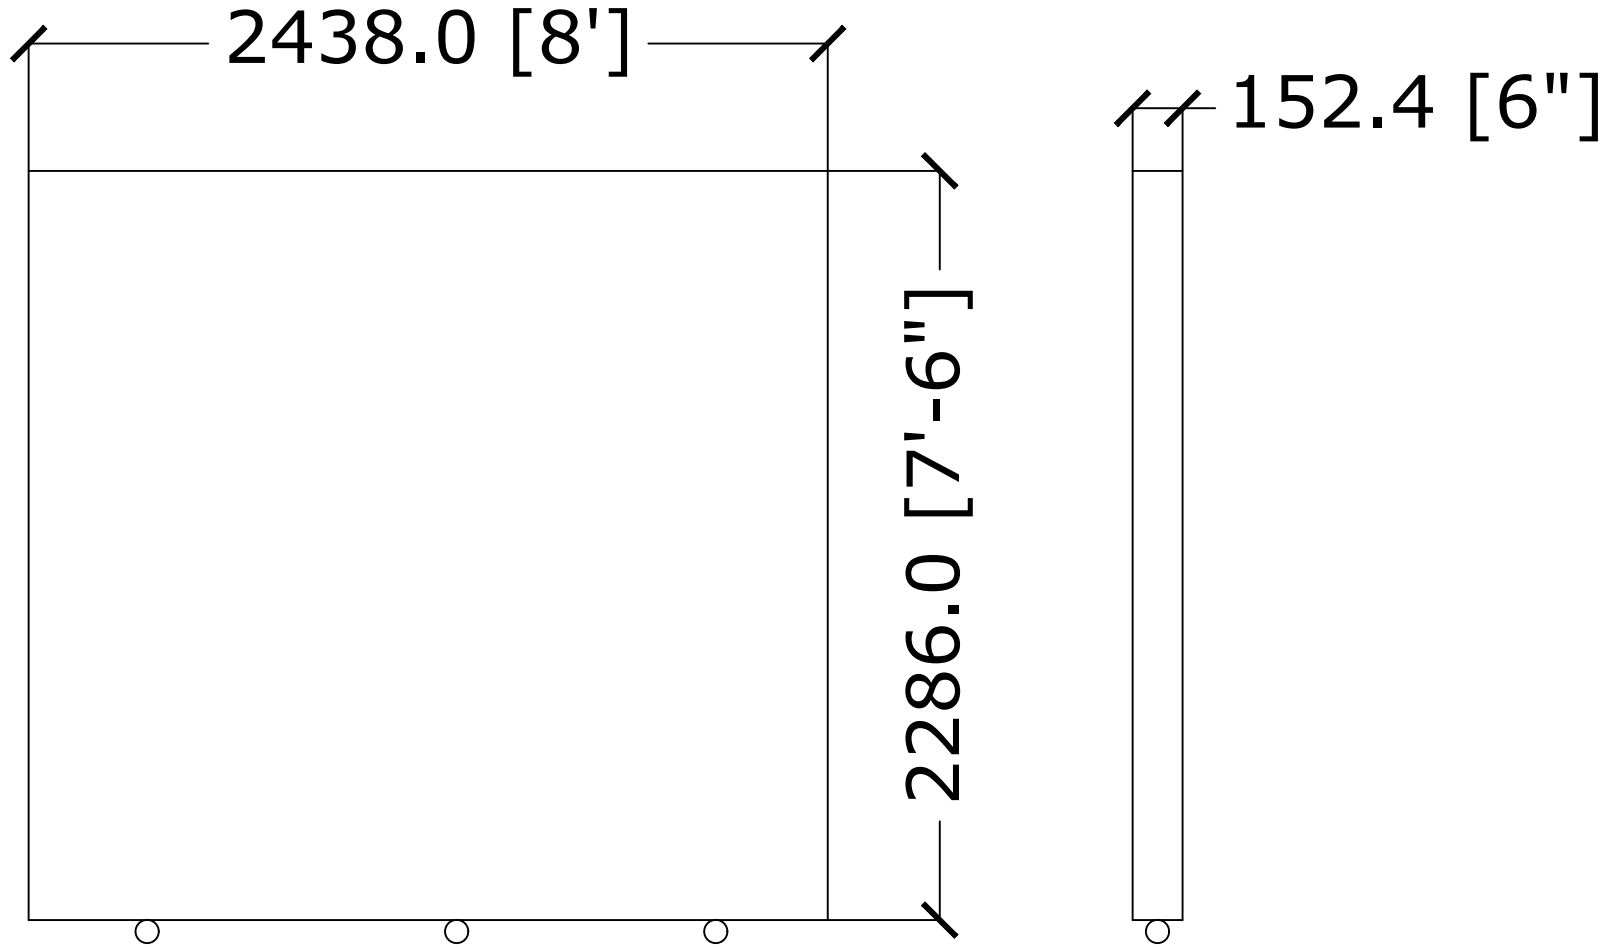

Anti-Corruption Commission (Sakeena Manzil)

Door

D1 Hinge Door

D3 Wood Hinge Door

D2 Slide Door

Anti-Corruption Commission (Sakeena Manzil)

Reception

8 ft Height