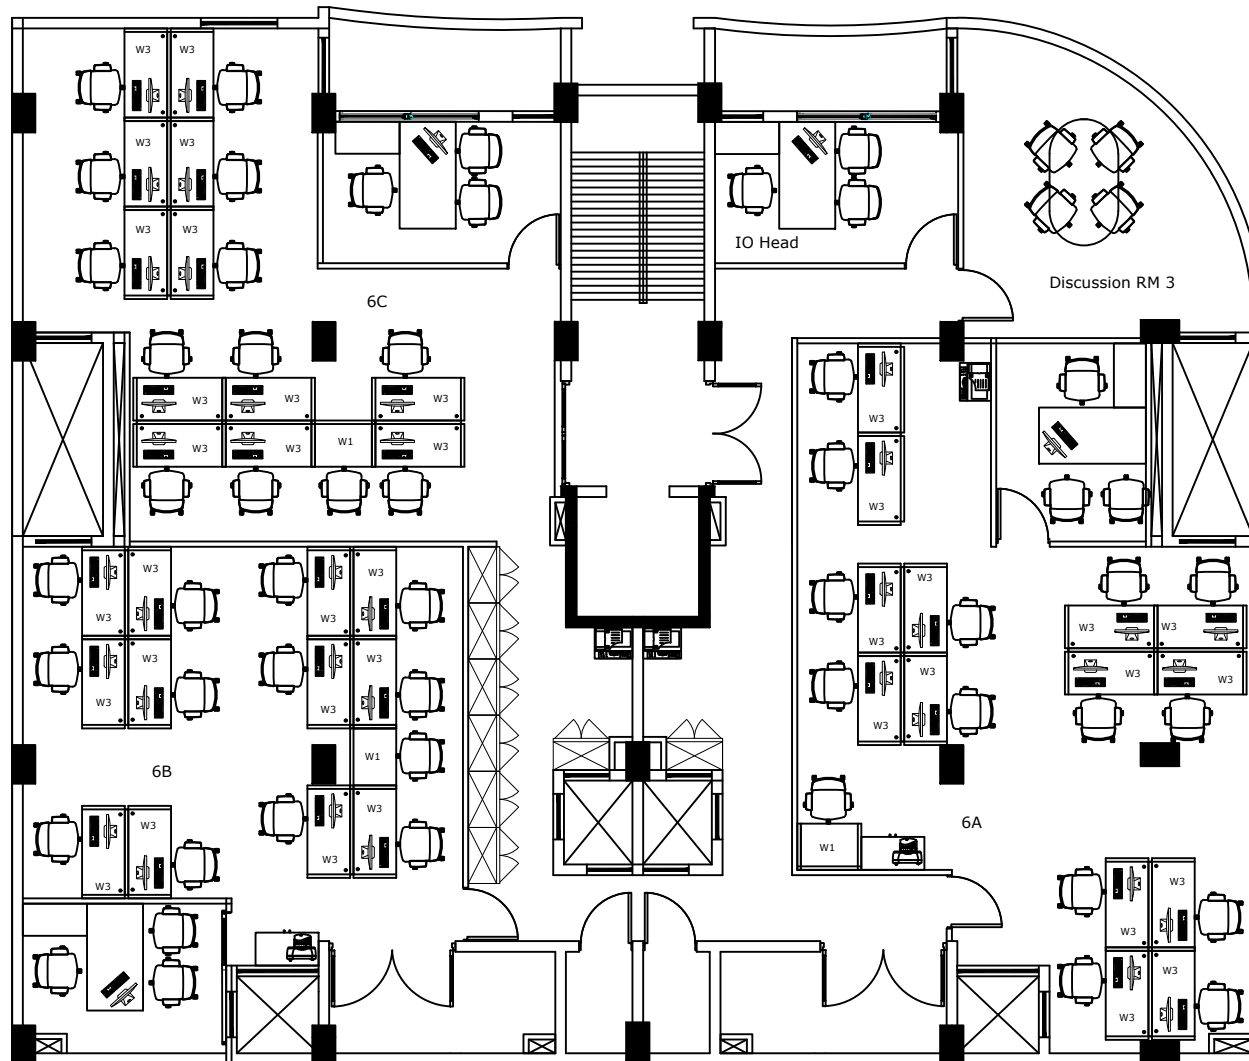

Anti-Corruption Commission (Sakeena Manzil)

Schedule 2-New Partitions

6TH Floor (Investigation)

— New Glass Partition to be made

Anti-Corruption Commission (Sakeena Manzil)

Schedule 3-Workstation

6TH Floor (Investigation)

Anti-Corruption Commission (Sakeena Manzil)

Schedule 4-Electric & Networking

6TH Floor (Investigation)

- | | | | | | |
|--|-------------------------|--|----------------|--|-----------------------|
| | DOUBLE SWITCHED SOCKET | | Bell | | Lock |
| | SINGLE AC SWITCH SOCKET | | Camera | | ATTN Attention |
| | CAT 6 DATA SOCKET | | Network Switch | | DB distribution board |

Anti-Corruption Commission (Sakeena Manzil)

Schedule 1-Partitions/Walls to be removed

8TH Floor (Members Rooms, Members Meeting Room and Bureau)

--- Existing Partition/wall To be Removed or moved

Anti-Corruption Commission (Sakeena Manzil)

Anti-Corruption Commission (Sakeena Manzil)

8th Floor Discussion Room

Anti-Corruption Commission (Sakeena Manzil)

Trophy Display

Sliding glass door

Anti-Corruption Commission (Sakeena Manzil)

8x7.5 Wall x 3