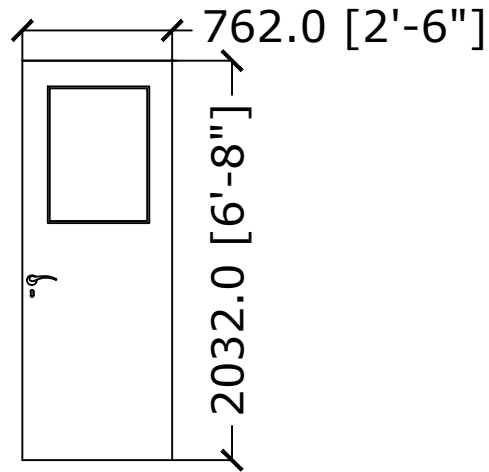

Anti-Corruption Commission (Sakeena Manzil)

8th Floor Discussion Room

Anti-Corruption Commission (Sakeena Manzil)

Trophy Display

Sliding glass door

Anti-Corruption Commission (Sakeena Manzil)

8x7.5 Wall x 3

Anti-Corruption Commission (Sakeena Manzil)

Door

D1 Hinge Door

D3 Wood Hinge Door

D2 Slide Door

Anti-Corruption Commission (Sakeena Manzil)

Reception

8 ft Height