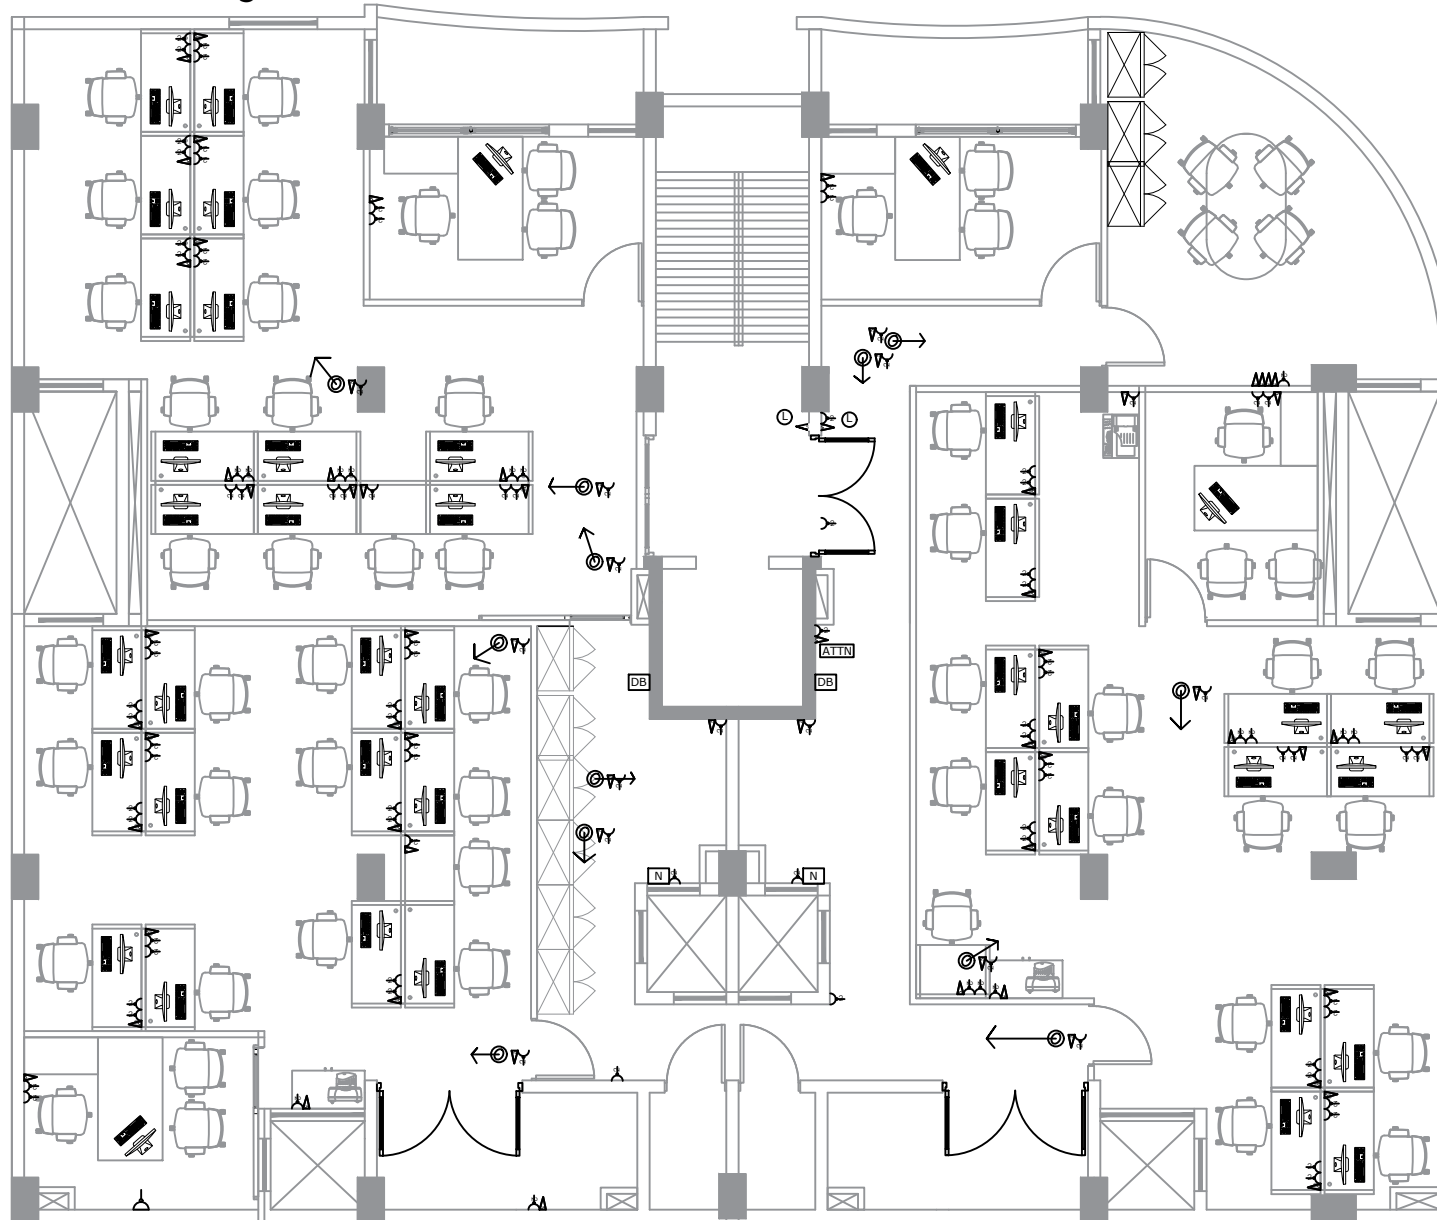

Anti-Corruption Commission (Sakeena Manzil)

Schedule 2-New Partitions

6TH Floor (Investigation)

— New Glass Partition to be made

Anti-Corruption Commission (Sakeena Manzil)

Schedule 3-Workstation

6TH Floor (Investigation)

Anti-Corruption Commission (Sakeena Manzil)

Schedule 4-Electric & Networking

6TH Floor (Investigation)

- | | | | | | |
|--|-------------------------|--|----------------|--|-----------------------|
| | DOUBLE SWITCHED SOCKET | | Bell | | Lock |
| | SINGLE AC SWITCH SOCKET | | Camera | | ATTN Attention |
| | CAT 6 DATA SOCKET | | Network Switch | | DB distribution board |

Anti-Corruption Commission (Sakeena Manzil)

Schedule 1-Partitions/Walls to be removed

8TH Floor (Members Rooms, Members Meeting Room and Bureau)

--- Existing Partition/wall To be Removed or moved

Anti-Corruption Commission (Sakeena Manzil)

Schedule 2-New Partitions

8TH Floor (Members Rooms, Members Meeting Room and Bureau)

- New Glass Partition to be made
- New Gypsum Partition to be made

Anti-Corruption Commission (Sakeena Manzil)

Schedule 3-Workstation