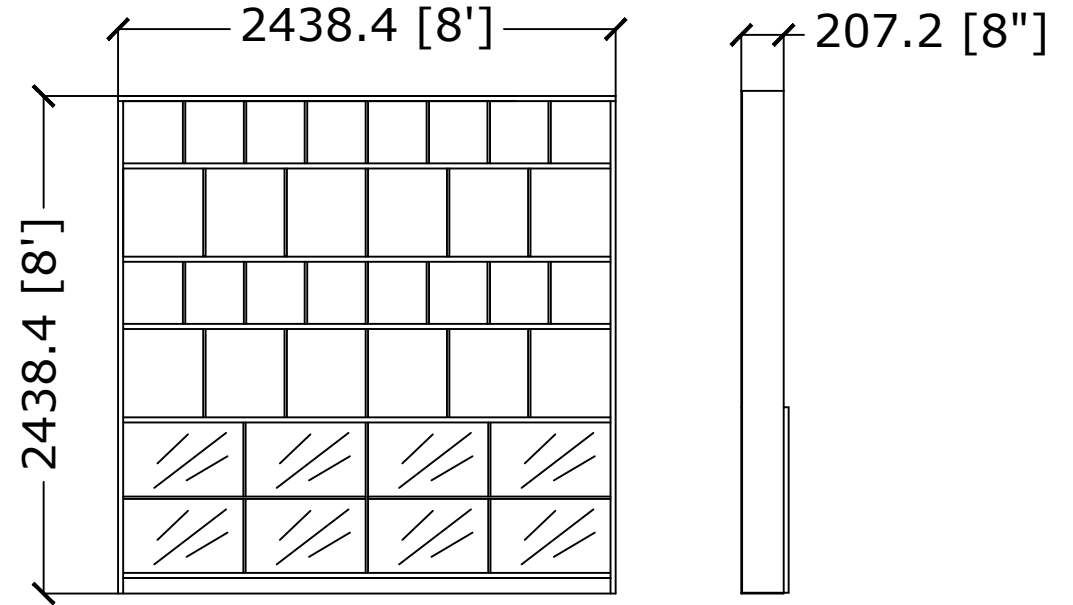

Anti-Corruption Commission (Sakeena Manzil)

Trophy Display

Sliding glass door