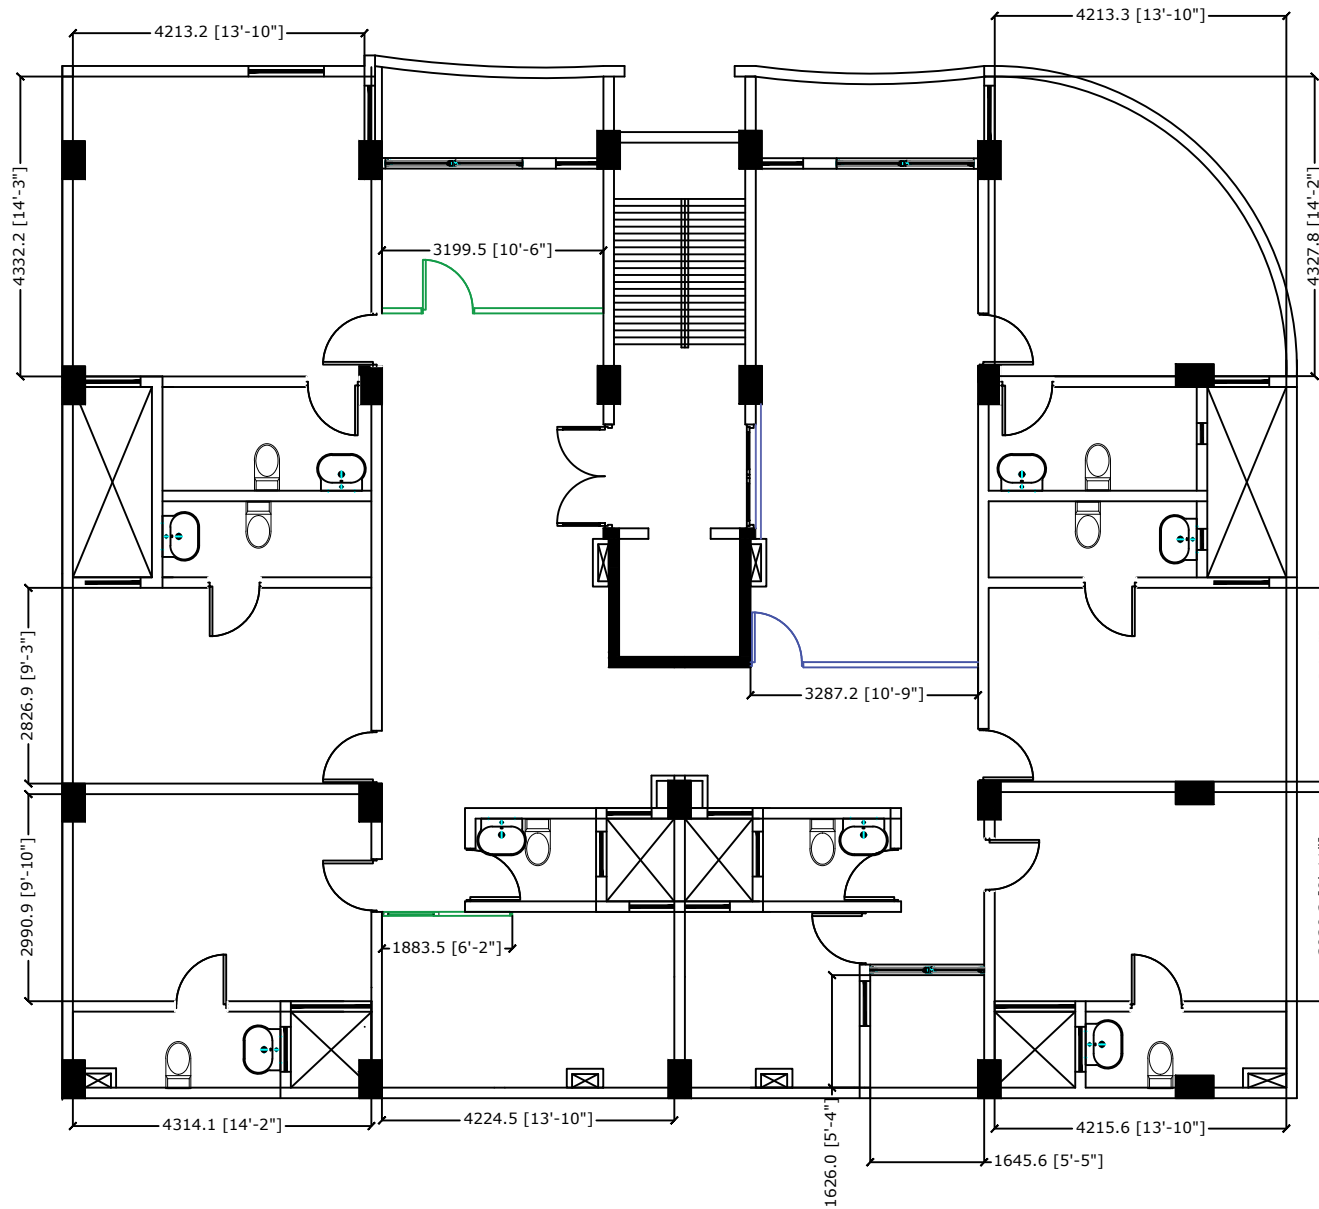

Anti-Corruption Commission (Sakeena Manzil)

Schedule 1-Partitions/Walls to be removed

8TH Floor (Members Rooms, Members Meeting Room and Bureau)

--- Existing Partition/wall To be Removed or moved

Anti-Corruption Commission (Sakeena Manzil)

Schedule 2-New Partitions

8TH Floor (Members Rooms, Members Meeting Room and Bureau)

- New Glass Partition to be made
- New Gypsum Partition to be made

Anti-Corruption Commission (Sakeena Manzil)

Schedule 3-Workstation

8TH Floor (Members Rooms, Members Meeting Room and Bureau)

Anti-Corruption Commission (Sakeena Manzil)

Schedule 4-Electric & Networking

8TH Floor (Members Rooms, Members Meeting Room and Bureau)

- | | | | | | |
|---|------------------------|---|--------------------|--|------------|
|  | DOUBLE SWITCHED SOCKET |  | Bell |  | Lock |
|  | CAT 6 DATA SOCKET |  | Camera |  | Attendance |
|  | Camera |  | distribution board | | |

Anti-Corruption Commission (Sakeena Manzil)

8th Floor Discussion Room

Anti-Corruption Commission (Sakeena Manzil)

Trophy Display

Sliding glass door

Anti-Corruption Commission (Sakeena Manzil)

8x7.5 Wall x 3