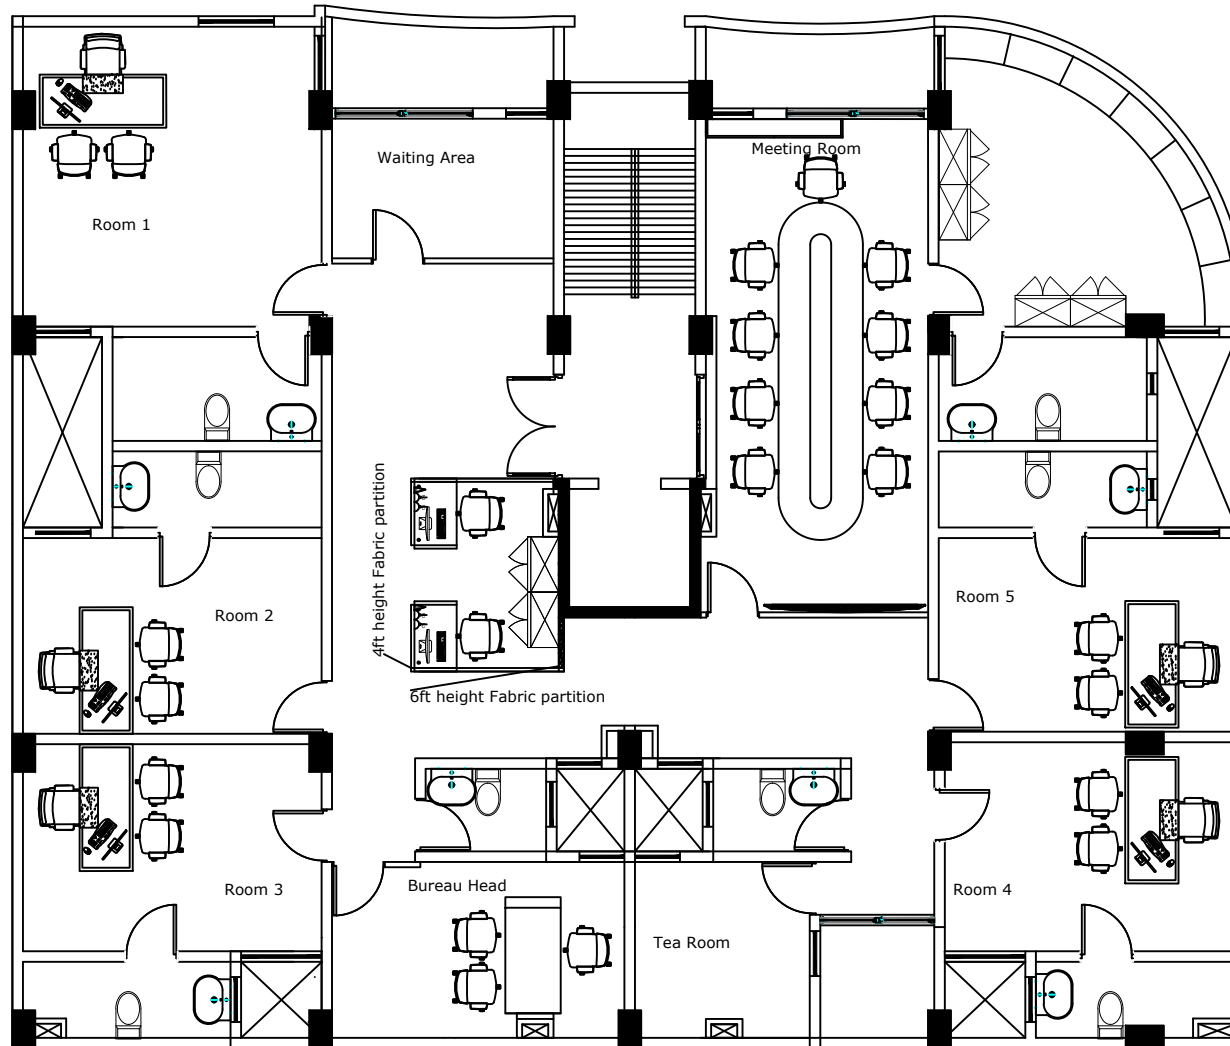

Anti-Corruption Commission (Sakeena Manzil)

Schedule 1-Partitions/Walls to be removed

8TH Floor (Members Rooms, Members Meeting Room and Bureau)

--- Existing Partition/wall To be Removed or moved

Anti-Corruption Commission (Sakeena Manzil)

Schedule 2-New Partitions

8TH Floor (Members Rooms, Members Meeting Room and Bureau)

- New Glass Partition to be made
- New Gypsum Partition to be made

Anti-Corruption Commission (Sakeena Manzil)

Schedule 3-Workstation

8TH Floor (Members Rooms, Members Meeting Room and Bureau)

Anti-Corruption Commission (Sakeena Manzil)

Schedule 4-Electric & Networking

8TH Floor (Members Rooms, Members Meeting Room and Bureau)

- | | | | | | |
|---|------------------------|---|--------------------|--|------------|
|  | DOUBLE SWITCHED SOCKET |  | Bell |  | Lock |
|  | CAT 6 DATA SOCKET |  | Camera |  | Attendance |
|  | Camera |  | distribution board | | |

Anti-Corruption Commission (Sakeena Manzil)

8th Floor Discussion Room

Anti-Corruption Commission (Sakeena Manzil)

Trophy Display

Sliding glass door

Anti-Corruption Commission (Sakeena Manzil)

8x7.5 Wall x 3