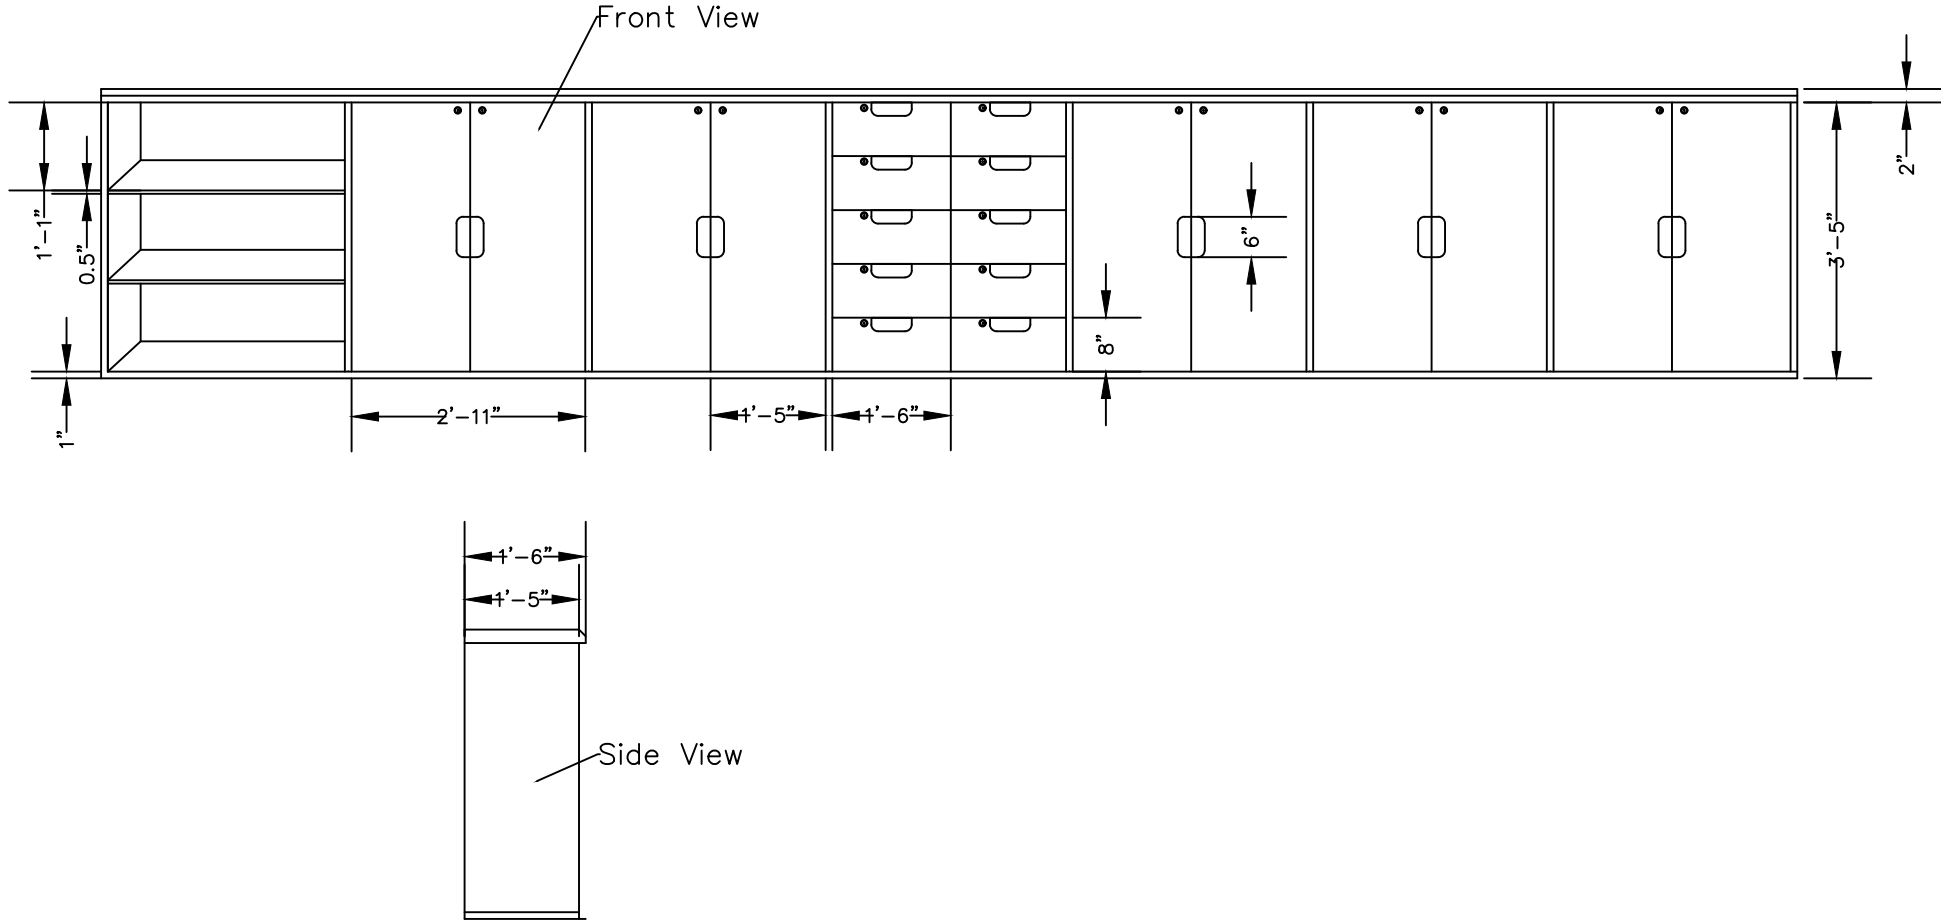

8TH Floor (Members Rooms, Members Meeting Room and Bureau)

Anti-Corruption Commission (Sakeena Manzil)

Schedule 4-Electric & Networking

8TH Floor (Members Rooms, Members Meeting Room and Bureau)

- | | | | | | |
|---|------------------------|---|--------------------|--|------------|
|  | DOUBLE SWITCHED SOCKET |  | Bell |  | Lock |
|  | CAT 6 DATA SOCKET |  | Camera |  | Attendance |
|  | Camera |  | distribution board | | |

Anti-Corruption Commission (Sakeena Manzil)

8th Floor Discussion Room

Anti-Corruption Commission (Sakeena Manzil)

Trophy Display

Sliding glass door

Anti-Corruption Commission (Sakeena Manzil)

8x7.5 Wall x 3

Anti-Corruption Commission (Sakeena Manzil)

Door

D1 Hinge Door

D3 Wood Hinge Door

D2 Slide Door

Anti-Corruption Commission (Sakeena Manzil)

Reception

8 ft Height