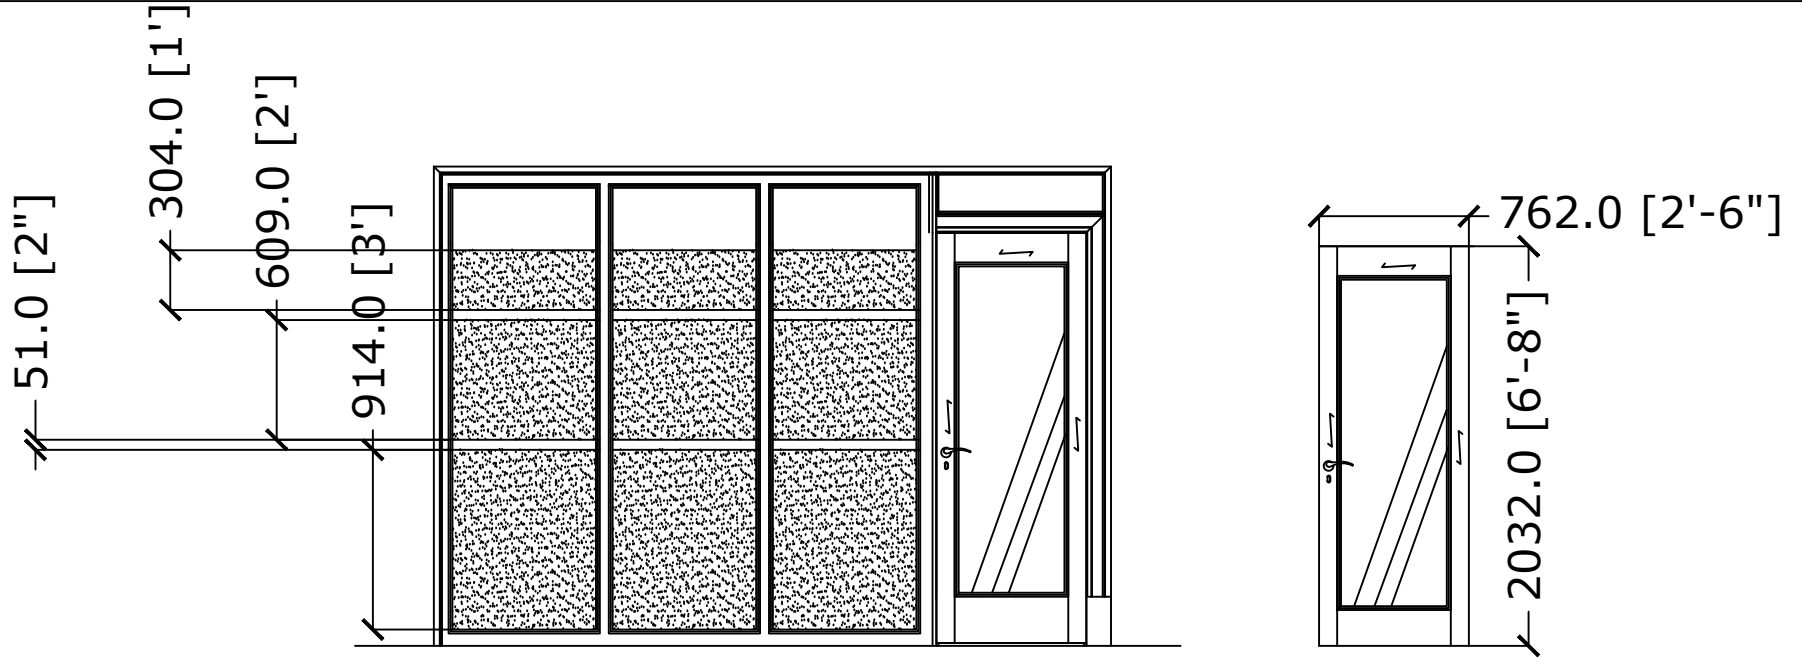

Anti-Corruption Commission (Sakeena Manzil)

8th Floor Discussion Room

Anti-Corruption Commission (Sakeena Manzil)

Trophy Display

Sliding glass door

Anti-Corruption Commission (Sakeena Manzil)

8x7.5 Wall x 3

Anti-Corruption Commission (Sakeena Manzil)

Door

D1 Hinge Door

D3 Wood Hinge Door

D2 Slide Door

Anti-Corruption Commission (Sakeena Manzil)

Reception

8 ft Height