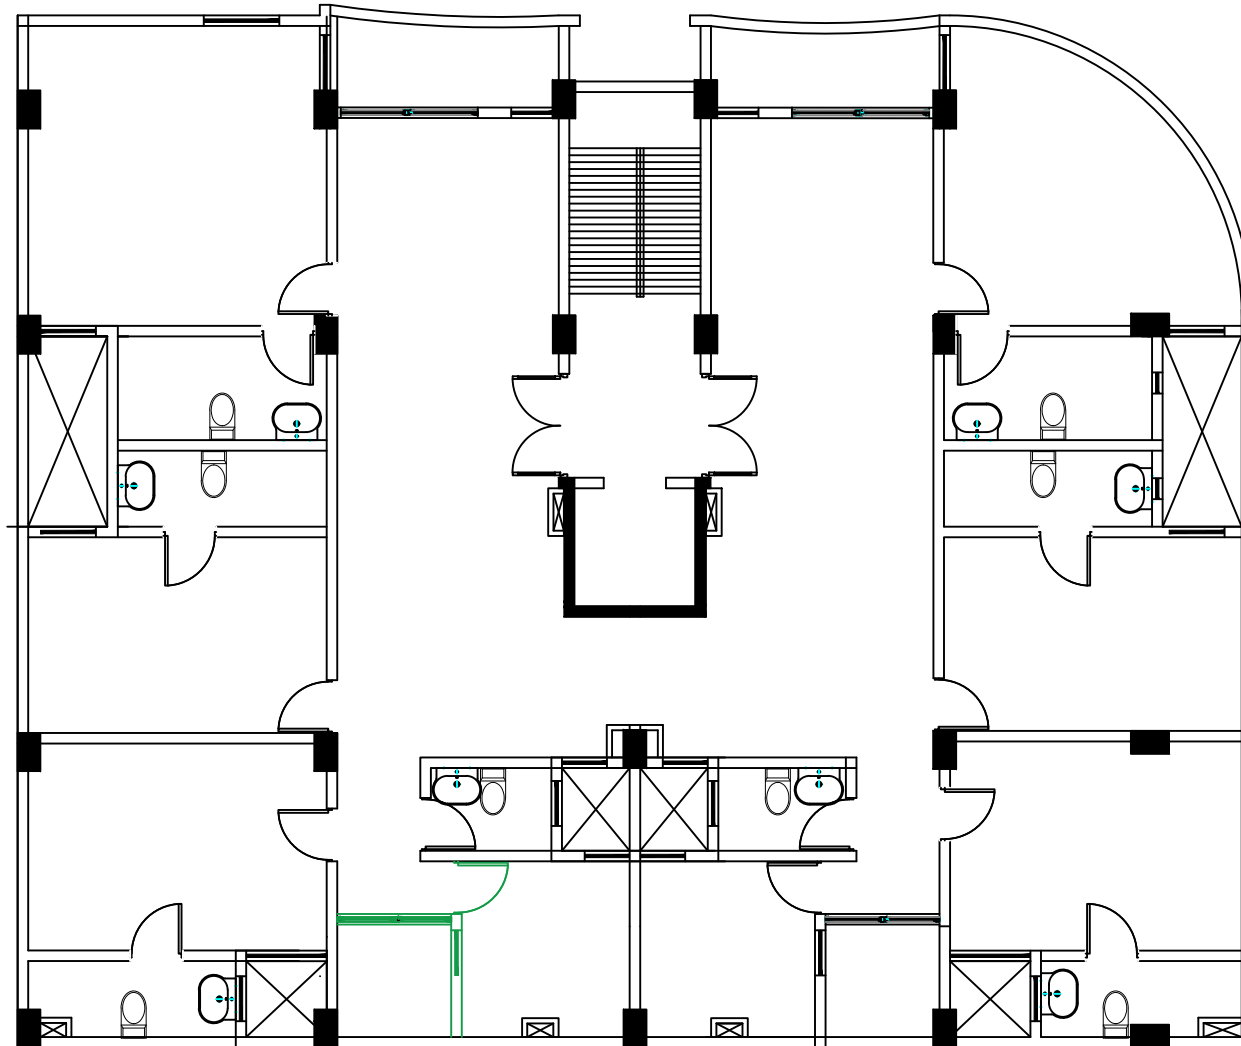

Anti-Corruption Commission (Sakeena Manzil)

Schedule 4-Electric & Networking

6TH Floor (Investigation)

- | | | | | | |
|--|-------------------------|--|----------------|--|-----------------------|
| | DOUBLE SWITCHED SOCKET | | Bell | | Lock |
| | SINGLE AC SWITCH SOCKET | | Camera | | ATTN Attention |
| | CAT 6 DATA SOCKET | | Network Switch | | DB distribution board |

Anti-Corruption Commission (Sakeena Manzil)

Schedule 1-Partitions/Walls to be removed

8TH Floor (Members Rooms, Members Meeting Room and Bureau)

--- Existing Partition/wall To be Removed or moved

Anti-Corruption Commission (Sakeena Manzil)

Schedule 2-New Partitions

8TH Floor (Members Rooms, Members Meeting Room and Bureau)

- New Glass Partition to be made
- New Gypsum Partition to be made

Anti-Corruption Commission (Sakeena Manzil)

Schedule 3-Workstation

8TH Floor (Members Rooms, Members Meeting Room and Bureau)

Anti-Corruption Commission (Sakeena Manzil)

Schedule 4-Electric & Networking

8TH Floor (Members Rooms, Members Meeting Room and Bureau)

- | | | | | | |
|---|------------------------|---|--------------------|--|------------|
|  | DOUBLE SWITCHED SOCKET |  | Bell |  | Lock |
|  | CAT 6 DATA SOCKET |  | Camera |  | Attendance |
|  | Camera |  | distribution board | | |