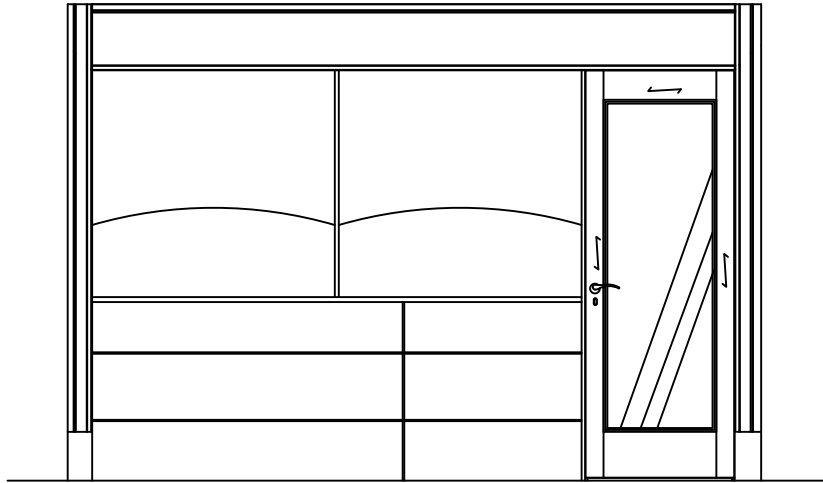

Anti-Corruption Commission (Sakeena Manzil)

Door

D1 Hinge Door

D3 Wood Hinge Door

D2 Slide Door

Anti-Corruption Commission (Sakeena Manzil)

Reception

8 ft Height