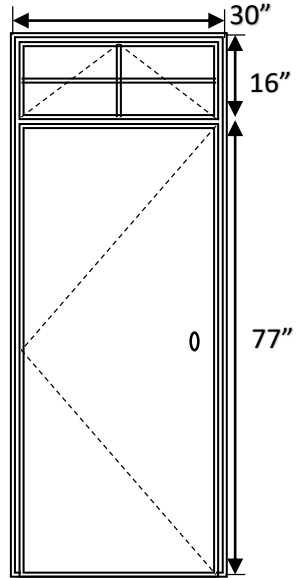

Door and window Schedule – Thilafushi Accommodation

| | D2 | | D1 | | W1 | | V1 | | SD1 |
|--------|-------------------------------|--------|-------------------------------|-------------------|-------------------------------|-------------------|-------------------------------|--|-------------------------------|
| FRAME | Treated Timber | FRAME | Treated Timber | | 50mm Thick Aluminum Frame | | 50mm Thick Aluminum Frame | | 50mm Thick Aluminum Frame |
| PANEL | Treated Timber | PANEL | Treated Timber | FRAME / FINISHING | 80 Micron white powder coated | FRAME / FINISHING | 80 Micron white powder coated | | 80 Micron white powder coated |
| FINISH | Nippon Enamel Pint | FINISH | Nippon Enamel Paint | | 9mm Thick Black tinted Glass | | 9mm Thick Black tinted Glass | | Glass Sliding Door Panel |
| HINGE | SS Hinges single side opening | HINGE | SS Hinges single side opening | | | | | | |