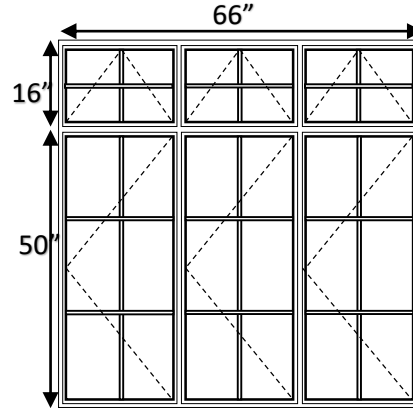

Door and window Schedule – Thilafushi Accommodation

| | D2 | | D1 | | W1 | | V1 | | SD1 |
|--------|-------------------------------|--------|-------------------------------|-------------------|-------------------------------|-------------------|-------------------------------|--|-------------------------------|
| FRAME | Treated Timber | FRAME | Treated Timber | | 50mm Thick Aluminum Frame | | 50mm Thick Aluminum Frame | | 50mm Thick Aluminum Frame |
| PANEL | Treated Timber | PANEL | Treated Timber | FRAME / FINISHING | 80 Micron white powder coated | FRAME / FINISHING | 80 Micron white powder coated | | 80 Micron white powder coated |
| FINISH | Nippon Enamel Pint | FINISH | Nippon Enamel Paint | | 9mm Thick Black tinted Glass | | 9mm Thick Black tinted Glass | | Glass Sliding Door Panel |
| HINGE | SS Hinges single side opening | HINGE | SS Hinges single side opening | | | | | | |