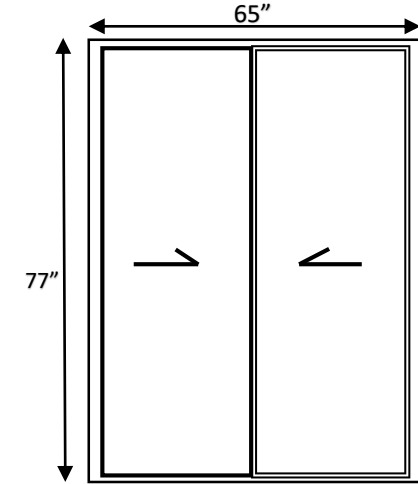

Door and window Schedule – Thilafushi Accommodation

| | D2 | | D1 | | W1 | | V1 | | SD1 |
|--------|-------------------------------|--------|-------------------------------|-------------------|-------------------------------|-------------------|-------------------------------|--|-------------------------------|
| FRAME | Treated Timber | FRAME | Treated Timber | | 50mm Thick Aluminum Frame | | 50mm Thick Aluminum Frame | | 50mm Thick Aluminum Frame |
| PANEL | Treated Timber | PANEL | Treated Timber | FRAME / FINISHING | 80 Micron white powder coated | FRAME / FINISHING | 80 Micron white powder coated | | 80 Micron white powder coated |
| FINISH | Nippon Enamel Pint | FINISH | Nippon Enamel Paint | | 9mm Thick Black tinted Glass | | 9mm Thick Black tinted Glass | | Glass Sliding Door Panel |
| HINGE | SS Hinges single side opening | HINGE | SS Hinges single side opening | | | | | | |