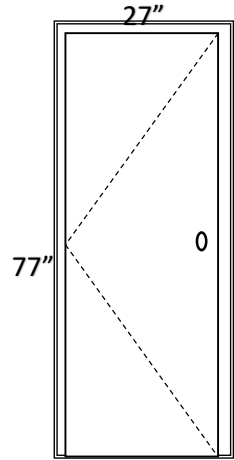

Door and window Schedule – Thilafushi Accommodation

| | D2 | | D1 | | W1 | | V1 | | SD1 |
|--------|-------------------------------|--------|-------------------------------|-------------------|-------------------------------|-------------------|-------------------------------|--|-------------------------------|
| FRAME | Treated Timber | FRAME | Treated Timber | | 50mm Thick Aluminum Frame | | 50mm Thick Aluminum Frame | | 50mm Thick Aluminum Frame |
| PANEL | Treated Timber | PANEL | Treated Timber | FRAME / FINISHING | 80 Micron white powder coated | FRAME / FINISHING | 80 Micron white powder coated | | 80 Micron white powder coated |
| FINISH | Nippon Enamel Pint | FINISH | Nippon Enamel Paint | | 9mm Thick Black tinted Glass | | 9mm Thick Black tinted Glass | | Glass Sliding Door Panel |
| HINGE | SS Hinges single side opening | HINGE | SS Hinges single side opening | | | | | | |