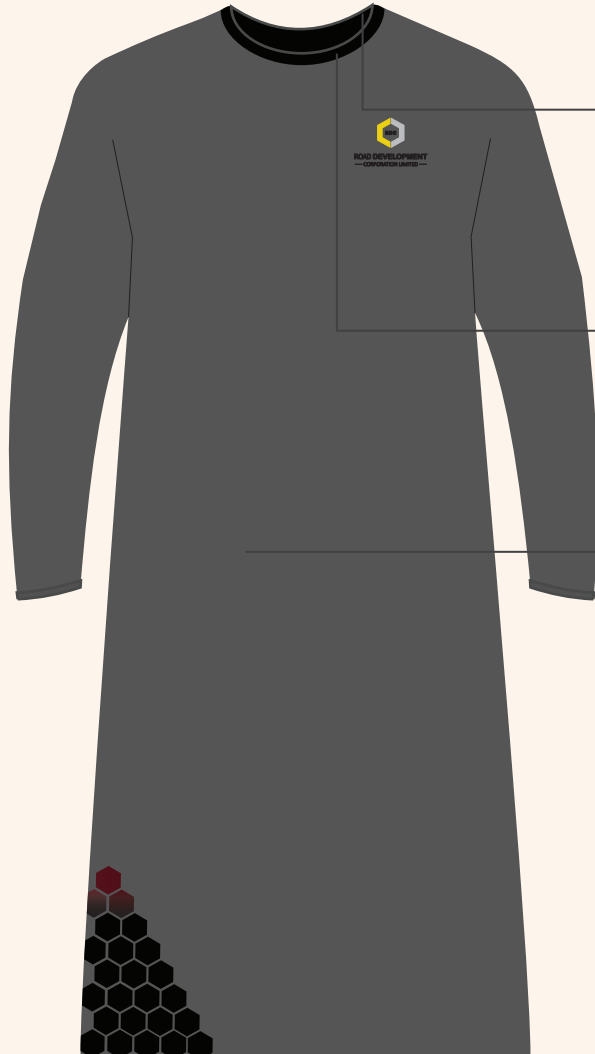

C 75
M 68
Y 67
K 90

Collar Fabric

C 64
M 56
Y 54
K 31

Overall Fabric

RDC LONG SLEEVE TSHIRT DESIGN
Back

IMPORTANT MEASUREMENTS

C 75
M 68
Y 67
K 90

Collar Fabric

C 64
M 56
Y 54
K 31

Overall Fabric

RDC LONG SLEEVE TSHIRT DESIGN
Front

IMPORTANT MEASUREMENTS

#TeamRDC

#TeamRDC

12.5cm

RDC LONG SLEEVE TSHIRT DESIGN
Front

IMPORTANT MEASUREMENTS

C 75
M 68
Y 67
K 90

Inside Fabric

C 75
M 68
Y 67
K 90

Collar Fabric

C 64
M 56
Y 54
K 31

Overall Fabric

RDC LONG SLEEVE TSHIRT DESIGN
Back

IMPORTANT MEASUREMENTS

C 75
M 68
Y 67
K 90

Collar Fabric

C 64
M 56
Y 54
K 31

Overall Fabric

RDC SHORT SLEEVE COLLAR TSHIRT DESIGN
Front

IMPORTANT MEASUREMENTS

#TeamRDC
12.5cm