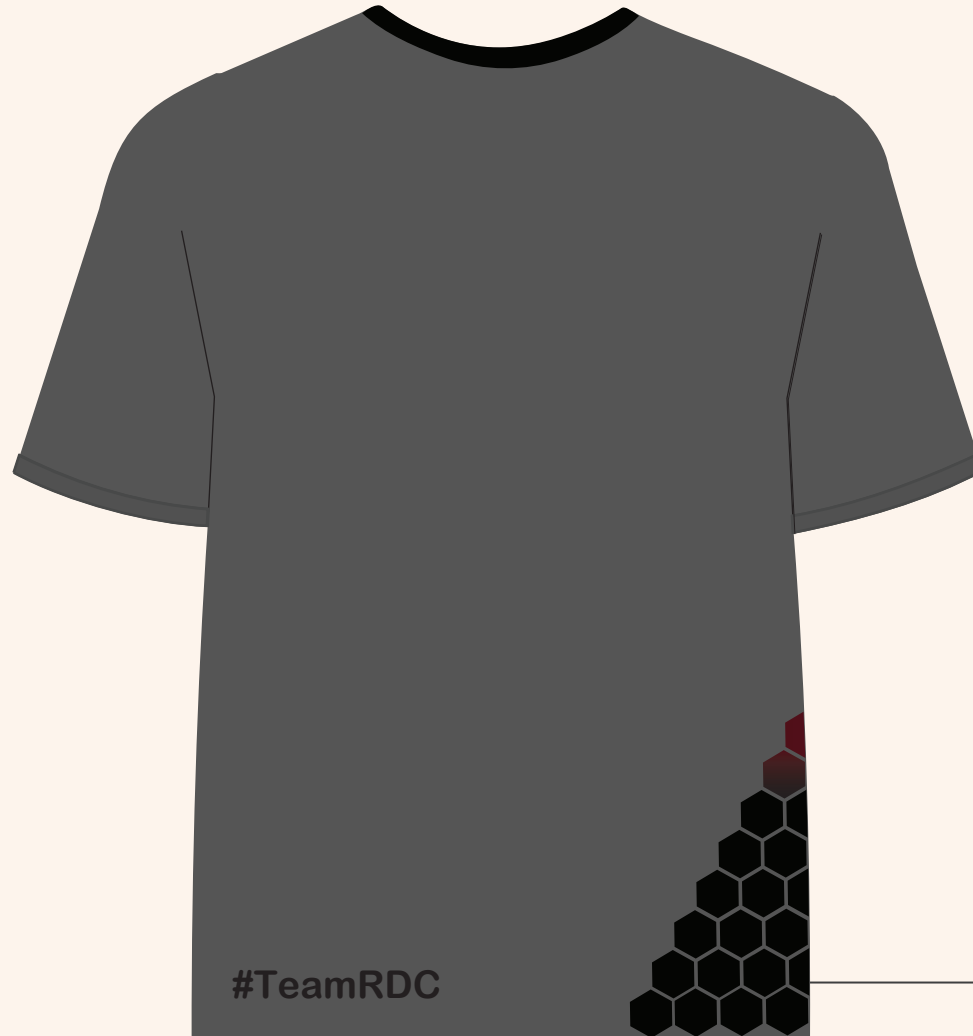

C 64
M 56
Y 54
K 31

Overall Fabric

RDC LONG SLEEVE TSHIRT DESIGN
Front

IMPORTANT MEASUREMENTS

#TeamRDC

#TeamRDC

12.5cm

RDC LONG SLEEVE TSHIRT DESIGN
Front

IMPORTANT MEASUREMENTS

C 75
M 68
Y 67
K 90

Inside Fabric

C 75
M 68
Y 67
K 90

Collar Fabric

C 64
M 56
Y 54
K 31

Overall Fabric

RDC LONG SLEEVE TSHIRT DESIGN
Back

IMPORTANT MEASUREMENTS

C 75
M 68
Y 67
K 90

Collar Fabric

C 64
M 56
Y 54
K 31

Overall Fabric

RDC SHORT SLEEVE COLLAR TSHIRT DESIGN
Front

IMPORTANT MEASUREMENTS

#TeamRDC
12.5cm

RDC SHORT SLEEVE COLLAR TSHIRT DESIGN

Front

IMPORTANT MEASUREMENTS

RDC SHORT SLEEVE COLLAR TSHIRT DESIGN

Back

IMPORTANT MEASUREMENTS

C 75
M 68
Y 67
K 90

Collar Fabric