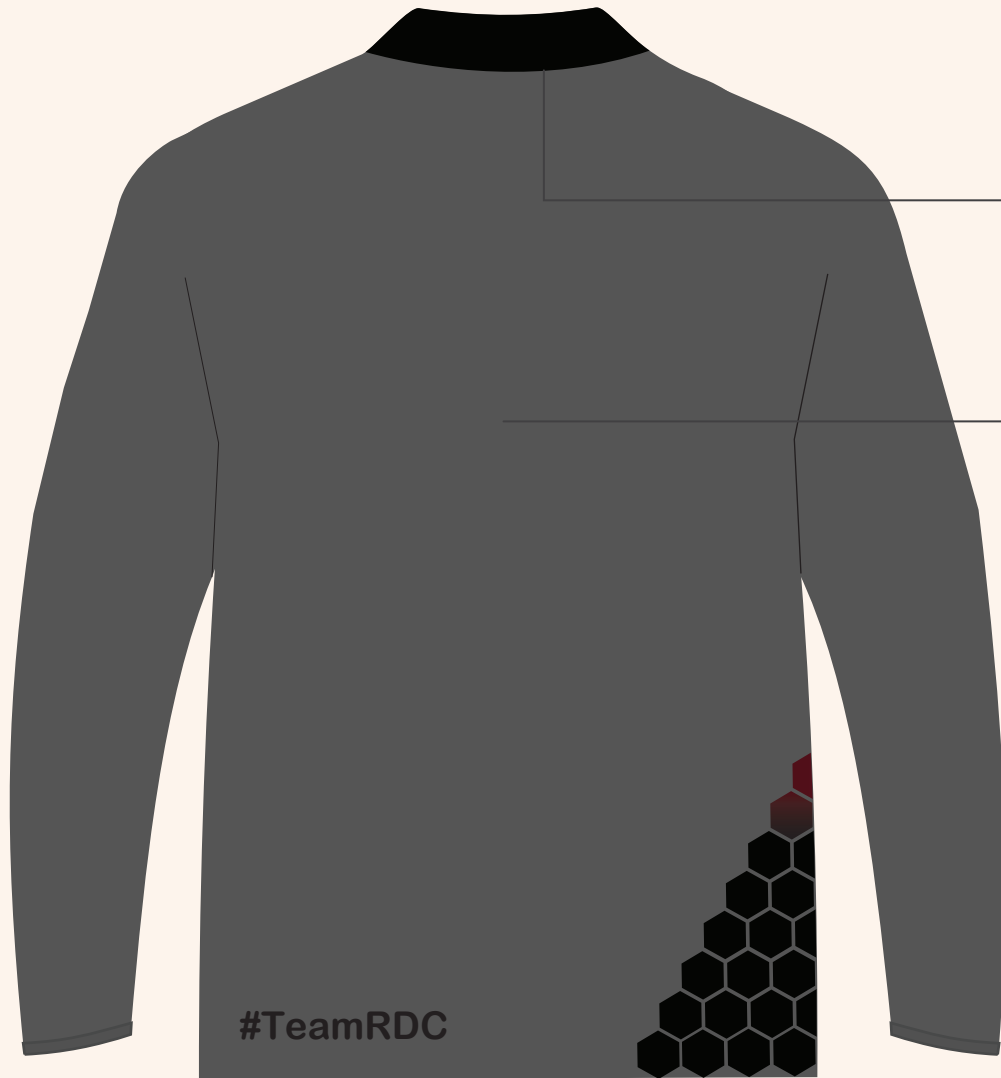

IMPORTANT MEASUREMENTS

C 75
M 68
Y 67
K 90

Collar Fabric

C 64
M 56
Y 54
K 31

Overall Fabric

C 75
M 68
Y 67
K 90

TeamRDC

RDC LONG SLEEVE COLLAR TSHIRT DESIGN
Front

IMPORTANT MEASUREMENTS

RDC LONG SLEEVE COLLAR TSHIRT DESIGN
Front

IMPORTANT MEASUREMENTS

RDC LONG SLEEVE COLLAR TSHIRT DESIGN
Back

IMPORTANT MEASUREMENTS

C 75
M 68
Y 67
K 90

Collar Fabric

C 64
M 56
Y 54
K 31

Overall Fabric

RDC LONG SLEEVE TSHIRT DESIGN
Front

IMPORTANT MEASUREMENTS

#TeamRDC
12.5cm

RDC LONG SLEEVE TSHIRT DESIGN
Front

IMPORTANT MEASUREMENTS

C 75
M 68
Y 67
K 90

Inside Fabric

C 75
M 68
Y 67
K 90

Collar Fabric

C 64
M 56
Y 54
K 31

Overall Fabric

RDC LONG SLEEVE TSHIRT DESIGN
Back

IMPORTANT MEASUREMENTS

C 75
M 68
Y 67
K 90

Collar Fabric