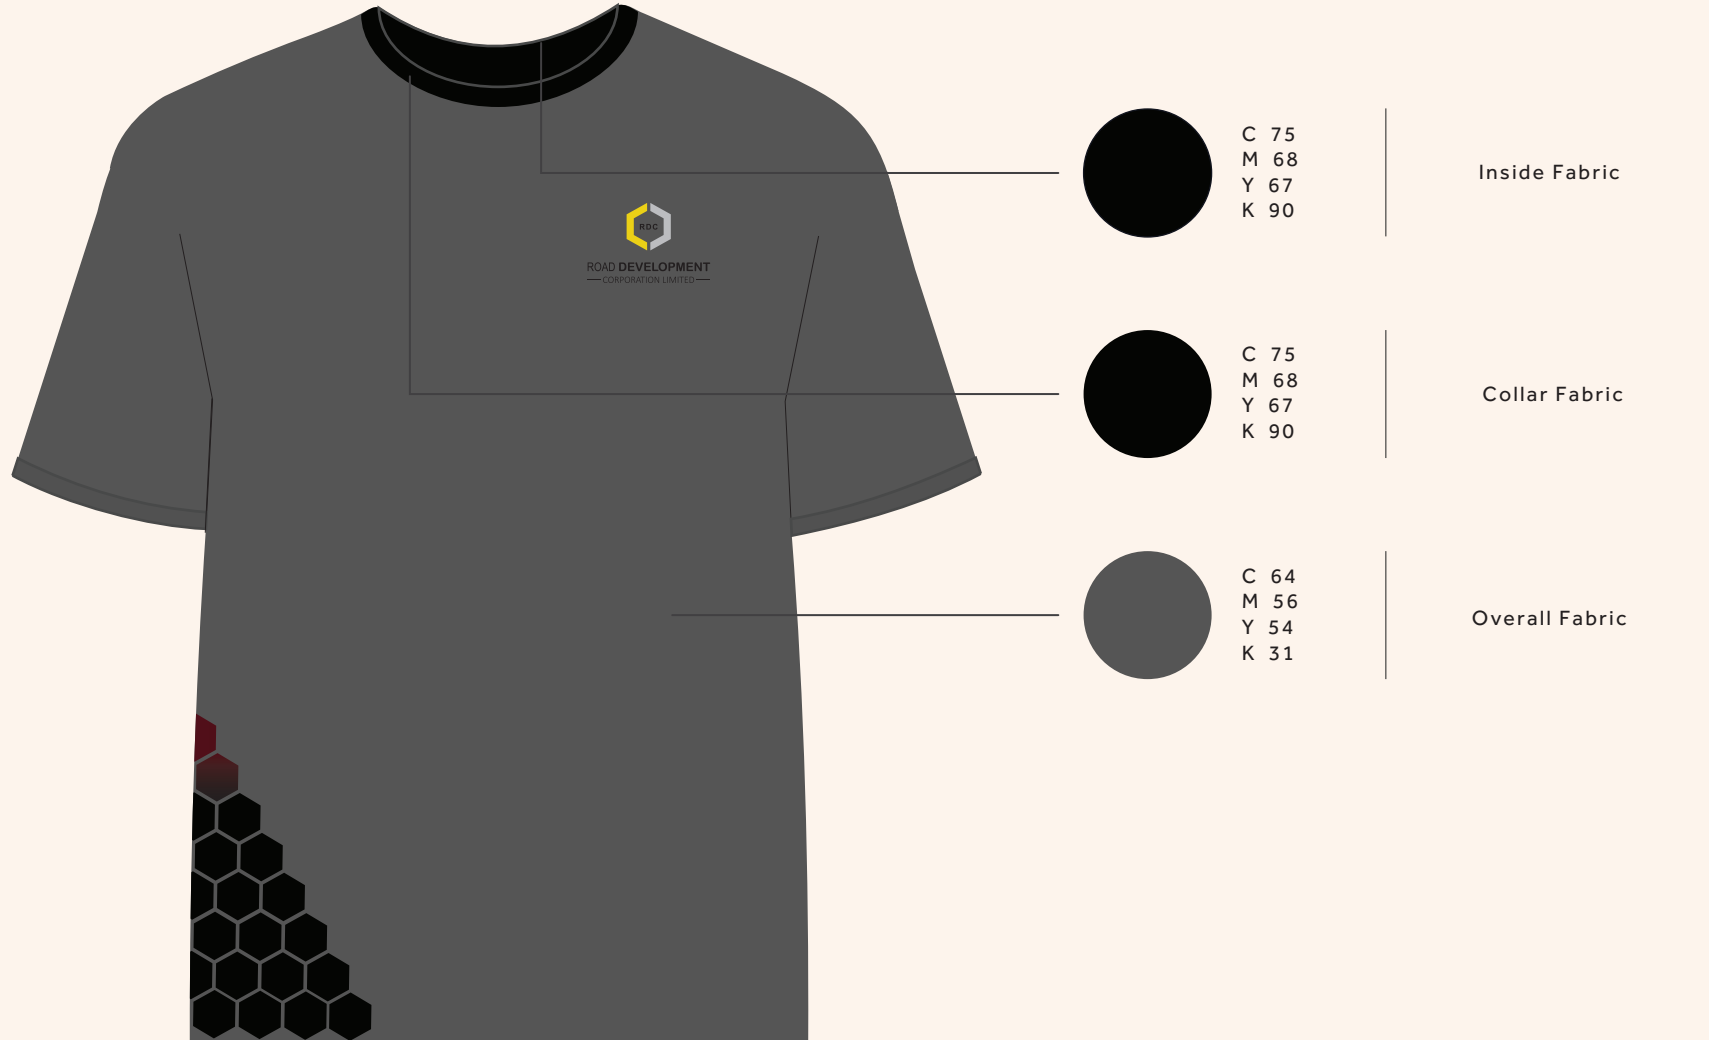

IMPORTANT MEASUREMENTS

C 75
M 68
Y 67
K 90

Inside Fabric

C 75
M 68
Y 67
K 90

Collar Fabric

C 64
M 56
Y 54
K 31

Overall Fabric

RDC LONG SLEEVE TSHIRT DESIGN
Back

IMPORTANT MEASUREMENTS

C 75
M 68
Y 67
K 90

Collar Fabric

C 64
M 56
Y 54
K 31

Overall Fabric

RDC SHORT SLEEVE COLLAR TSHIRT DESIGN
Front

IMPORTANT MEASUREMENTS

#TeamRDC
12.5cm

RDC SHORT SLEEVE COLLAR TSHIRT DESIGN

Front

IMPORTANT MEASUREMENTS

RDC SHORT SLEEVE COLLAR TSHIRT DESIGN

Back

IMPORTANT MEASUREMENTS

C 75
M 68
Y 67
K 90

Collar Fabric