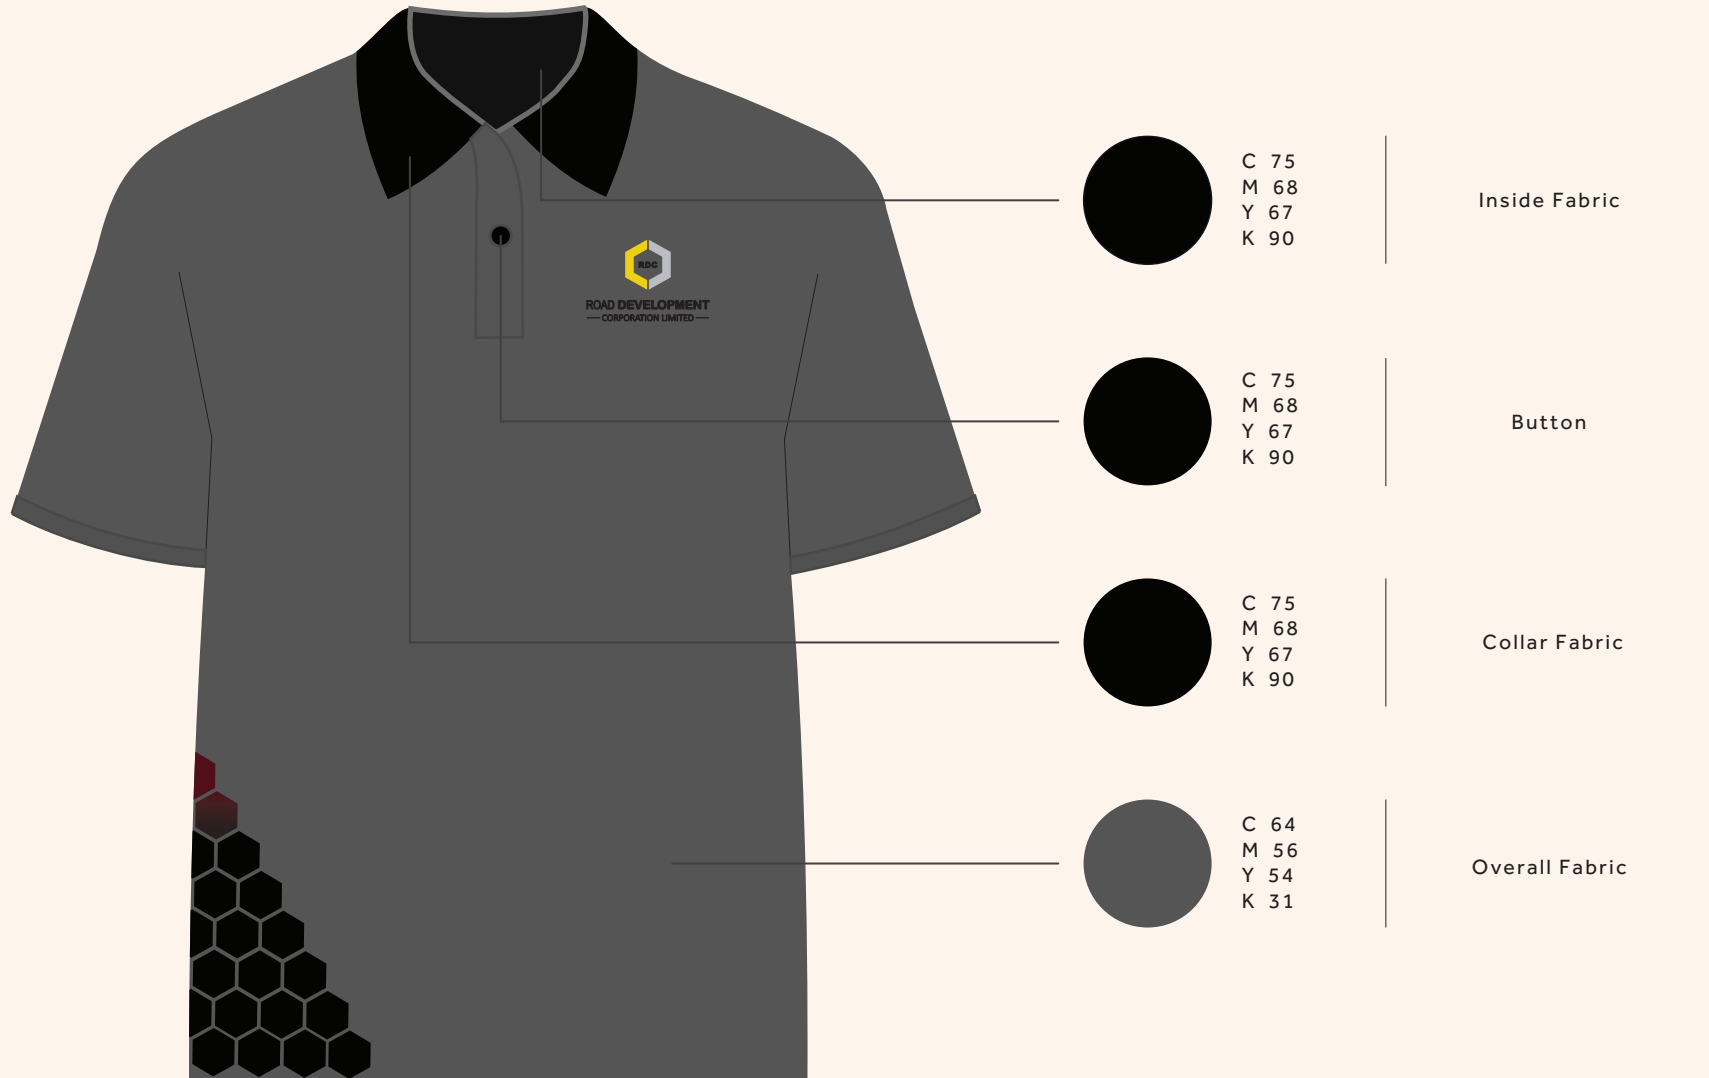

RDC SHORT SLEEVE COLLAR TSHIRT DESIGN
Front

IMPORTANT MEASUREMENTS

#TeamRDC

#TeamRDC

12.5cm

RDC SHORT SLEEVE COLLAR TSHIRT DESIGN
Front

IMPORTANT MEASUREMENTS

RDC SHORT SLEEVE COLLAR TSHIRT DESIGN
Back

IMPORTANT MEASUREMENTS

C 75
M 68
Y 67
K 90

Collar Fabric

C 64
M 56
Y 54
K 31

Overall Fabric

C 75
M 68
Y 67
K 90

TeamRDC

RDC LONG SLEEVE COLLAR TSHIRT DESIGN
Front

IMPORTANT MEASUREMENTS

RDC LONG SLEEVE COLLAR TSHIRT DESIGN
Front

IMPORTANT MEASUREMENTS

RDC LONG SLEEVE COLLAR TSHIRT DESIGN
Back

IMPORTANT MEASUREMENTS

C 75
M 68
Y 67
K 90

Collar Fabric

C 64
M 56
Y 54
K 31