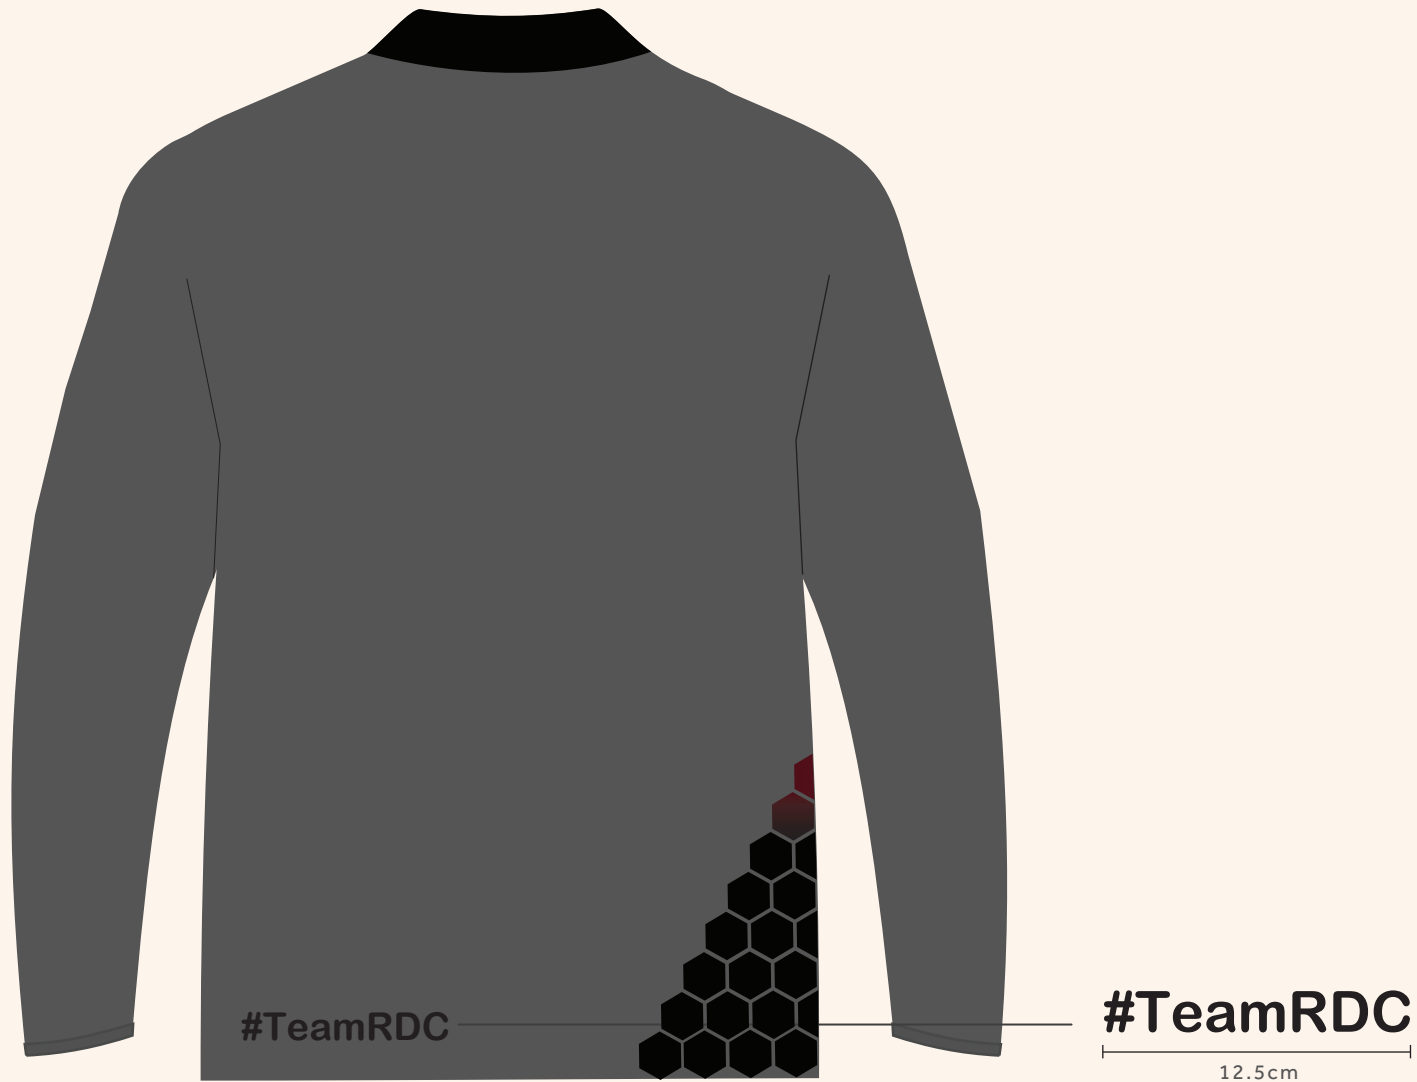

RDC SHORT SLEEVE COLLAR TSHIRT DESIGN
Front

IMPORTANT MEASUREMENTS

#TeamRDC

#TeamRDC

12.5cm

RDC SHORT SLEEVE COLLAR TSHIRT DESIGN
Front

IMPORTANT MEASUREMENTS

RDC SHORT SLEEVE COLLAR TSHIRT DESIGN
Back

IMPORTANT MEASUREMENTS

C 75
M 68
Y 67
K 90

Collar Fabric

C 64
M 56
Y 54
K 31

Overall Fabric

C 75
M 68
Y 67
K 90

TeamRDC

RDC LONG SLEEVE COLLAR TSHIRT DESIGN
Front

IMPORTANT MEASUREMENTS

RDC LONG SLEEVE COLLAR TSHIRT DESIGN
Front

IMPORTANT MEASUREMENTS

RDC LONG SLEEVE COLLAR TSHIRT DESIGN
Back

IMPORTANT MEASUREMENTS

C 75
M 68
Y 67
K 90

Collar Fabric

C 64
M 56
Y 54
K 31

Overall Fabric

RDC LONG SLEEVE TSHIRT DESIGN
Front

IMPORTANT MEASUREMENTS

#TeamRDC
12.5cm

RDC LONG SLEEVE TSHIRT DESIGN
Front

IMPORTANT MEASUREMENTS

C 75
M 68
Y 67
K 90

Inside Fabric