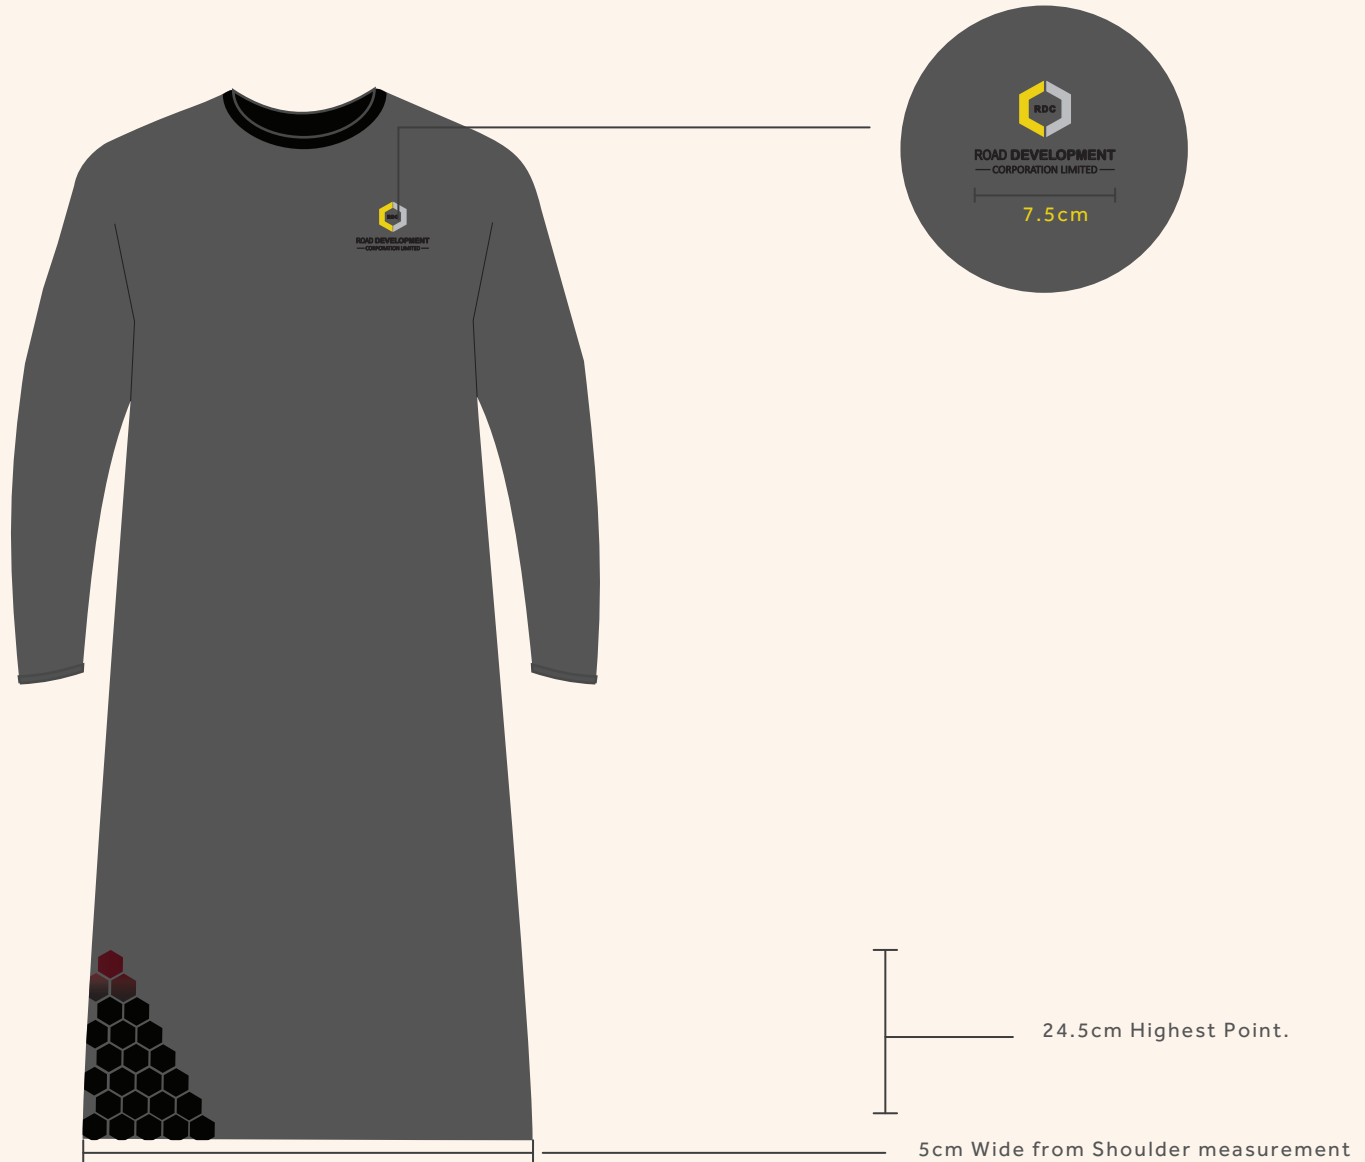

RDC LONG SLEEVE TSHIRT DESIGN
Front

IMPORTANT MEASUREMENTS