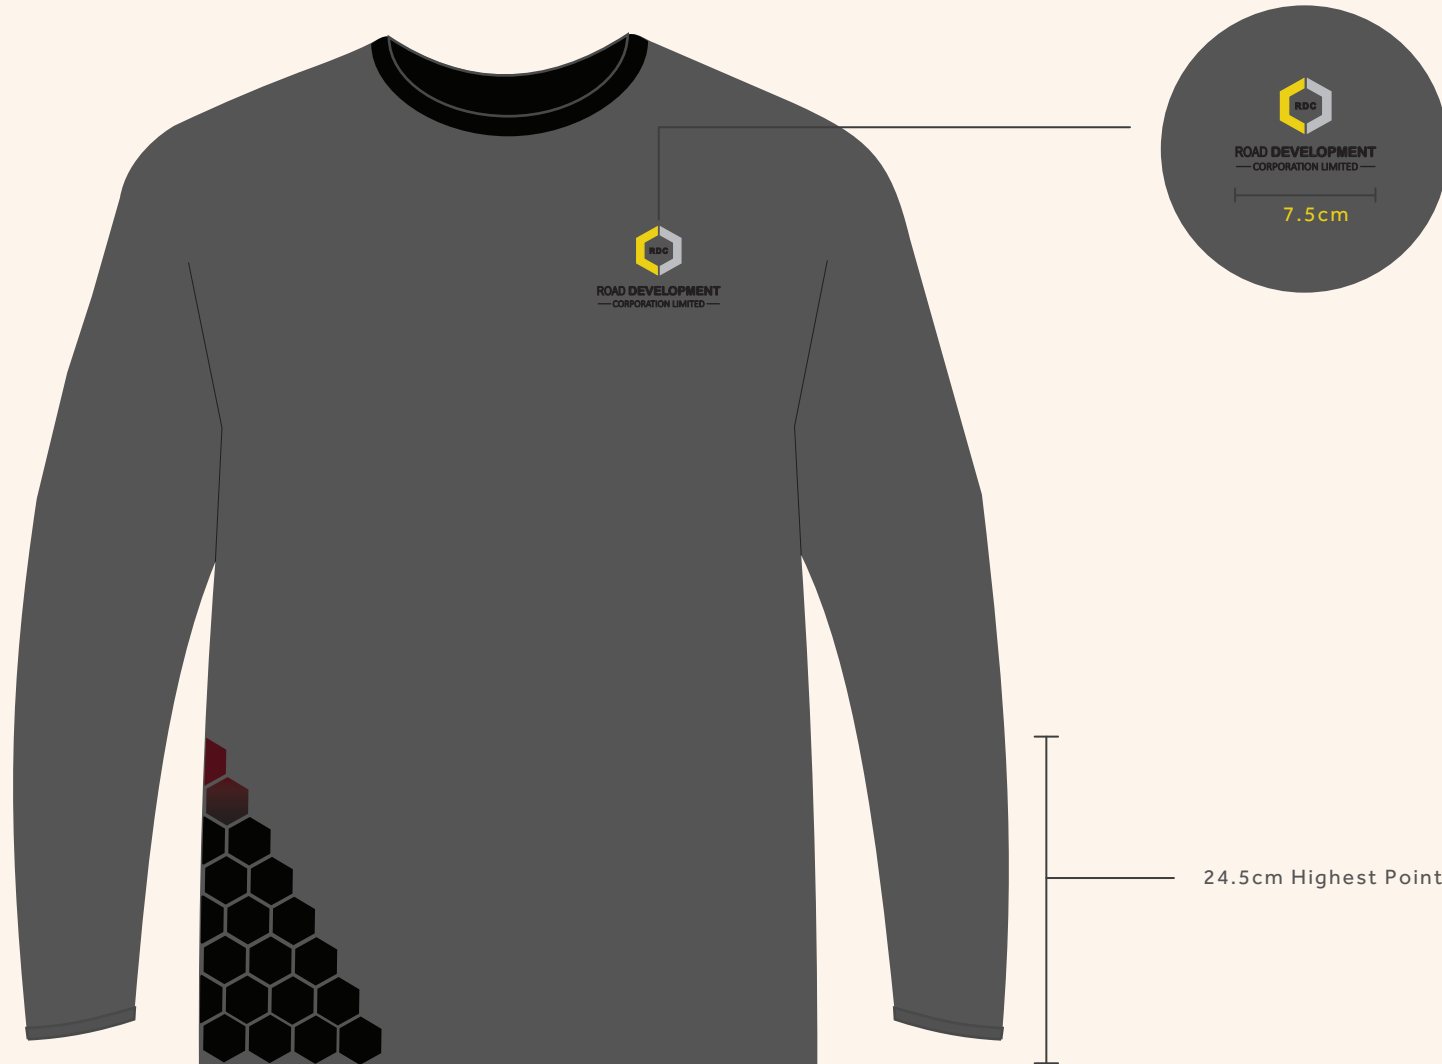

IMPORTANT MEASUREMENTS

C 75
M 68
Y 67
K 90

Collar Fabric

C 64
M 56
Y 54
K 31

Overall Fabric

C 75
M 68
Y 67
K 90

TeamRDC

RDC LONG SLEEVE COLLAR TSHIRT DESIGN
Front

IMPORTANT MEASUREMENTS

RDC LONG SLEEVE COLLAR TSHIRT DESIGN
Front

IMPORTANT MEASUREMENTS

RDC LONG SLEEVE COLLAR TSHIRT DESIGN
Back

IMPORTANT MEASUREMENTS

C 75
M 68
Y 67
K 90

Collar Fabric

C 64
M 56
Y 54
K 31

Overall Fabric

RDC LONG SLEEVE TSHIRT DESIGN
Front

IMPORTANT MEASUREMENTS

#TeamRDC
12.5cm

RDC LONG SLEEVE TSHIRT DESIGN
Front

IMPORTANT MEASUREMENTS

C 75
M 68
Y 67
K 90

Inside Fabric

C 75
M 68
Y 67
K 90

Collar Fabric

C 64
M 56
Y 54
K 31

Overall Fabric

RDC LONG SLEEVE TSHIRT DESIGN
Back

IMPORTANT MEASUREMENTS

C 75
M 68
Y 67
K 90

Collar Fabric