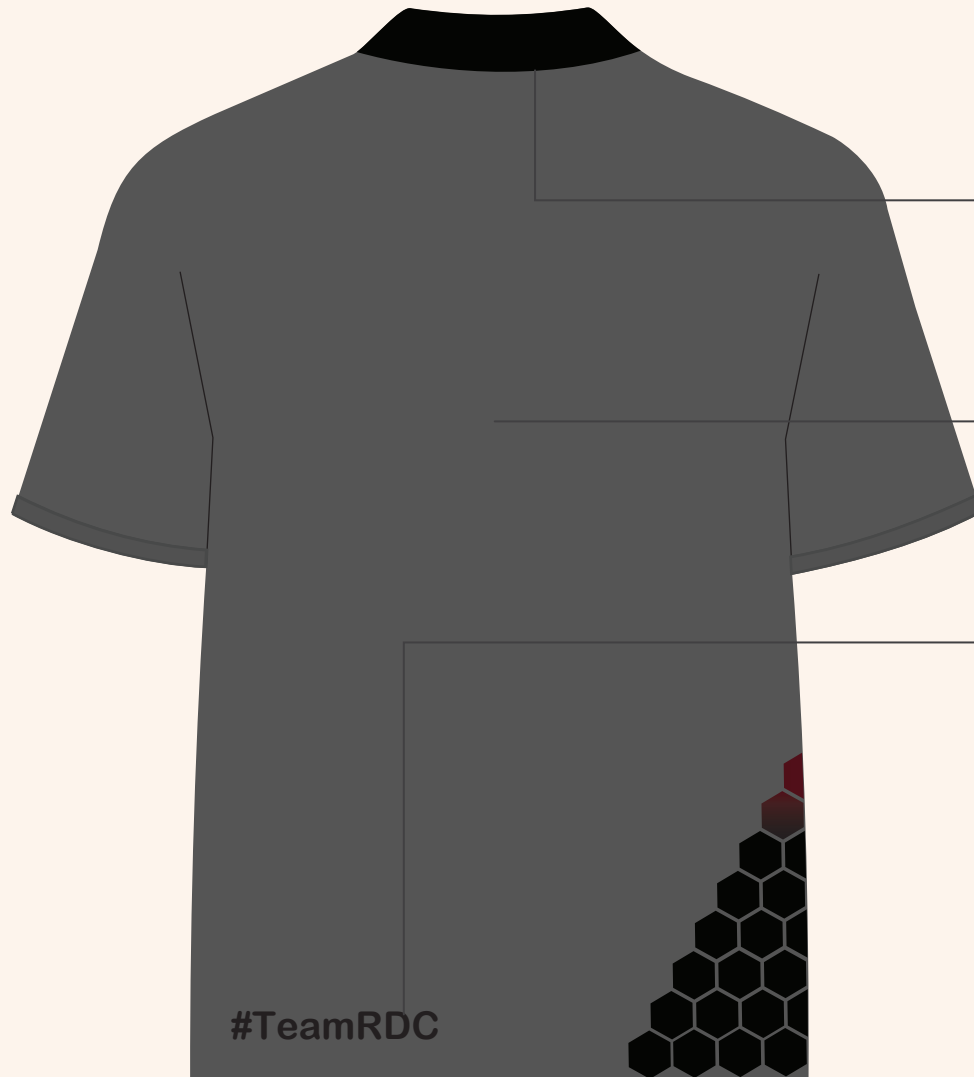

RDC SHORT SLEEVE COLLAR TSHIRT DESIGN
Front

IMPORTANT MEASUREMENTS

#TeamRDC

#TeamRDC

12.5cm

RDC SHORT SLEEVE COLLAR TSHIRT DESIGN
Front

IMPORTANT MEASUREMENTS

RDC SHORT SLEEVE COLLAR TSHIRT DESIGN
Back

IMPORTANT MEASUREMENTS

C 75
M 68
Y 67
K 90

Collar Fabric

C 64
M 56
Y 54
K 31

Overall Fabric

C 75
M 68
Y 67
K 90

TeamRDC

RDC LONG SLEEVE COLLAR TSHIRT DESIGN
Front

IMPORTANT MEASUREMENTS

RDC LONG SLEEVE COLLAR TSHIRT DESIGN
Front

IMPORTANT MEASUREMENTS

RDC LONG SLEEVE COLLAR TSHIRT DESIGN
Back

IMPORTANT MEASUREMENTS

C 75
M 68
Y 67
K 90

Collar Fabric

C 64
M 56
Y 54
K 31

Overall Fabric

RDC LONG SLEEVE TSHIRT DESIGN
Front

IMPORTANT MEASUREMENTS

#TeamRDC
12.5cm

RDC LONG SLEEVE TSHIRT DESIGN
Front

IMPORTANT MEASUREMENTS

C 75
M 68
Y 67
K 90

Inside Fabric