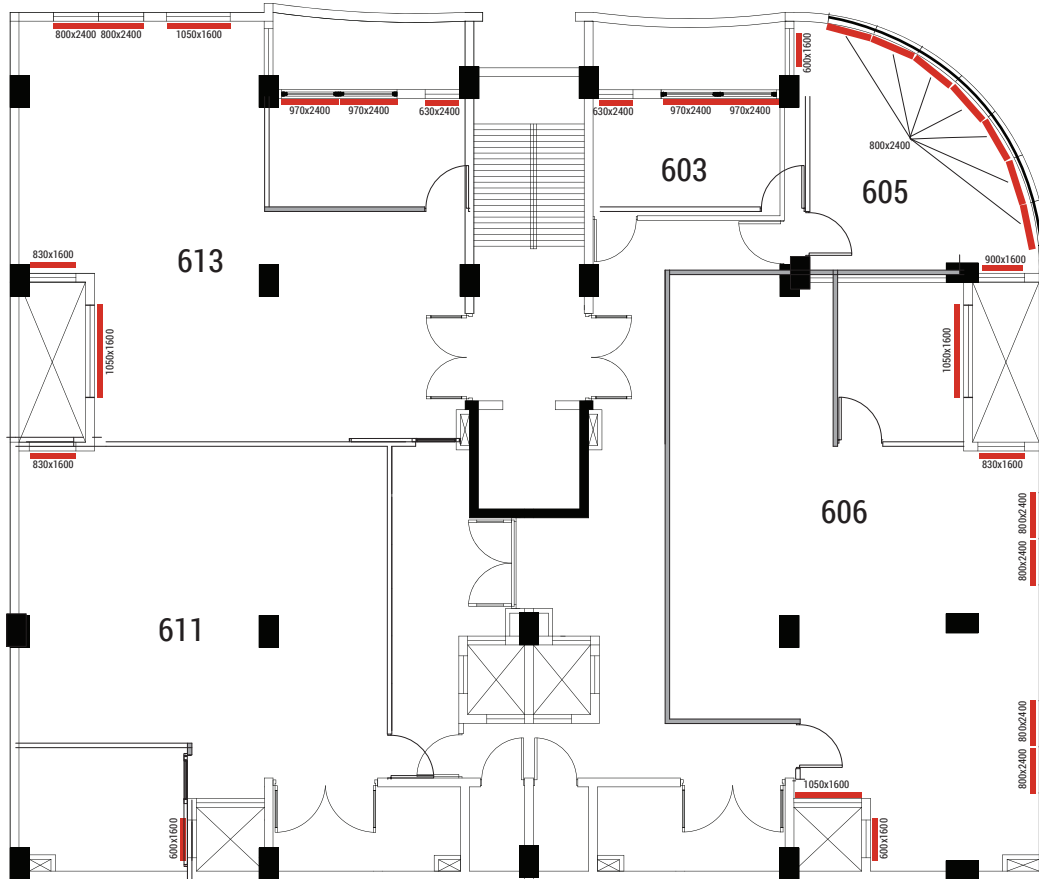

6th Floor

603

Belcony Main door 970mm X 2400mm (2 Roller Blinds)
Belcony Window 630mm X 2400mm (1 Roller Blinds)

605

Corner Windows 800mm X 2400mm (7 Roller Blinds)
Windows 600mm X 1600mm (1 Roller Blinds)
Windows 900mm X 1600mm (1 Roller Blinds)

606

Window 1050mm X 1600mm (2 Roller Blinds)
Window 830mm X 1600mm (1 Roller Blinds)
Window 800mm X 2400mm (4 Roller Blinds)
Window 600mm X 1600mm (1 Roller Blinds)

611

Window 830mm X 1600mm (1 Roller Blinds)
Window 600mm X 1600mm (1 Roller Blinds)

613

Window 1050mm X 1600mm (2 Roller Blinds)
Window 800mm X 2400mm (2 Roller Blinds)
Belcony Main door 970mm X 2400mm (2 Roller Blinds)
Belcony Window 630mm X 2400mm (1 Roller Blinds)
Window 830mm X 1600mm (1 Roller Blinds)