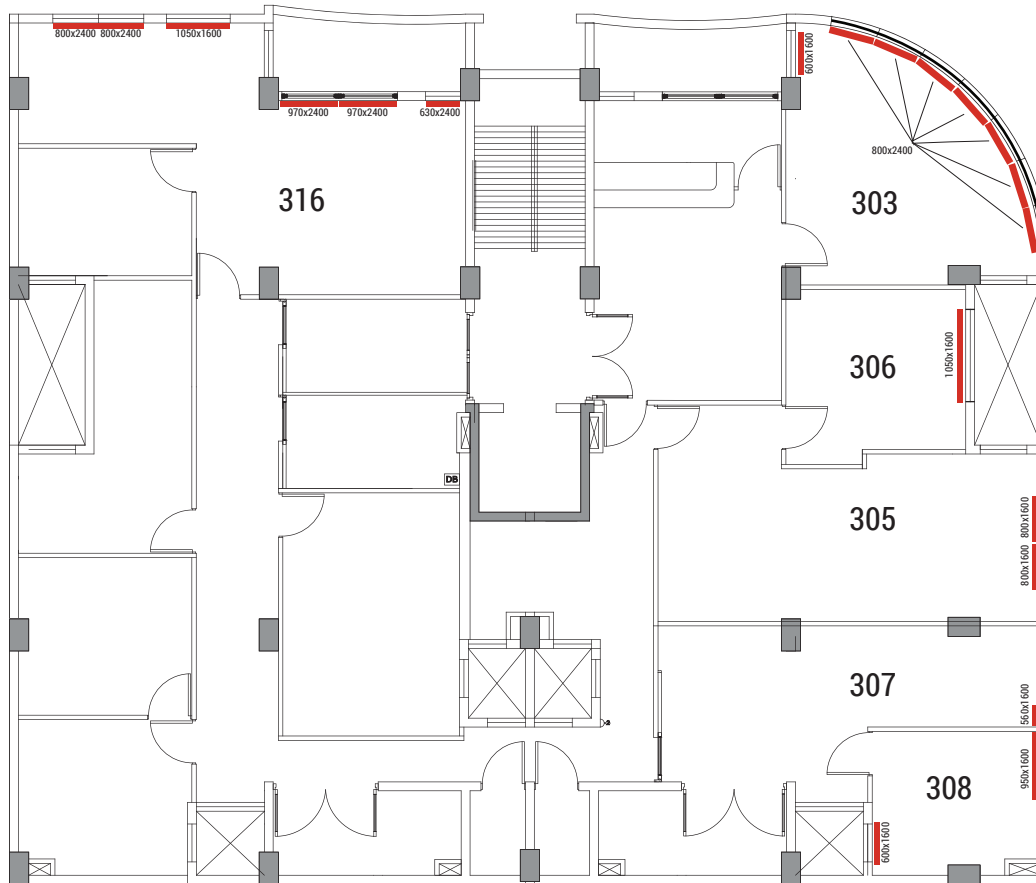

# 3rd Floor

**303**

Corner Windows 800mm X 2400mm (7 Roller Blinds)  
Balcony side window 600mm X 1600mm (1 Roller Blinds)

**305**

Window 800mm X 2400mm (2 Roller Blinds)

**306**

Window 1050mm X 1600mm (1 Roller Blinds)

**307**

Window 560mm X 2400mm (1 Roller Blinds)

**308**

Window 950mm X 2400mm (1 Roller Blinds)  
Window 600mm X 1600mm (1 Roller Blinds)

**316**

Window 800mm X 2400mm (2 Roller Blinds)  
Window 1050mm X 1600mm (1 Roller Blinds)  
Balcony Main door 970mm X 2400mm (2 Roller Blinds)  
Balcony Window 630mm X 2400mm (1 Roller Blinds)

# 4thFloor

## 402

Corner Windows 800mm X 2400mm (7 Roller Blinds)  
Side window 900mm X 1600mm (1 Roller Blinds)  
Window 1050mm X 1600mm (1 Roller Blinds)