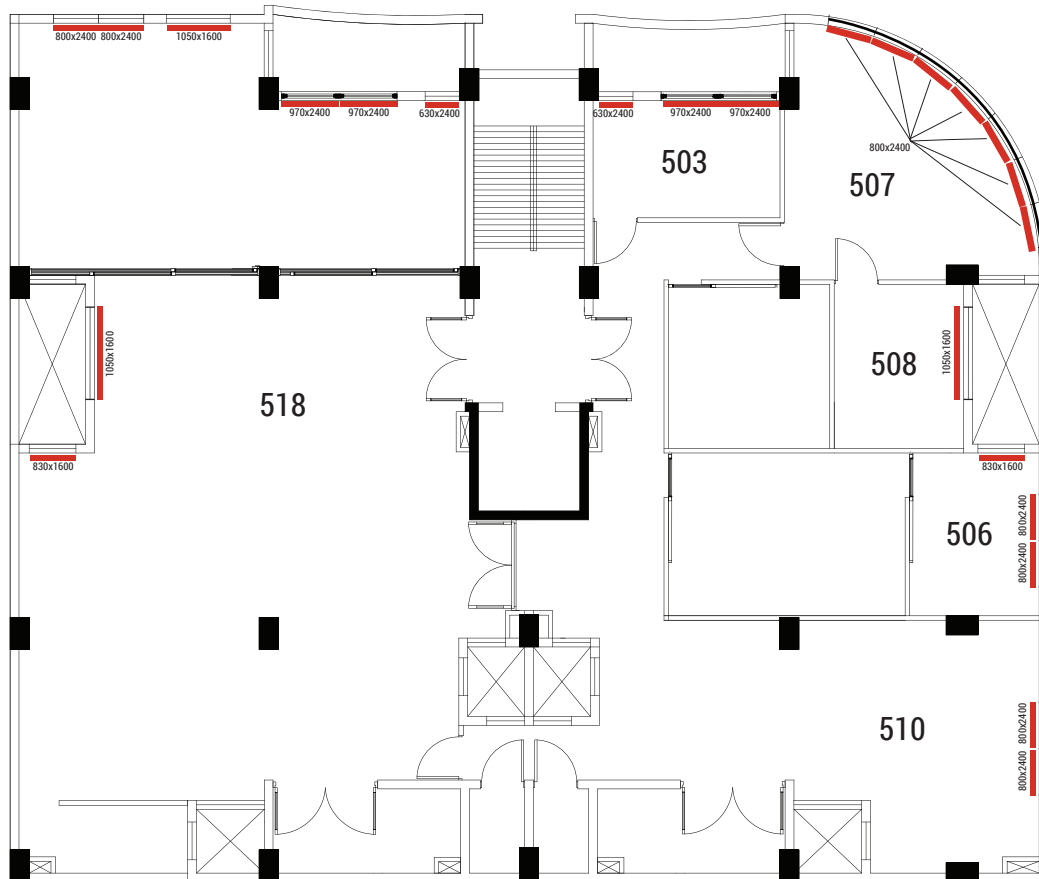

5th Floor

503

Window 800mm X 2400mm (2 Roller Blinds)
Window 630mm X 1600mm (1 Roller Blinds)

506

Window 800mm X 2400mm (2 Roller Blinds)
Window 830mm X 1600mm (1 Roller Blinds)

507

Corner Windows 800mm X 2400mm (7 Roller Blinds)

508

Window 1050mm X 1600mm (1 Roller Blinds)

510

Window 800mm X 2400mm (2 Roller Blinds)

518

Window 800mm X 2400mm (2 Roller Blinds)
Window 1050mm X 1600mm (2 Roller Blinds)
Window 830mm X 1600mm (1 Roller Blinds)
Balcony Main door 970mm X 2400mm (2 Roller Blinds)
Balcony Window 630mm X 2400mm (1 Roller Blinds)