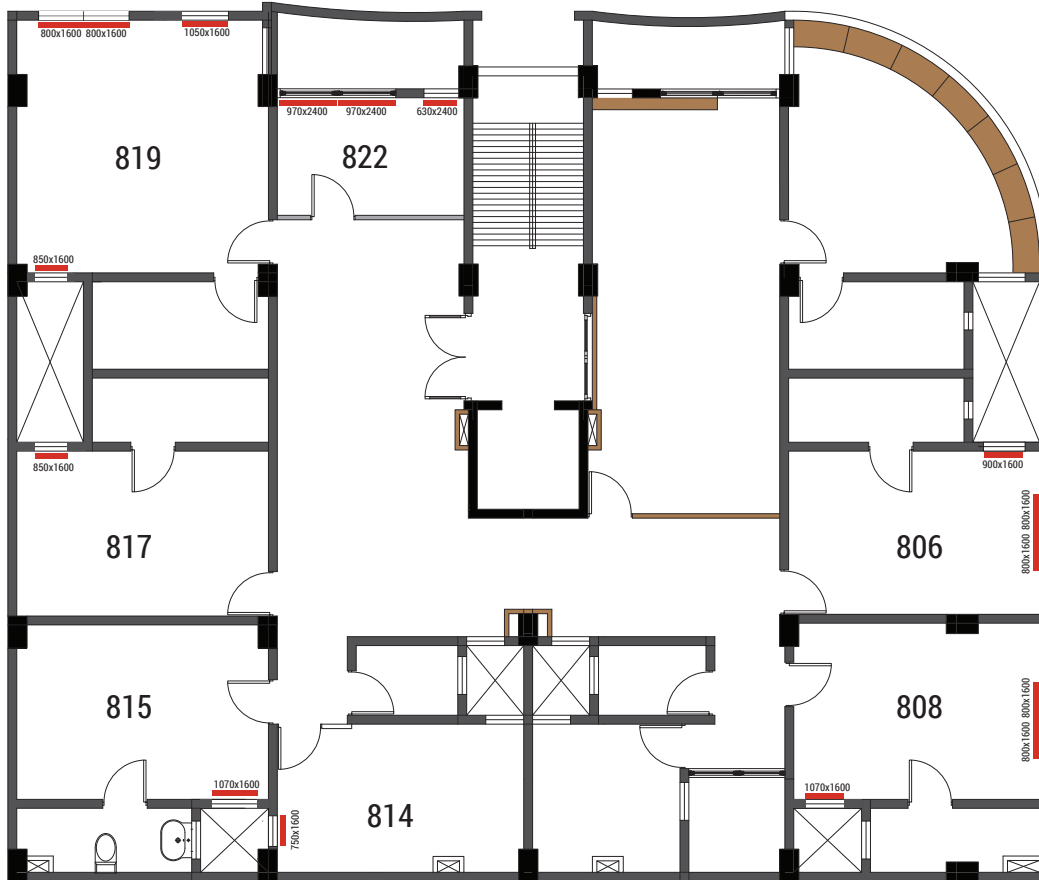

8th Floor

806

Window 800mm X 1600mm (2 Roller Blinds)
Window 900mm X 1600mm (1 Roller Blinds)

808

Window 800mm X 1600mm (2 Roller Blinds)
Window 1070mm X 1600mm (1 Roller Blinds)

814

Window 750mm X 1600mm (1 Roller Blinds)

815

Window 1070mm X 1600mm (1 Roller Blinds)

817

Window 850mm X 1600mm (1 Roller Blinds)

819

Window 800mm X 1600mm (2 Roller Blinds)
Window 1050mm X 1600mm (1 Roller Blinds)
Window 850mm X 1600mm (1 Roller Blinds)

822

Balcony Main door 970mm X 2400mm (2 Roller Blinds)
Balcony Window 630mm X 2400mm (1 Roller Blinds)