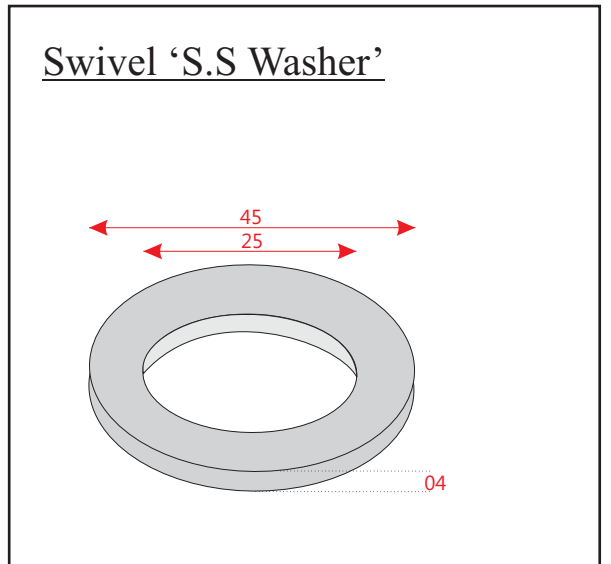

Thimble Bush(Nylon)

All measurements are in millimeter

Diagram Are not to scale

Cross section

Side view

Thimble washer(Nylon)

Cross section

Side view

Thimble Bush(Nylon)

All measurements are in millimeter
Diagram Are not to scale

Cross section

Side view

Thimble washer(Nylon)

Cross section

Side view

Diagram : 01

Diagram : 02

Diagram : 03

Diagram : 05

Diagram : 04

Swivel Pin

All measurements are in millimeter
Diagram Are not to scale

S.S Swivel

All measurements are in millimeter
Diagram Are not to scale

Details on Page 1&2.
Diagram 01 to 05

Front view