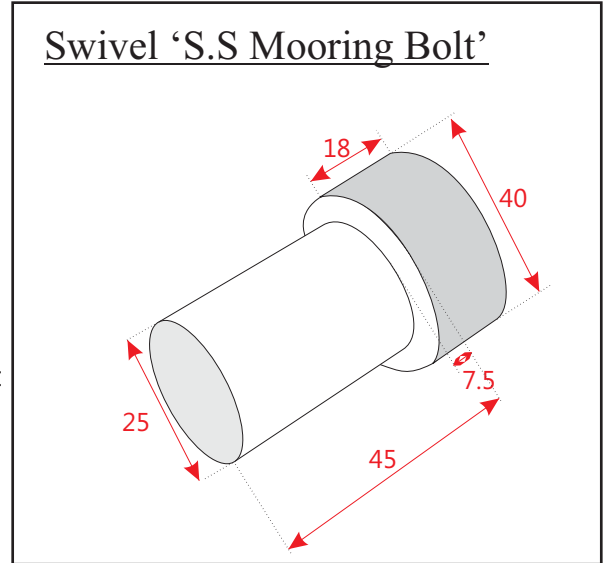

Thimble Bush(Nylon)

All measurements are in millimeter

Diagram Are not to scale

Cross section

Side view

Thimble washer(Nylon)

Cross section

Side view

Thimble Bush(Nylon)

All measurements are in millimeter
Diagram Are not to scale

Cross section

Side view

Thimble washer(Nylon)

Cross section

Side view

Diagram : 01

Diagram : 02

Diagram : 03

Diagram : 05

Diagram : 04

Swivel Pin

All measurements are in millimeter
Diagram Are not to scale

S.S Swivel

All measurements are in millimeter
Diagram Are not to scale