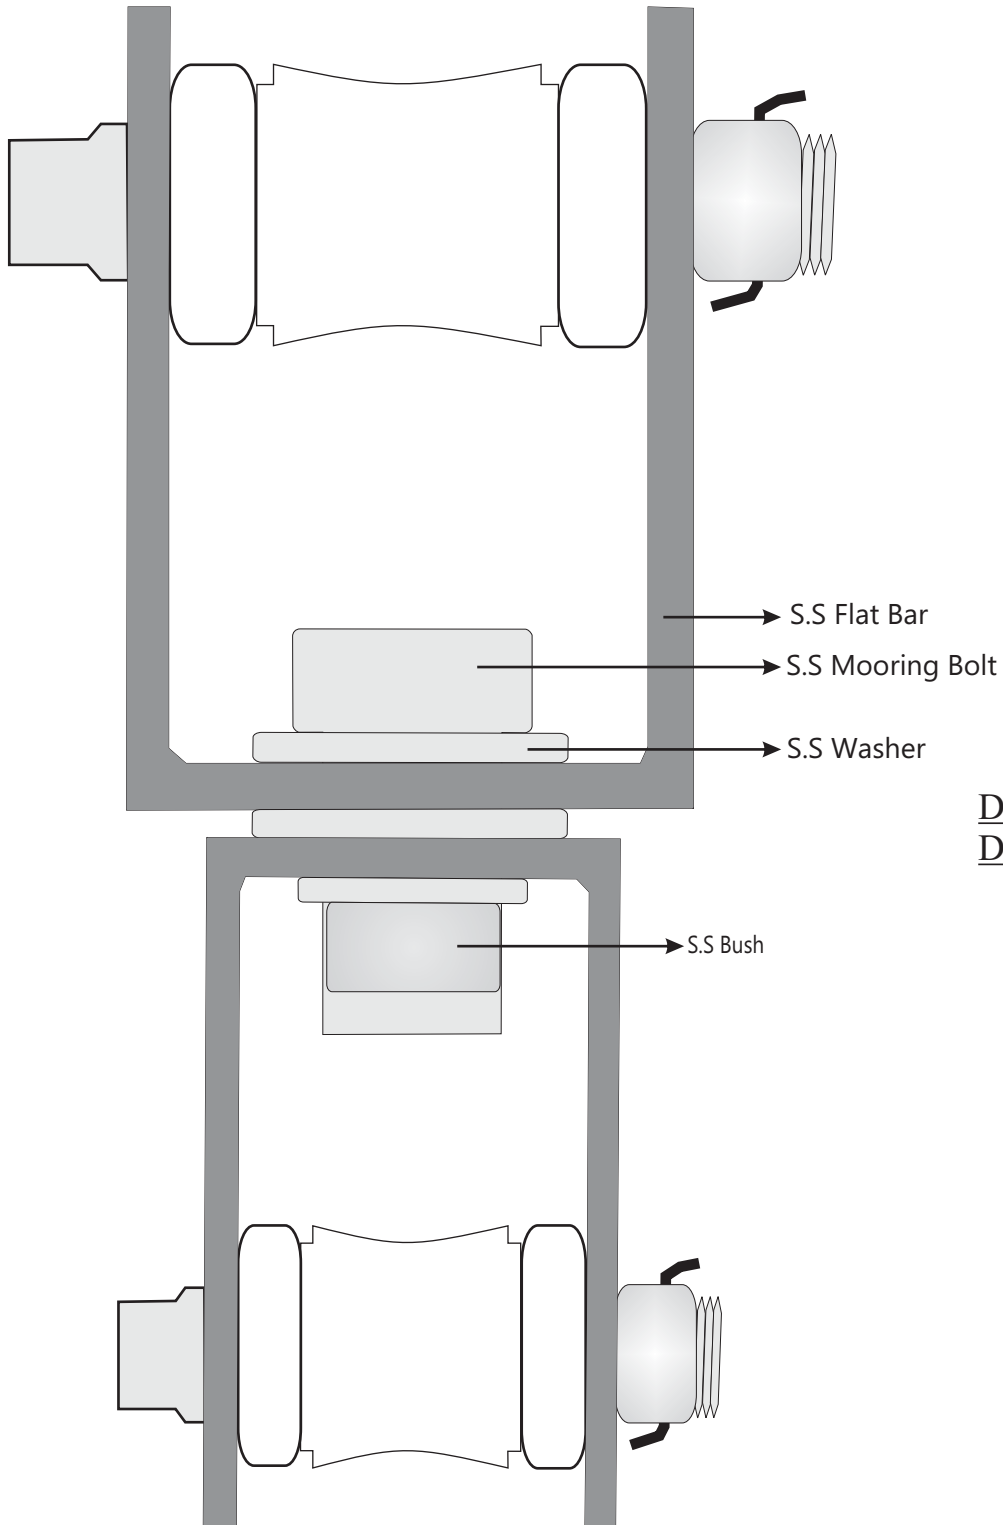

Thimble Bush(Nylon)

All measurements are in millimeter

Diagram Are not to scale

Cross section

Side view

Thimble washer(Nylon)

Cross section

Side view

Thimble Bush(Nylon)

All measurements are in millimeter
Diagram Are not to scale

Cross section

Side view

Thimble washer(Nylon)

Cross section

Side view

Diagram : 01

Diagram : 02

Diagram : 03

Diagram : 05

Diagram : 04

Swivel Pin

All measurements are in millimeter
Diagram Are not to scale

S.S Swivel

All measurements are in millimeter
Diagram Are not to scale

Details on Page 1&2.
Diagram 01 to 05

Front view