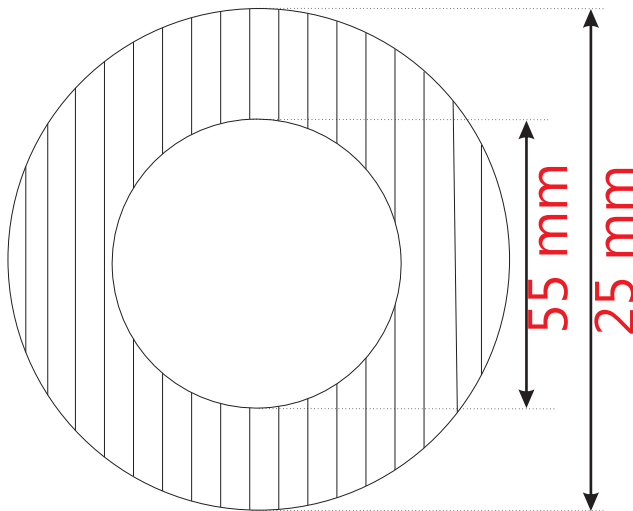

Thimble Bush(Nylon)

All measurements are in millimeter

Diagram Are not to scale

Cross section

Side view

Thimble washer(Nylon)

Cross section

Side view

Thimble Bush(Nylon)

All measurements are in millimeter
Diagram Are not to scale

Cross section

Side view

Thimble washer(Nylon)

Cross section

Side view

Diagram : 01

Diagram : 02

Diagram : 03

Diagram : 05

Diagram : 04

Swivel Pin

All measurements are in millimeter
Diagram Are not to scale

S.S Swivel

All measurements are in millimeter
Diagram Are not to scale