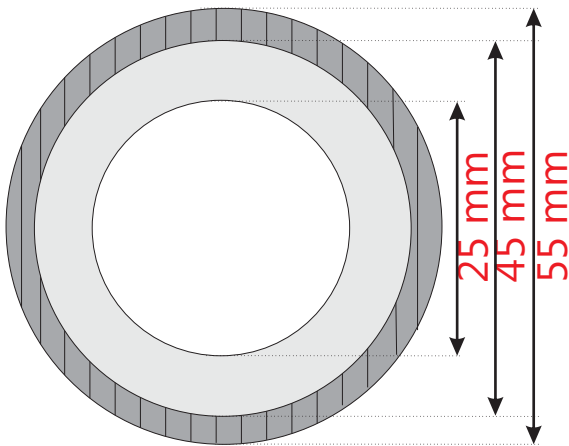

Thimble Bush(Nylon)

All measurements are in millimeter

Diagram Are not to scale

Cross section

Side view

Thimble washer(Nylon)

Cross section

Side view

Thimble Bush(Nylon)

All measurements are in millimeter
Diagram Are not to scale

Cross section

Side view

Thimble washer(Nylon)

Cross section

Side view

Diagram : 01

Diagram : 02

Diagram : 03

Diagram : 05

Diagram : 04

Swivel Pin

All measurements are in millimeter
Diagram Are not to scale

S.S Swivel

All measurements are in millimeter
Diagram Are not to scale