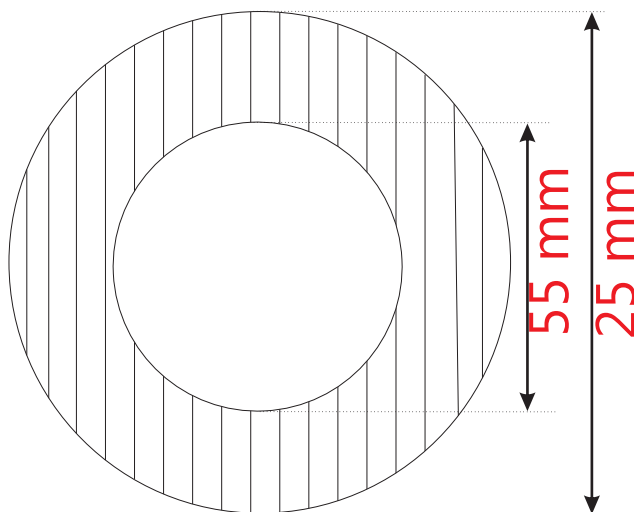

Thimble Bush(Nylon)

All measurements are in millimeter

Diagram Are not to scale

Cross section

Side view

Thimble washer(Nylon)

Cross section

Side view

Thimble Bush(Nylon)

All measurements are in millimeter
Diagram Are not to scale

Cross section

Side view

Thimble washer(Nylon)

Cross section

Side view

Diagram : 01

Diagram : 02

Diagram : 03

Diagram : 05

Diagram : 04

Swivel Pin

All measurements are in millimeter
Diagram Are not to scale

S.S Swivel

All measurements are in millimeter
Diagram Are not to scale