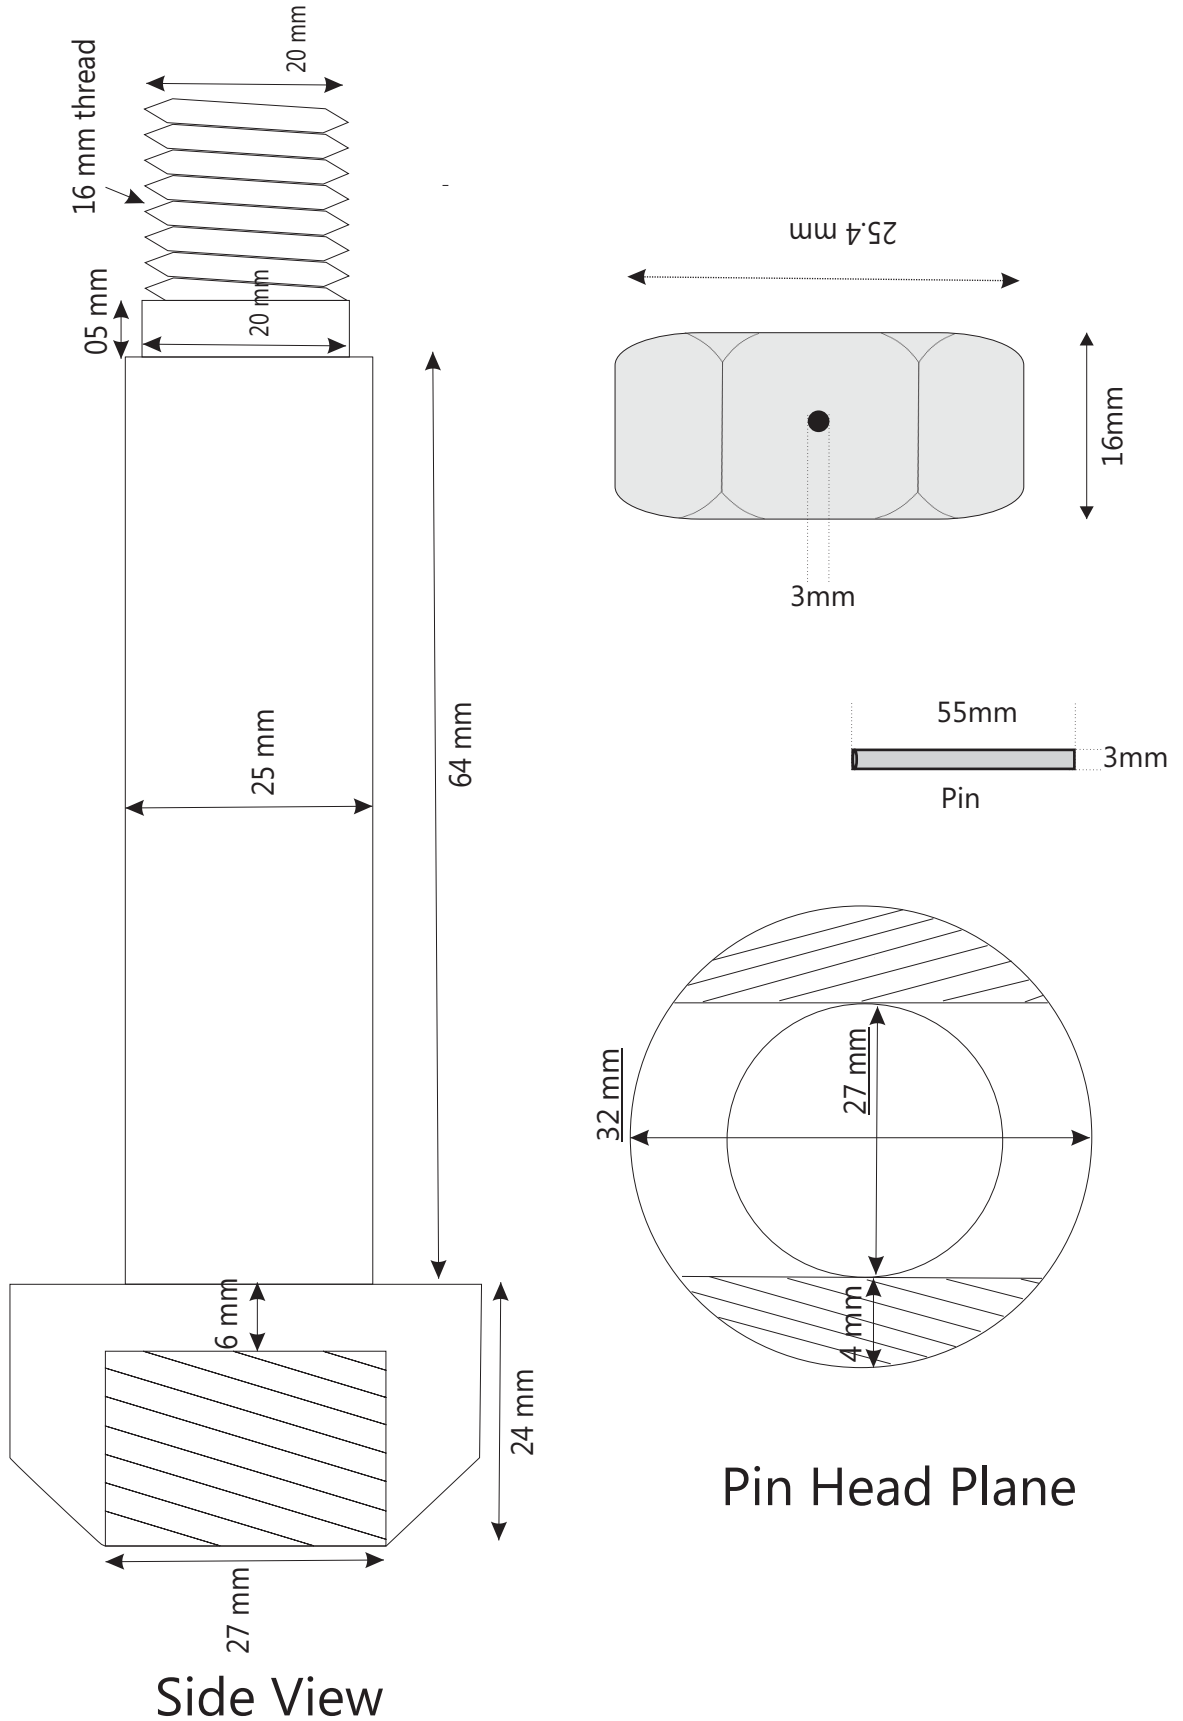

Thimble Bush(Nylon)

All measurements are in millimeter

Diagram Are not to scale

Cross section

Side view

Thimble washer(Nylon)

Cross section

Side view

Thimble Bush(Nylon)

All measurements are in millimeter
Diagram Are not to scale

Cross section

Side view

Thimble washer(Nylon)

Cross section

Side view

Diagram : 01

Diagram : 02

Diagram : 03

Diagram : 05

Diagram : 04

Swivel Pin

All measurements are in millimeter
Diagram Are not to scale

S.S Swivel

All measurements are in millimeter
Diagram Are not to scale

Details on Page 1&2.
Diagram 01 to 05

Front view