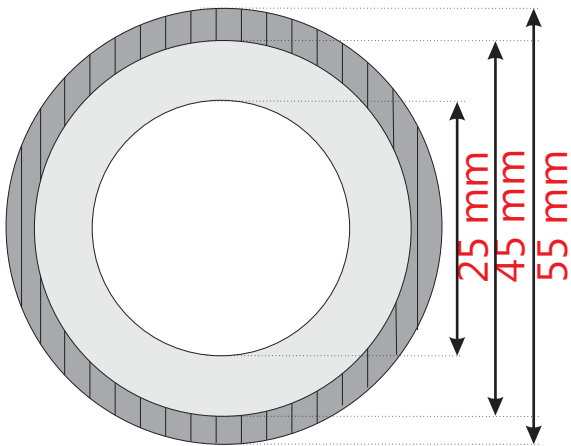

Thimble Bush(Nylon)

All measurements are in millimeter

Diagram Are not to scale

Cross section

Side view

Thimble washer(Nylon)

Cross section

Side view

Thimble Bush(Nylon)

All measurements are in millimeter
Diagram Are not to scale

Cross section

Side view

Thimble washer(Nylon)

Cross section

Side view

Diagram : 01

Diagram : 02

Diagram : 03

Diagram : 05

Diagram : 04

Swivel Pin

All measurements are in millimeter
Diagram Are not to scale

S.S Swivel

All measurements are in millimeter
Diagram Are not to scale