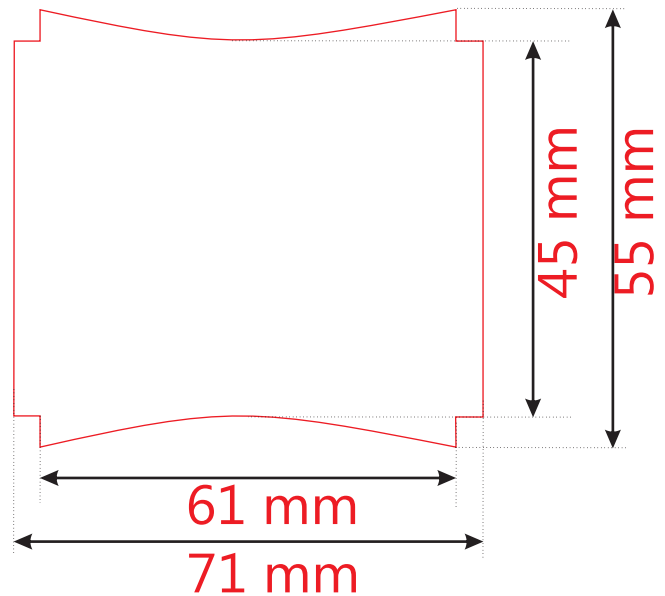

Thimble Bush(Nylon)

All measurements are in millimeter

Diagram Are not to scale

Cross section

Side view

Thimble washer(Nylon)

Cross section

Side view

Thimble Bush(Nylon)

All measurements are in millimeter
Diagram Are not to scale

Cross section

Side view

Thimble washer(Nylon)

Cross section

Side view

Diagram : 01

Diagram : 02

Diagram : 03

Diagram : 05

Diagram : 04

Swivel Pin

All measurements are in millimeter
Diagram Are not to scale

S.S Swivel

All measurements are in millimeter
Diagram Are not to scale