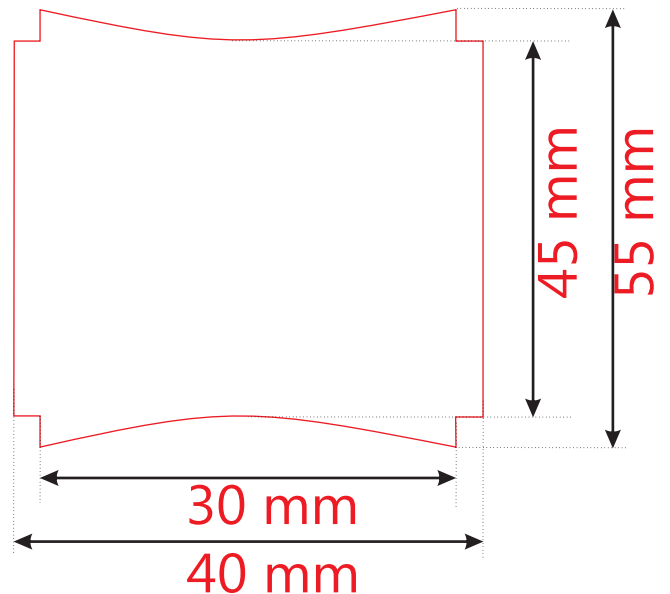

Thimble Bush(Nylon)

All measurements are in millimeter

Diagram Are not to scale

Cross section

Side view

Thimble washer(Nylon)

Cross section

Side view

Thimble Bush(Nylon)

All measurements are in millimeter
Diagram Are not to scale

Cross section

Side view

Thimble washer(Nylon)

Cross section

Side view

Diagram : 01

Diagram : 02

Diagram : 03

Diagram : 05

Diagram : 04

Swivel Pin

All measurements are in millimeter
Diagram Are not to scale

S.S Swivel

All measurements are in millimeter
Diagram Are not to scale