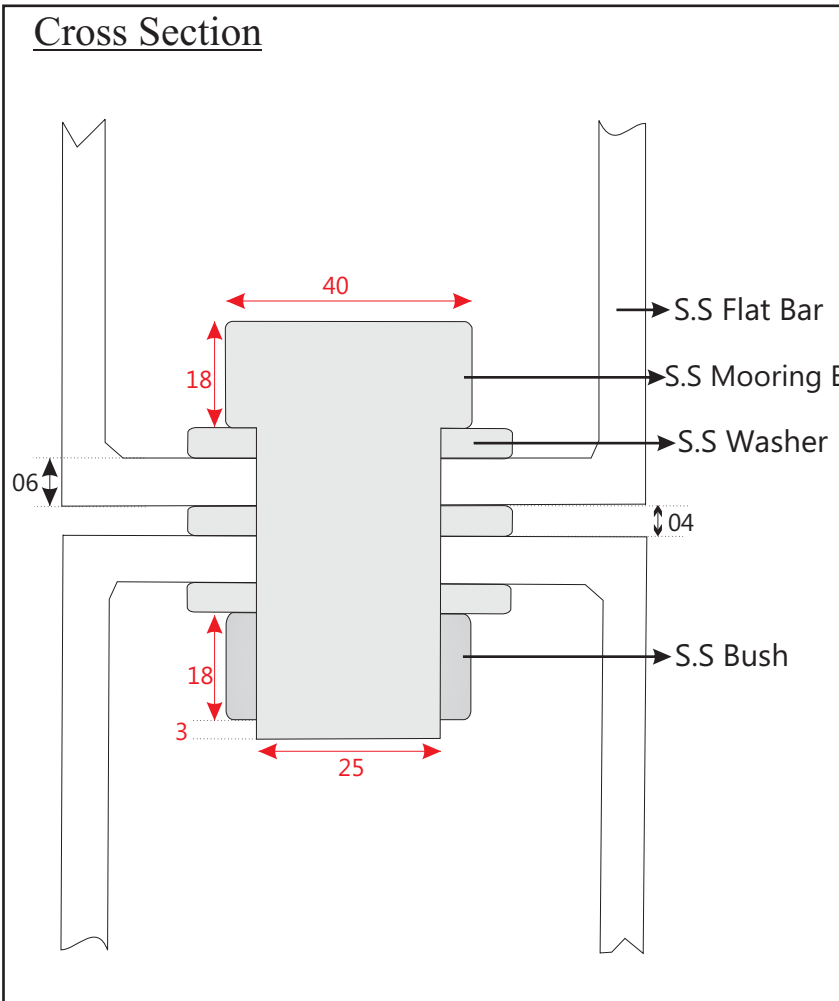

Thimble Bush(Nylon)

All measurements are in millimeter

Diagram Are not to scale

Cross section

Side view

Thimble washer(Nylon)

Cross section

Side view

Thimble Bush(Nylon)

All measurements are in millimeter
Diagram Are not to scale

Cross section

Side view

Thimble washer(Nylon)

Cross section

Side view

Diagram : 01

Diagram : 02

Diagram : 03

Diagram : 05

Diagram : 04

Swivel Pin

All measurements are in millimeter
Diagram Are not to scale

S.S Swivel

All measurements are in millimeter
Diagram Are not to scale

Details on Page 1&2.
Diagram 01 to 05

Front view