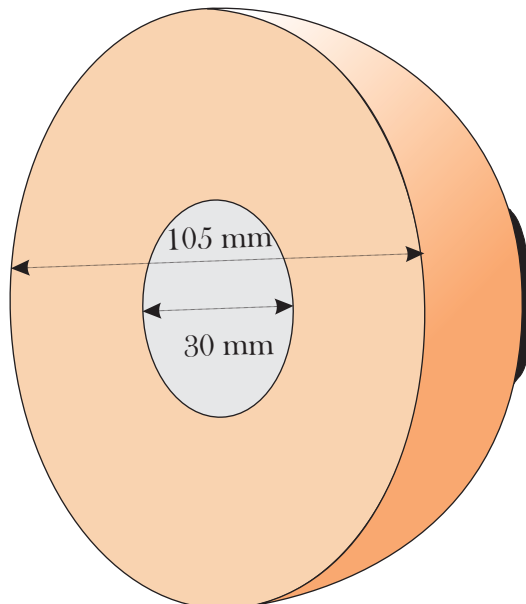

**PVC Trawl floats**

**Engraved letter**

**Font : Arial black**

**Letter size :30mmx99.08mm**

**Depth: 5mm**

**Color:- Brown**

**Size:- 150x105x30mm**

**Cross Section**