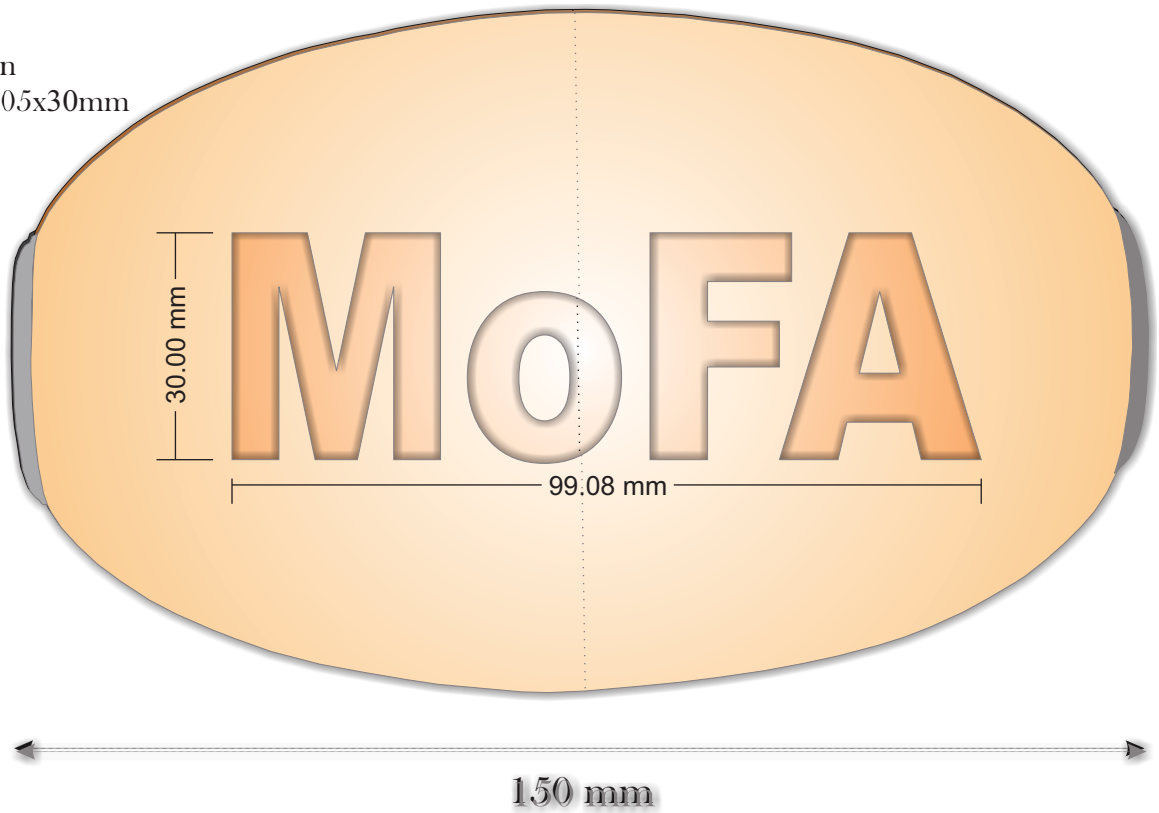

**PVC Trawl floats**

**Engraved letter**

**Font : Arial black**

**Letter size :30mmx99.08mm**

**Depth: 5mm**

**Color:- Brown**

**Size:- 150x105x30mm**

**Cross Section**