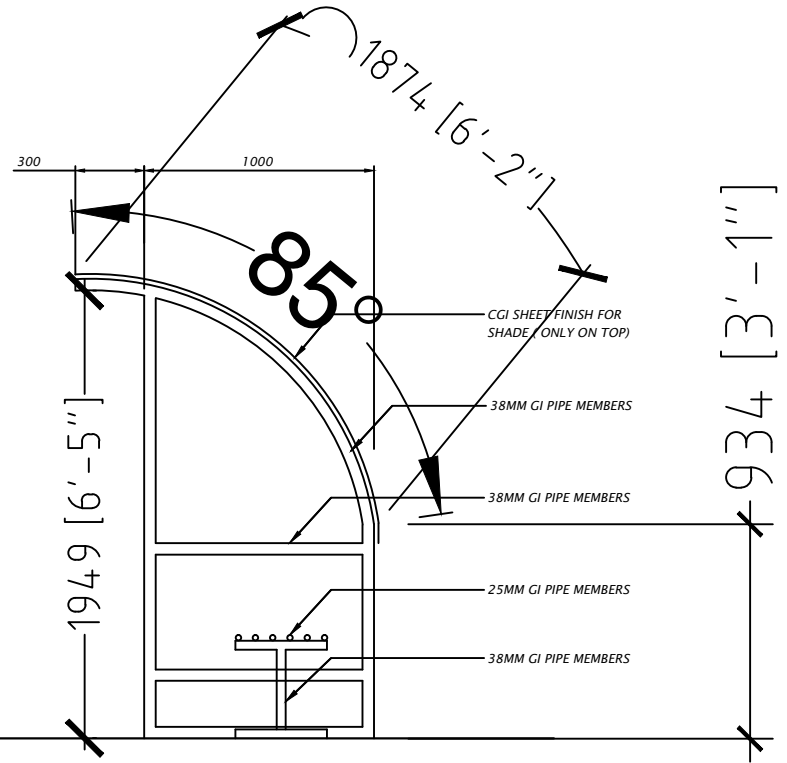

FRONT VIEW

SIDE VIEW

TOP VIEW

DETAIL-GI BENCH
Scale - 1:30