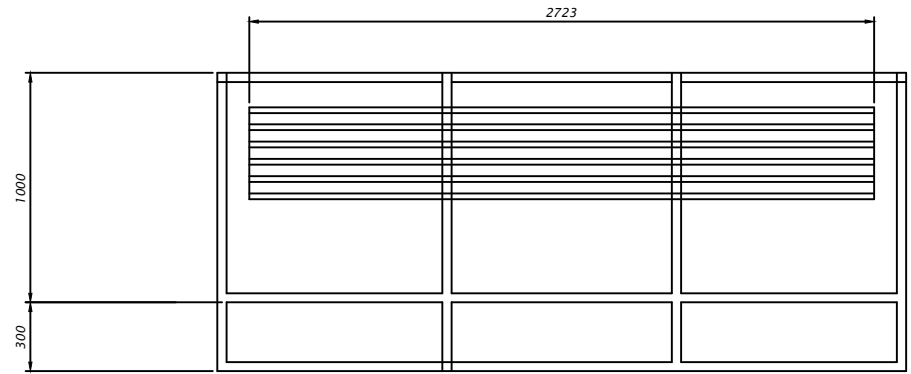

FRONT VIEW

SIDE VIEW

TOP VIEW

DETAIL-GI BENCH
Scale - 1:30