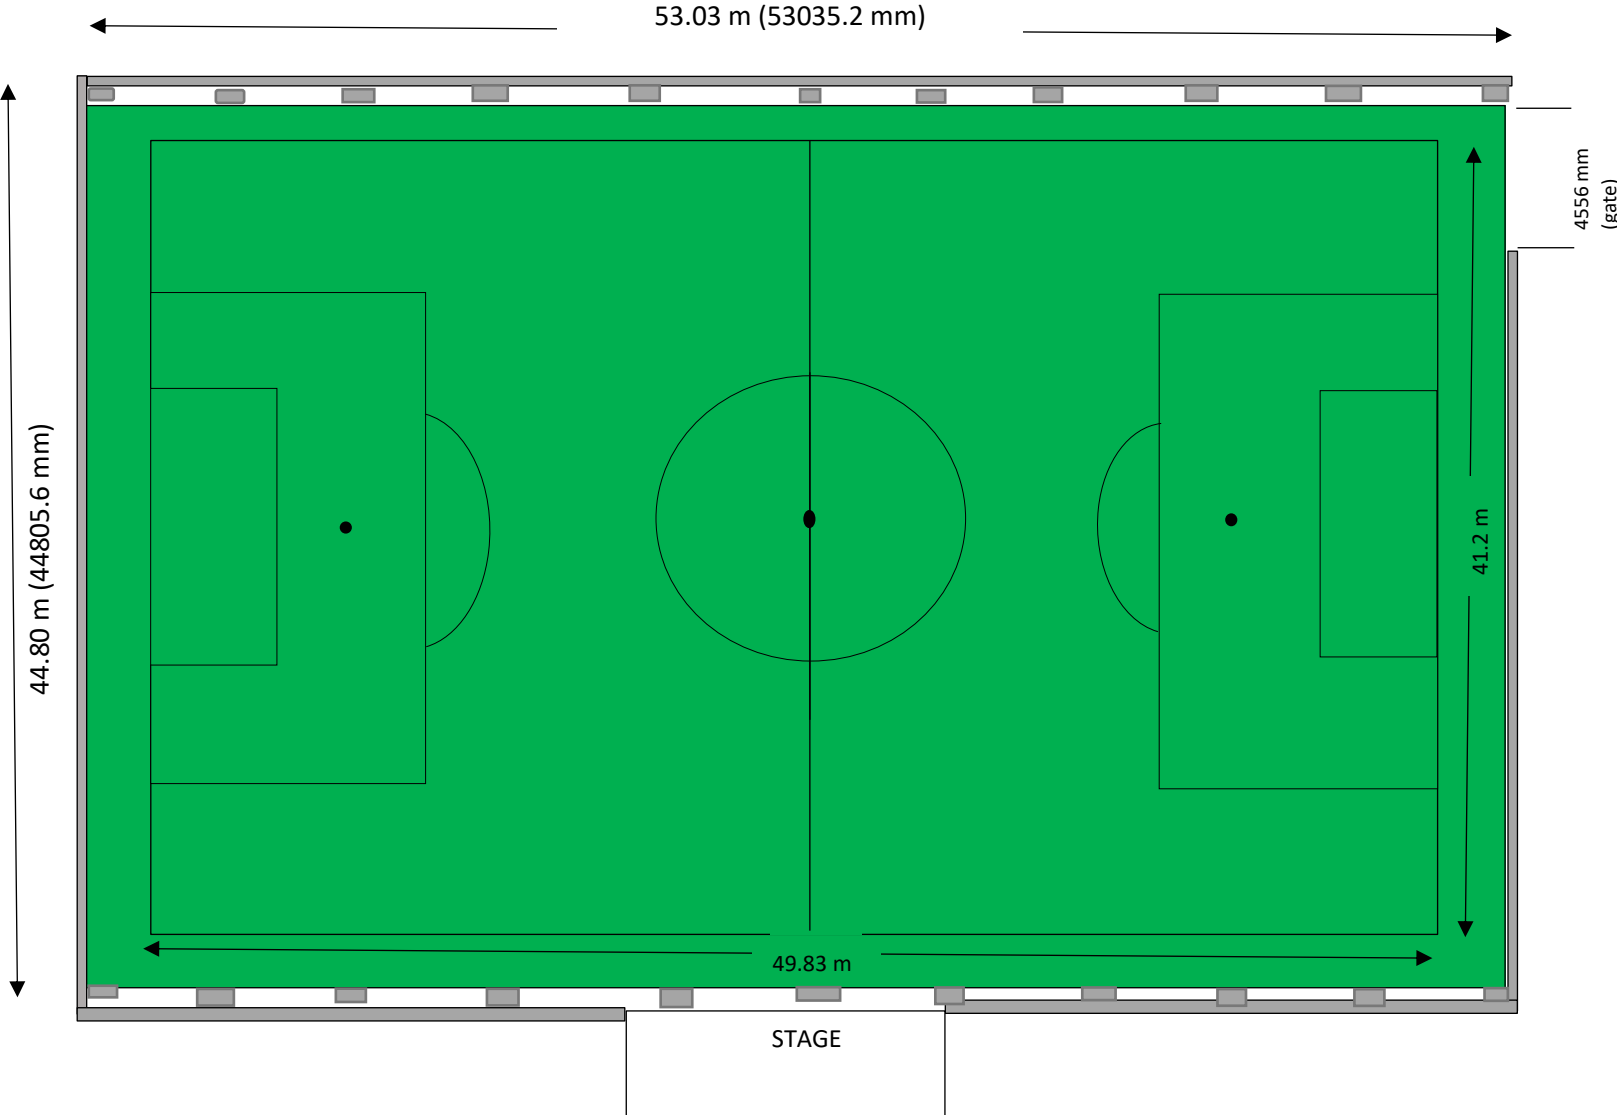

A.DH.KUNBURUDHOO FOOTBALL GROUND (TURF AREA)

53.03 m (53035.2 mm)

TURF AREA: 2375.74 SQM
PLAY AREA: 2052.97 SQM

A.DH.KUNBURUDHOO FOOTBALL GROUND (FULL DRAWING)

TURF AREA: 2375.74 SQM
PLAY AREA: 2052.97 SQM