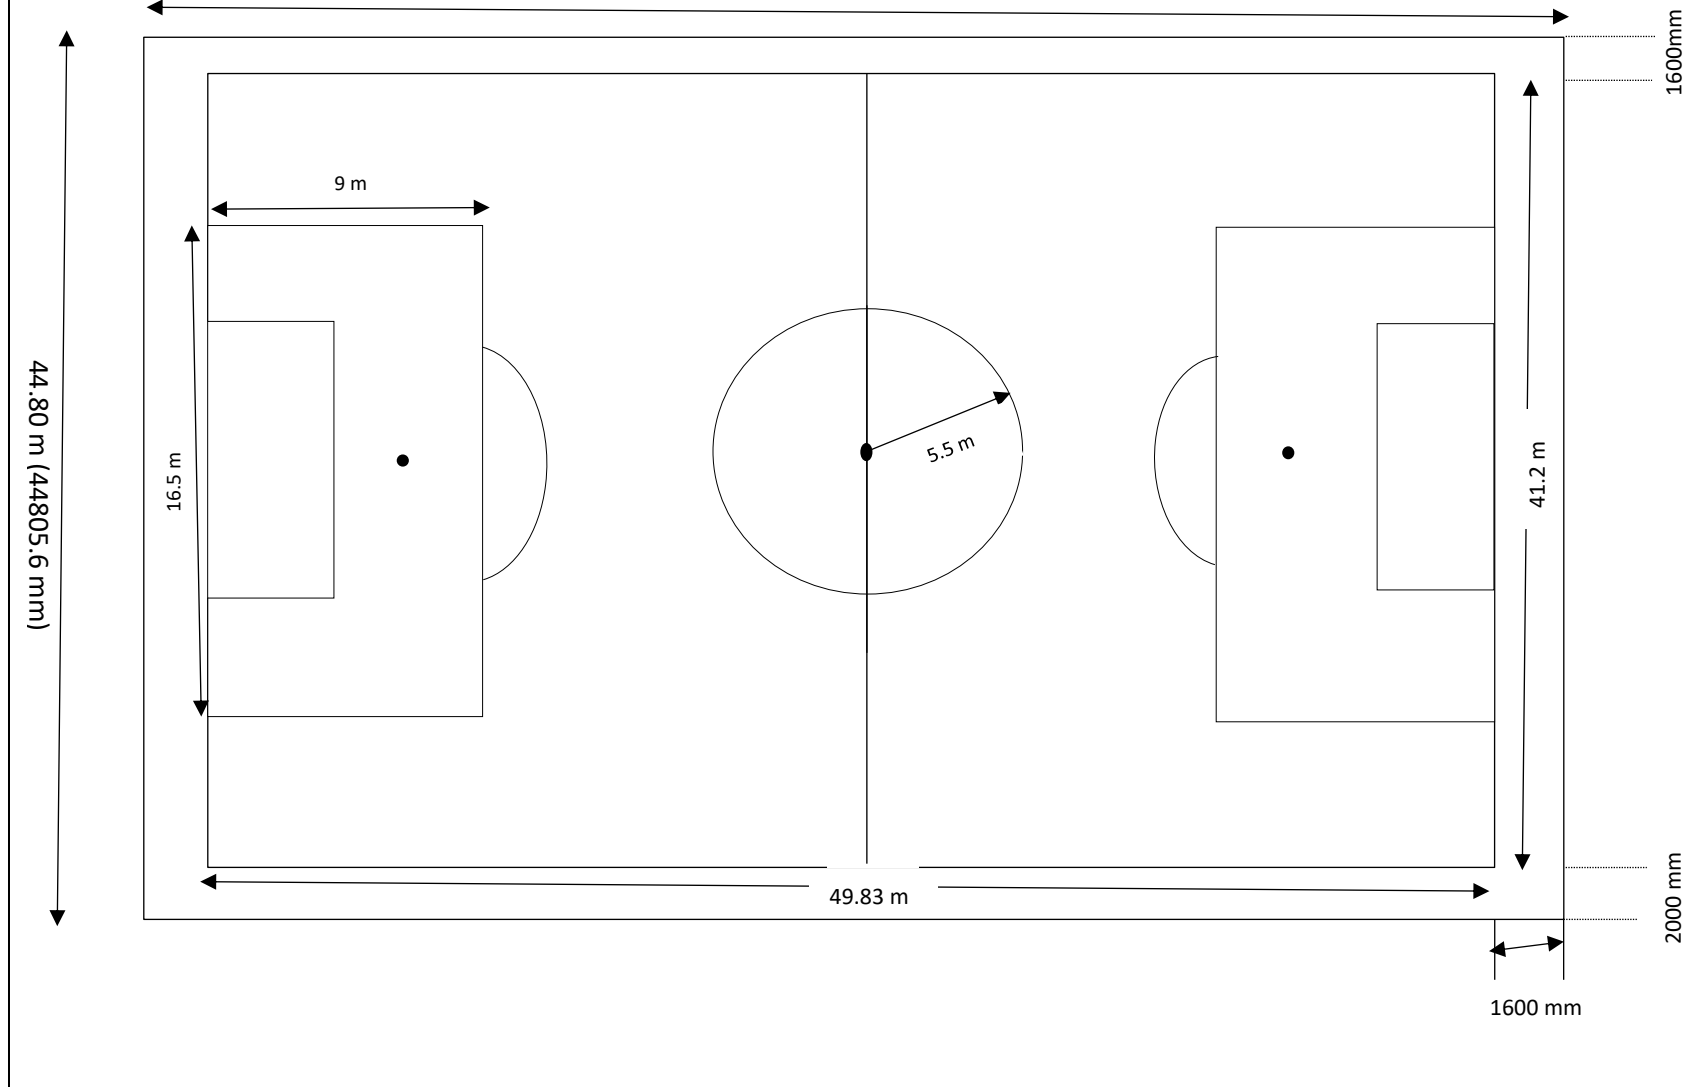

A.DH.KUNBURUDHOO FOOTBALL GROUND (TURF AREA)

53.03 m (53035.2 mm)

TURF AREA: 2375.74 SQM
PLAY AREA: 2052.97 SQM

A.DH.KUNBURUDHOO FOOTBALL GROUND (FULL DRAWING)

TURF AREA: 2375.74 SQM
PLAY AREA: 2052.97 SQM