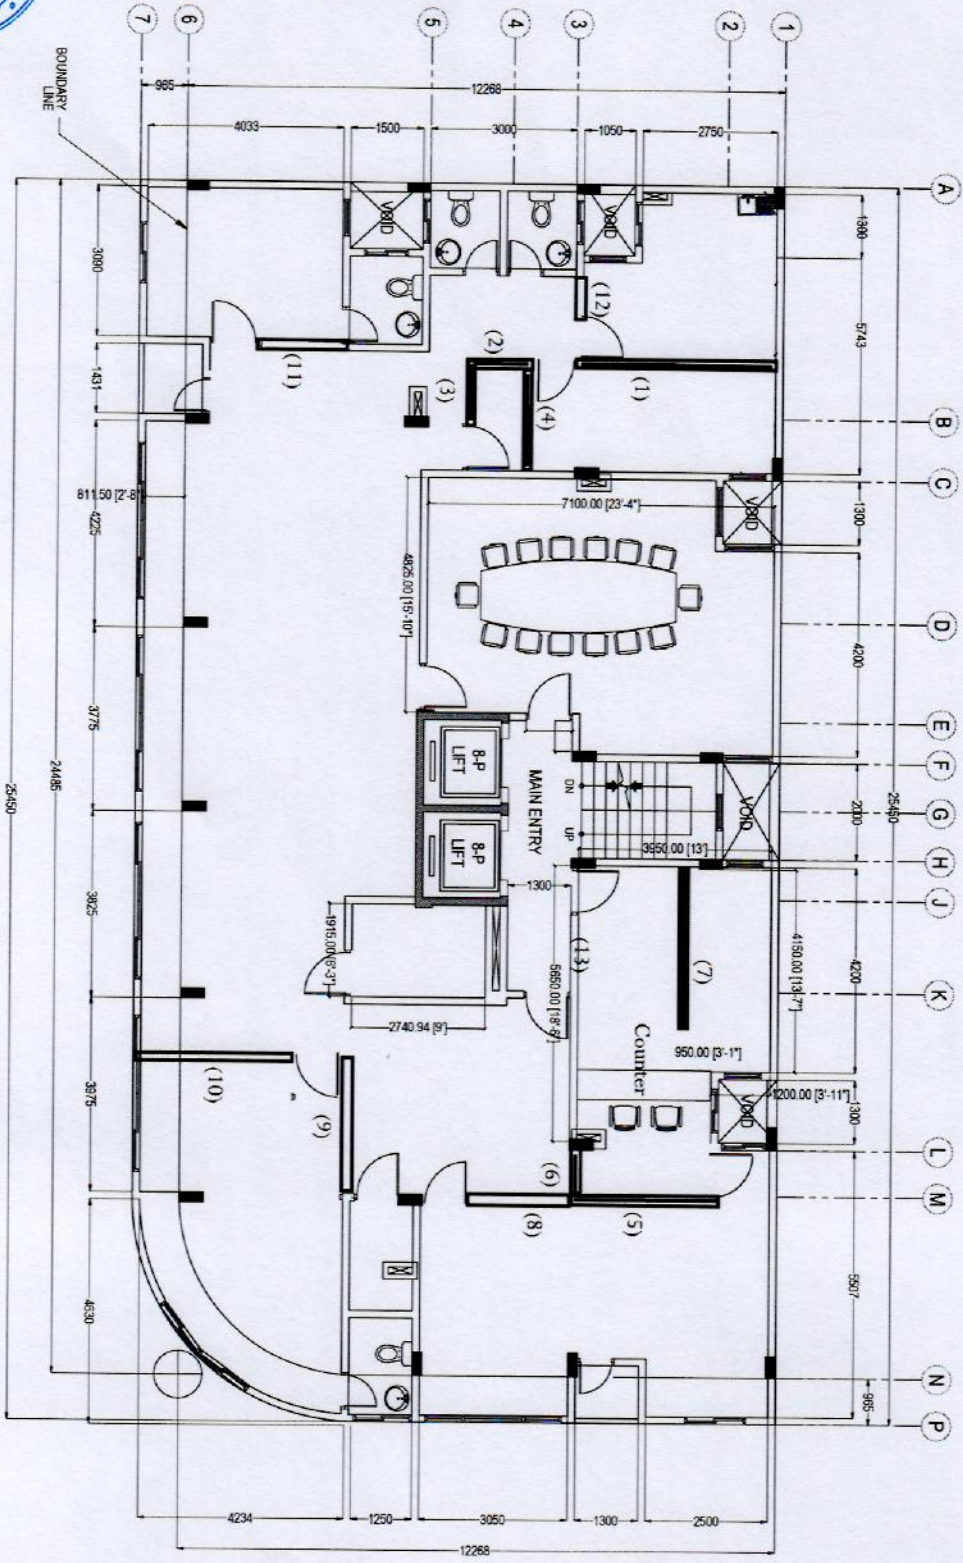

Jadhaval 4

Hatch Partition
Full Partition with glass

2ND FLOOR PLAN
SCALE 1:100