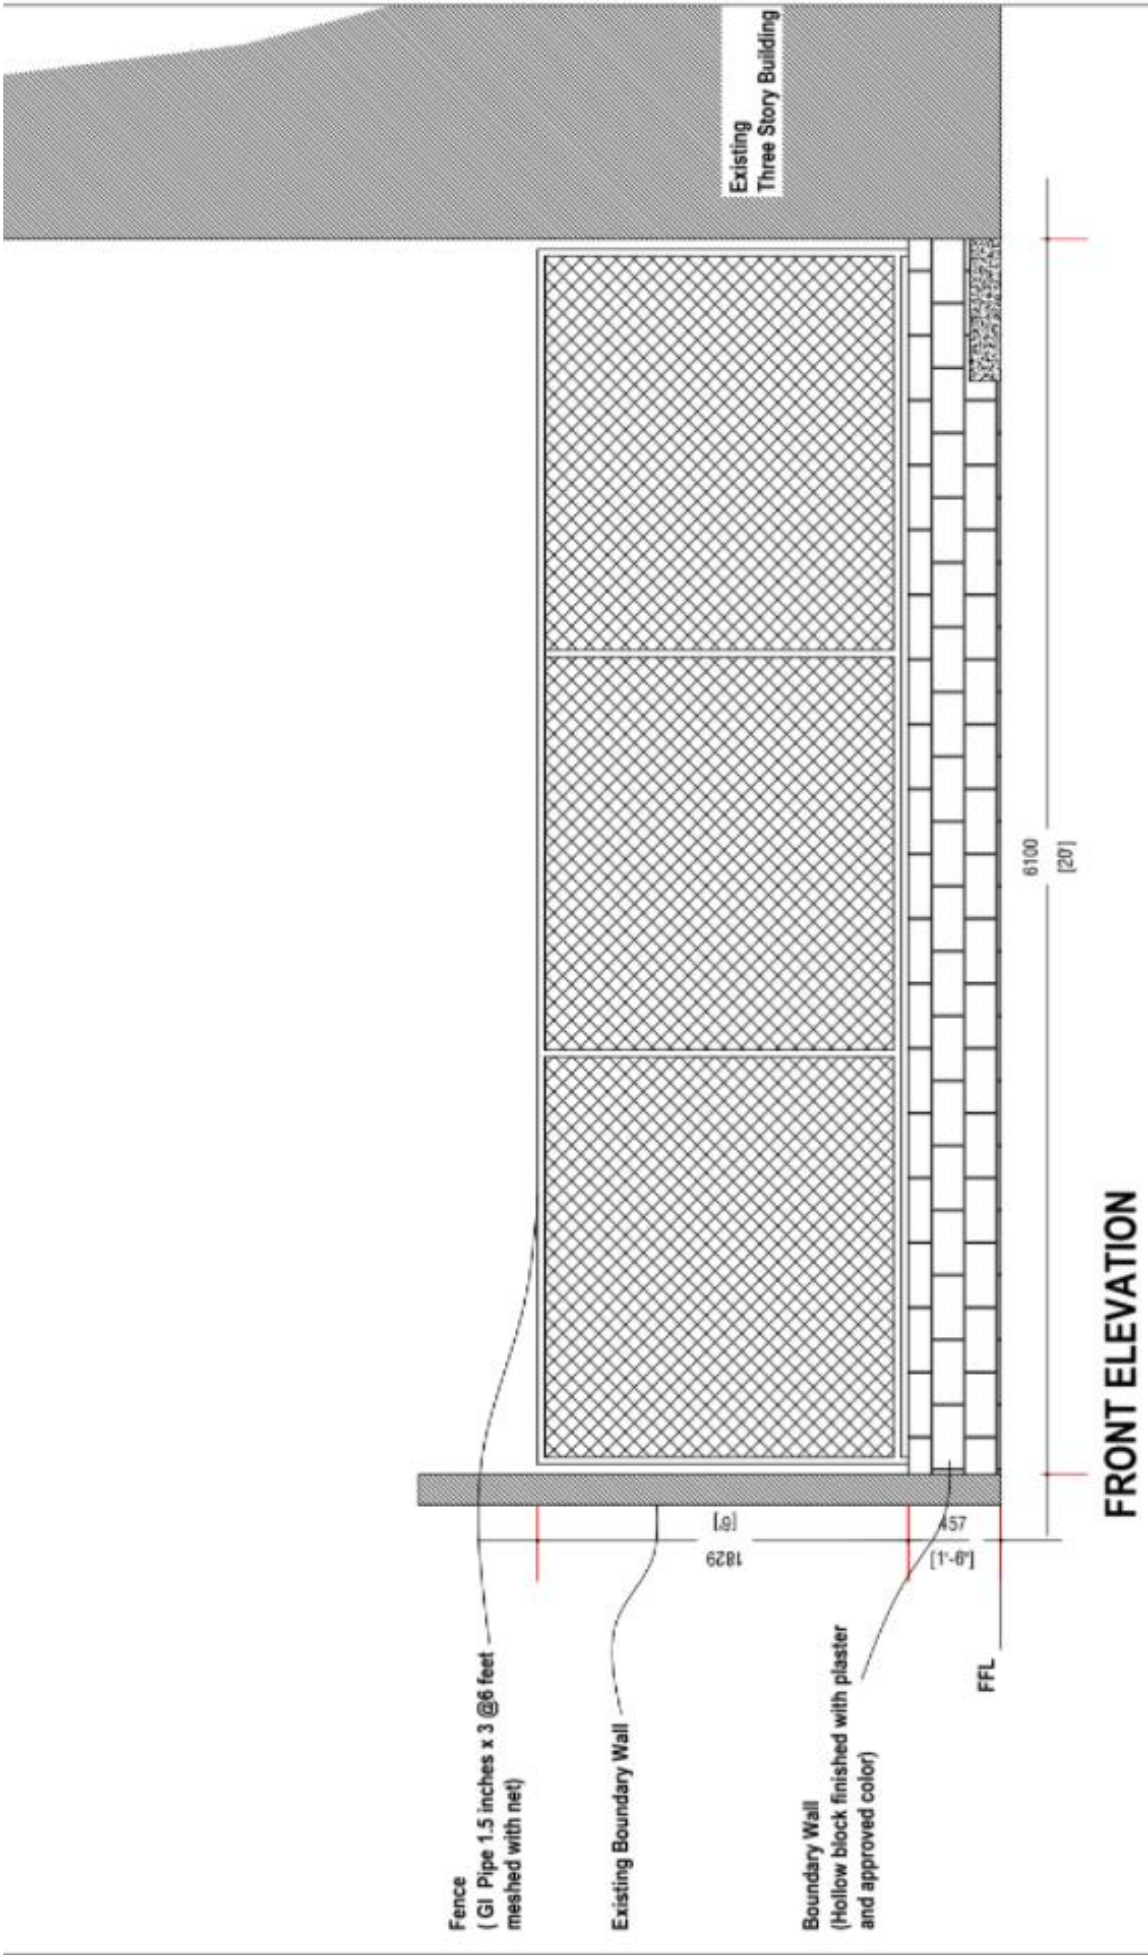

16348
[53'-8"]

5399
[17'-9"]

6100
[20']

CLASSROOM 4

CLASSROOM 3

CLASSROOM 2

CLASSROOM 1

16348
[53'-8"]

16348
[53'-8"]

606
[1'-2"]

298
[1'-2"]

298
[1'-2"]

567
[1'-10"]

566
[1'-10"]

1015
[3'-4"]

1106
[3'-8"]

1066
[3'-7"]

904
[1'-4"]

5399
[17'-9"]

6100
[20"]

aluminium side door (3 Class room)