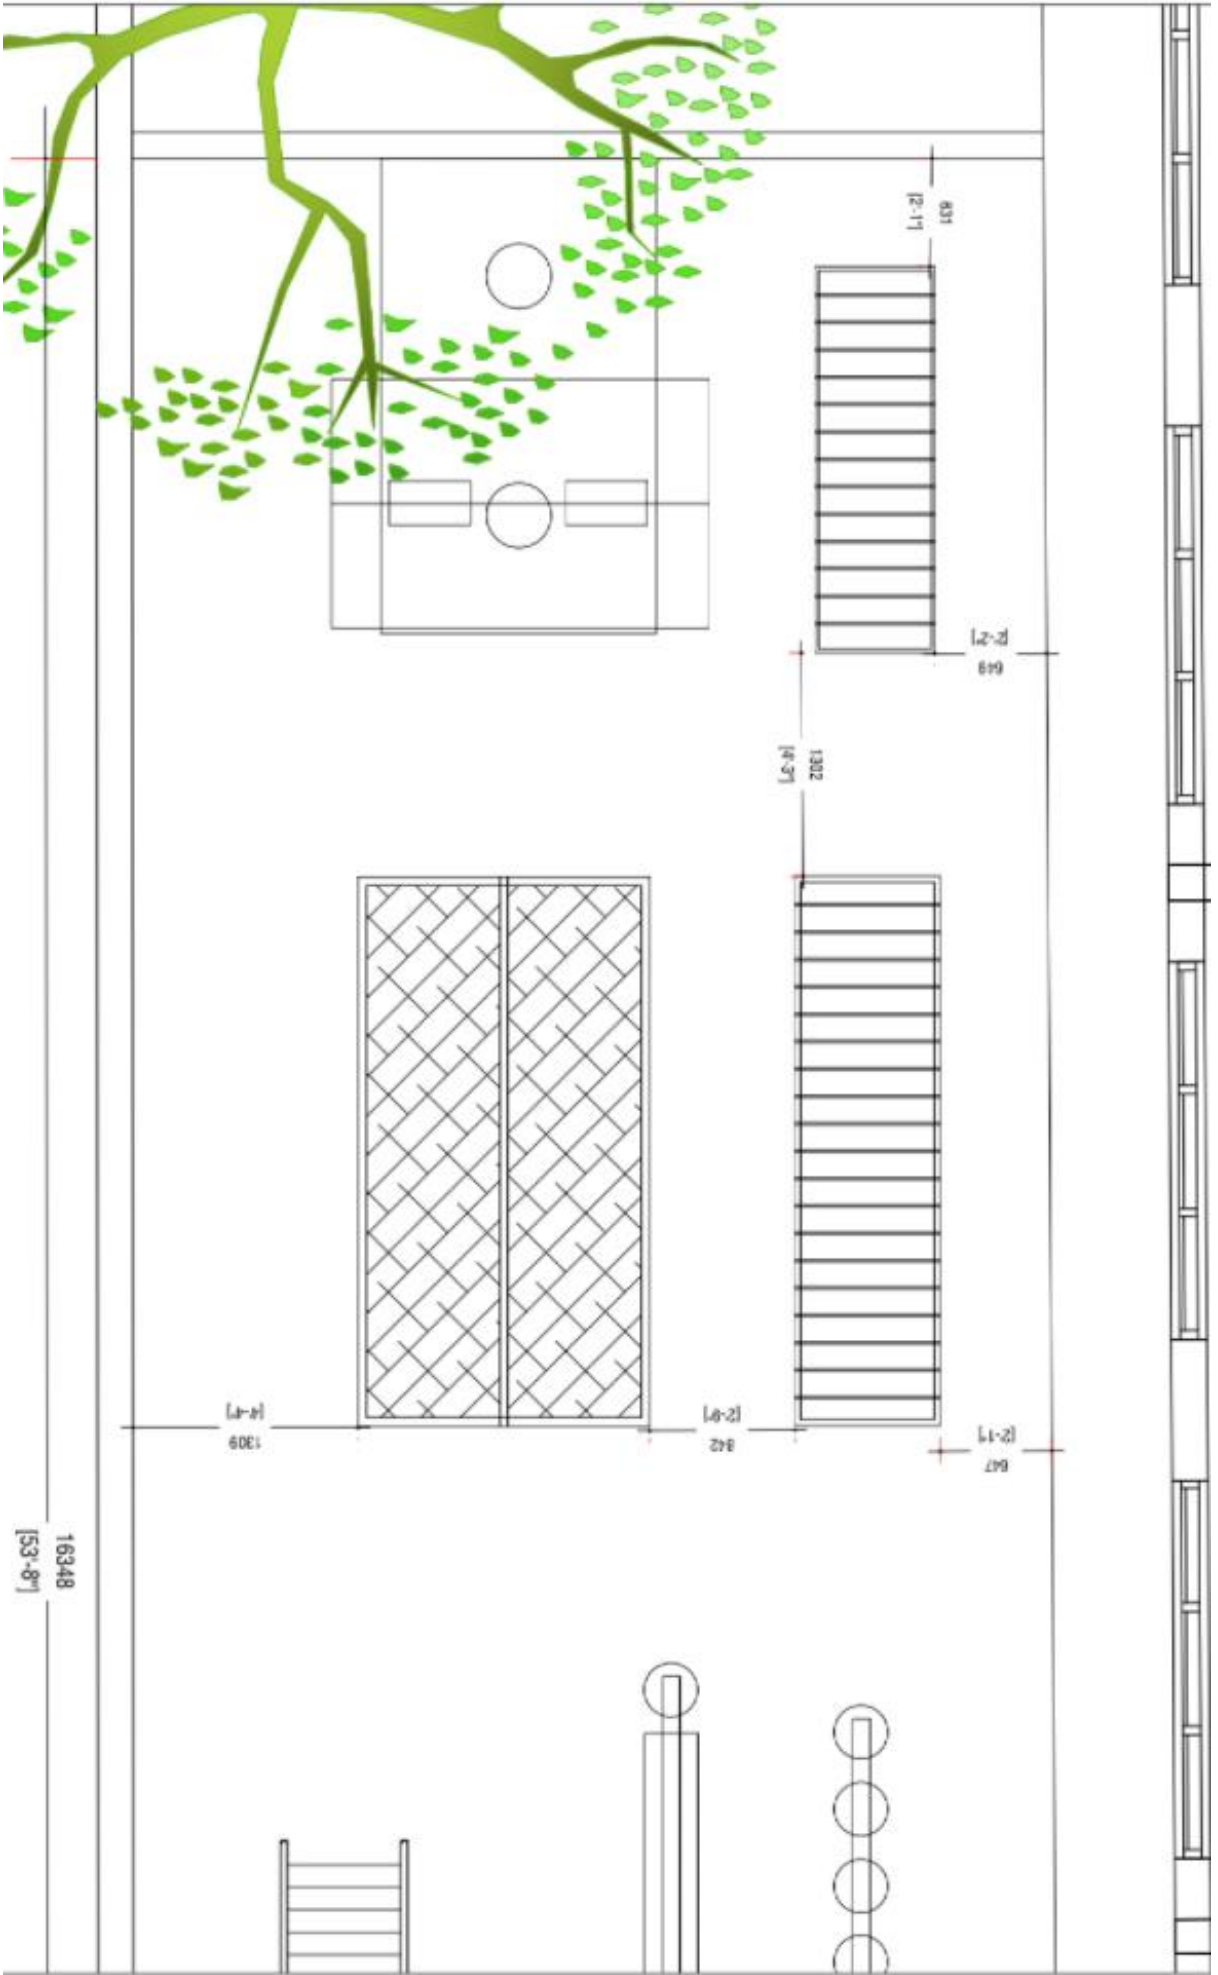

16348
[53'-8"]

5399
[17'-9"]

6100
[20']

CLASSROOM 4

CLASSROOM 3

CLASSROOM 2

CLASSROOM 1

16348
[53'-8"]

16348
[53'-8"]

606
[1'-2"]

298
[1'-2"]

298
[1'-2"]

567
[1'-10"]

566
[1'-10"]

1015
[3'-4"]

1106
[3'-8"]

1066
[3'-7"]

904
[1'-4"]

5399
[17'-9"]

6100
[20"]

aluminium side door (3 Class room)