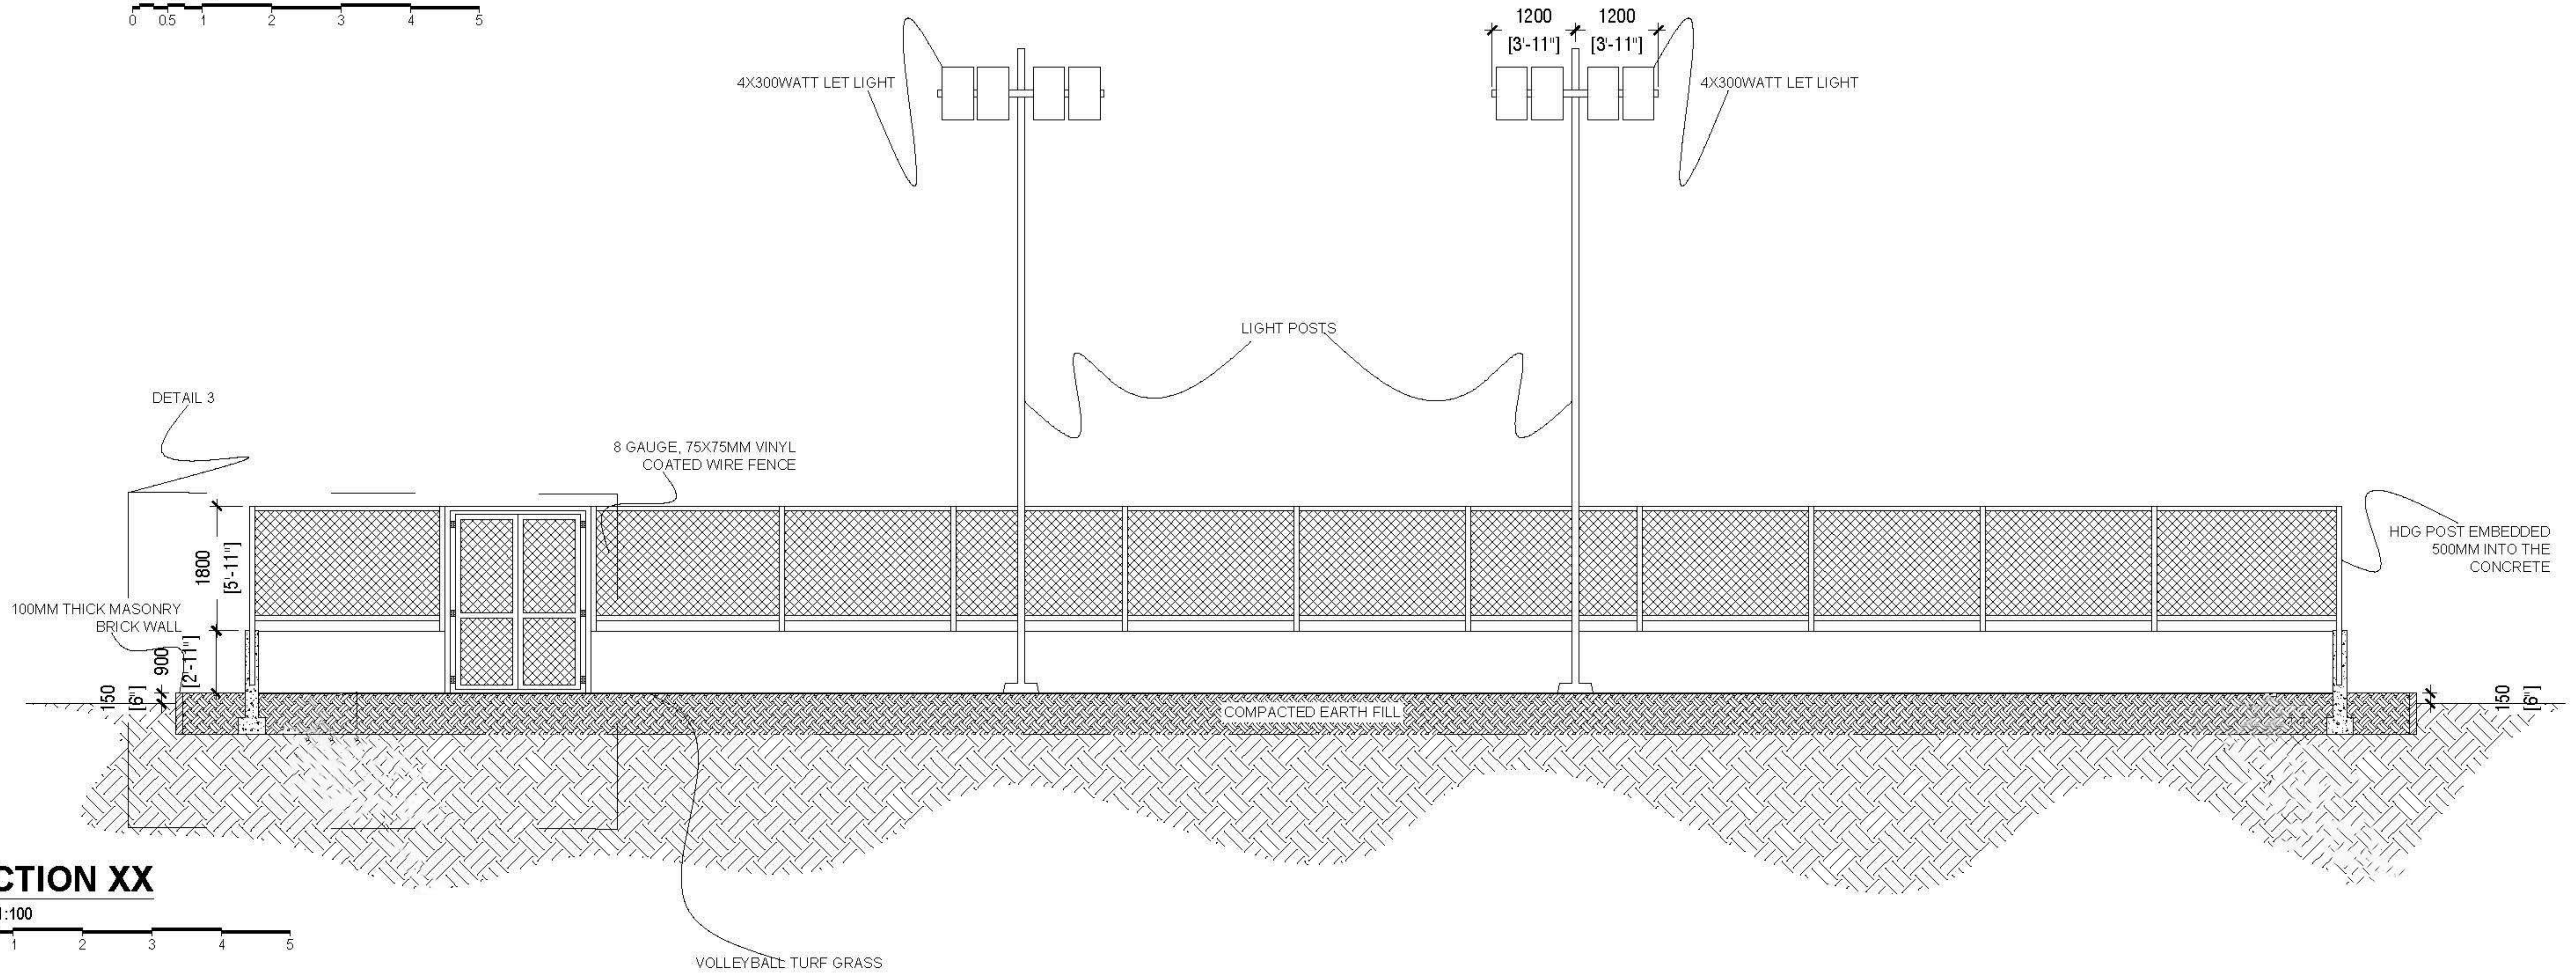

SECTION YY

SCALE 1:100

SECTION XX

SCALE 1:100

PROJECT: VOLLEYBALL COURT	ARCHITECTURAL DESIGN	DWG NO:
CLIENT: RANEY	DRAFTED BY: - ABDULLA ANEEL	A - 02/06
DATE: MAY 2021		
DO NOT SCALE THE DRAWING		