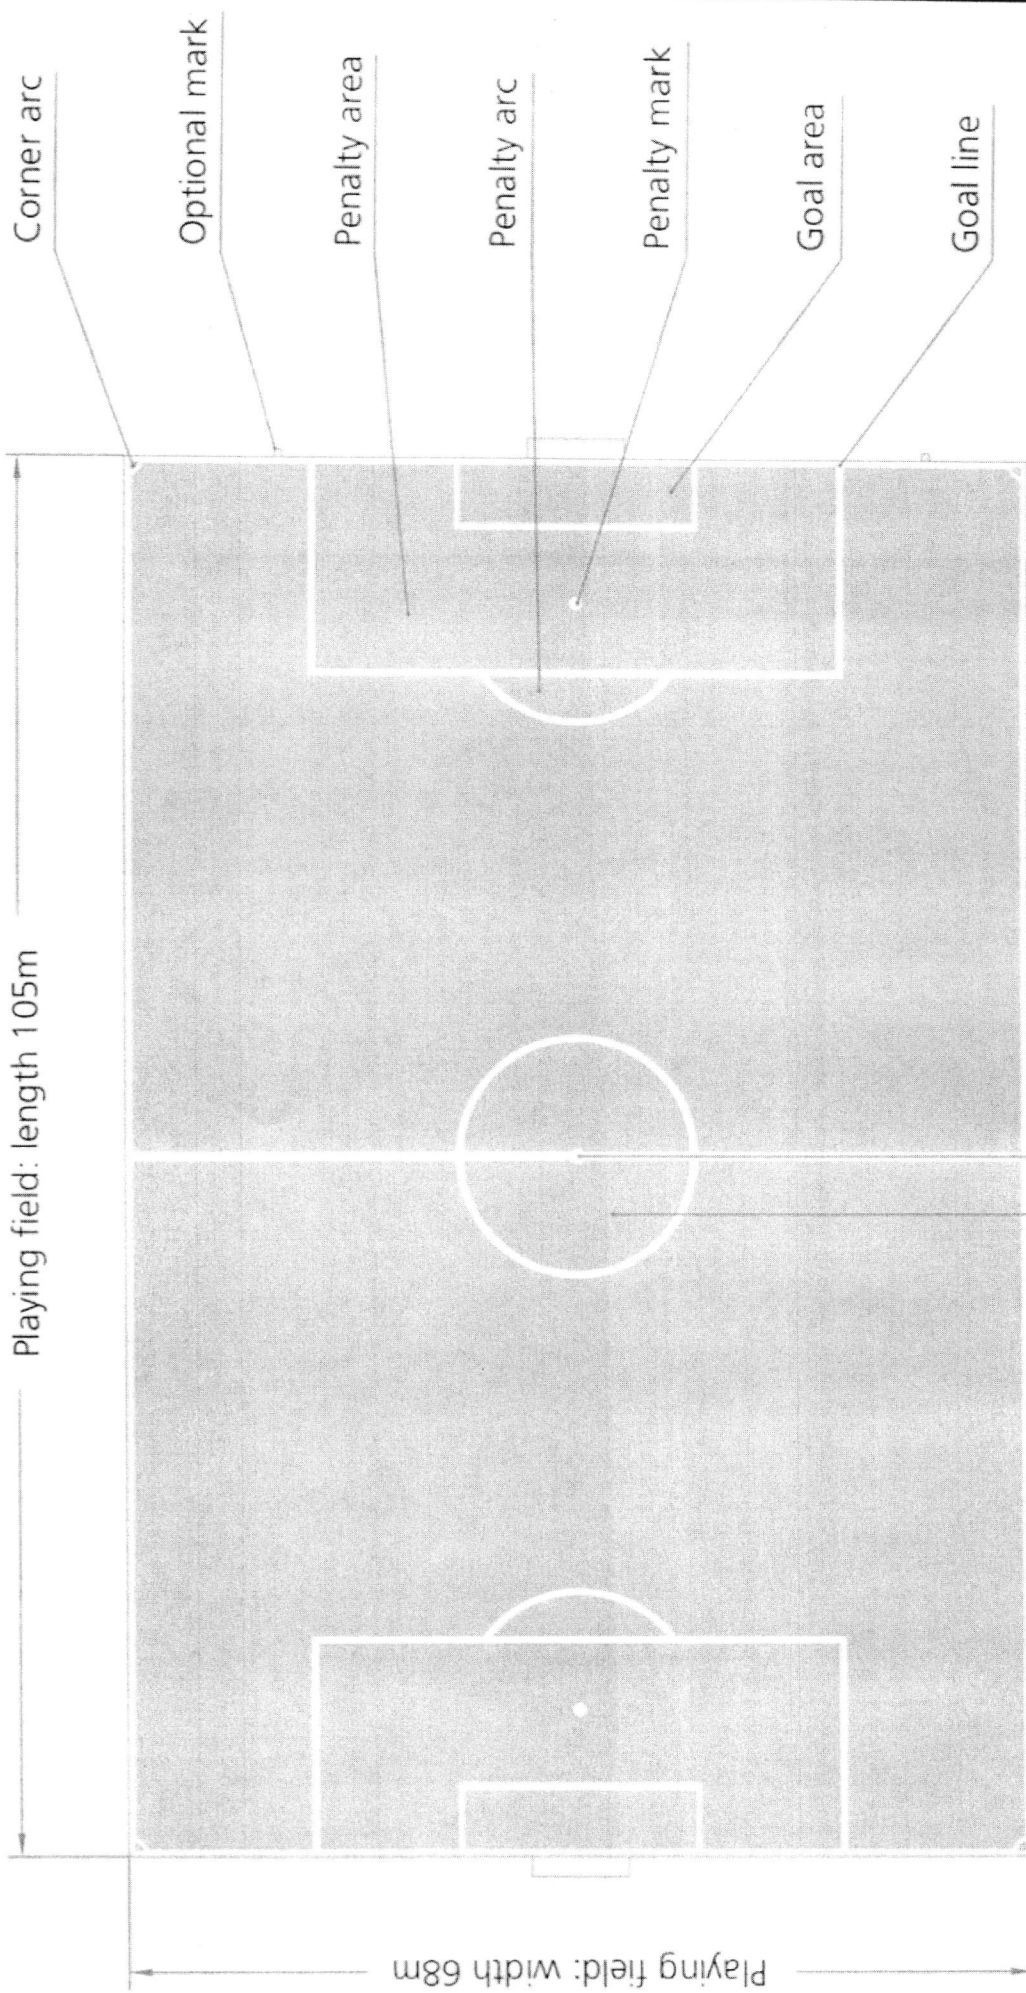

Playing field: length 105m

Playing field: width 68m

Centre circle

Centre mark

Corner arc

Optional mark

Penalty area

Penalty arc

Penalty mark

Goal area

Goal line