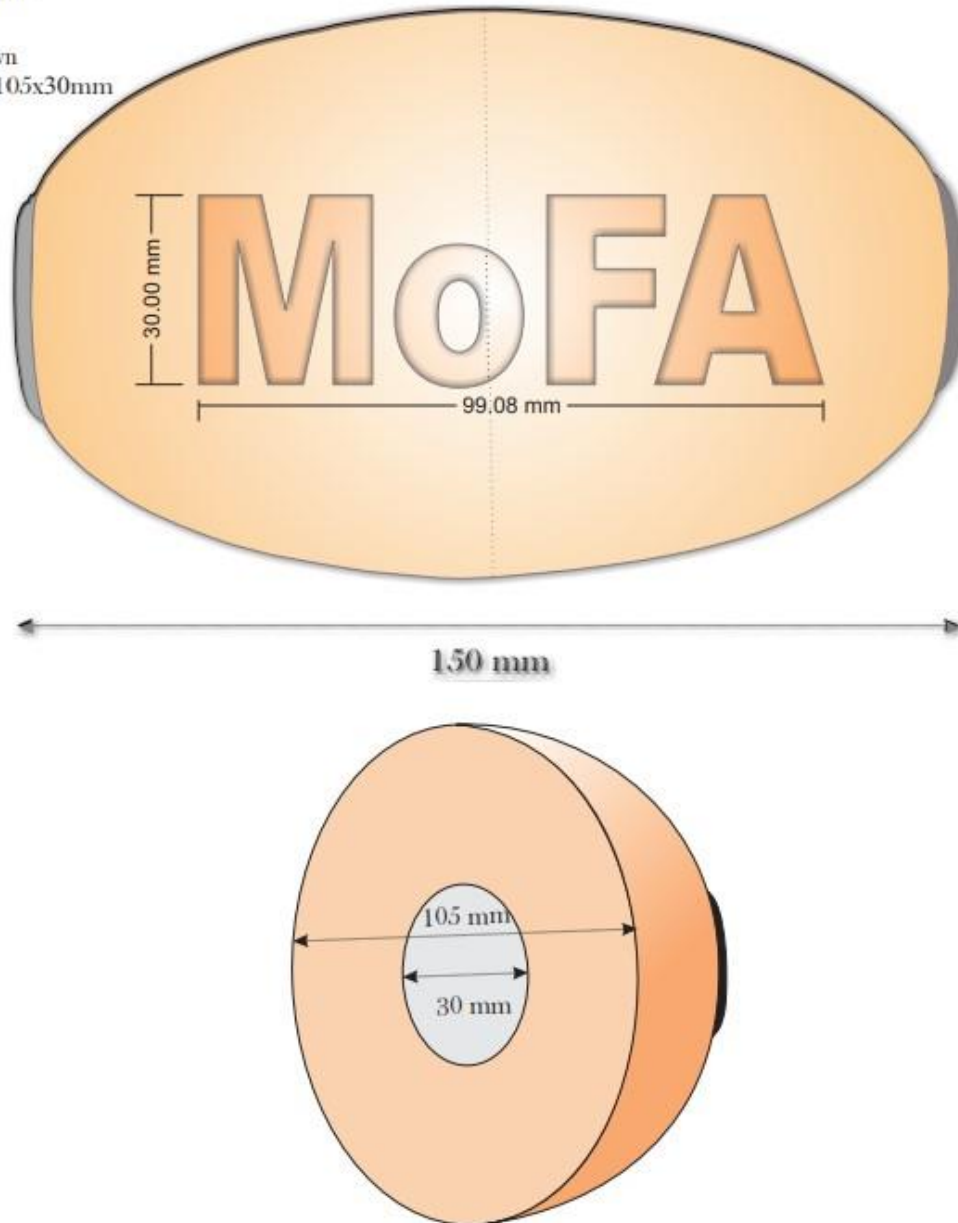

**PVC Trawl floats**

**Engraved letter**

**Font : Arial black**

**Letter size :30mmx99.08mm**

**Depth: 5mm**

**Color:- Brown**

**Size:- 150x105x30mm**

**Cross Section**