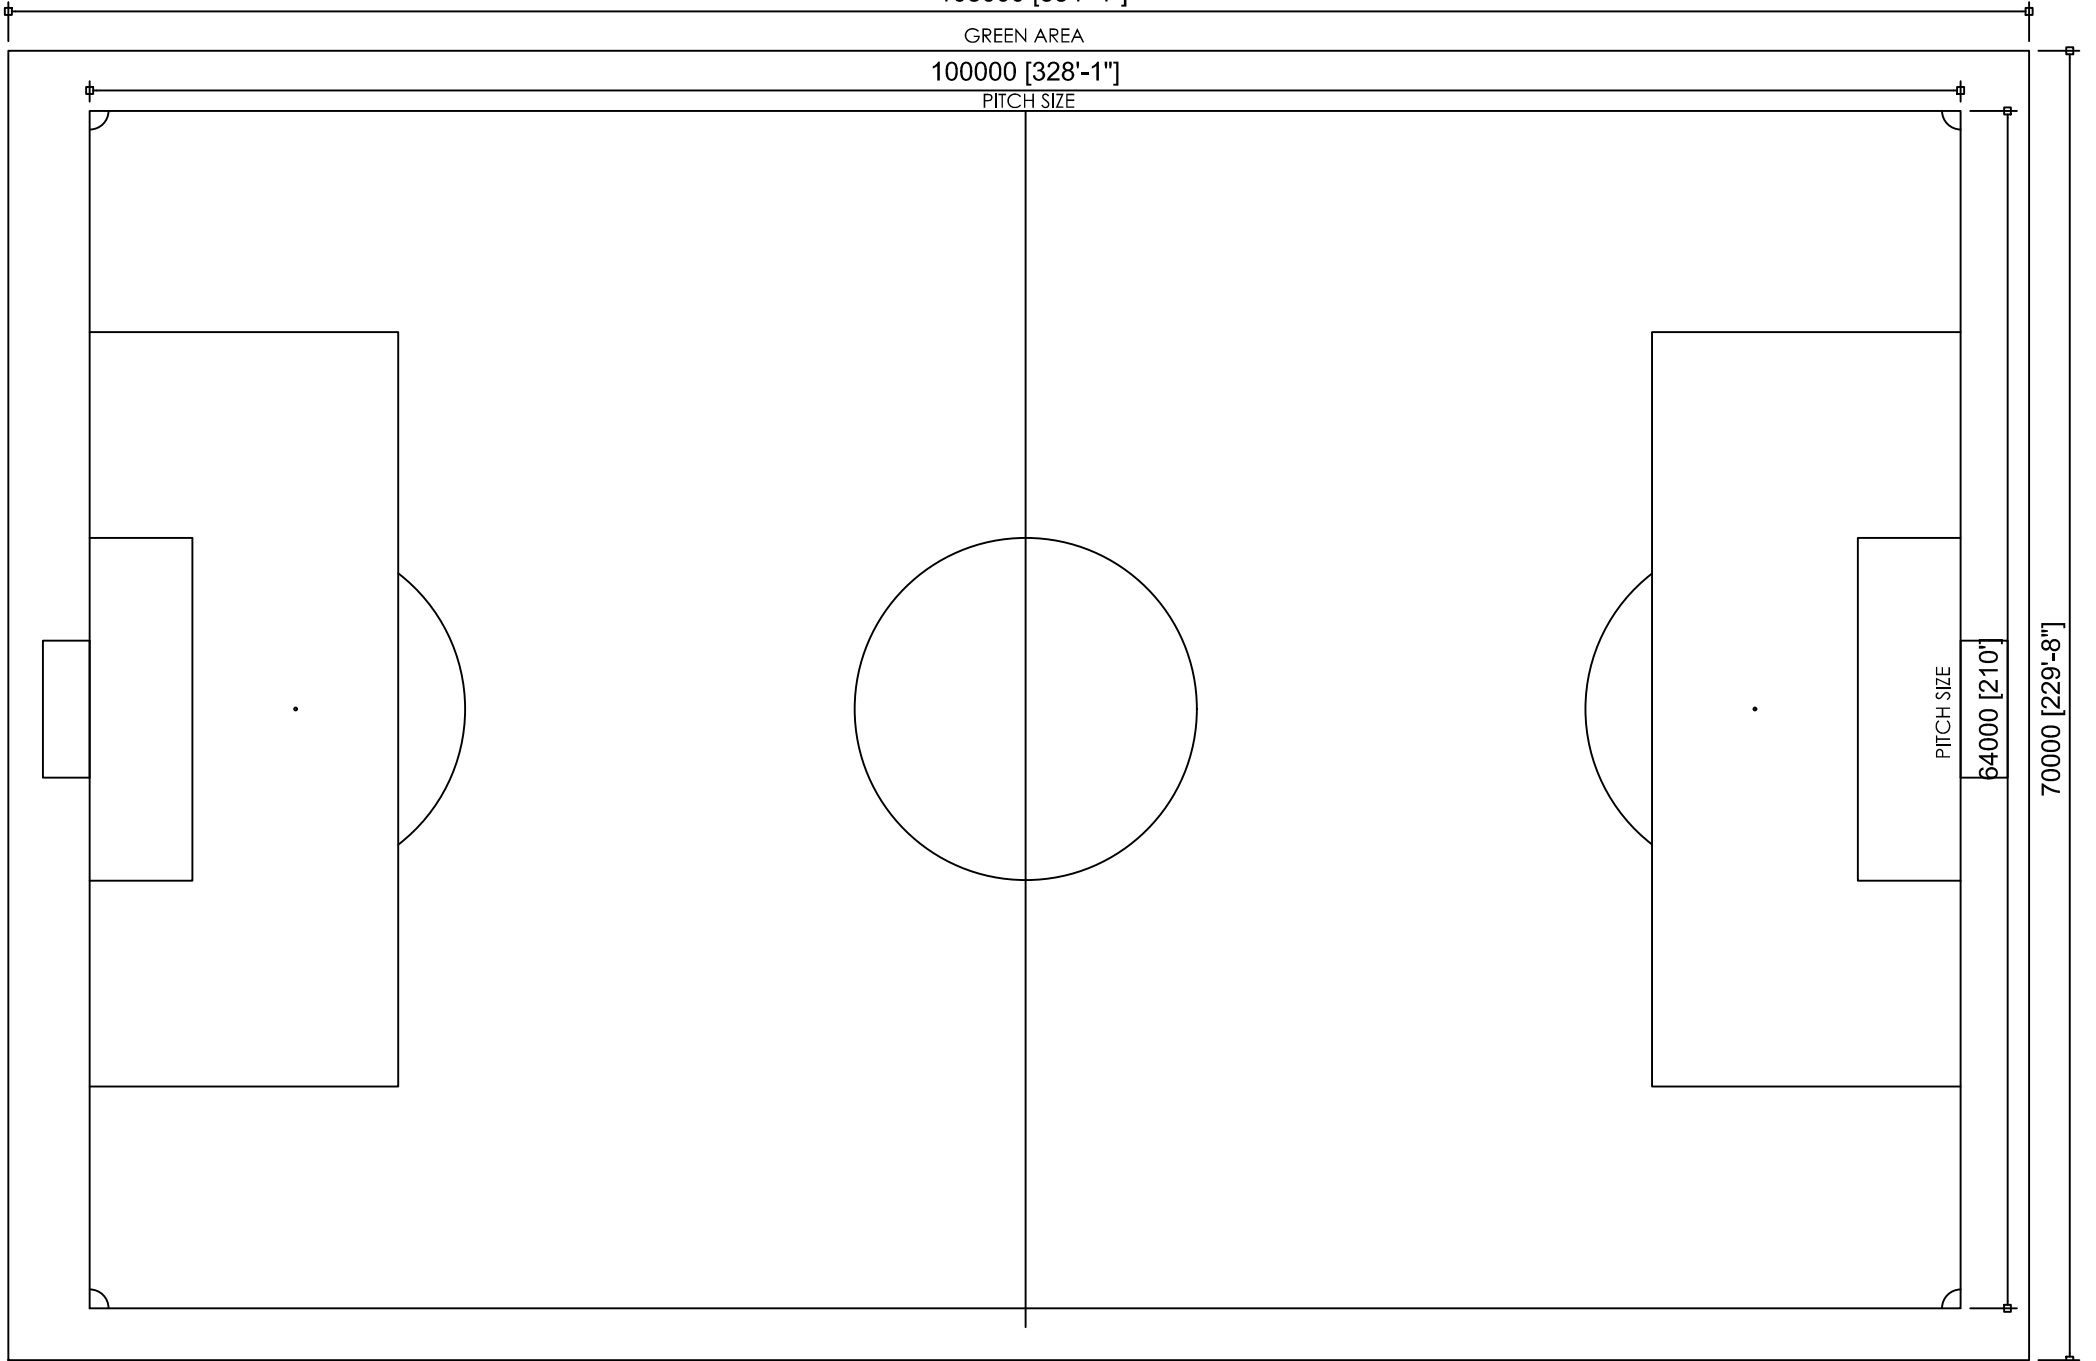

L. MAAMENDHO FOOTBALL PITCH

108000 [354'-4"]

GREEN AREA

100000 [328'-1"]

PITCH SIZE

GREEN AREA